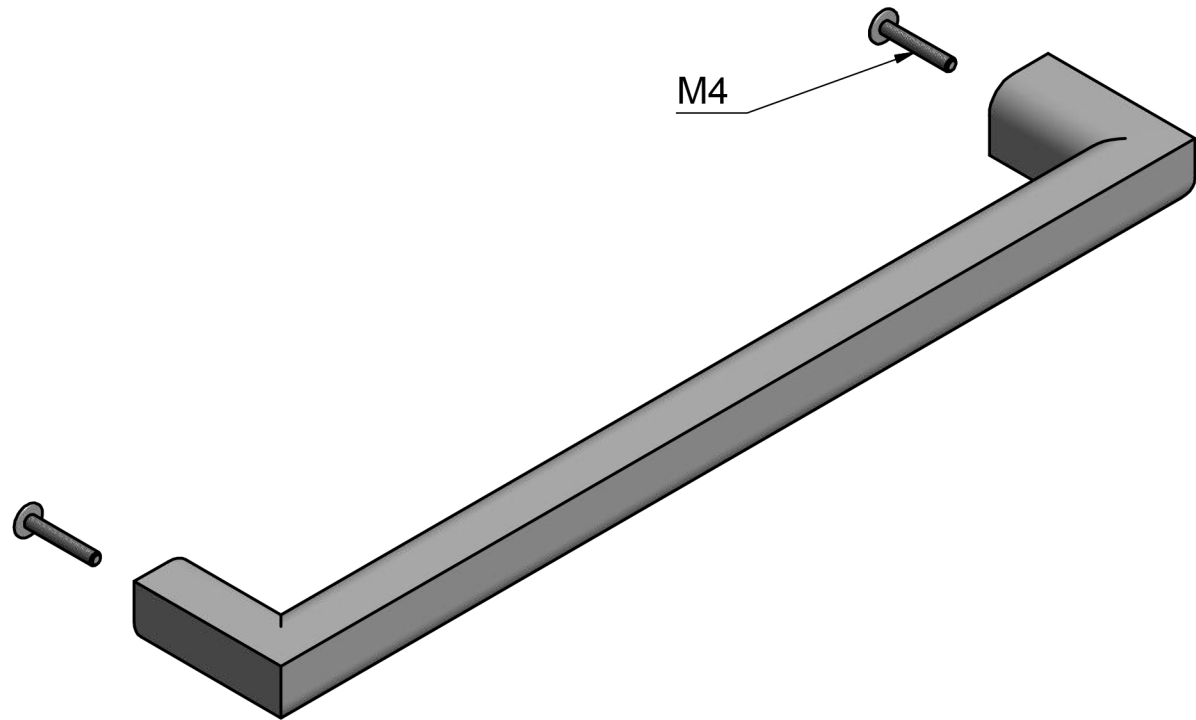

All information on the drawing is the property of Formani Holland B.V. and may not be copied, in any way whatsoever without obtaining the permission in writing from Formani Holland B.V.

PB23/320

solid cabinet handle
stainless steel

FORMANI [®]		Part number:	
		PB23/320	
Doc no.: 2704M008INXX0 PB23 320 V02.dwg		A3	Format:
Drawn by: Christian Brimbois	Creation date: 29-3-2013		
Formani Holland B.V. · Formani FROM TWO TEASE ARCHITECTURAL HARDWARE		www.twotease.com.au info@twotease.com.au	