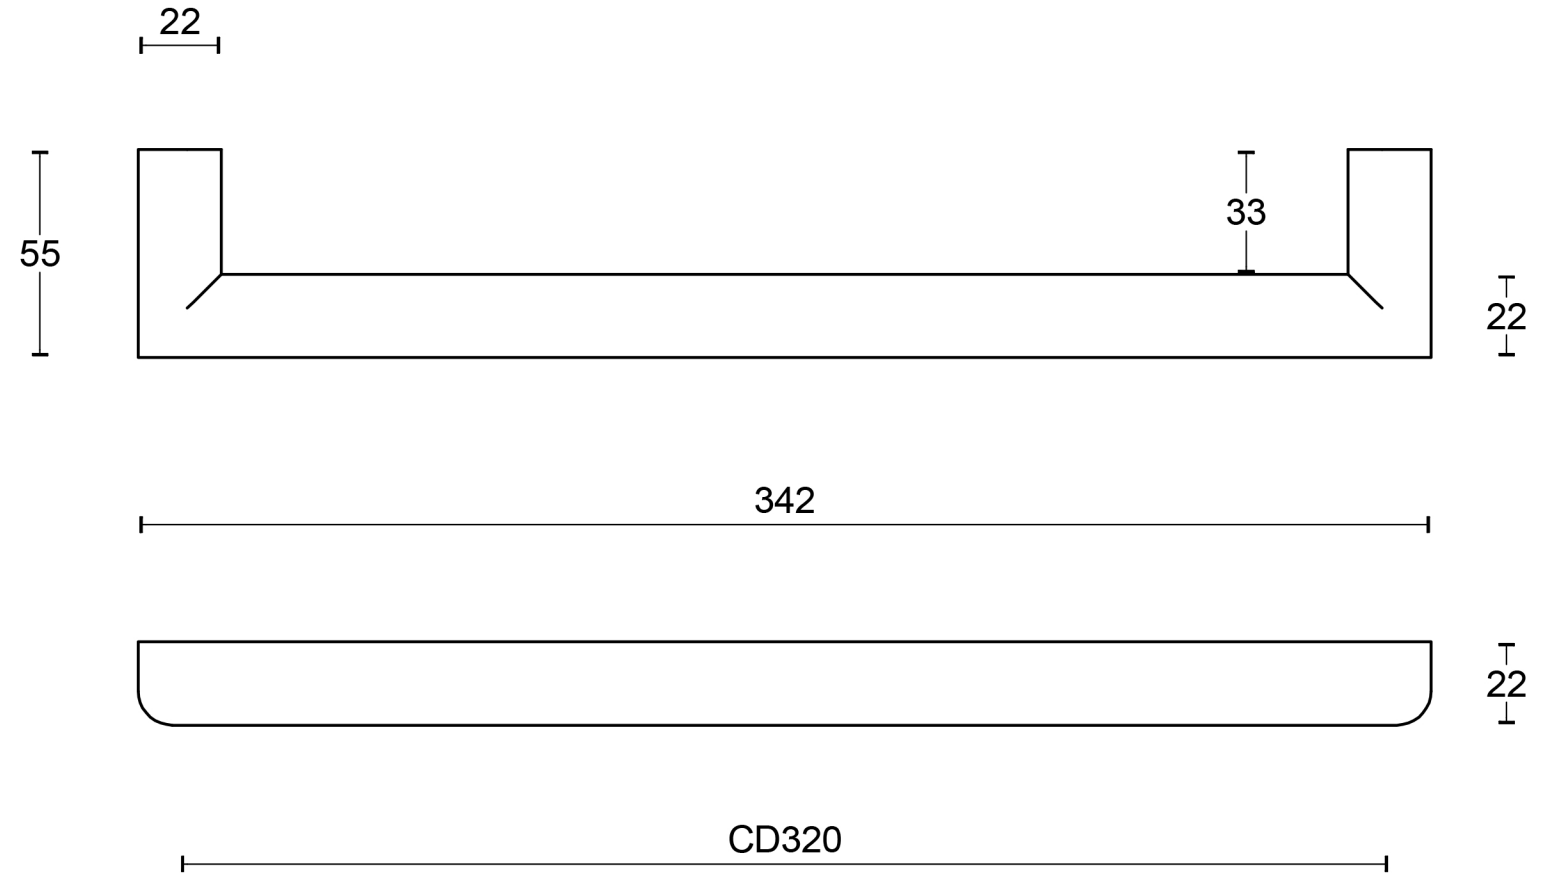

All information on the drawing is the property of Formani Holland B.V. and may not be copied, in any way whatsoever without obtaining the permission in writing from Formani Holland B.V.

PB23/320

solid cabinet handle
stainless steel

FORMANI [®]		Part number:	
		PB23/320	
Doc no.: 2704M008INXX0 PB23 320 V02.dwg		A3	Format:
Drawn by: Christian Brimbois	Creation date: 29-3-2013		
Formani Holland B.V. · Formani FROM TWO TEASE ARCHITECTURAL HARDWARE		www.twotease.com.au info@twotease.com.au	