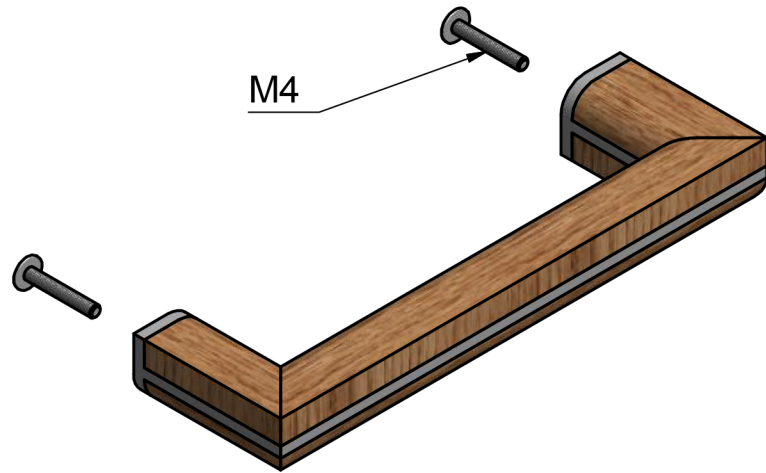

All information on the drawing is the property of Formani Holland B.V. and may not be copied, in any way whatsoever without obtaining the permission in writing from Formani Holland B.V.

PB22/160

solid cabinet handle
stainless steel/oak wood

FORMANI®		Part number:	
		Description:	
Doc no.:	2704M004 PB22 160 V02.dwg	PB22/160	Format:
Drawn by:	Christian		Creation date:
Formani Holland B.V.		Formani FROM TWO TEASE ARCHITECTURAL HARDWARE	
www.twotease.com.au info@twotease.com.au			