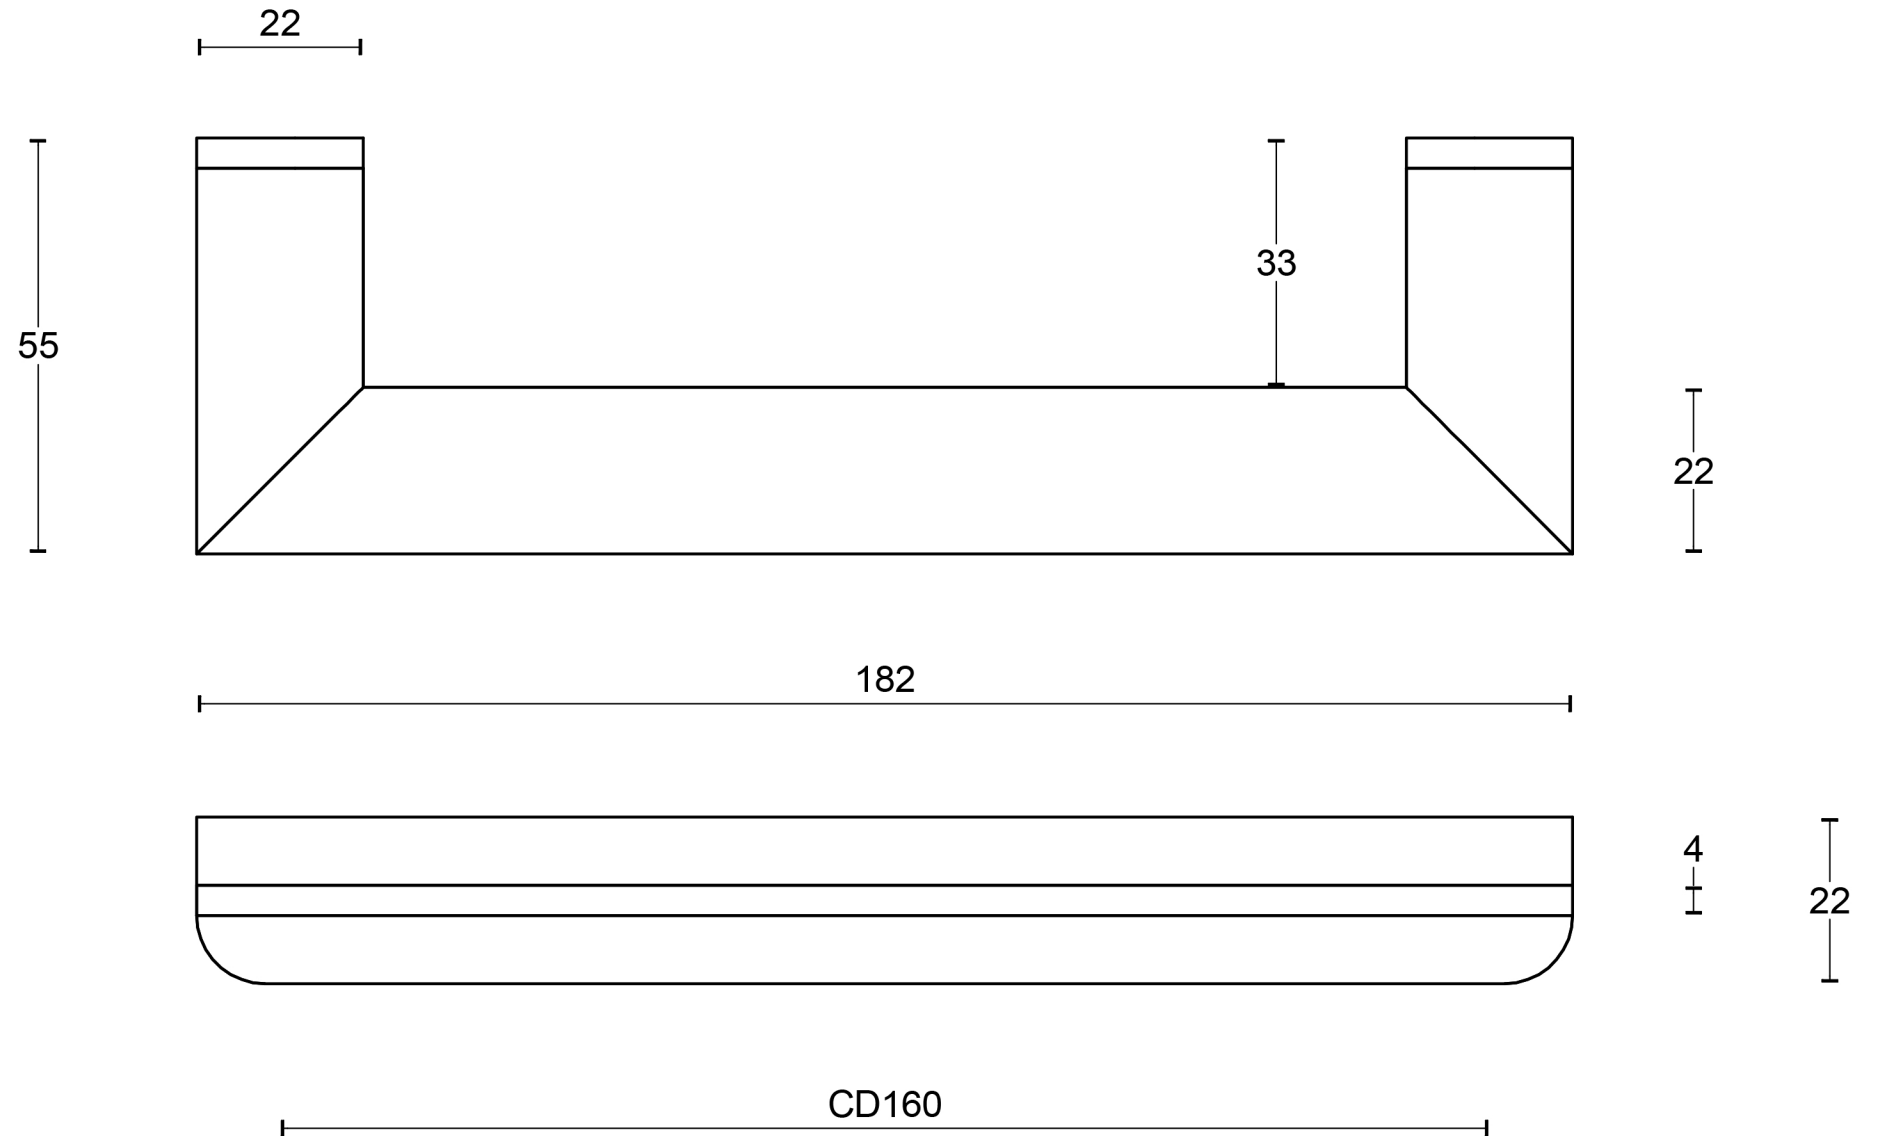

FORMANI®		Part number:	
		Description:	
Doc no.:	2704M004 PB22 160 V02.dwg	PB22/160	Format:
Drawn by:	Christian		Creation date:
Formani Holland B.V.		Formani FROM TWO TEASE ARCHITECTURAL HARDWARE	
www.twotease.com.au info@twotease.com.au			