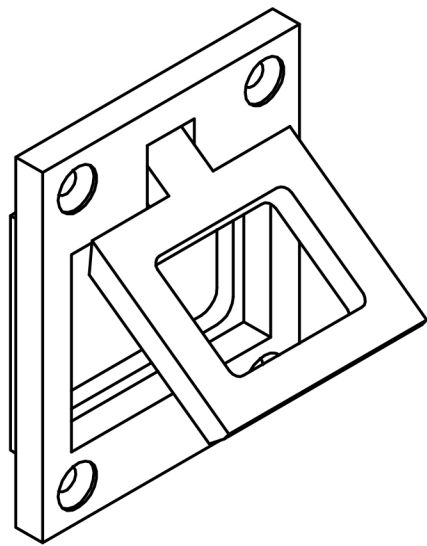

All information on the drawing is the property of Formani Holland B.V. and may not be copied, in any way whatsoever without obtaining the permission in writing from Formani Holland B.V.

**PB60**

flush ring  
stainless steel

<b>FORMANI®</b>		Part number:	
Doc no.: 2701Z051 PB60 V03.dwg	Description: <b>PB60</b>		Format: <b>A3</b>
Drawn by: Christian Brimbois	Creation date: 26-3-2013		
Formani Holland B.V.		Formani FROM TWO TEASE ARCHITECTURAL HARDWARE	
www.twotease.com.au info@twotease.com.au			