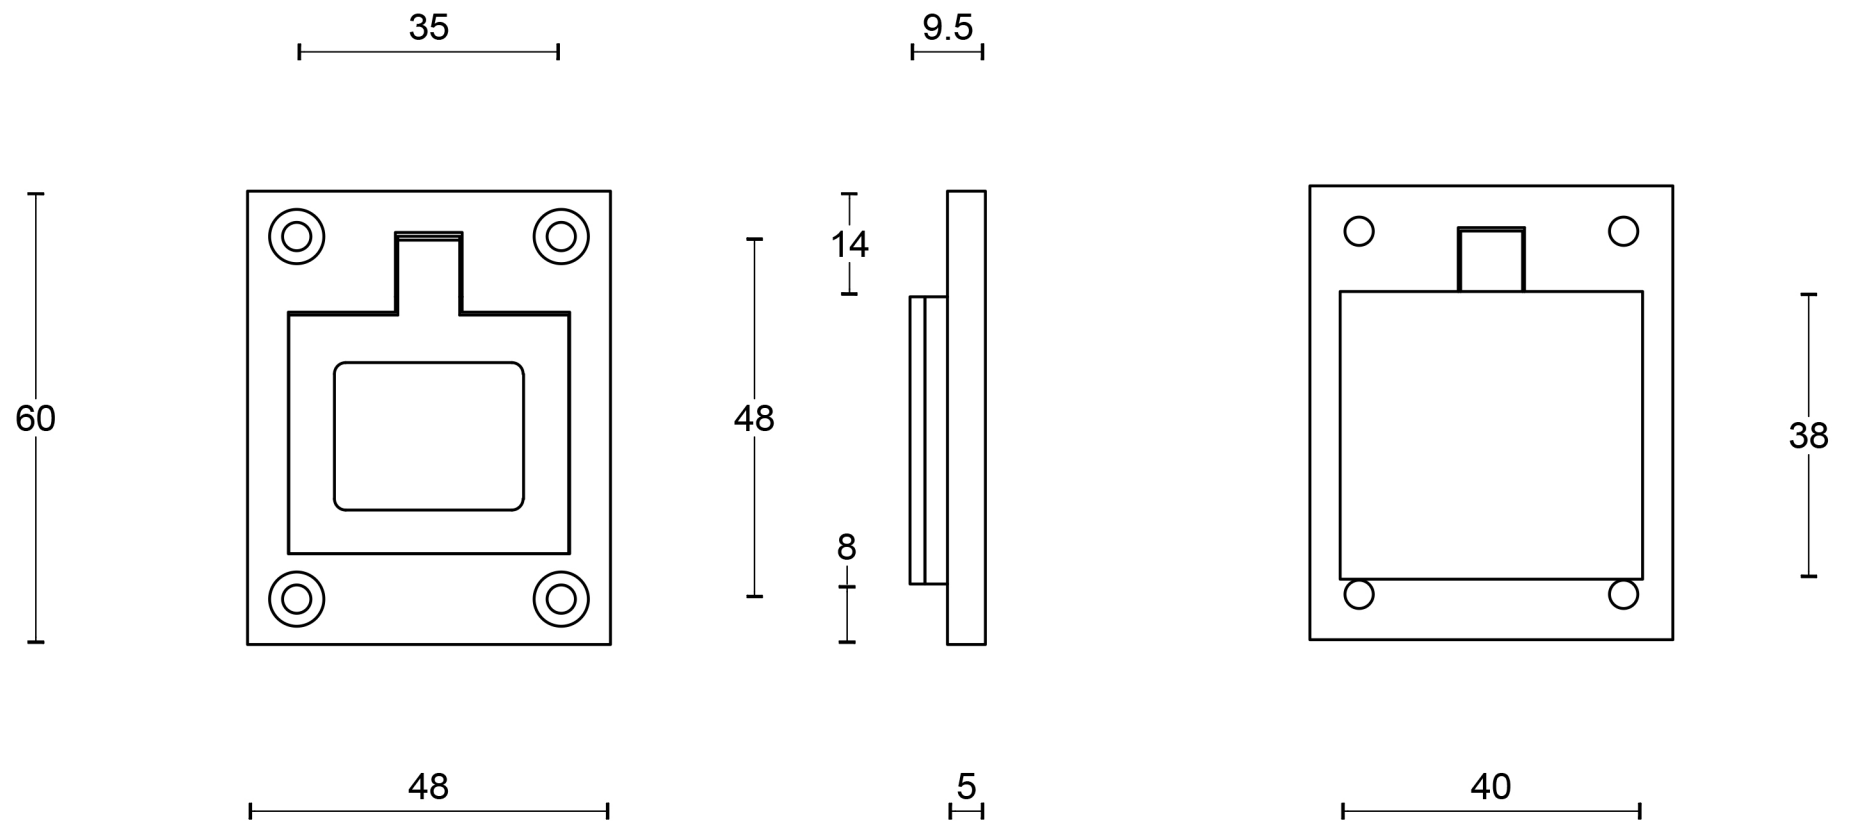

All information on the drawing is the property of Formani Holland B.V. and may not be copied, in any way whatsoever without obtaining the permission in writing from Formani Holland B.V.

**PB60**

flush ring  
stainless steel

<b>FORMANI®</b>		Part number:	
Doc no.: 2701Z051 PB60 V03.dwg	Description: <b>PB60</b>		Format: <b>A3</b>
Drawn by: Christian Brimbois	Creation date: 26-3-2013		
Formani Holland B.V.		Formani FROM TWO TEASE ARCHITECTURAL HARDWARE	
www.twotease.com.au info@twotease.com.au			