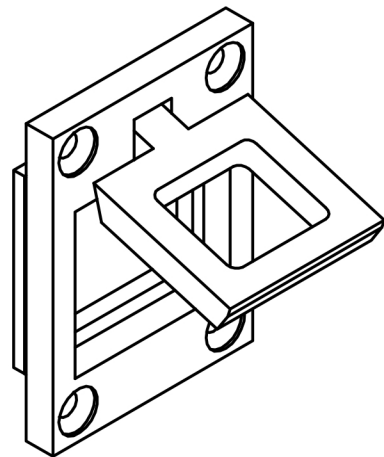

All information on the drawing is the property of Formani Holland B.V. and may not be copied, in any way whatsoever without obtaining the permission in writing from Formani Holland B.V.

PB51

flush ring
stainless steel

FORMANI[®]		Part number:	
Doc no.: 2701Z050 PB51 V02.dwg	Description:		Format:
Drawn by: Christian Brimbois	Creation date: 26-3-2013	PB51	A3
Formani Holland B.V.		Formani FROM TWO TEASE ARCHITECTURAL HARDWARE www.twotease.com.au info@twotease.com.au	