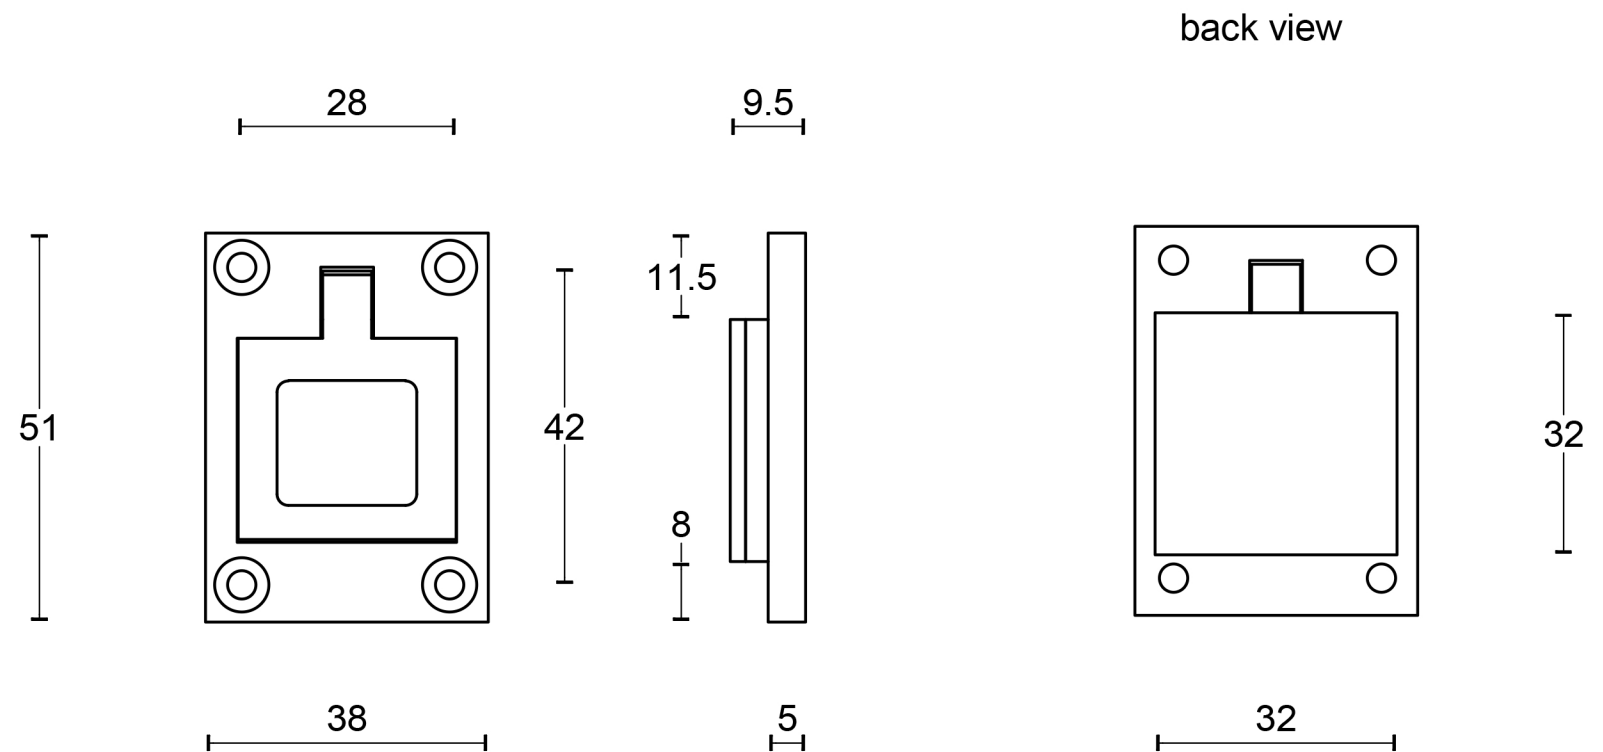

All information on the drawing is the property of Formani Holland B.V. and may not be copied, in any way whatsoever without obtaining the permission in writing from Formani Holland B.V.

PB51

flush ring
stainless steel

FORMANI[®]		Part number:	
Doc no.: 2701Z050 PB51 V02.dwg	Description:		Format:
Drawn by: Christian Brimbois	Creation date: 26-3-2013	PB51	A3
Formani Holland B.V.		Formani FROM TWO TEASE ARCHITECTURAL HARDWARE www.twotease.com.au info@twotease.com.au	