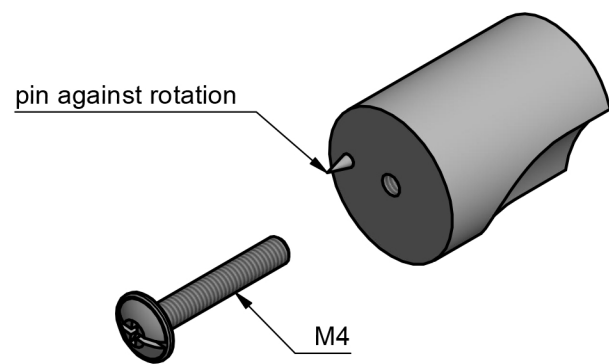

All information on the drawing is the property of Formani Holland B.V. and may not be copied, in any way whatsoever without obtaining the permission in writing from Formani Holland B.V.

ECLIPSE DR23M

solid cabinet knob
stainless steel

<p>FORMANI®</p> <p>FORMANI HOLLAND B.V. EUROPALAAN 12 6199 AB MAASTRICHT-AIRPORT NL T +31 (0)43 308 90 00 INFO@FORMANI.COM WWW.FORMANI.COM</p>	Type :	ECLIPSE DR23M	Version:
	Formani filename: 3904P001_DR23M_V01.dwg	Description: solid cabinet knob stainless steel	Format
	Drawn by: Christian Brimbois		A3
Creation date: 1-12-2020			