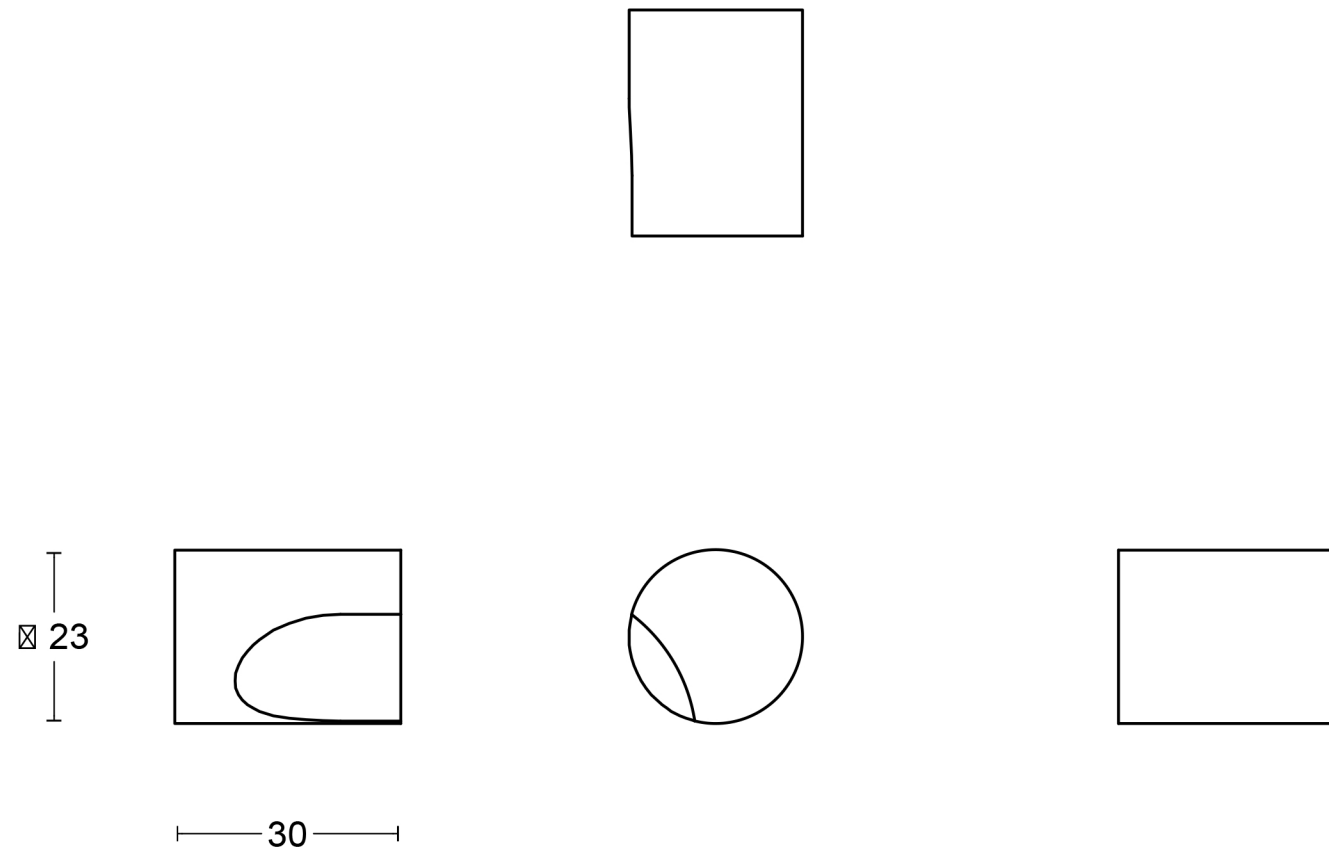

All information on the drawing is the property of Formani Holland B.V. and may not be copied, in any way whatsoever without obtaining the permission in writing from Formani Holland B.V.

ECLIPSE DR23M

solid cabinet knob
stainless steel