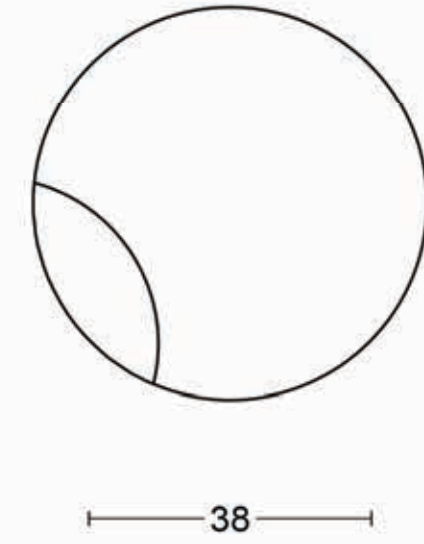

All information on the drawing is the property of Formani Holland B.V. and may not be copied, in any way whatsoever without obtaining the permission in writing from Formani Holland B.V

ECLIPSE DR200V

solid front door knob
stainless steel