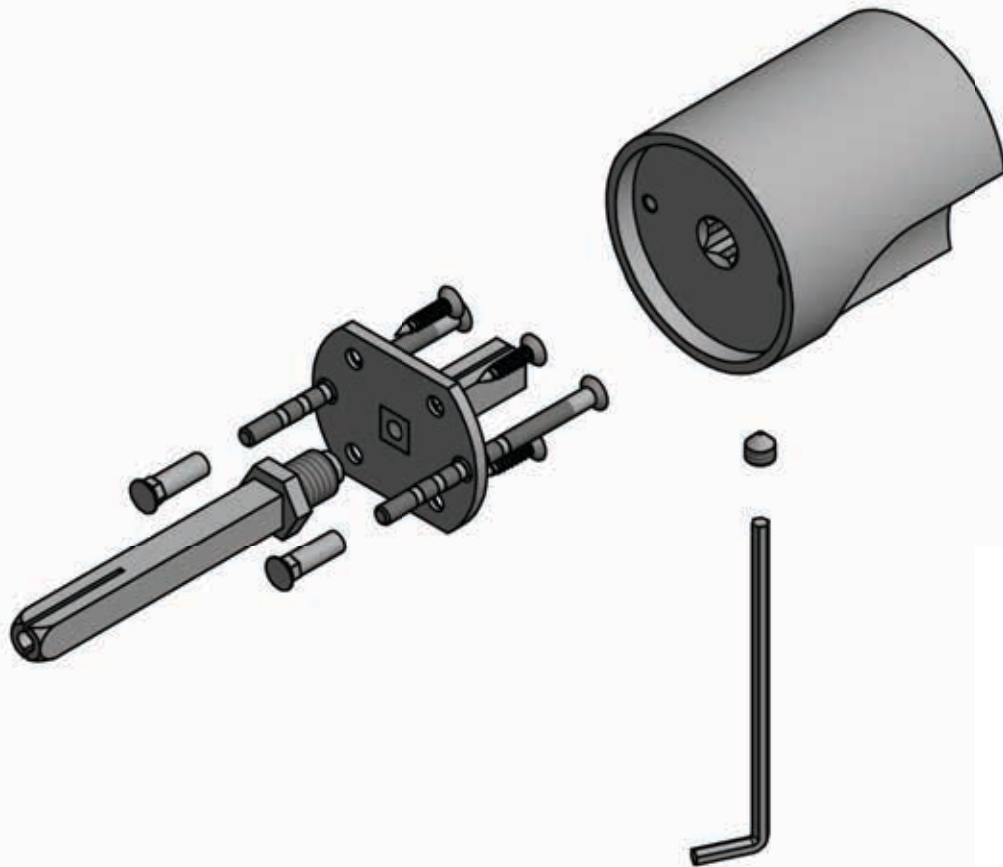

All information on the drawing is the property of Formani Holland B.V. and may not be copied, in any way whatsoever without obtaining the permission in writing from Formani Holland B.V

ECLIPSE DR200V

solid front door knob
stainless steel

<p>FORMANI[®]</p> <p>FORMANI HOLLAND B.V. EUROPALAAN 12 6199 AB MAASTRICHT-AIRPORT NL T +31 (0)43 308 90 00 INFO@FORMANI.COM WWW.FORMANI.COM</p>	Type :	ECLIPSE DR200V	Version:
	Description:		Format
	<p>Formani filename: 3902K001_DR200V_V01.dwg</p> <p>Drawn by: Christian Brimbois</p> <p>Creation date: 30-11-2020</p>		<p>solid front door knob stainless steel</p> <p>A3</p>