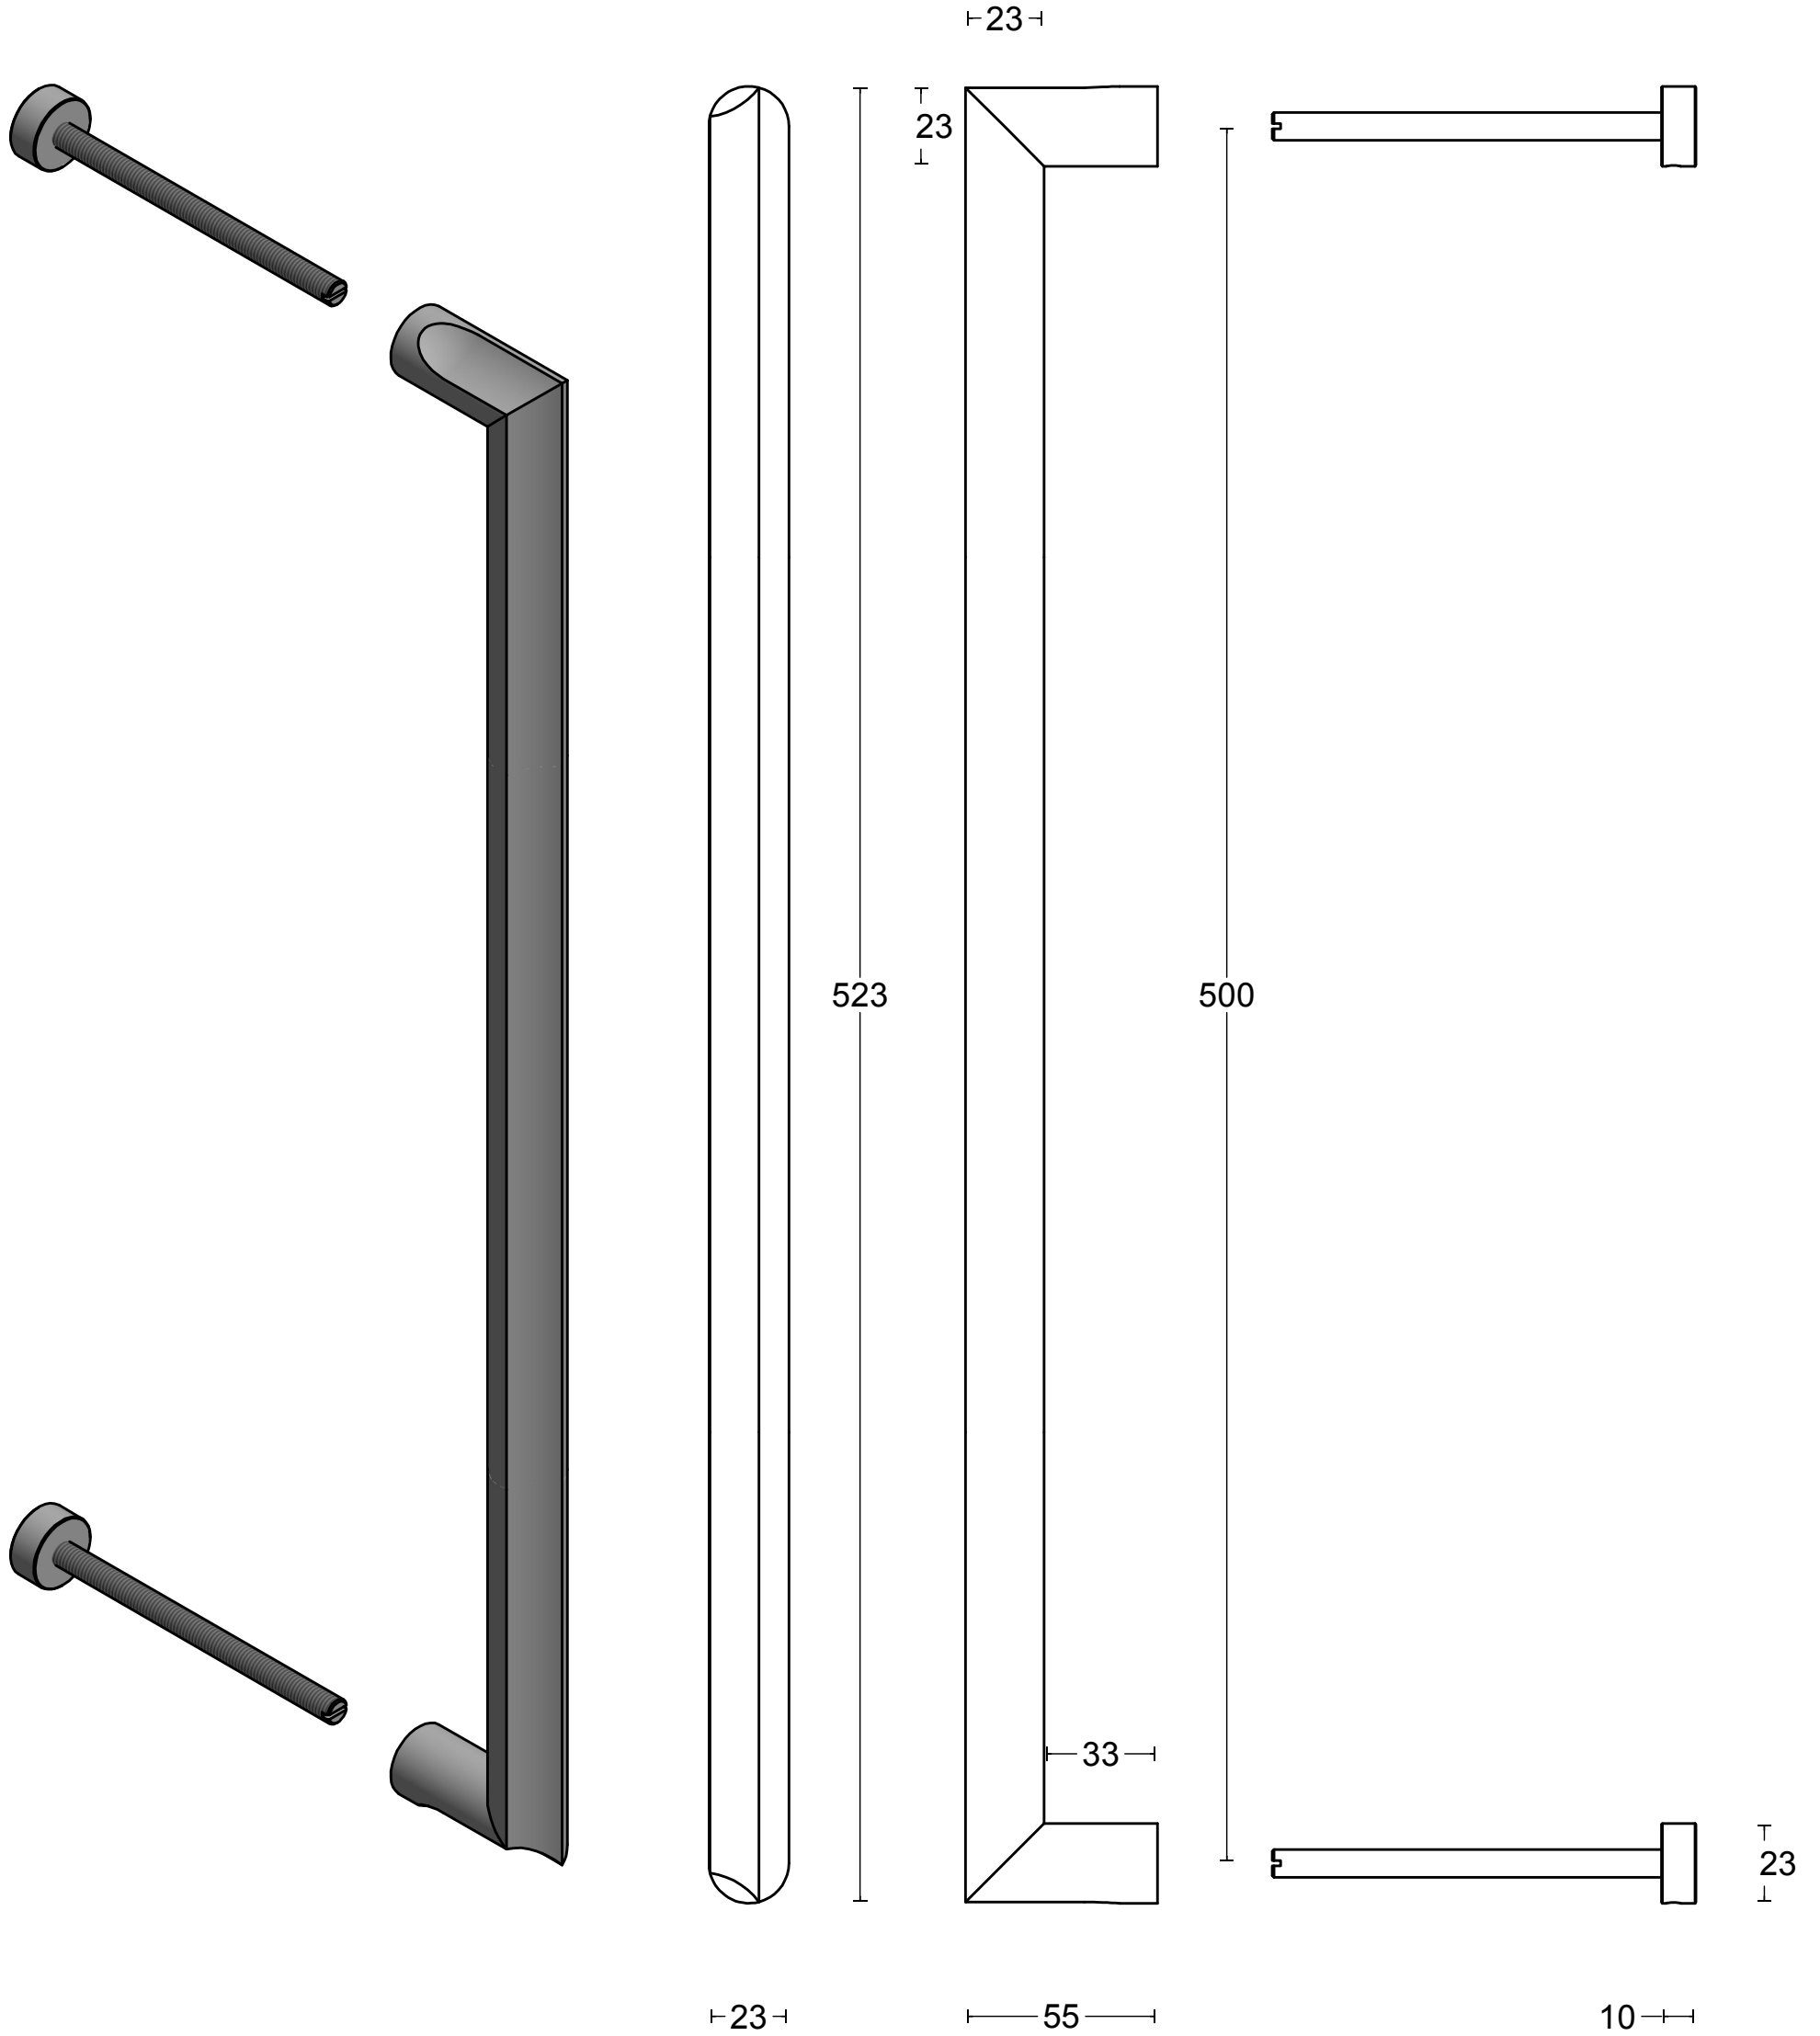

Eclipse DR501 PS

solid pull handle bolt through fixing
stainless steel

 <p>www.twotease.com.au info@twotease.com.au</p>	<p>FORMANI®</p> <p>FORMANI HOLLAND B.V. EUROPALAAN 12 6199 AB MAASTRICHT-AIRPORT NL T +31 (0)43 308 90 00 INFO@FORMANI.COM WWW.FORMANI.COM</p>	Type :	Version:
	Formani filename: 3901G002_DR501_PS_V01.dwg	Eclipse DR501 PS	V01
	Drawn by: Chrsitian Brimbois	Description: solid pull handle bolt through fixing stainless steel	Format A3
Creation date: 18-11-2020			