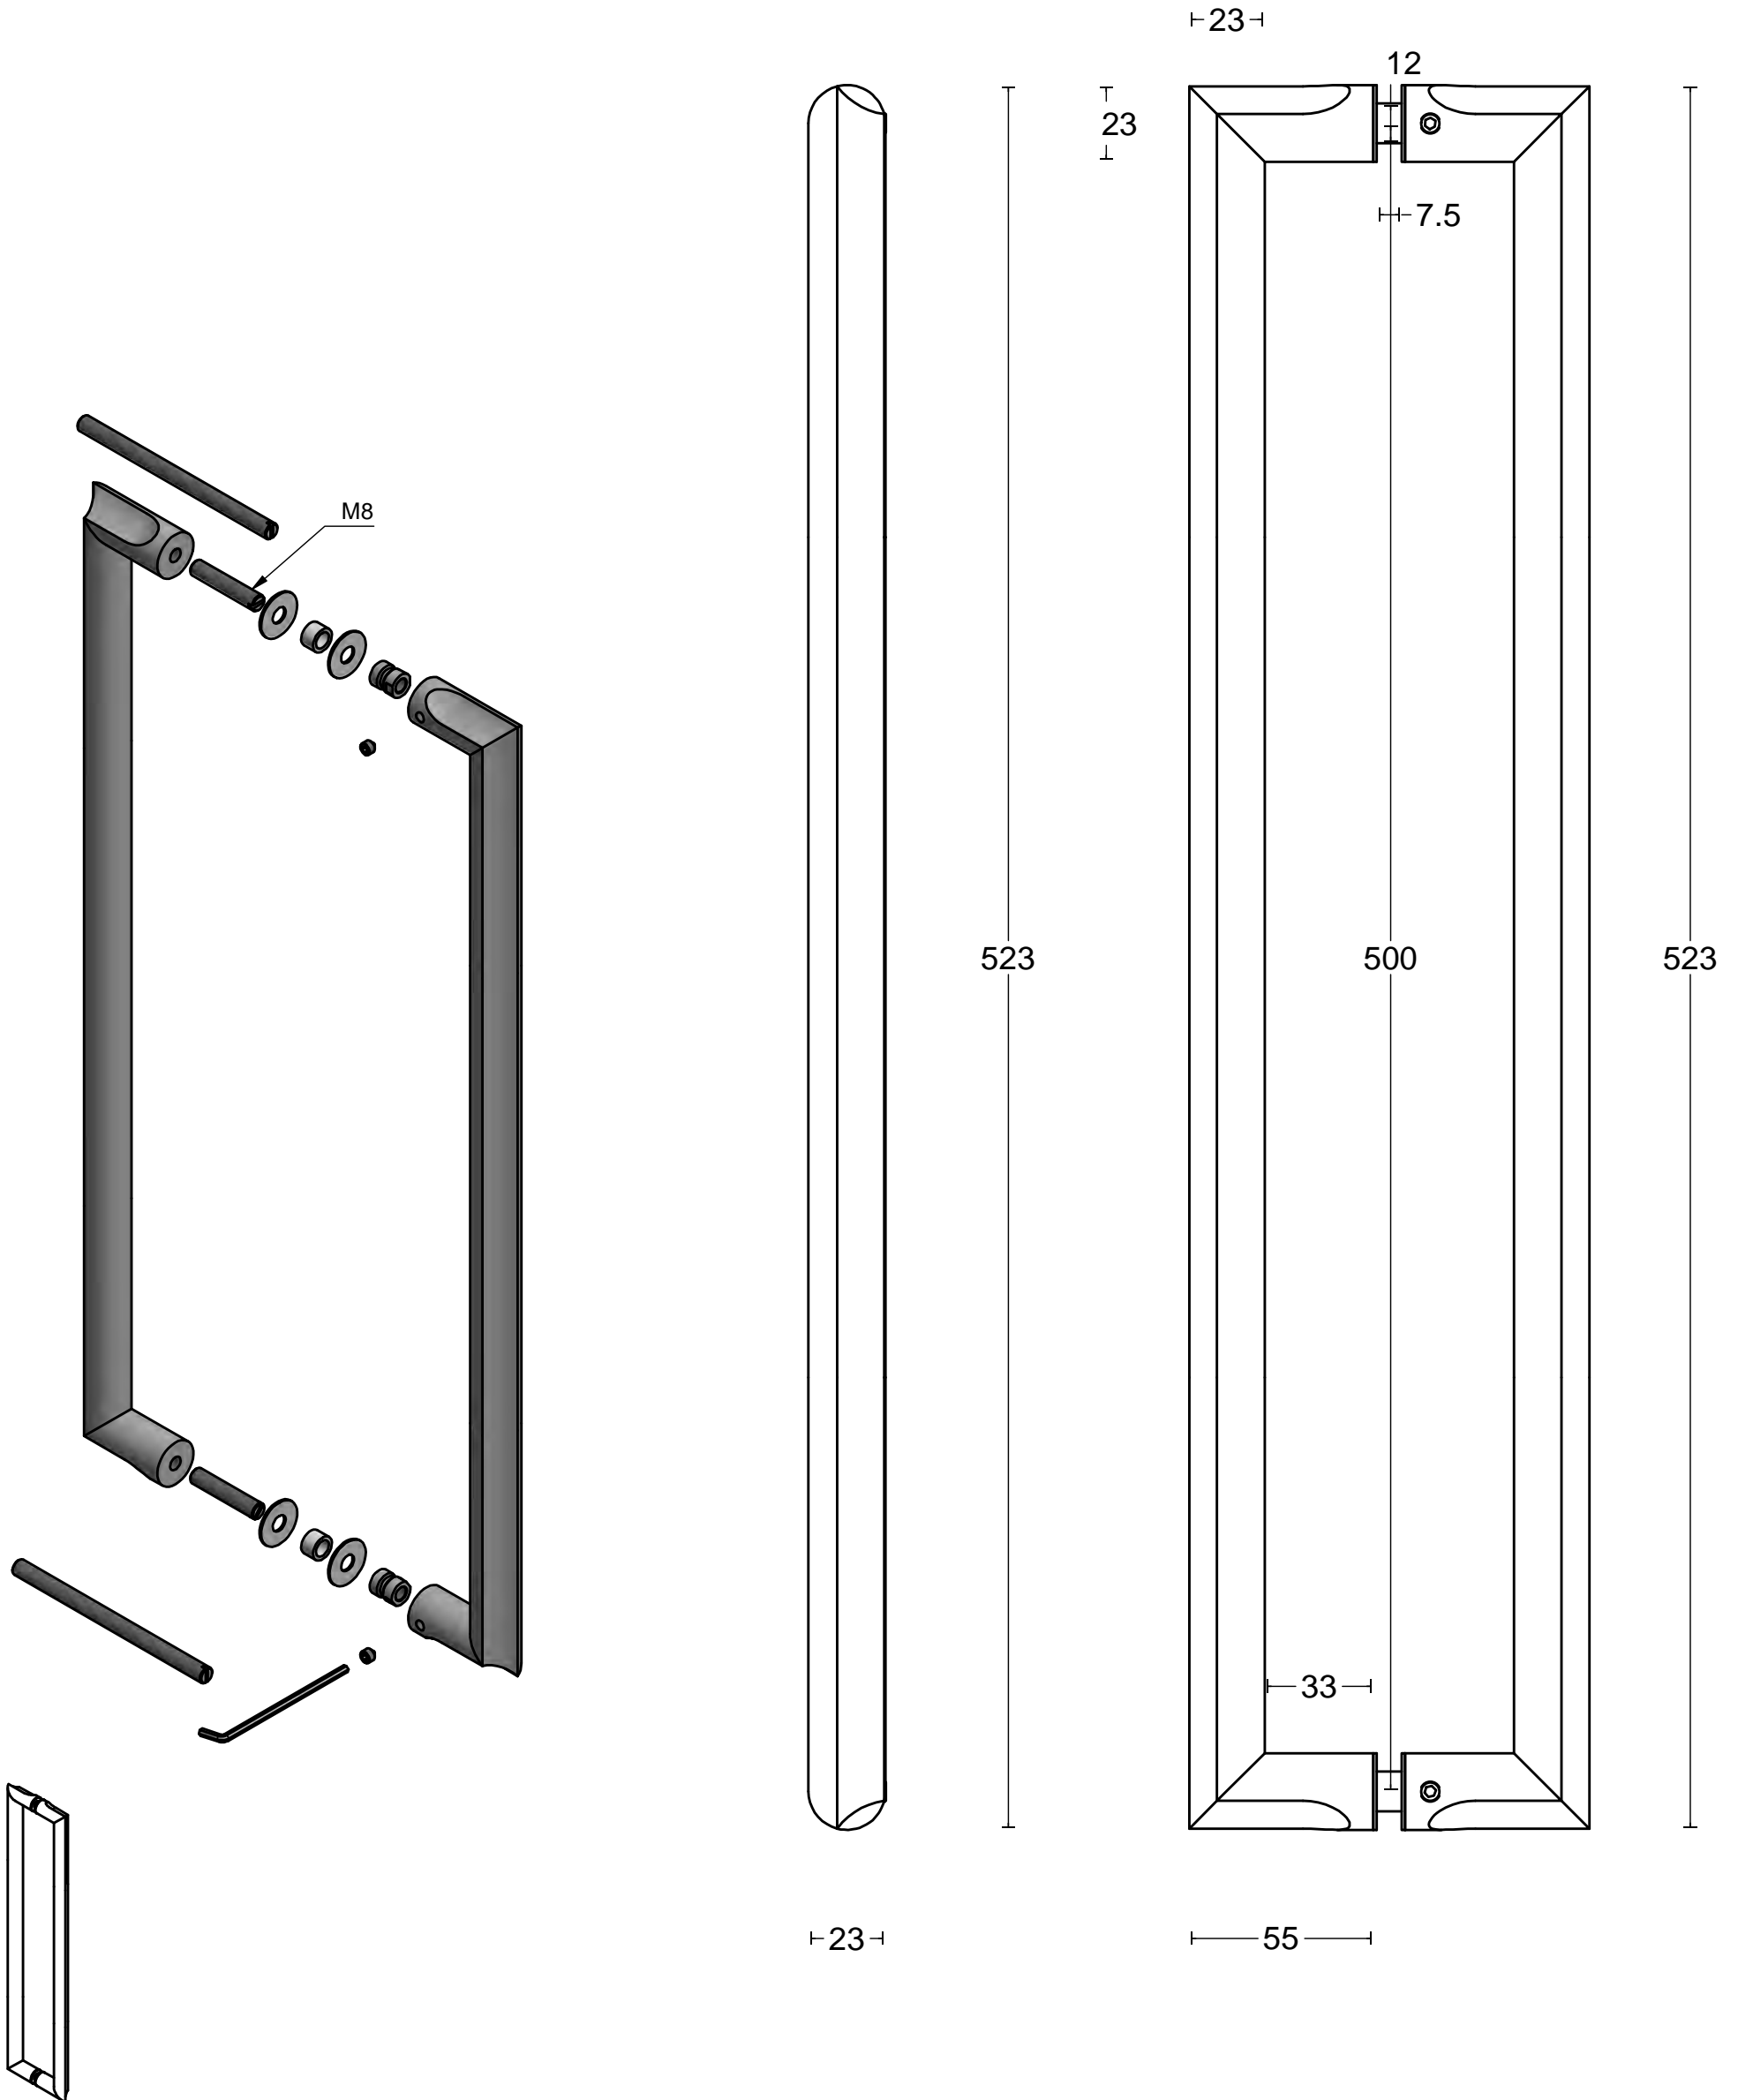

# ECLIPSE DR501 PA

solid pull handle back to back fixing  
stainless steel

<p><b>FORMANI</b><sup>®</sup></p> <p>FORMANI HOLLAND B.V. EUROPALAAN 12 6199 AB MAASTRICHT-AIRPORT NL T +31 (0)43 308 90 00 INFO@FORMANI.COM WWW.FORMANI.COM</p>	Type :	ECLIPSE DR501 PA	Version:	V01	
	Formani filename: 3901G002_DR501_PA_V01.dwg	Description:	solid pull handle back to back fixing stainless steel	Format	A3
	Drawn by: Semih Aslan				
Creation date: 19-11-2020					