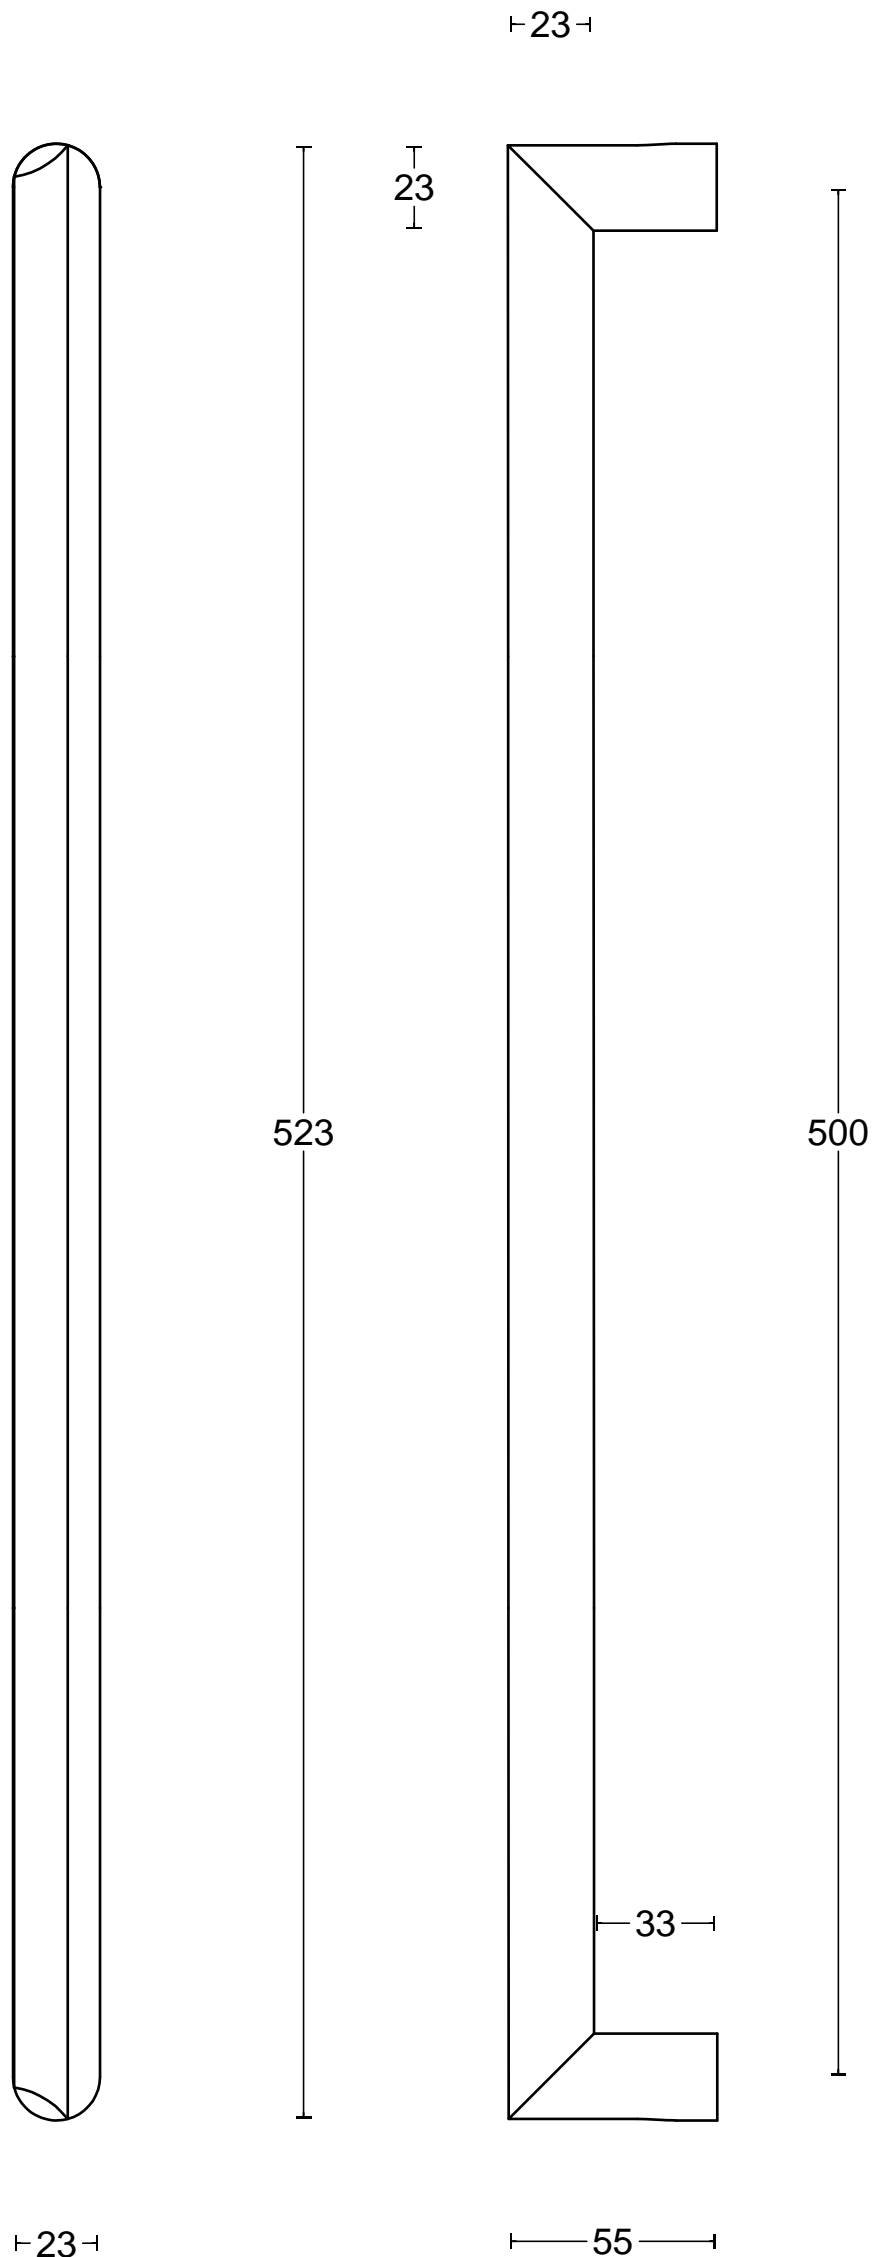

Eclipse DR501 NP

solid pull handle
concealed fixing
stainless steel

	FORMANI HOLLAND B.V. EUROPALAAN 12 6199 AB MAASTRICHT-AIRPORT NL T +31 (0)43 308 90 00 INFO@FORMANI.COM WWW.FORMANI.COM	Type :	Eclipse DR501 NP	Version:
	Formani filename: 3901G002_DR501_NP_V01.dwg	Description:	solid pull handle concealed fixing stainless steel	Format
	Drawn by: Christian Brimbois			A3
Creation date: 1-12-2020				