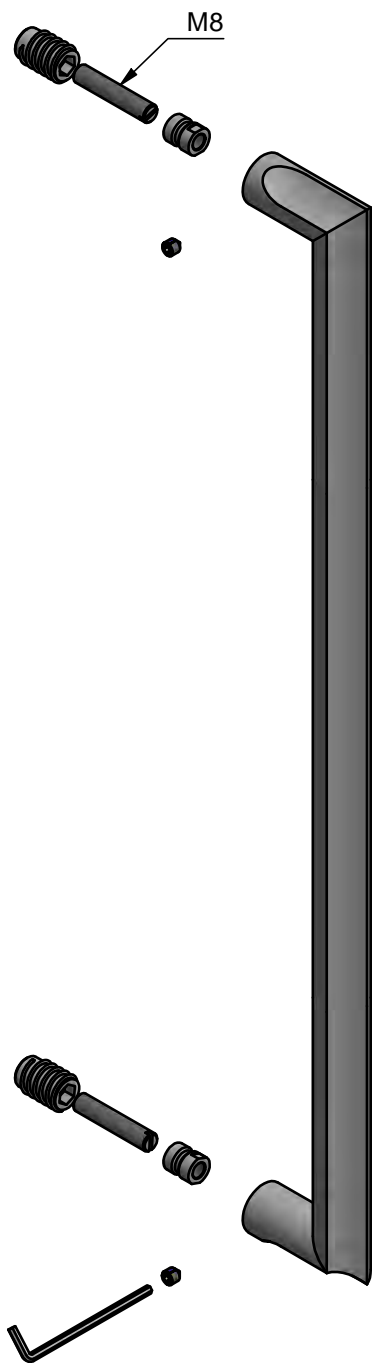

Eclipse DR501 NP

solid pull handle
concealed fixing
stainless steel

	FORMANI HOLLAND B.V. EUROPALAAN 12 6199 AB MAASTRICHT-AIRPORT NL T +31 (0)43 308 90 00 INFO@FORMANI.COM WWW.FORMANI.COM	Type :	Eclipse DR501 NP	Version:
	Formani filename: 3901G002_DR501_NP_V01.dwg	Description:	solid pull handle concealed fixing stainless steel	Format
	Drawn by: Christian Brimbois			A3
Creation date: 1-12-2020				