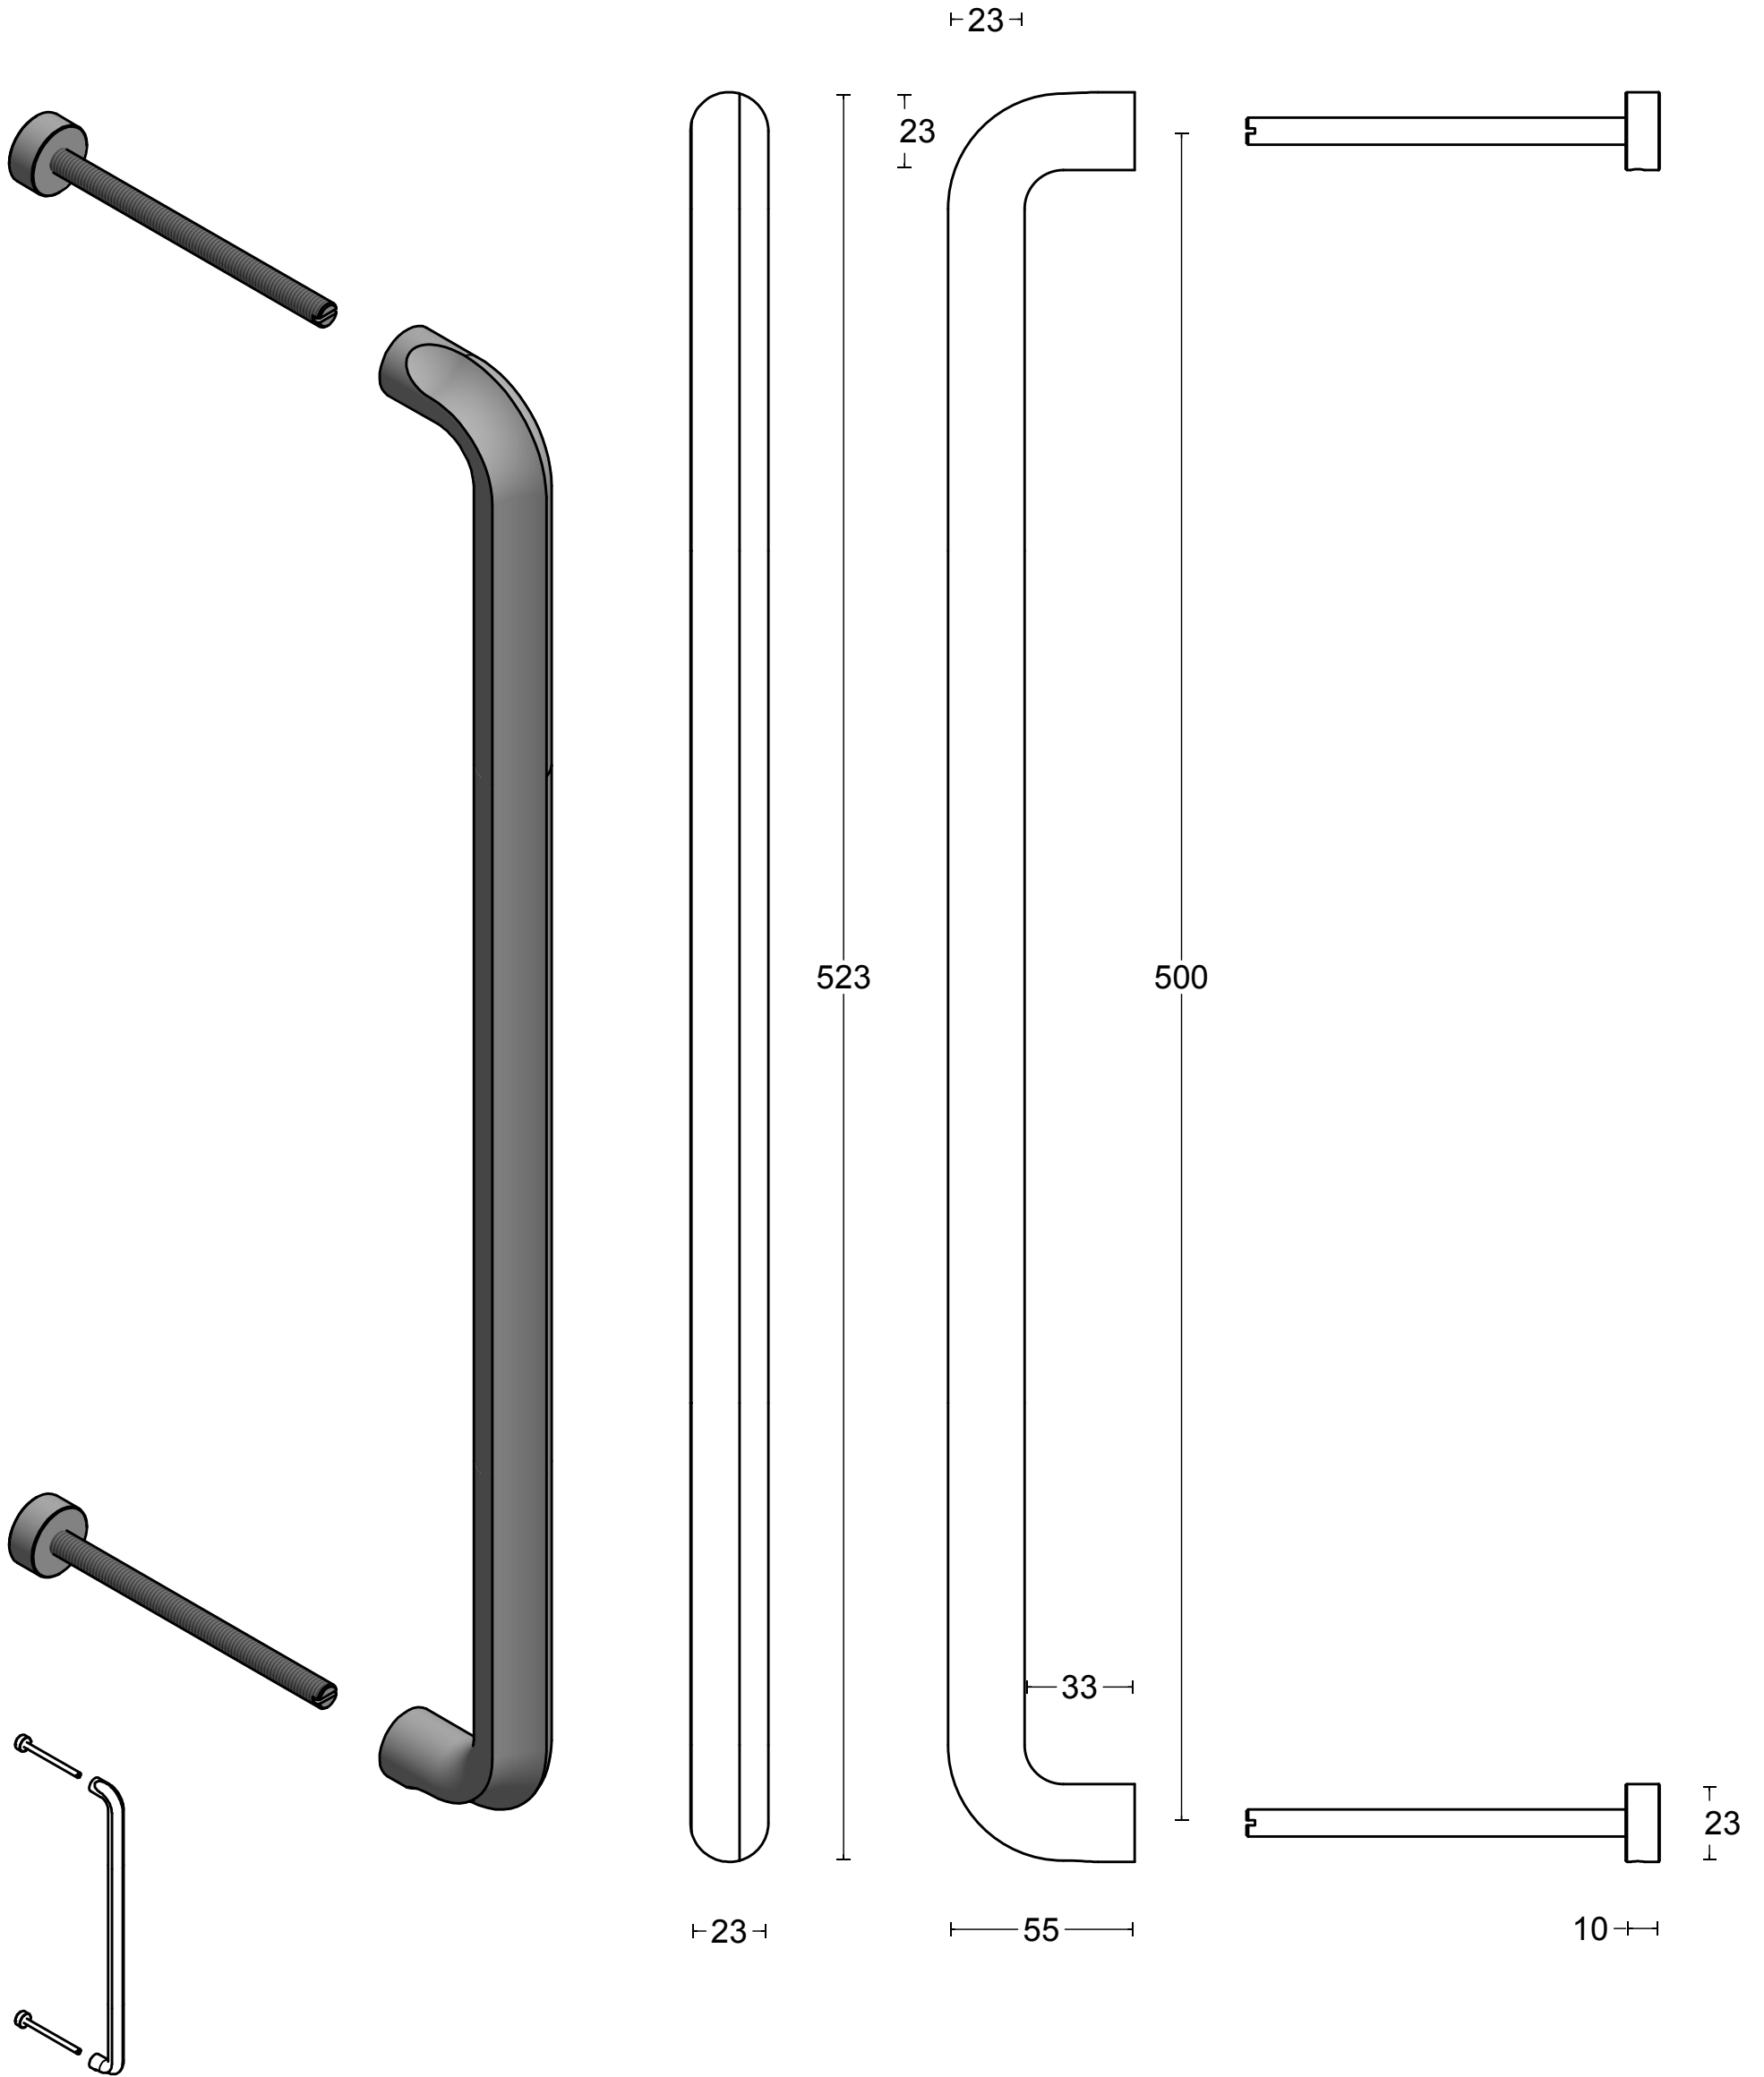

ECLIPSE DR500 PS

solid pull handle bolt through fixing
stainless steel

<p>FORMANI®</p>	<p>FORMANI HOLLAND B.V. EUROPALAAN 12 6199 AB MAASTRICHT-AIRPORT NL T +31 (0)43 308 90 00 INFO@FORMANI.COM WWW.FORMANI.COM</p>	<p>Type : ECLIPSE DR500 PS</p>	<p>Version: V01</p>
<p>Formani filename: 3901G001_DR500_PS_V01.dwg</p>	<p>Drawn by: Semih Aslan</p>	<p>Description: solid pull handle bolt through fixing stainless steel</p>	<p>Format A3</p>
<p>Creation date: 20-11-2020</p>			