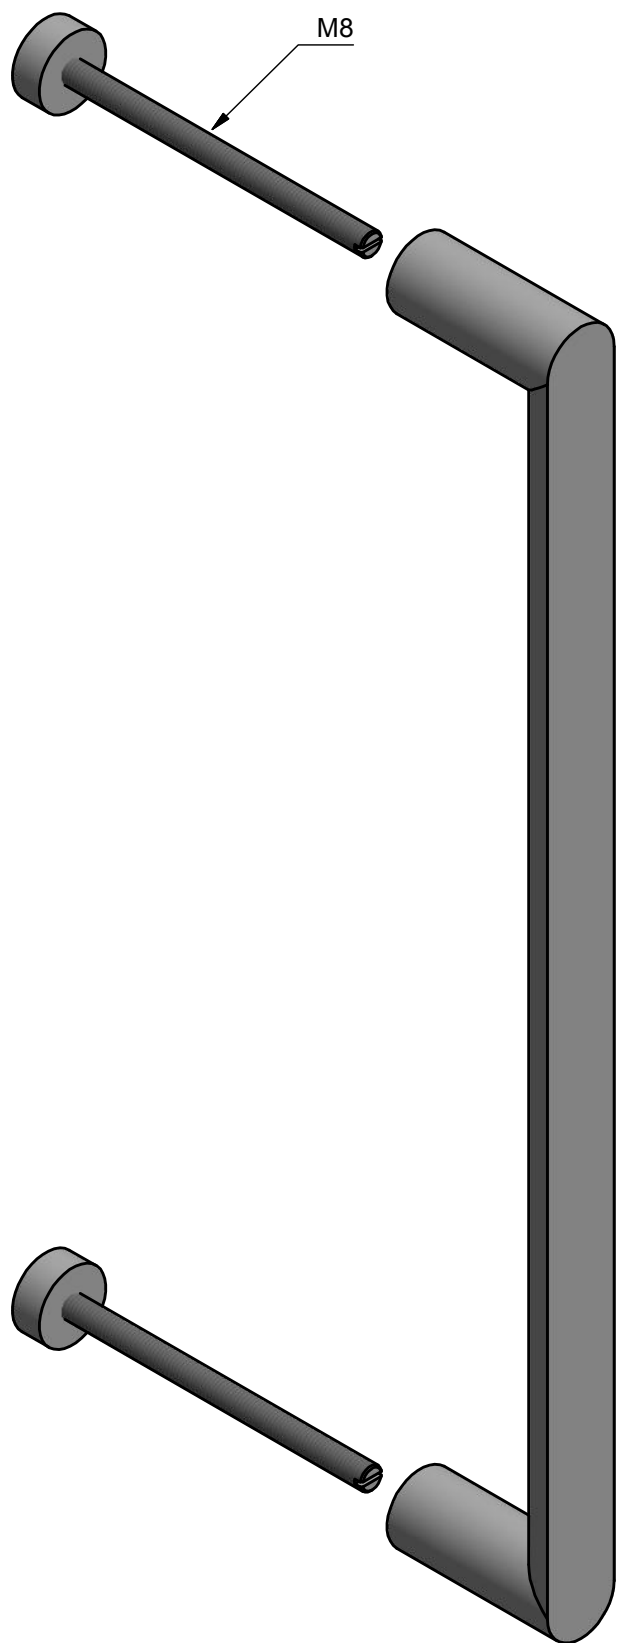

PBA 400 PS

solid pull handle
bolt through fixing
stainless steel

T | TWO TEASE
ARCHITECTURAL HARDWARE
www.twotease.com.au info@twotease.com.au

<h1>FORMANI®</h1>		Part number:	
		Description: PBA 400 PS	
Doc no.:	3701G001 PBA400 PS V01.dwg	Format:	A3
Drawn by:	Christian Brimbois	Creation date:	5-10-2018
FORMANI HOLLAND B.V. EUROPALAAN 12 6199 AB MAASTRICHT-AIRPORT NL T +31 (0)43 308 90 00 INFO@FORMANI.COM FORMANI.COM			