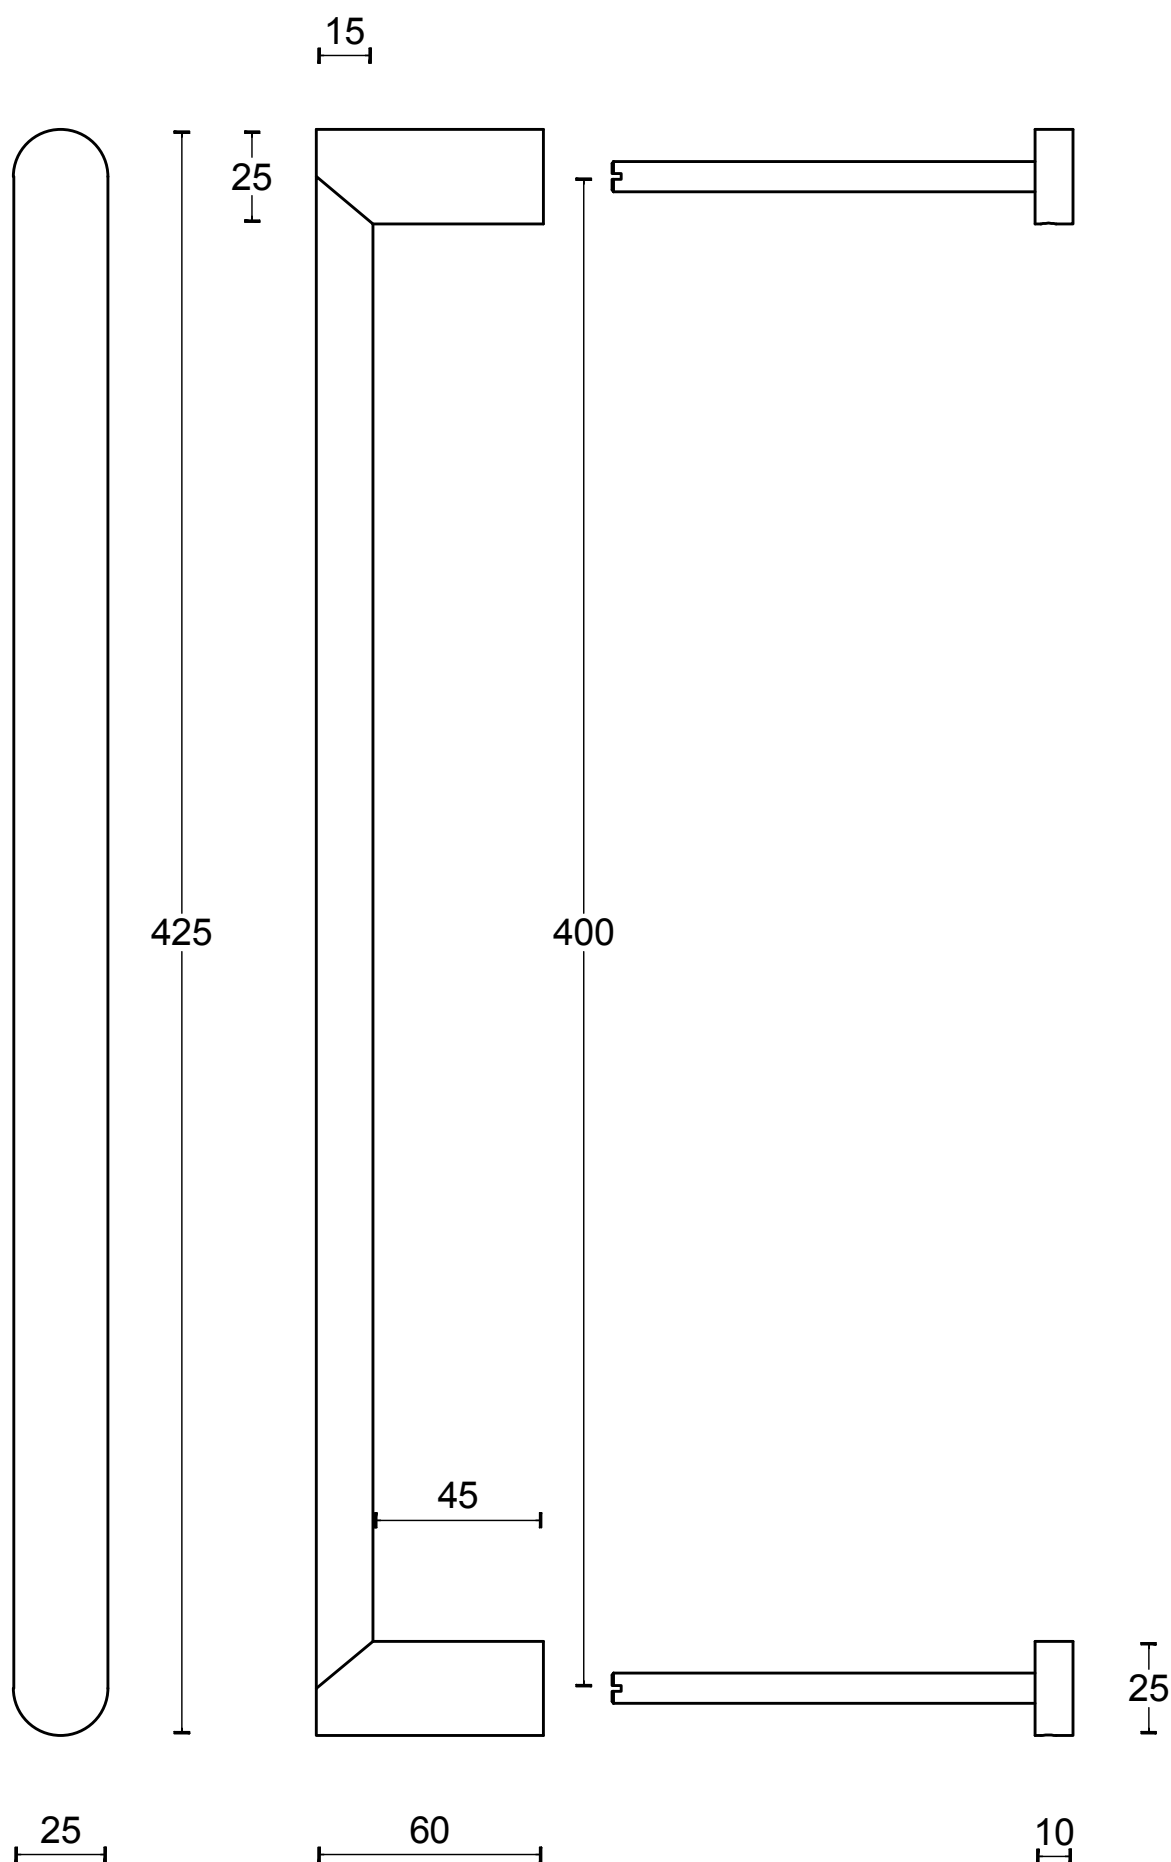

PBA 400 PS

solid pull handle
bolt through fixing
stainless steel

T | TWO TEASE
ARCHITECTURAL HARDWARE
www.twotease.com.au info@twotease.com.au

<h1>FORMANI®</h1>		Part number:	
		Description: PBA 400 PS	
Doc no.:	3701G001 PBA400 PS V01.dwg	Format:	A3
Drawn by:	Christian Brimbois	Creation date:	5-10-2018
FORMANI HOLLAND B.V. EUROPALAAN 12 6199 AB MAASTRICHT-AIRPORT NL T +31 (0)43 308 90 00 INFO@FORMANI.COM FORMANI.COM			