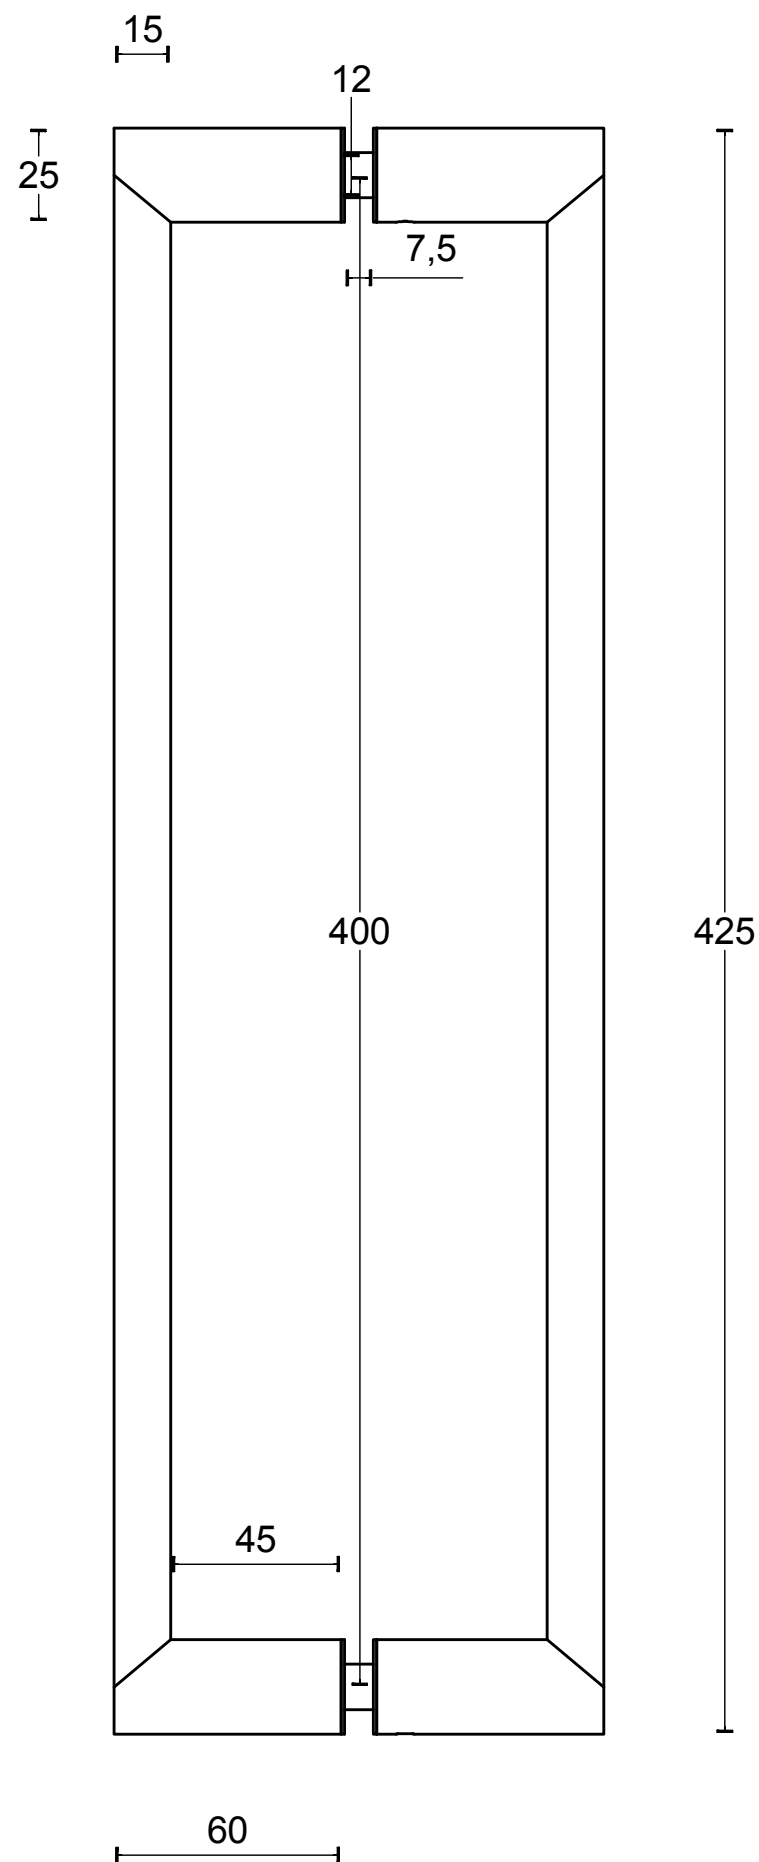

PBA 400 PA

solid pull handle
back to back fixing
stainless steel

T | TWO TEASE
ARCHITECTURAL HARDWARE
www.twotease.com.au info@twotease.com.au

| | | | |
|---|------------------------------|-----------------------------------|----------------------|
| <h1>FORMANI®</h1> | | Part number: | |
| | | Description: PBA 400 PA | |
| Doc no.: 3701G001 PBA400 PA V01.dwg | Drawn by: Christian Brimbois | Creation date: 5-10-2018 | Format: A3 |
| FORMANI HOLLAND B.V. EUROPALAAN 12 6199 AB MAASTRICHT-AIRPORT NL T +31 (0)43 308 90 00 INFO@FORMANI.COM FORMANI.COM | | | |