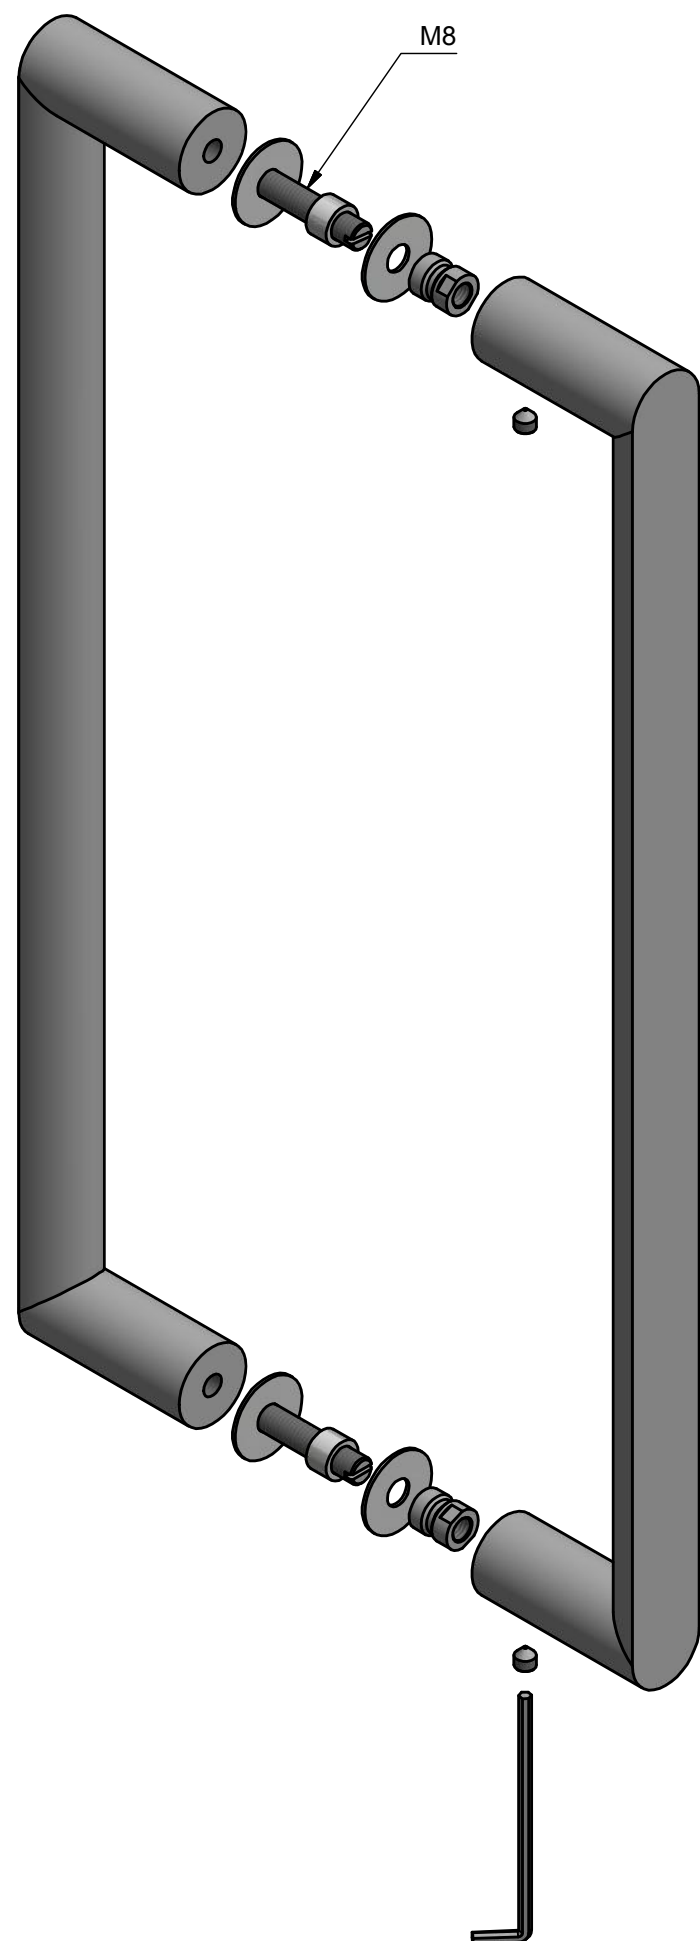

PBA 400 PA

solid pull handle
back to back fixing
stainless steel

T | TWO TEASE
ARCHITECTURAL HARDWARE
www.twotease.com.au info@twotease.com.au

| | | | |
|---|------------------------------|-----------------------------------|----------------------|
| <h1>FORMANI®</h1> | | Part number: | |
| | | Description: PBA 400 PA | |
| Doc no.: 3701G001 PBA400 PA V01.dwg | Drawn by: Christian Brimbois | Creation date: 5-10-2018 | Format: A3 |
| FORMANI HOLLAND B.V. EUROPALAAN 12 6199 AB MAASTRICHT-AIRPORT NL T +31 (0)43 308 90 00 INFO@FORMANI.COM FORMANI.COM | | | |