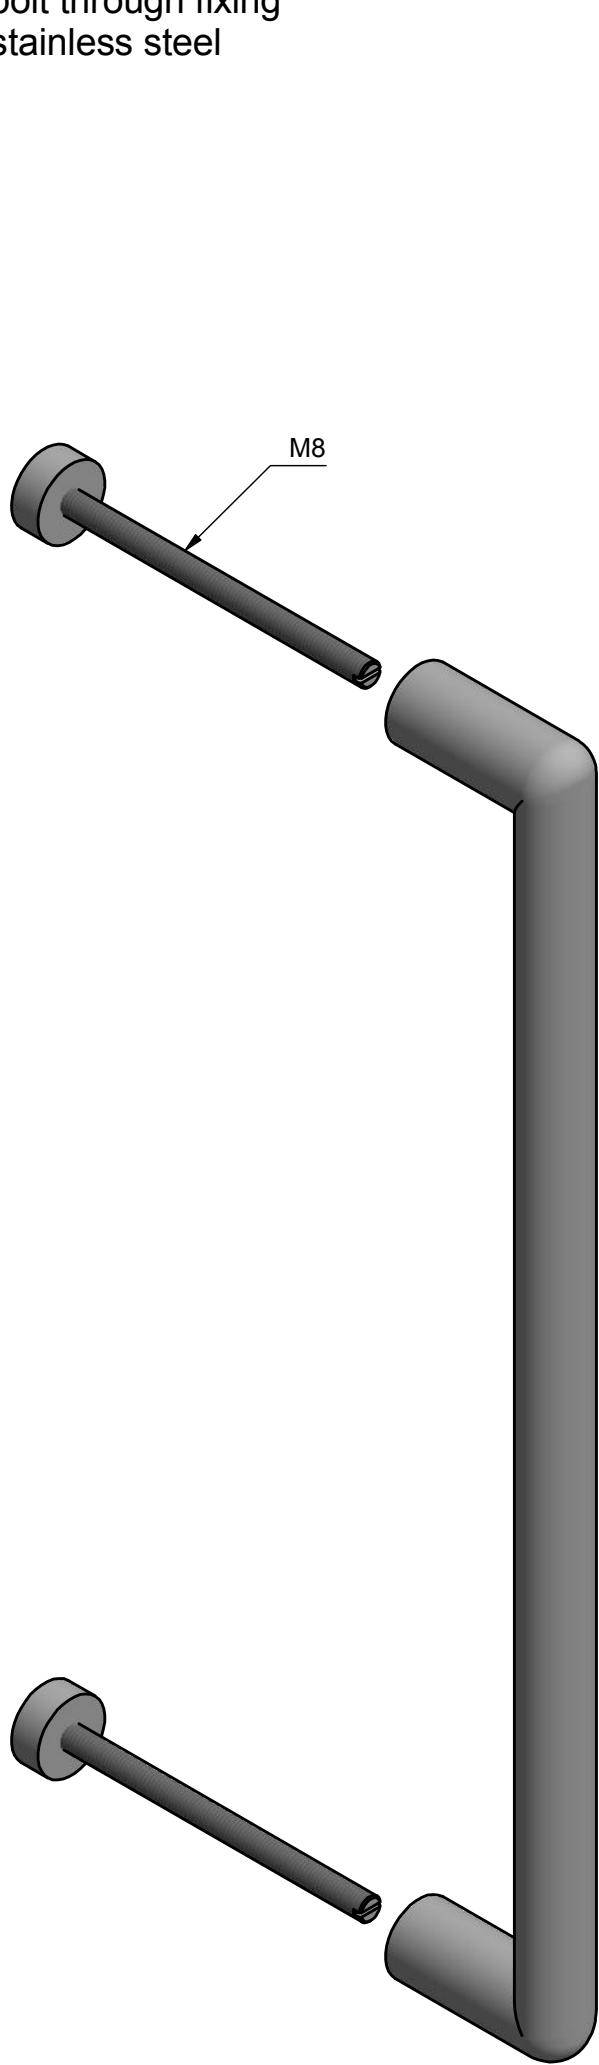

PBI400 PS

solid pull handle
bolt through fixing
stainless steel

FORMANI®		Part number:	
Doc no.: 3601G001 PBI400PS V01.dwg	Drawn by: Christian Brimbois	Creation date: 4-12-2018	Format: A3
FORMANI HOLLAND B.V.		Formani FROM TWO TEASE ARCHITECTURAL HARDWARE	www.twotease.com.au info@twotease.com.au