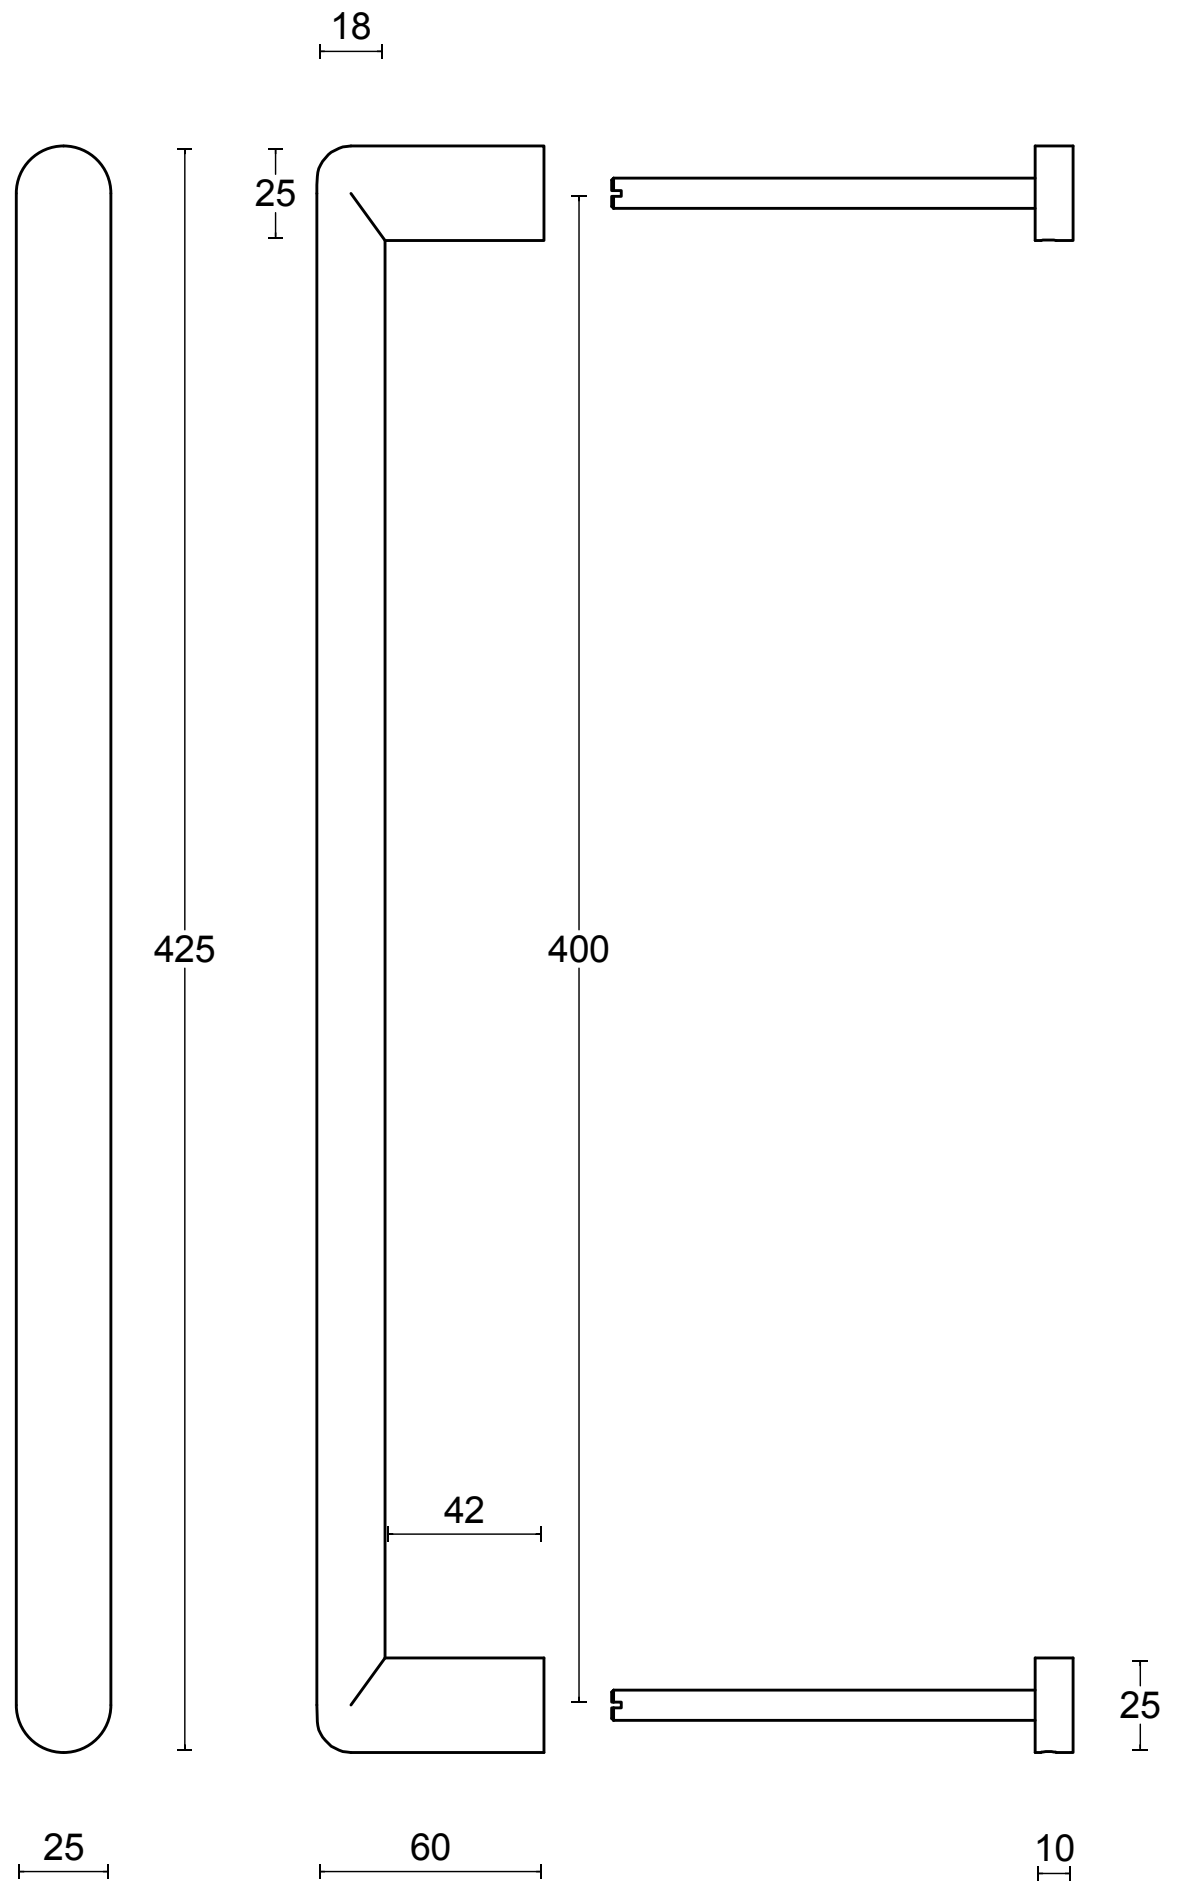

PBI400 PS

solid pull handle
bolt through fixing
stainless steel

FORMANI®		Part number:	
Doc no.: 3601G001 PBI400PS V01.dwg	Drawn by: Christian Brimbois	Creation date: 4-12-2018	Format: A3
FORMANI HOLLAND B.V.		Formani FROM TWO TEASE ARCHITECTURAL HARDWARE	www.twotease.com.au info@twotease.com.au