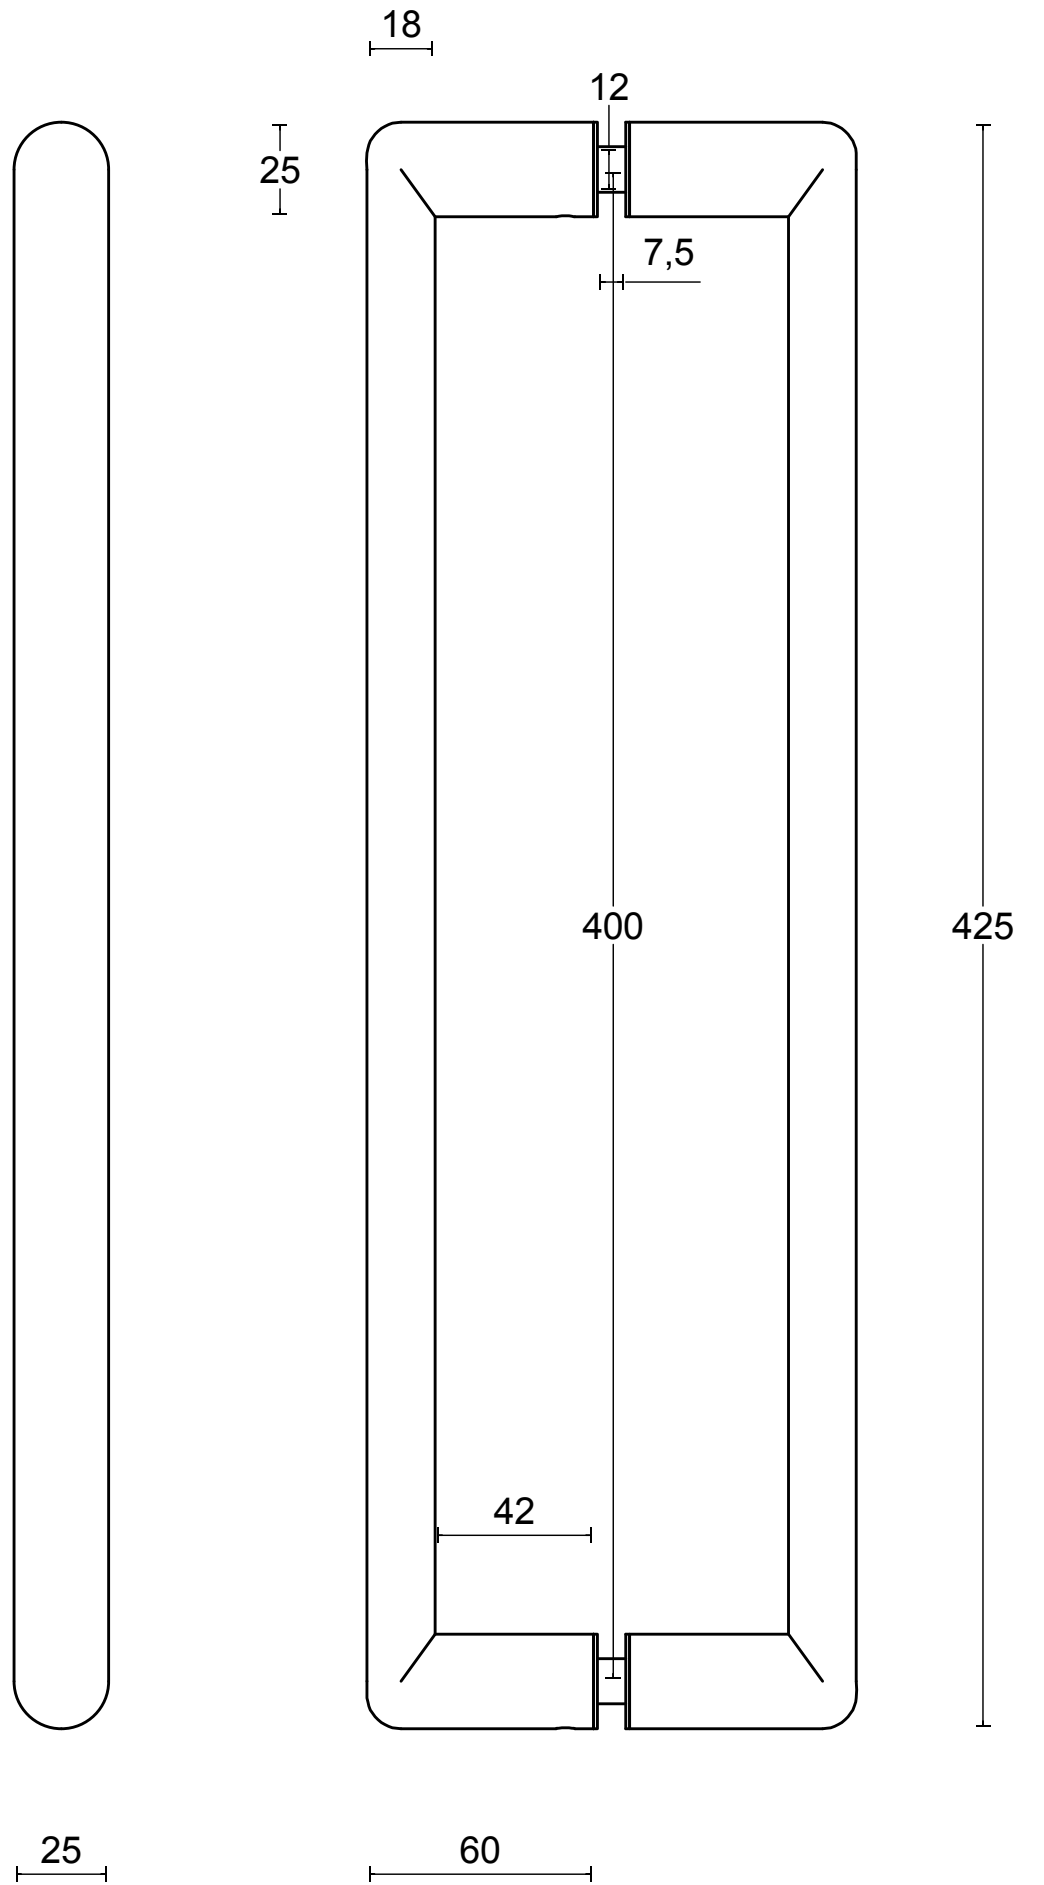

PBI400 PA

solid pull handle
back to back fixing
stainless steel

FORMANI®		Part number:	
Doc no.: 3601G001 PBI400PA V01.dwg	Drawn by: Christian Brimbois	Creation date: 4-12-2018	Description: PBI400 PA
FORMANI HOLLAND B.V. Formani FROM TWO TEASE ARCHITECTURAL HARDWARE			Format: A3
			www.twotease.com.au info@twotease.com.au