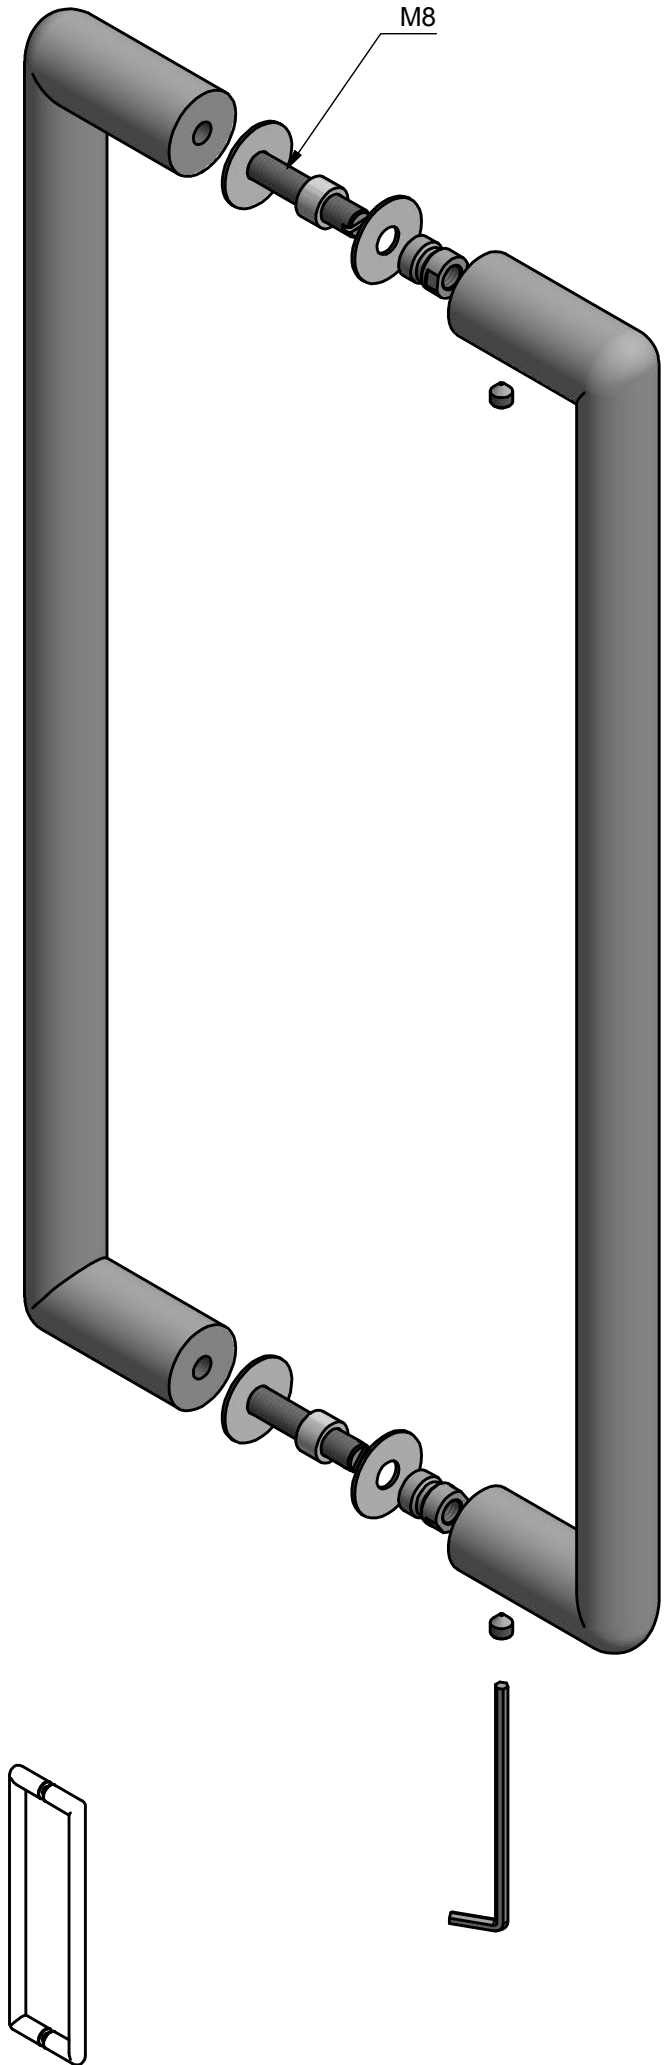

PBI400 PA

solid pull handle
back to back fixing
stainless steel

FORMANI®		Part number:	
Doc no.: 3601G001 PBI400PA V01.dwg	Drawn by: Christian Brimbois	Creation date: 4-12-2018	Description: PBI400 PA
FORMANI HOLLAND B.V. Formani FROM TWO TEASE ARCHITECTURAL HARDWARE			Format: A3
			www.twotease.com.au info@twotease.com.au