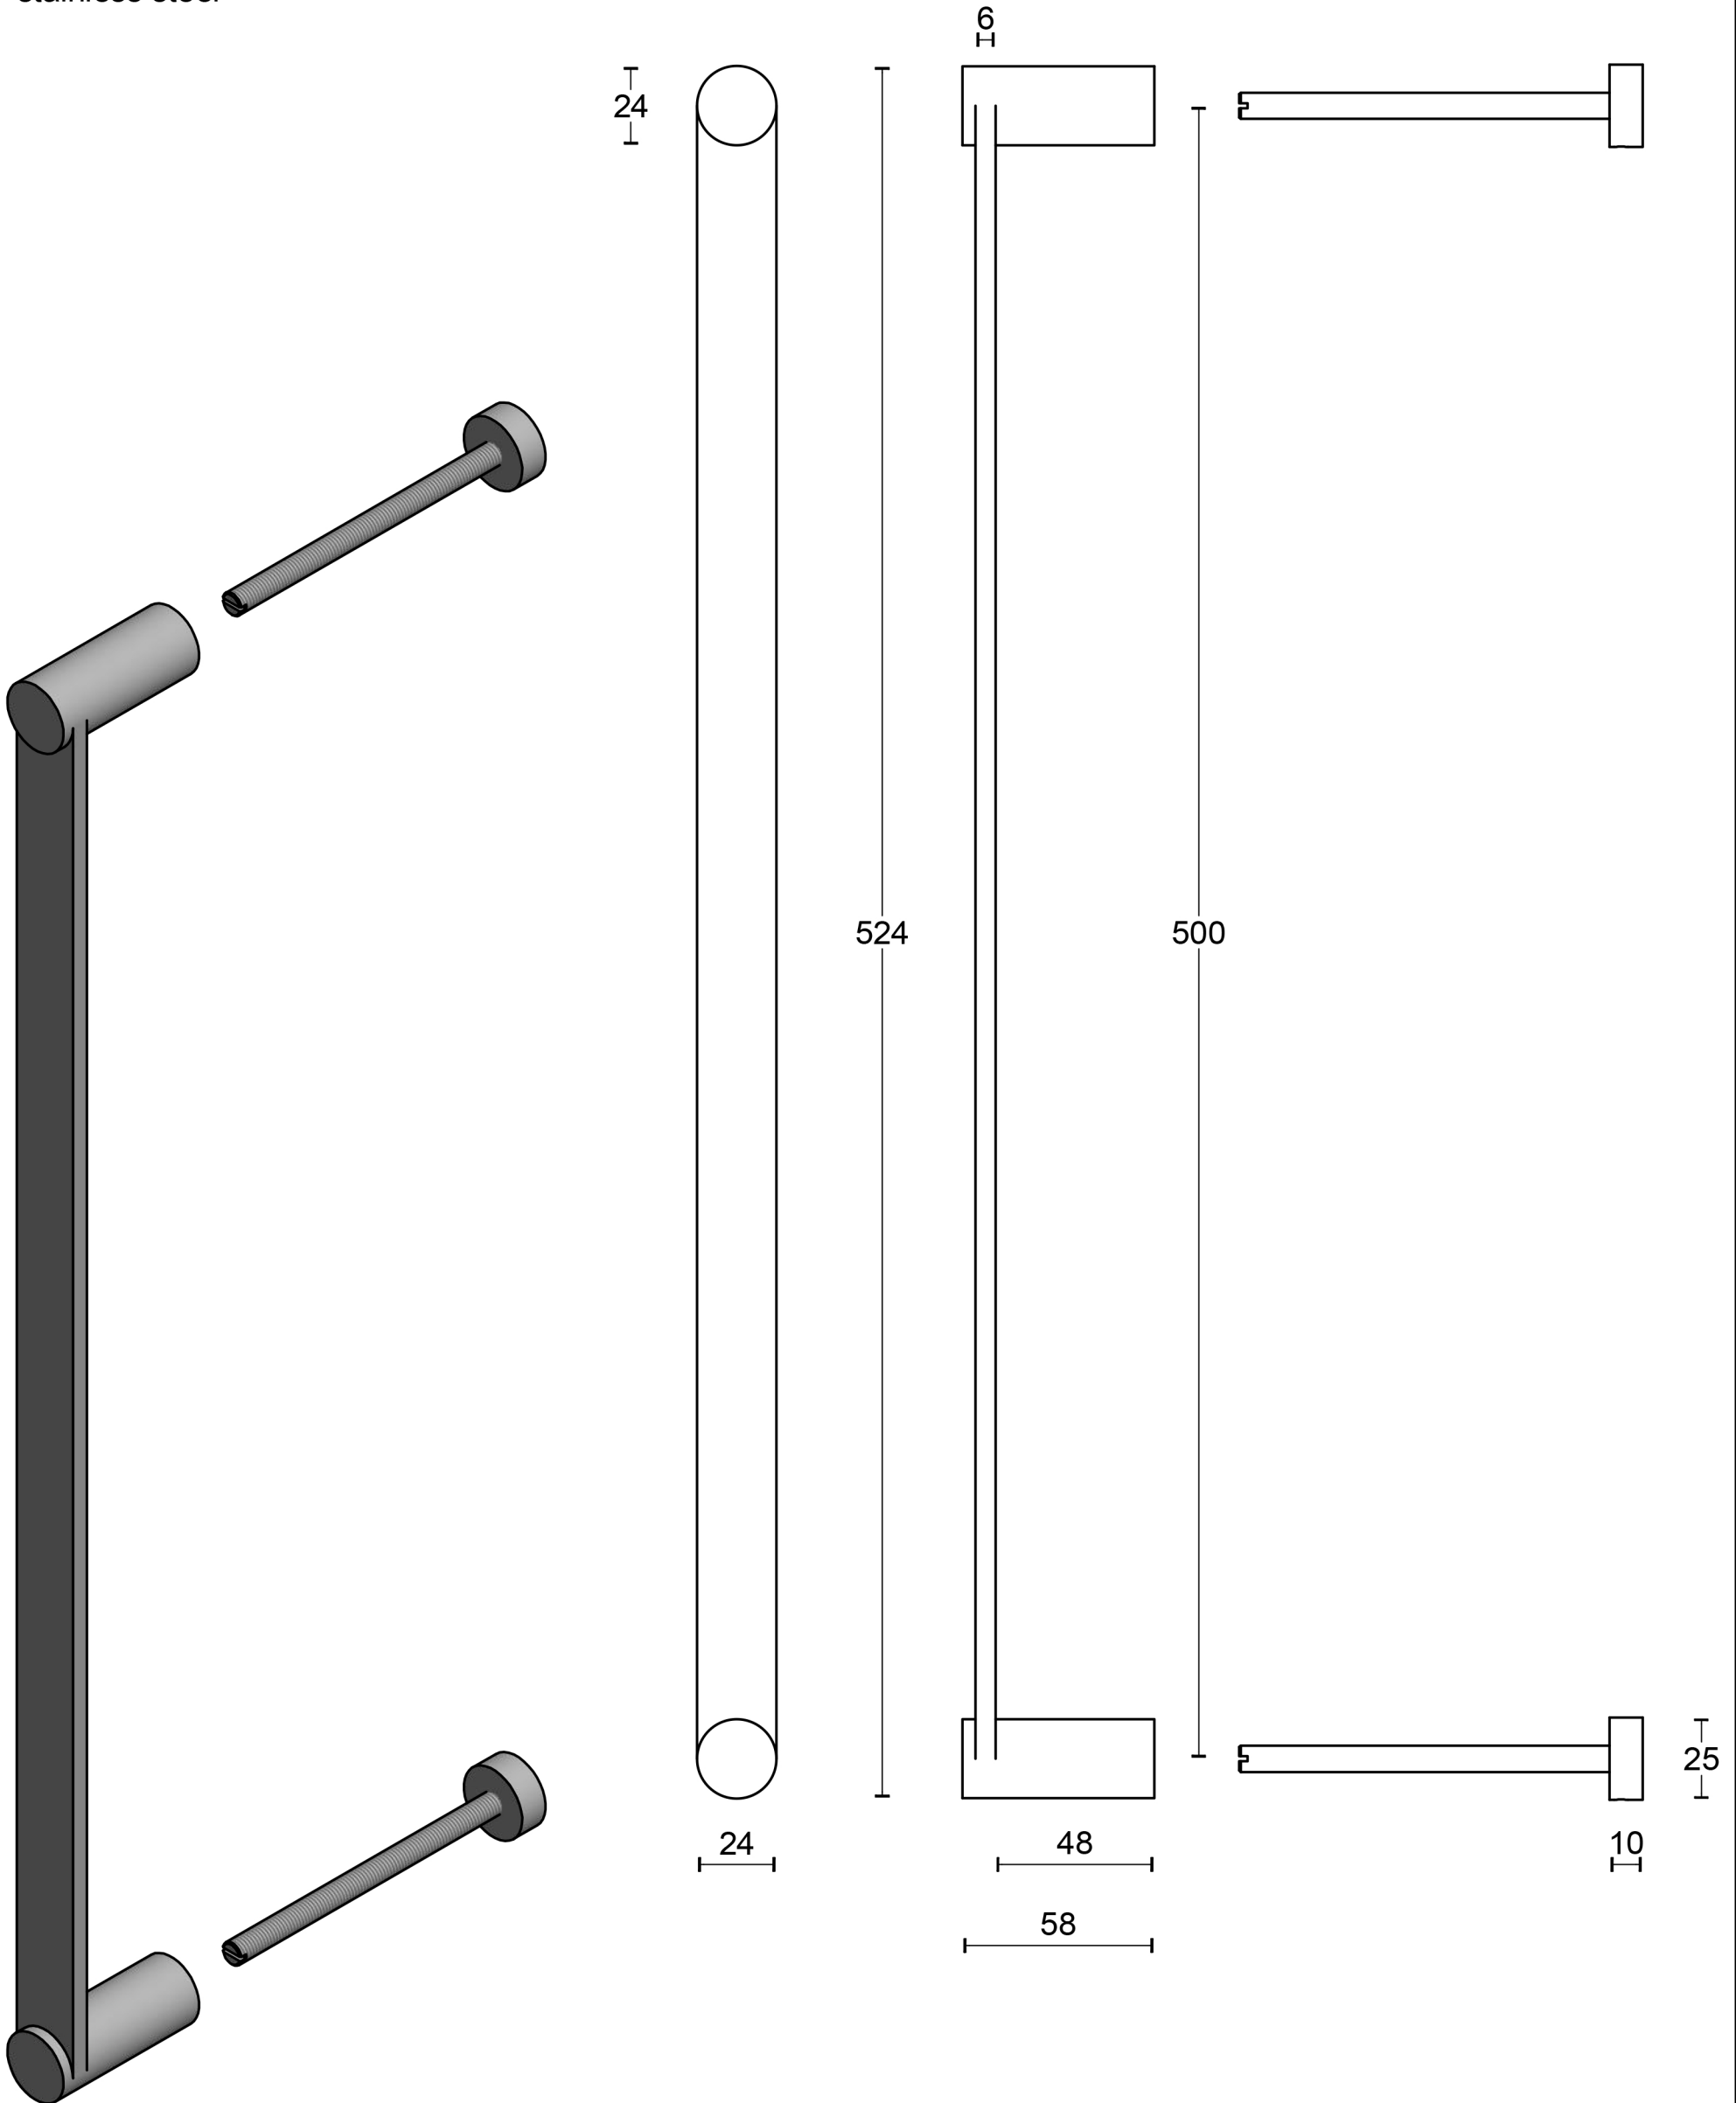

### TENSE BB501 PS

solid pull handle  
bolt through fixing  
stainless steel

<b>FORMANI®</b>		Part number:	
Doc no.: 3301G002 TENSE BB501 PS V01.dwg		Description: <b>TENSE BB501 PS</b>	
Drawn by: Christian Brimbois	Creation date: 5-1-2016		
FORMANI HOLLAND B.V.		FROM TWO TEASE ARCHITECTURAL HARDWARE	
www.twotease.com.au info@twotease.com.au			