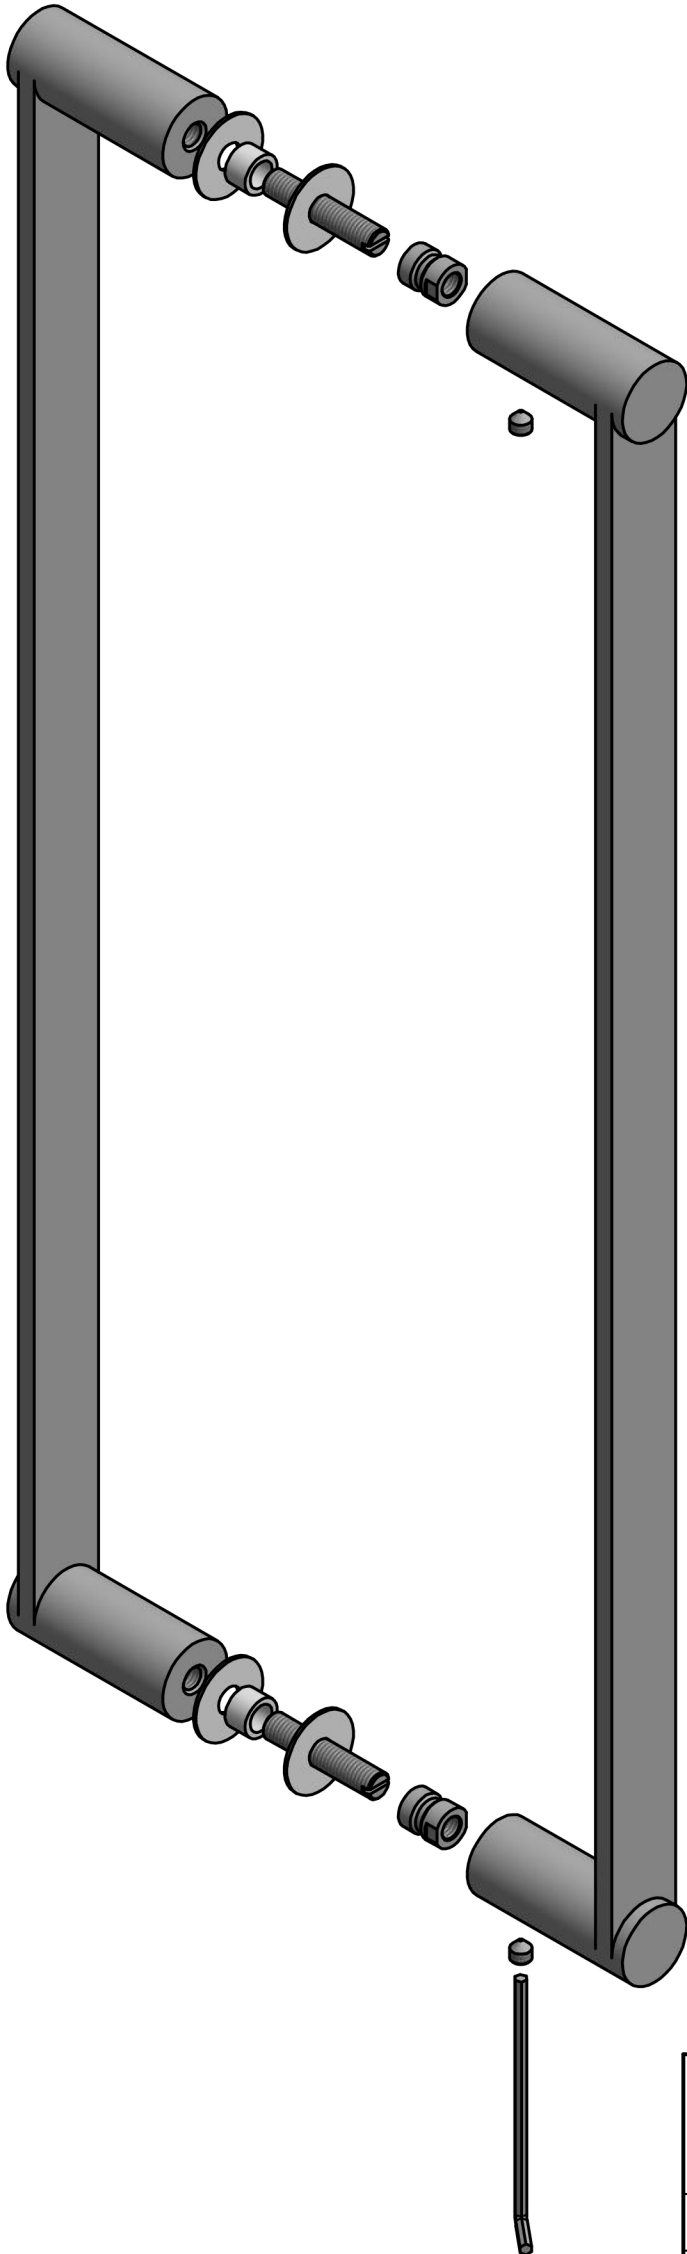

All information on the drawing is the property of Formani Holland B.V. and may not be copied, in any way whatsoever without obtaining the permission in writing from Formani Holland B.V.

TENSE BB501 PA

solid pull handle
back to back fixing
stainless steel

FORMANI[®]		Part number:	
		Description:	
Doc no.: 3301G002 TENSE BB501 PA V01.dwg	Drawn by: Christian Brimbois	Creation date: 5-1-2016	TENSE BB501 PA
FORMANI HOLLAND B.V. FROM TWO TEASE ARCHITECTURAL HARDWARE			A3
		www.twotease.com.au info@twotease.com.au	