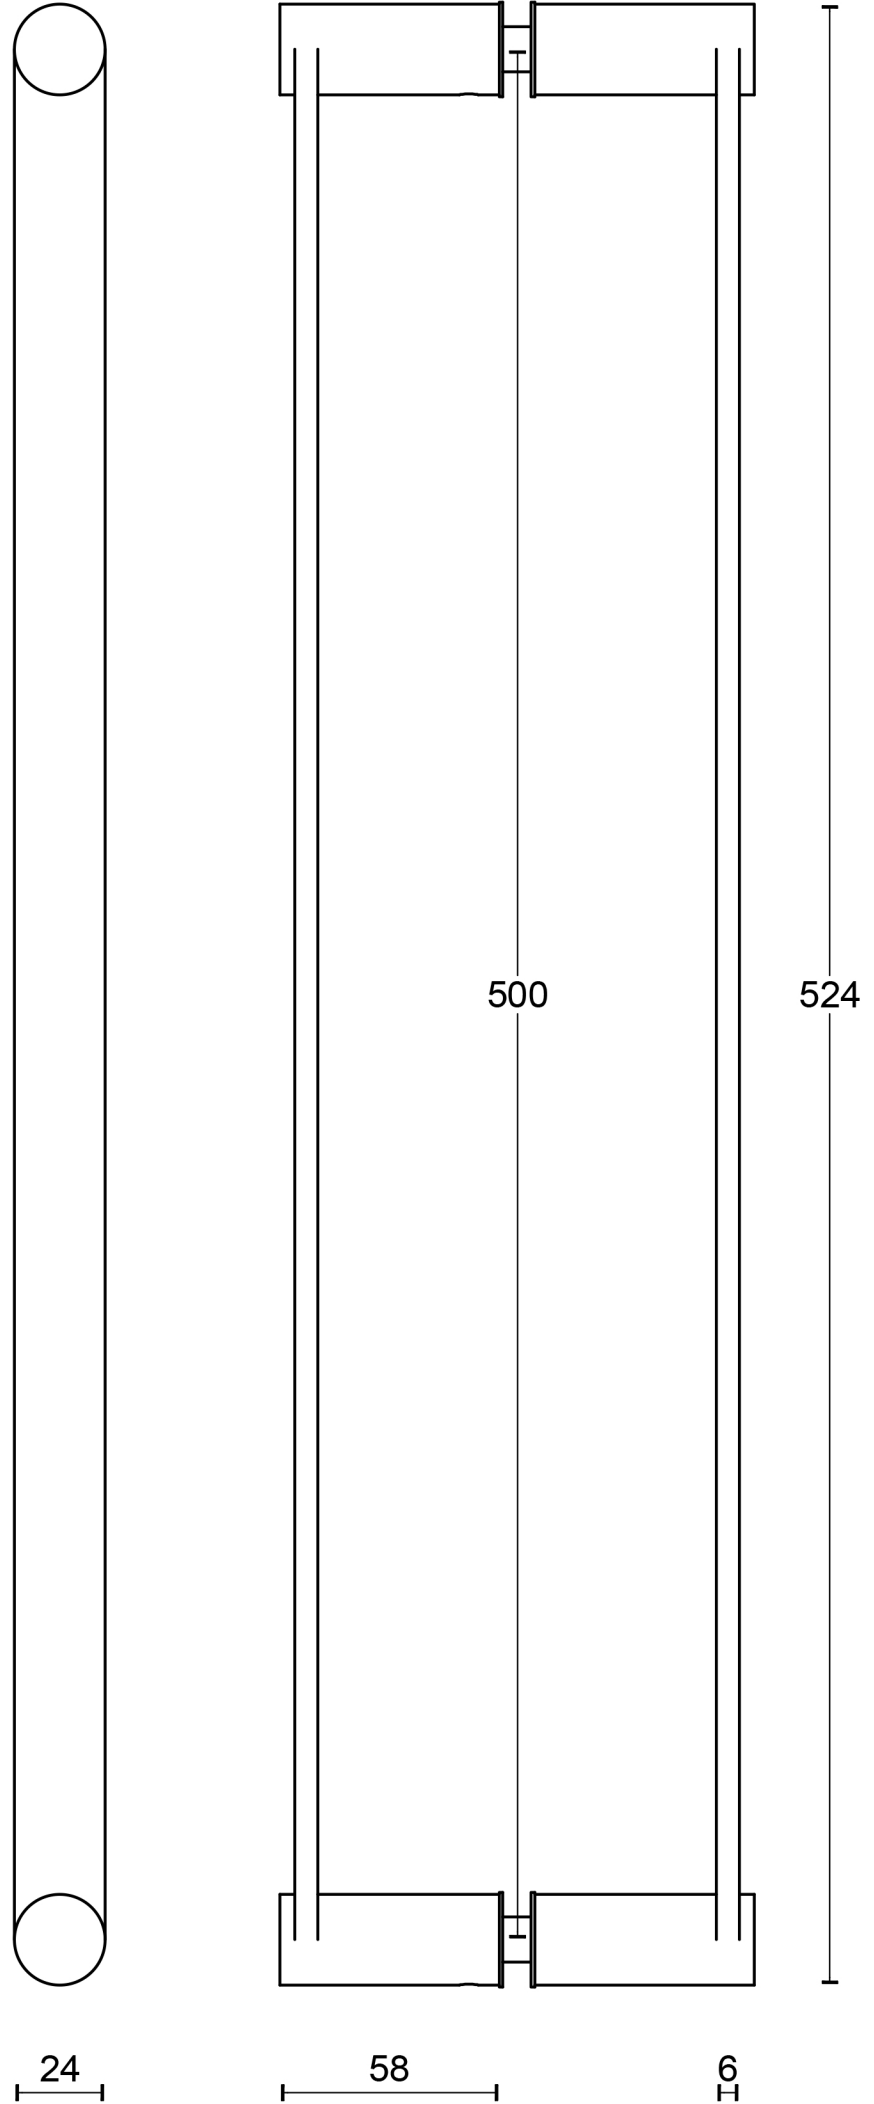

All information on the drawing is the property of Formani Holland B.V. and may not be copied, in any way whatsoever without obtaining the permission in writing from Formani Holland B.V.

TENSE BB501 PA

solid pull handle
back to back fixing
stainless steel

FORMANI[®]		Part number:		
		Description:		
Doc no.: 3301G002 TENSE BB501 PA V01.dwg	Drawn by: Christian Brimbois	Creation date: 5-1-2016	TENSE BB501 PA	A3
FORMANI HOLLAND B.V.		FROM TWO TEASE ARCHITECTURAL HARDWARE		www.twotease.com.au info@twotease.com.au