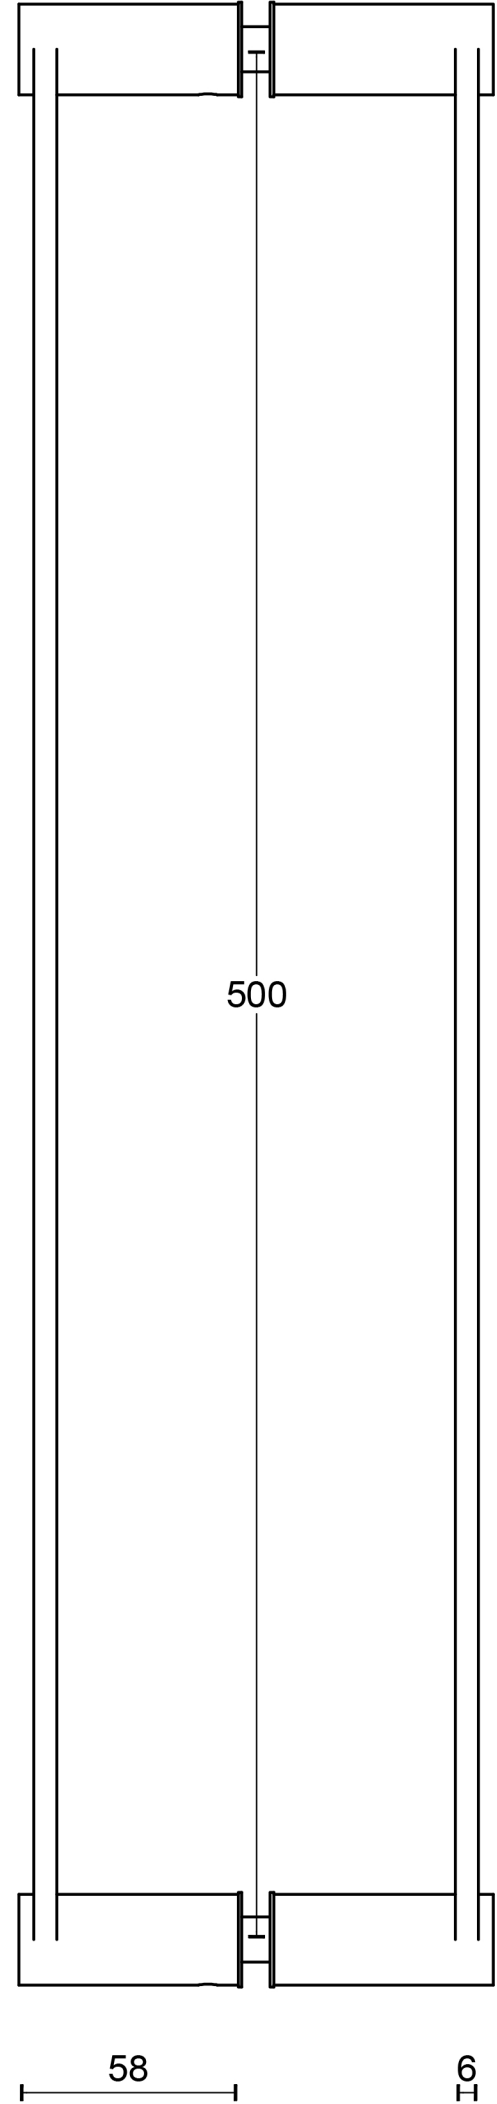

All information on the drawing is the property of Formani Holland B.V. and may not be copied, in any way whatsoever without obtaining the permission in writing from Formani Holland B.V.

TENSE BB501 PA

solid pull handle
back to back fixing
stainless steel

FORMANI[®]		Part number:	
		Description:	
Doc no.: 3301G002 TENSE BB501 PA V01.dwg	Drawn by: Christian Brimbois	Creation date: 5-1-2016	TENSE BB501 PA
FORMANI HOLLAND B.V. FROM TWO TEASE ARCHITECTURAL HARDWARE			A3
		www.twotease.com.au info@twotease.com.au	