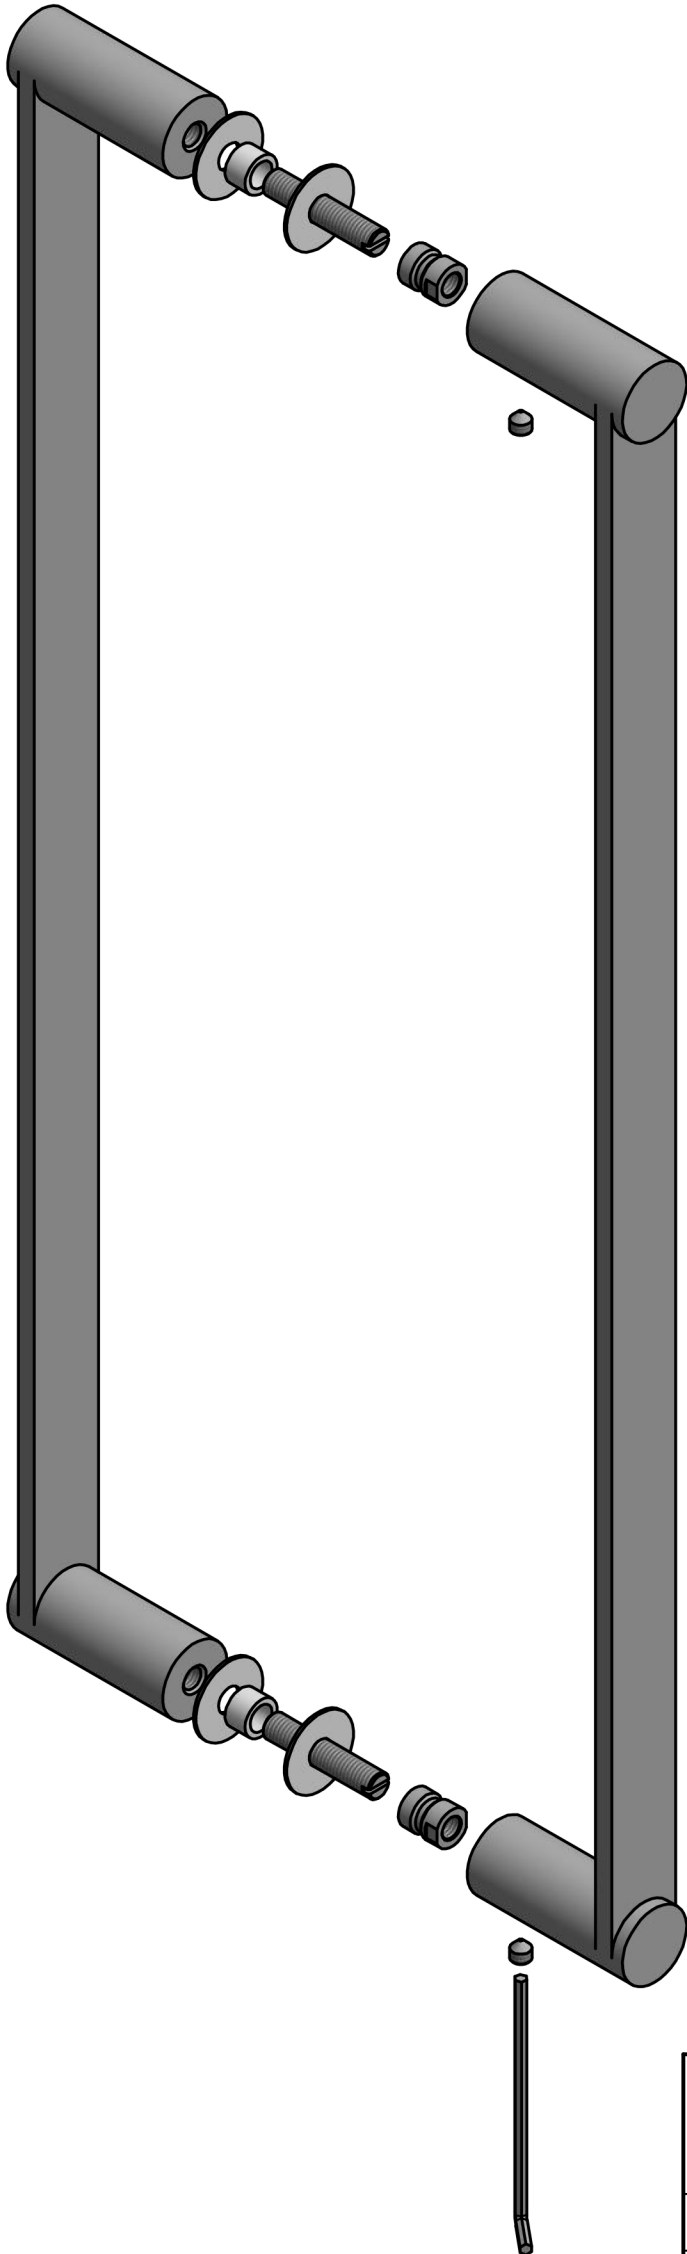

All information on the drawing is the property of Formani Holland B.V. and may not be copied, in any way whatsoever without obtaining the permission in writing from Formani Holland B.V.

TENSE BB501 PA

solid pull handle
back to back fixing
stainless steel

FORMANI[®]		Part number:		
		Description:		
Doc no.: 3301G002 TENSE BB501 PA V01.dwg	Drawn by: Christian Brimbois	Creation date: 5-1-2016	TENSE BB501 PA	A3
FORMANI HOLLAND B.V.		FROM TWO TEASE ARCHITECTURAL HARDWARE		www.twotease.com.au info@twotease.com.au