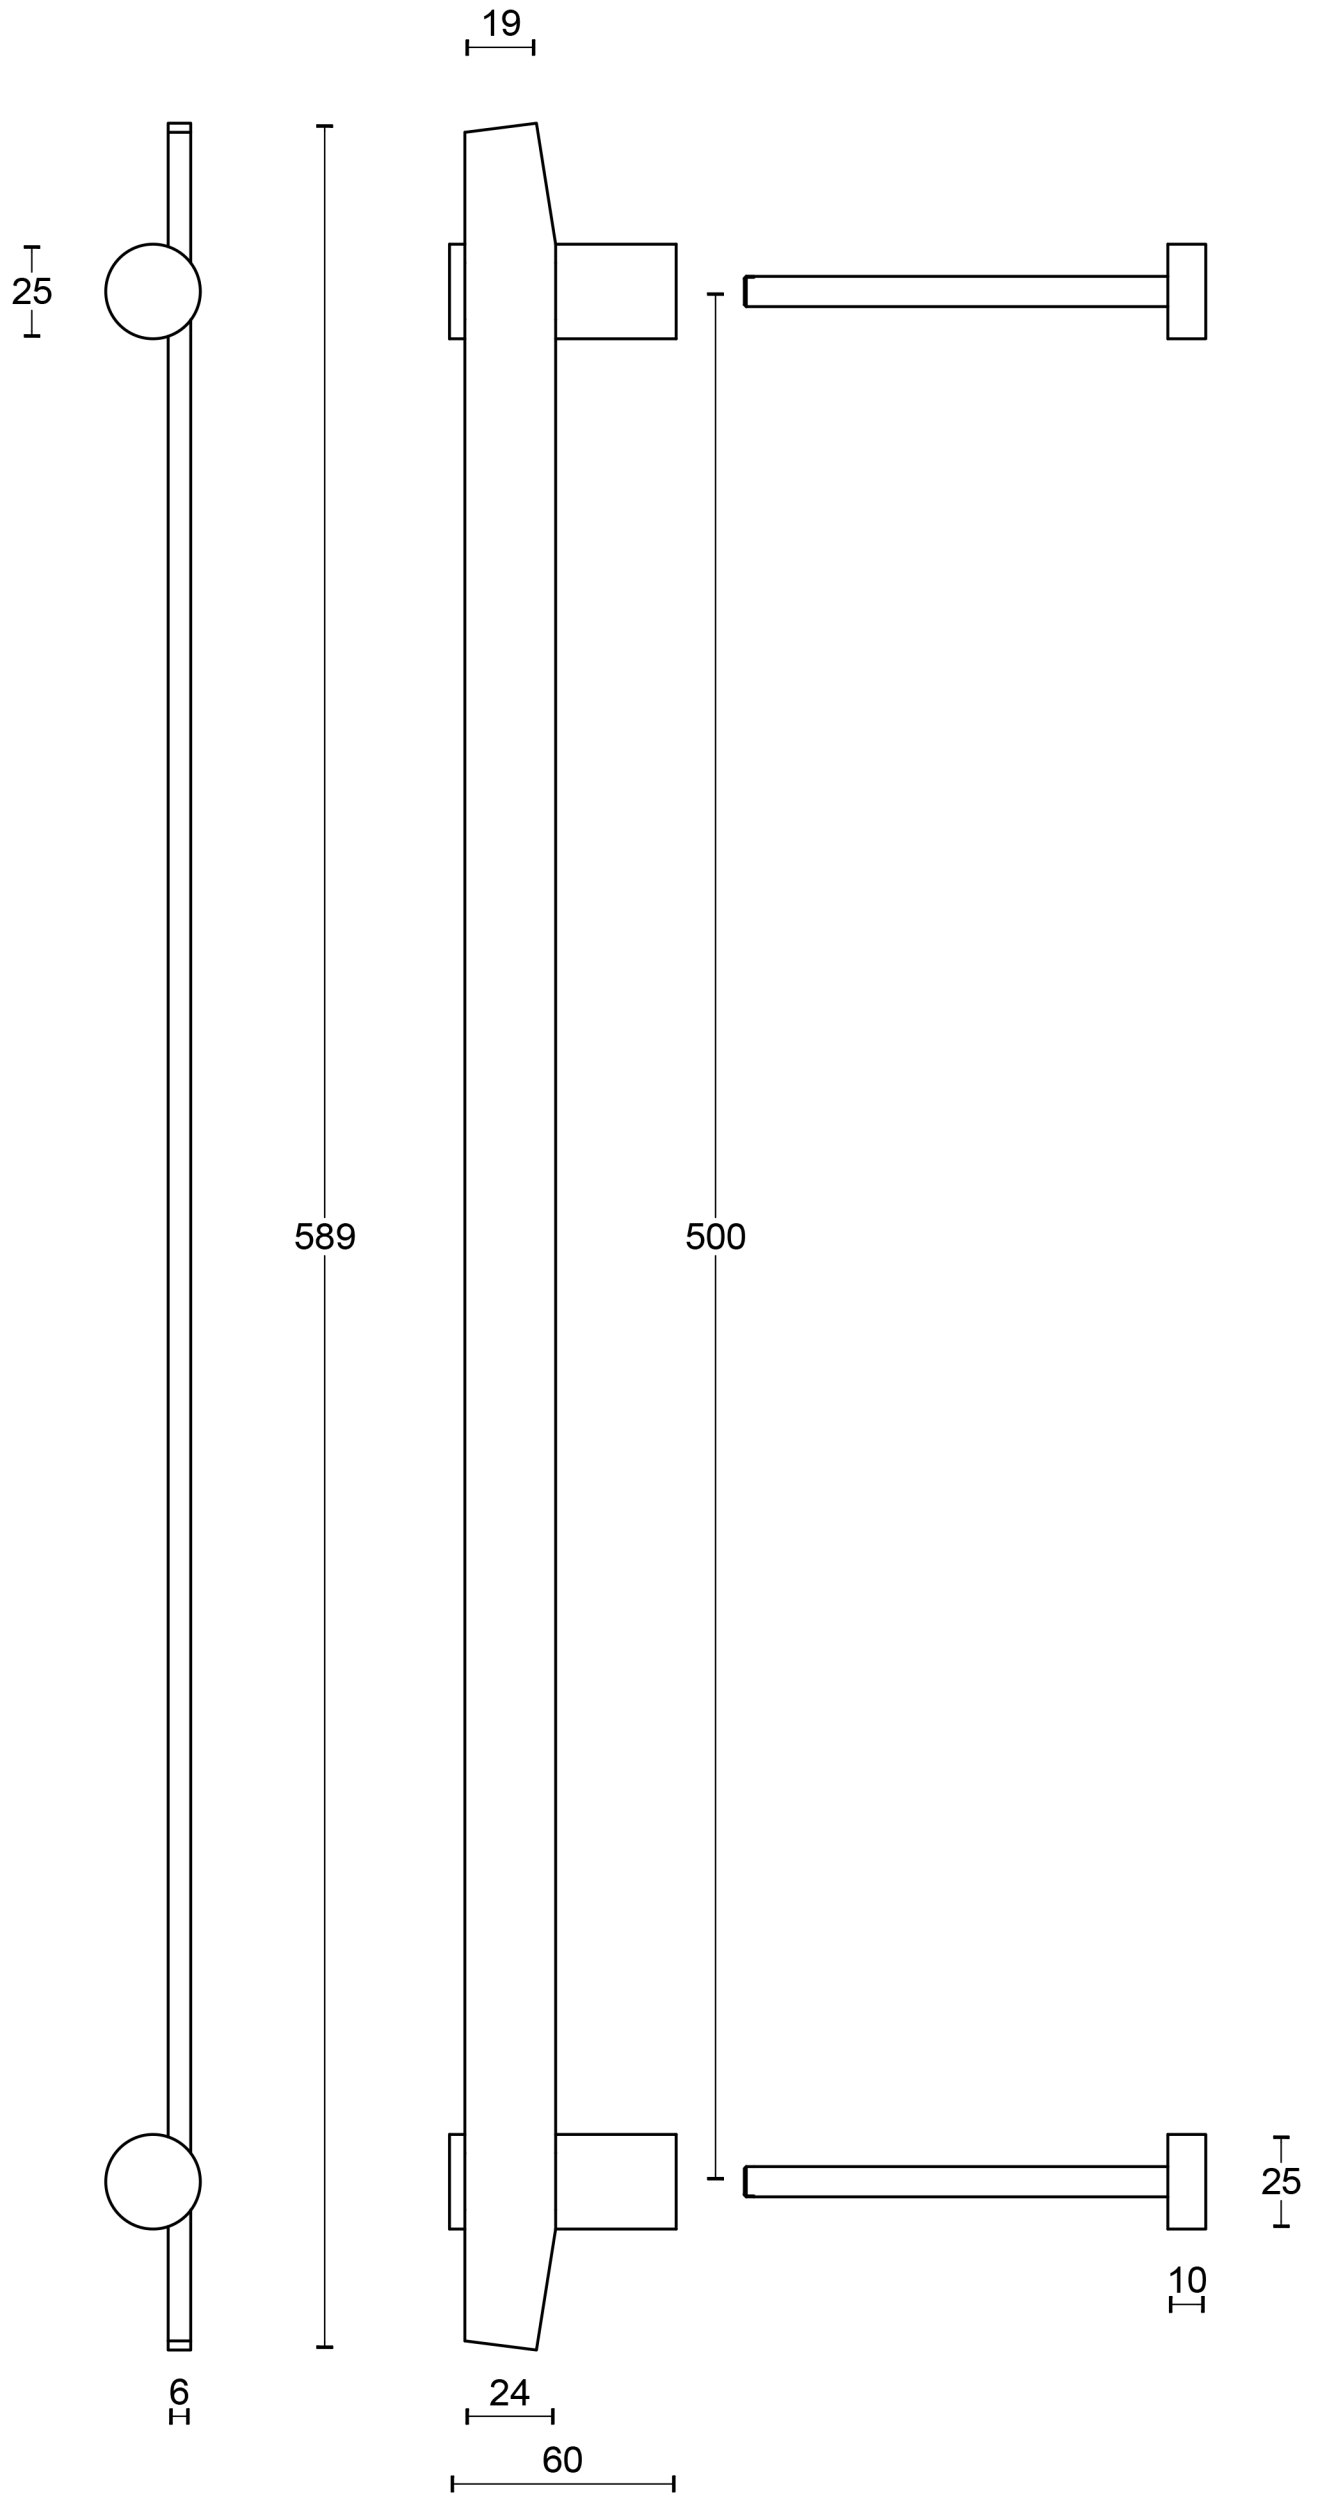

All information on the drawing is the property of Formani Holland B.V. and may not be copied, in any way whatsoever without obtaining the permission in writing from Formani Holland B.V.

TENSE BB500 PS

solid pull handle
bolt through fixing
stainless steel

FORMANI®		Part number:	
Doc no.: 3301G001 TENSE BB500 PS V01.dwg		Description:	
Drawn by: Christian Brimbois		TENSE BB500 PS	
Creation date: 5-1-2016		A3	
FORMANI HOLLAND B.V.		FROM TWO TEASE ARCHITECTURAL HARDWARE	
		www.twotease.com.au info@twotease.com.au	