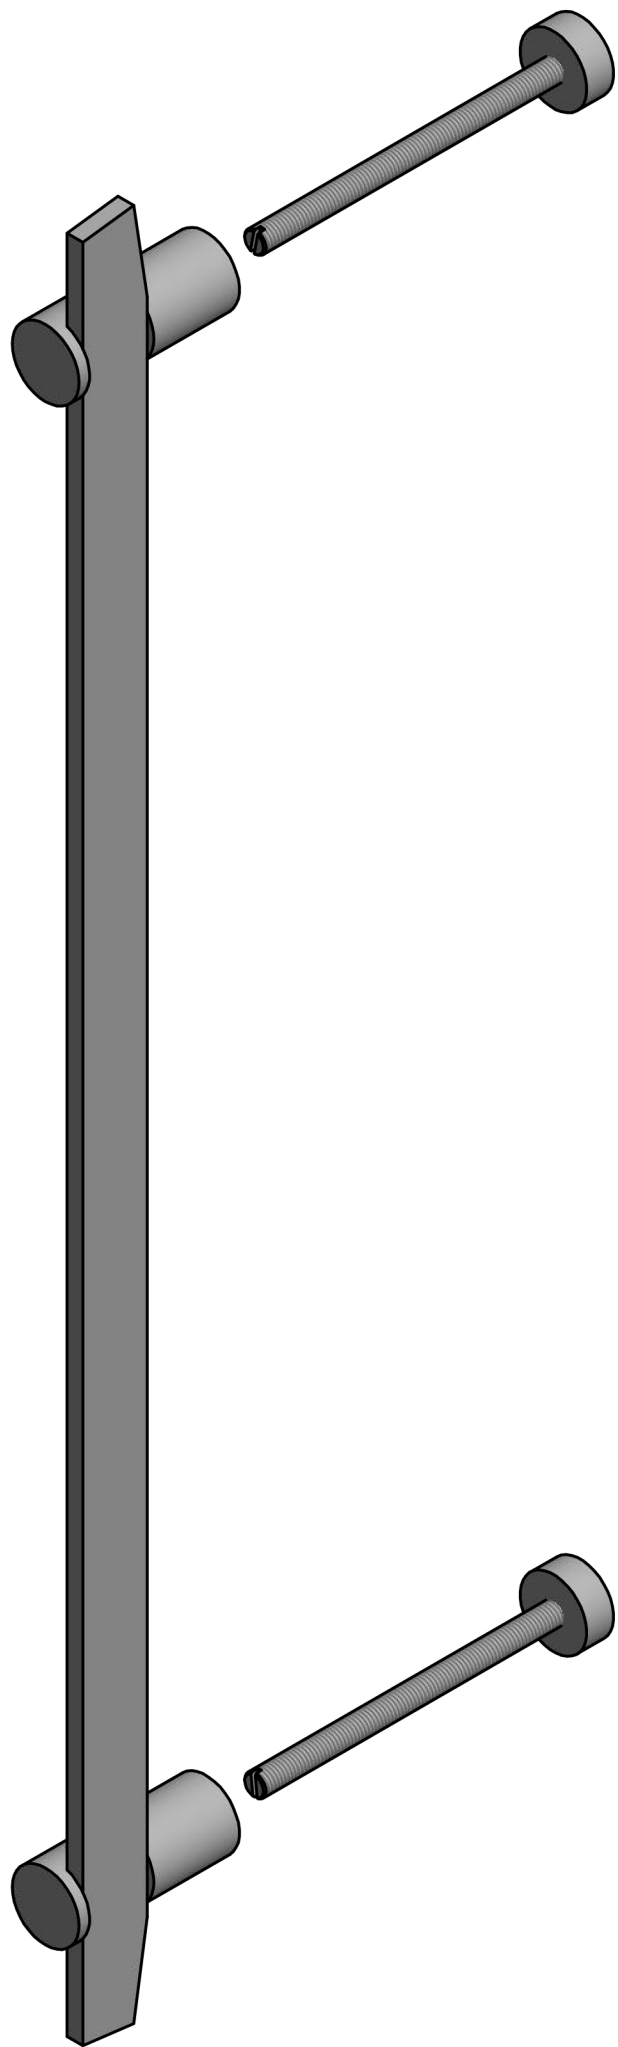

All information on the drawing is the property of Formani Holland B.V. and may not be copied, in any way whatsoever without obtaining the permission in writing from Formani Holland B.V.

TENSE BB500 PS

solid pull handle
bolt through fixing
stainless steel

FORMANI®		Part number:	
Doc no.: 3301G001 TENSE BB500 PS V01.dwg		Description:	
Drawn by: Christian Brimbois		TENSE BB500 PS	
Creation date: 5-1-2016		A3	
FORMANI HOLLAND B.V.		FROM TWO TEASE ARCHITECTURAL HARDWARE	
		www.twotease.com.au info@twotease.com.au	