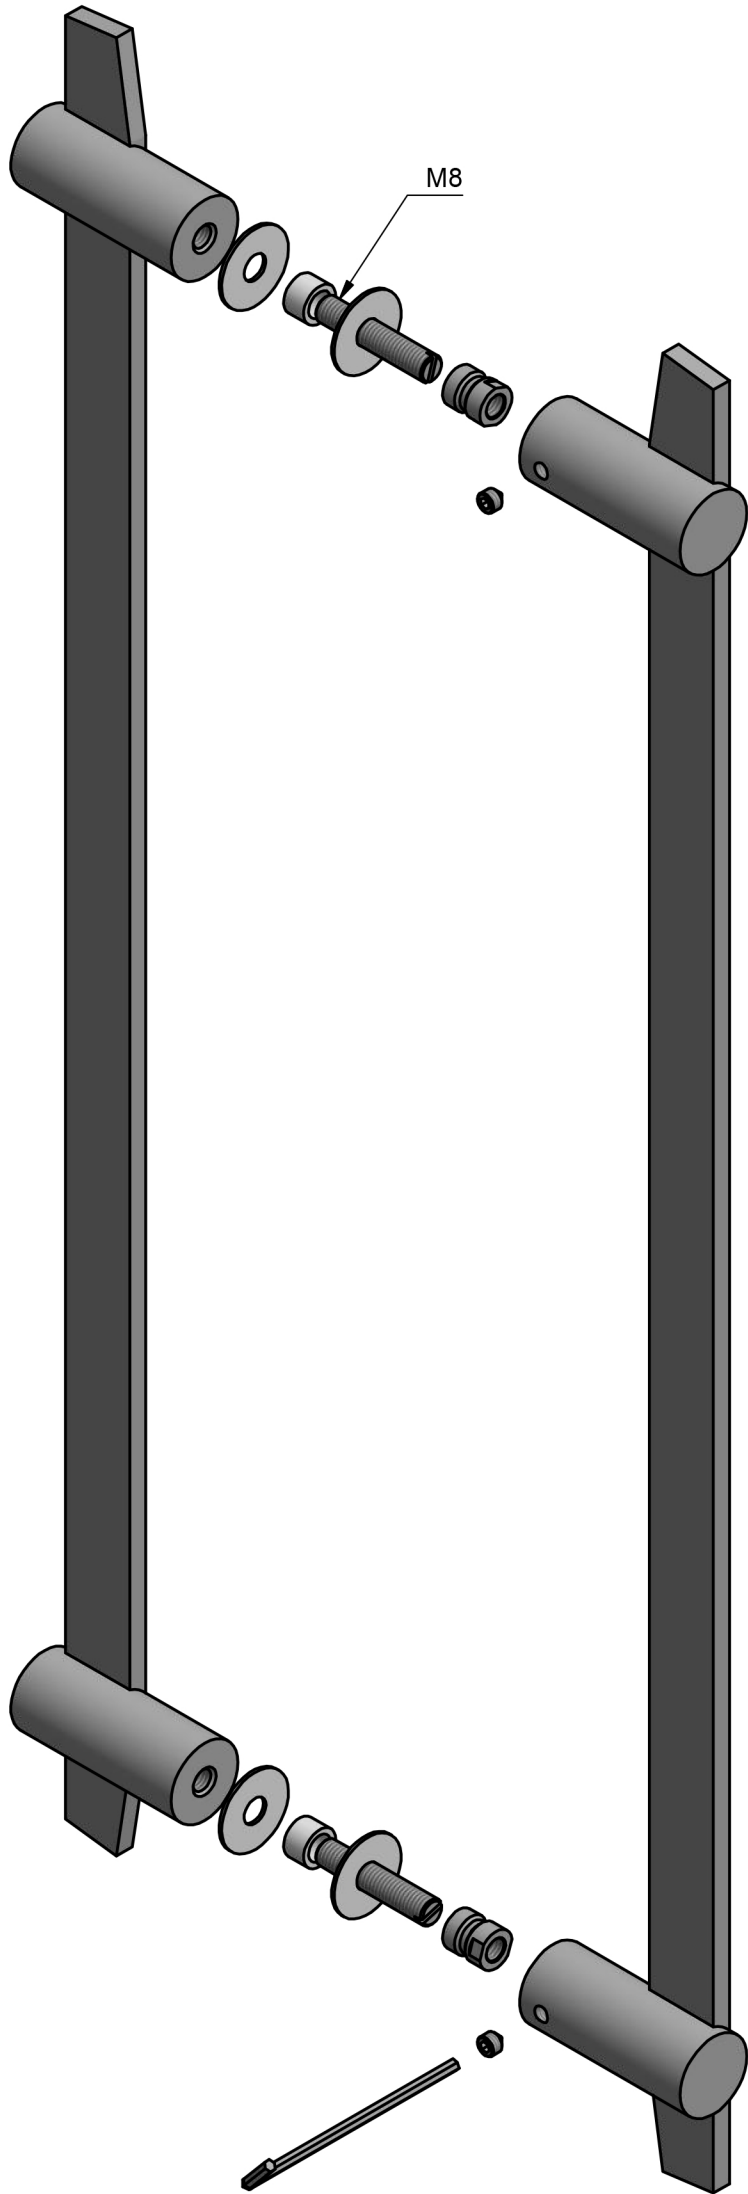

All information on the drawing is the property of Formani Holland B.V. and may not be copied, in any way whatsoever without obtaining the permission in writing from Formani Holland B.V.

TENSE BB500 PA

solid pull handle
back to back fixing
stainless steel

FORMANI®		Part number:	
		Description: TENSE BB500 PA	
Doc no.: 3301G001 TENSE BB500 PA V01.dwg	Creation date: 5-1-2016		Format: A3
Drawn by: Christian Brimbois	FORMANI HOLLAND B.V. FROM TWO TEASE ARCHITECTURAL HARDWARE		www.twotease.com.au info@twotease.com.au