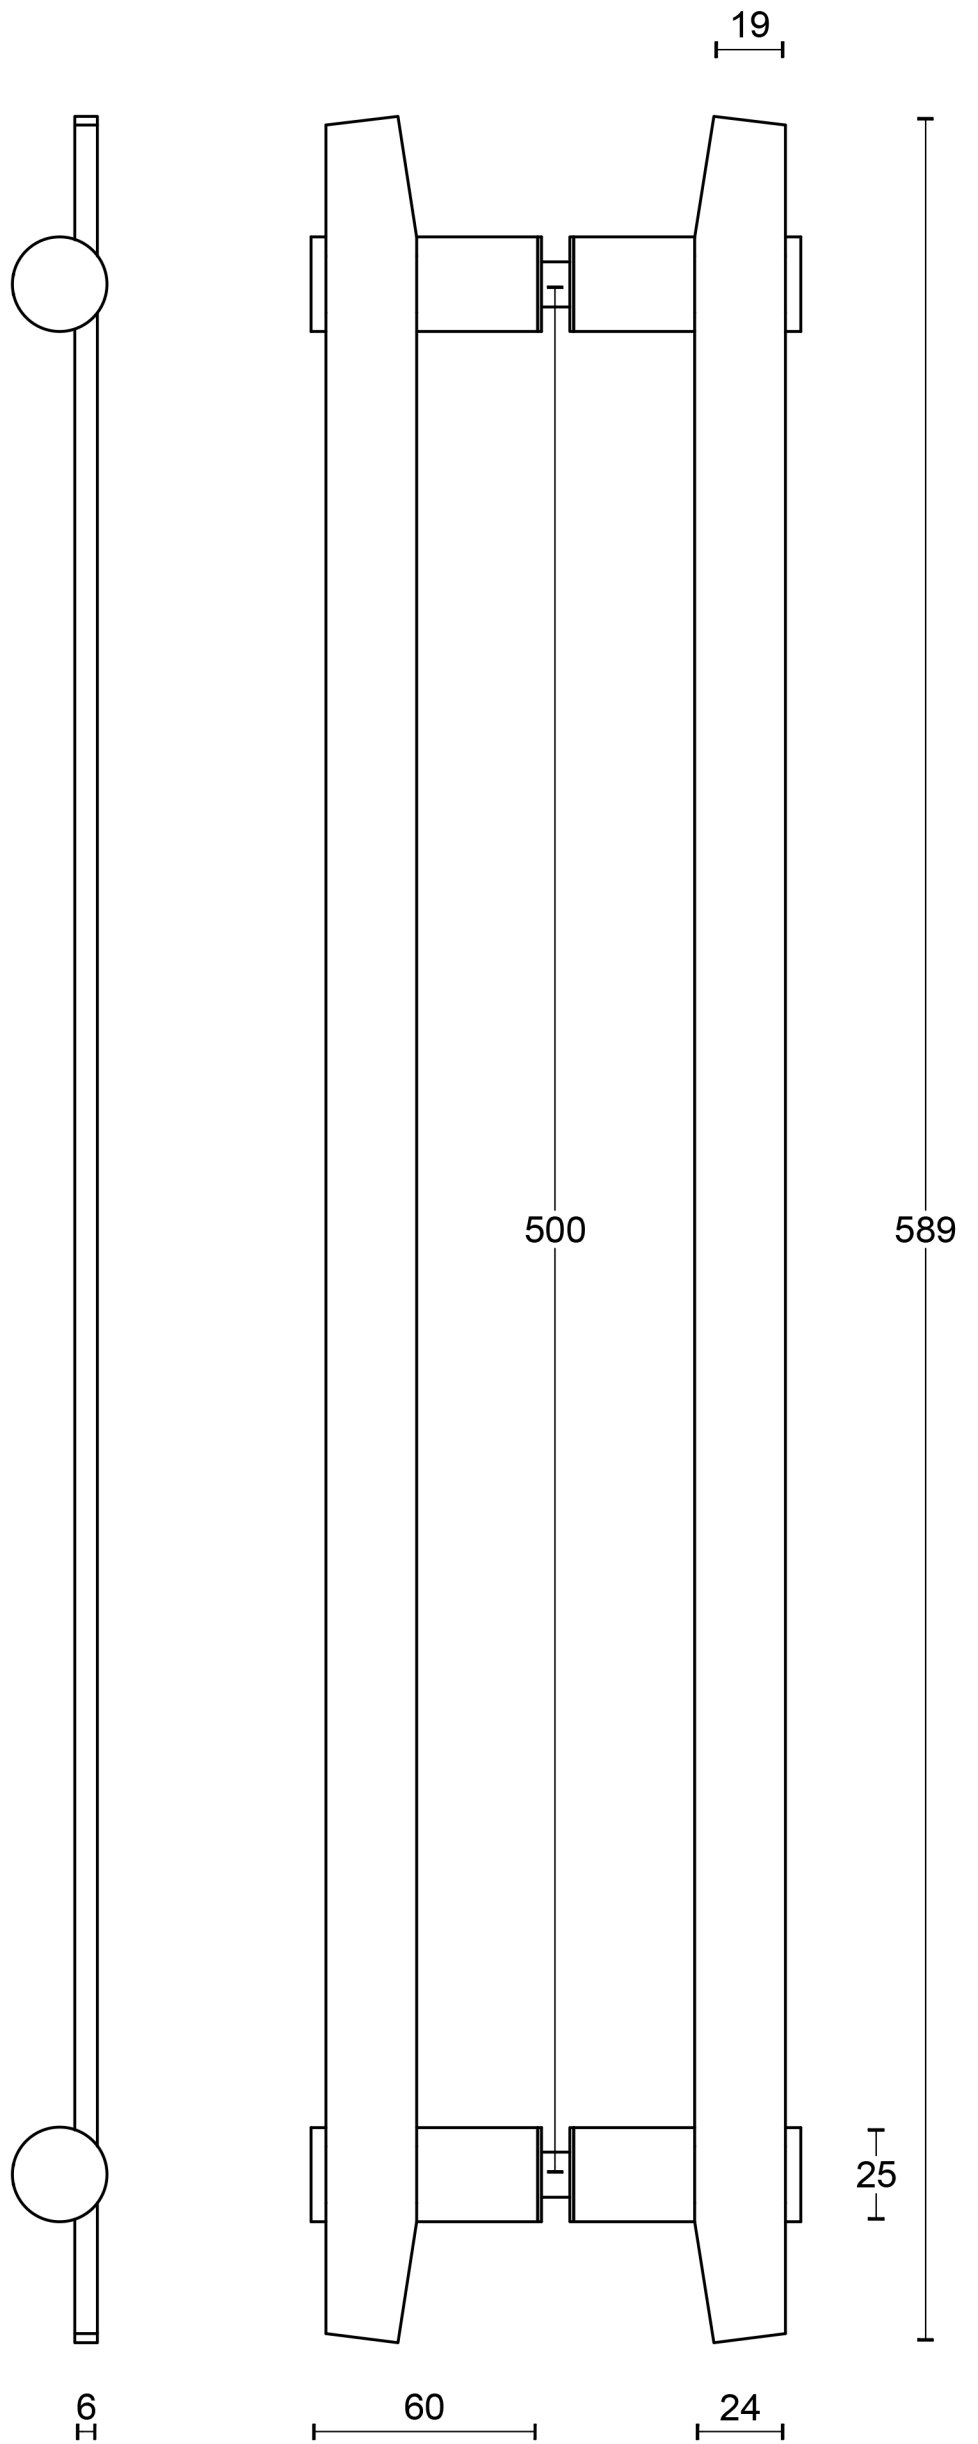

All information on the drawing is the property of Formani Holland B.V. and may not be copied, in any way whatsoever without obtaining the permission in writing from Formani Holland B.V.

TENSE BB500 PA

solid pull handle
back to back fixing
stainless steel

FORMANI®		Part number:	
		Description: TENSE BB500 PA	
Doc no.: 3301G001 TENSE BB500 PA V01.dwg	Creation date: 5-1-2016		Format: A3
Drawn by: Christian Brimbois	FORMANI HOLLAND B.V. FROM TWO TEASE ARCHITECTURAL HARDWARE		www.twotease.com.au info@twotease.com.au