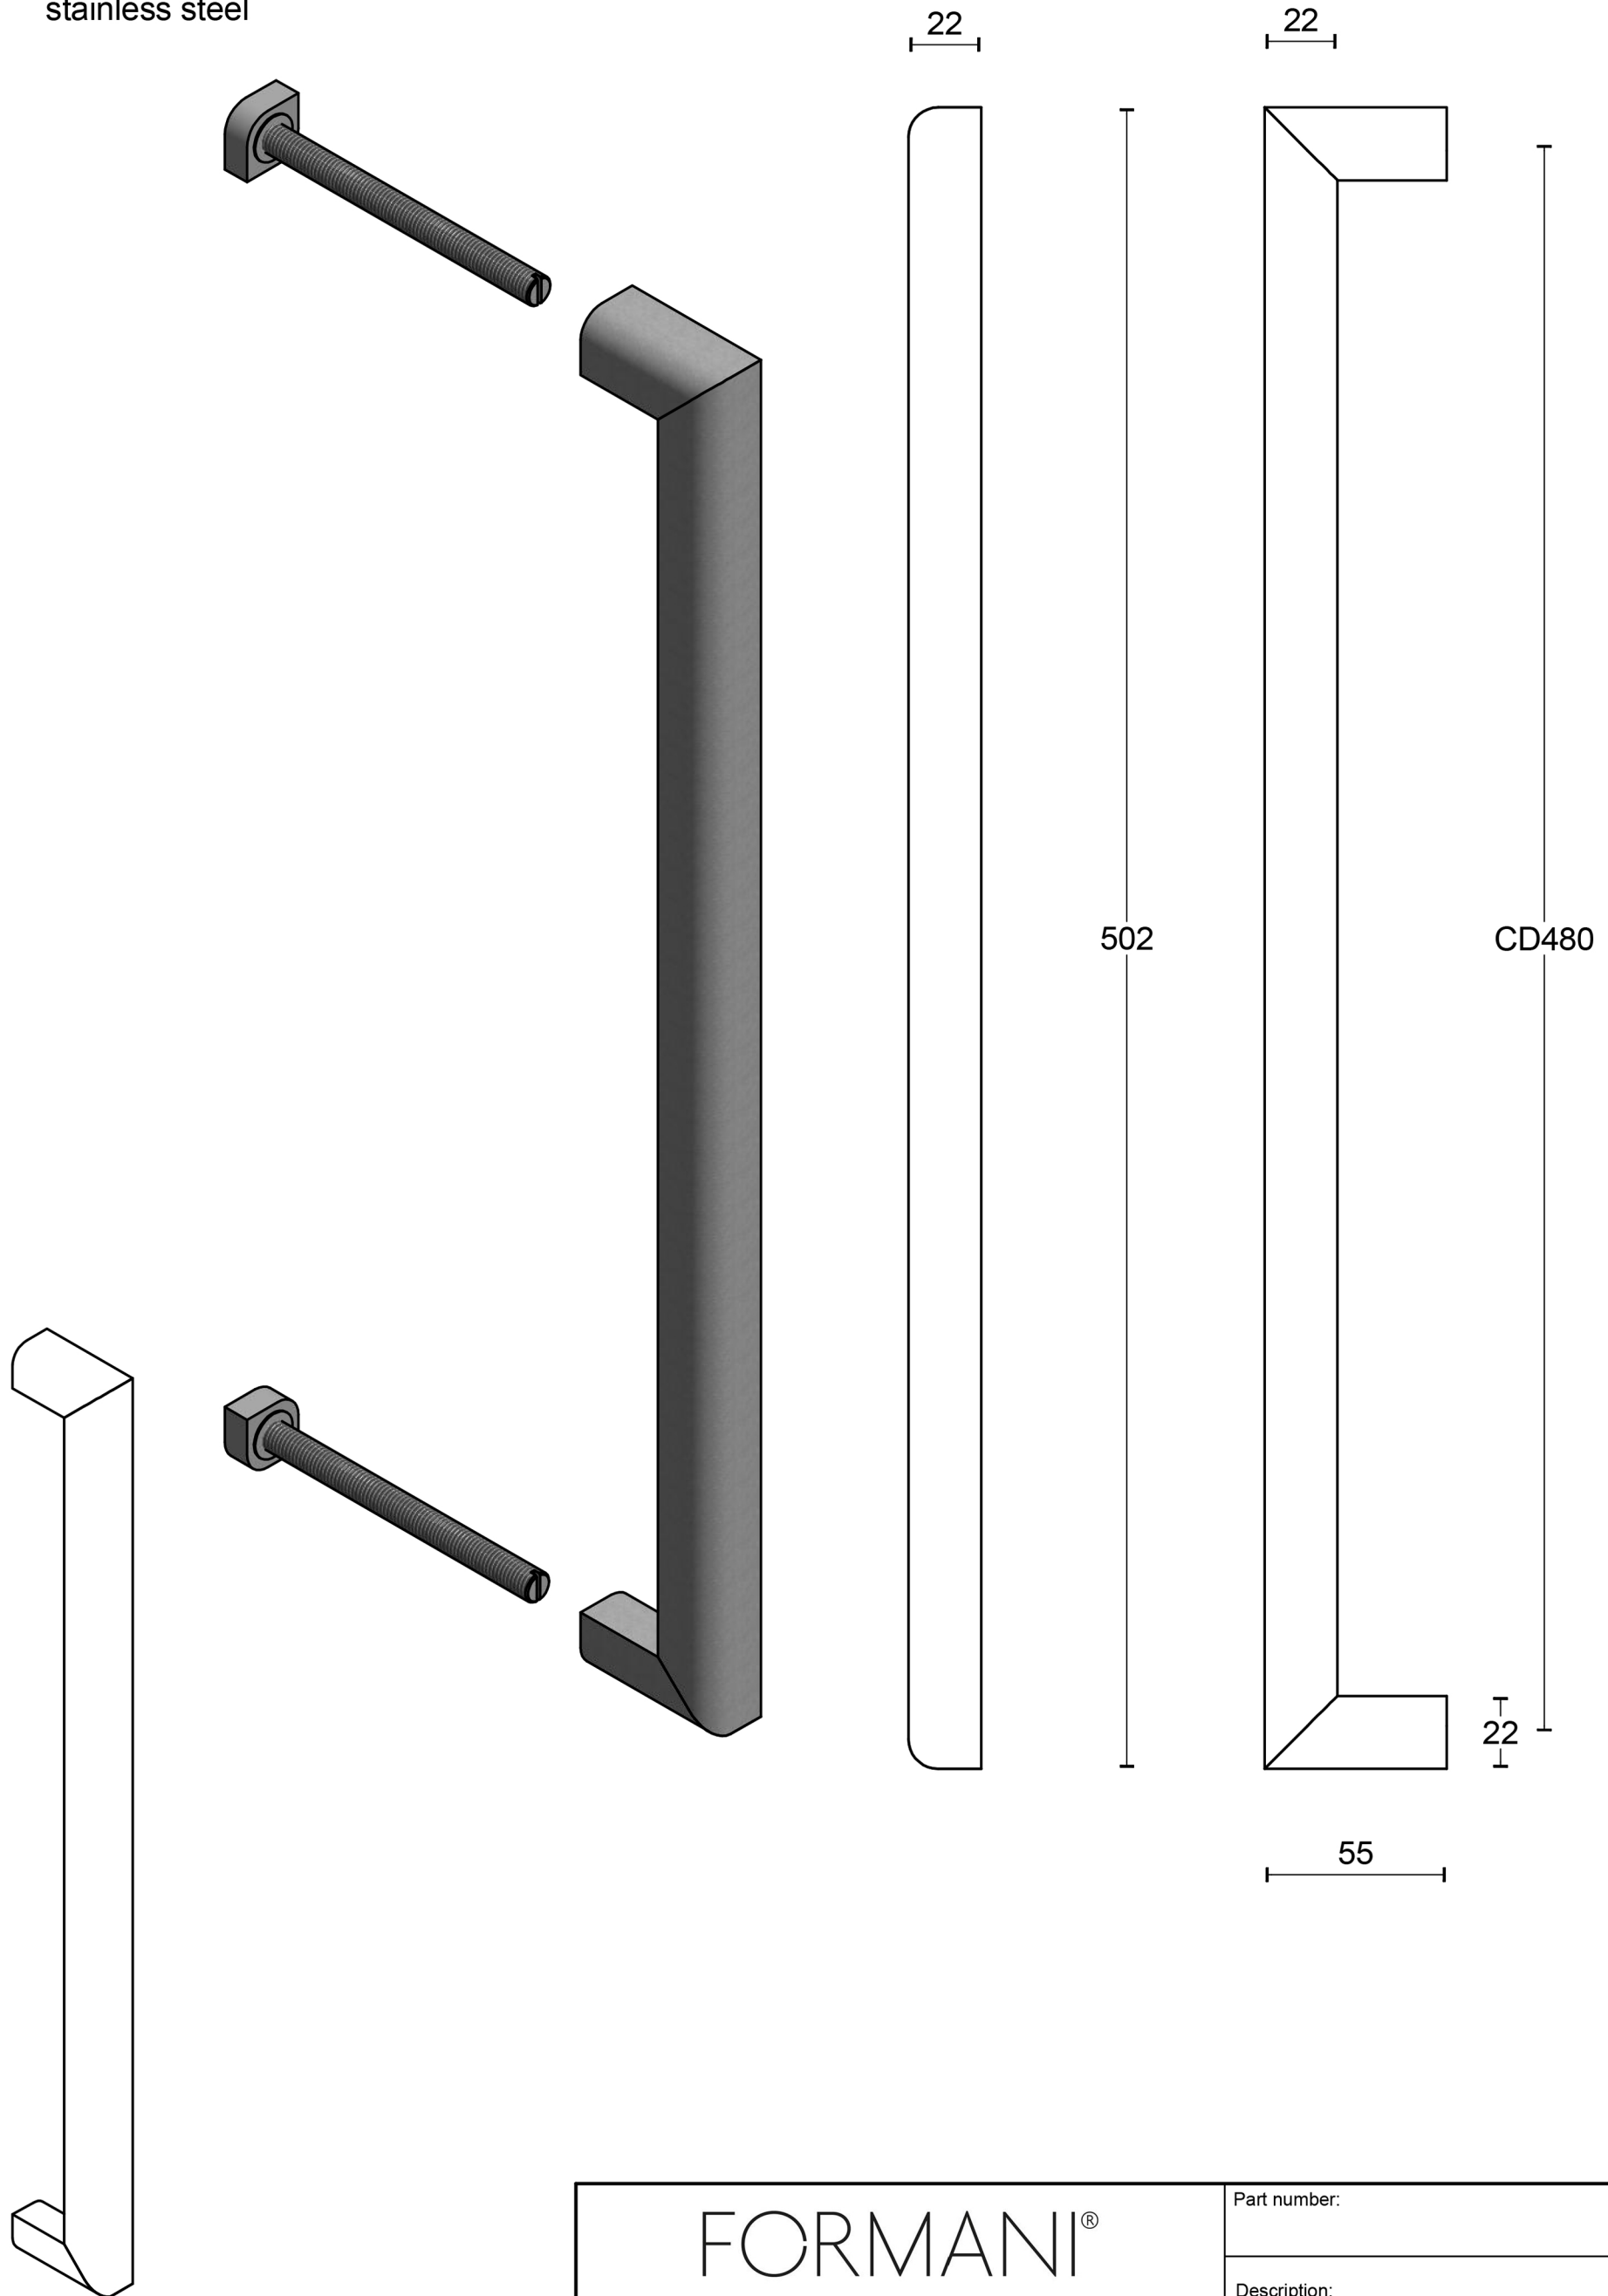

All information on the drawing is the property of Formani Holland B.V. and may not be copied, in any way whatsoever without obtaining the permission in writing from Formani Holland B.V.

**PB423 PS**

solid pull handle  
bolt through fixing  
stainless steel

<b>FORMANI®</b>		Part number:	
		<b>PB423 PS</b>	
Doc no.: 2701G003 PB423 PS V02.dwg		<b>A3</b>	Format:
Drawn by: Christian Brimbois	Creation date: 27-3-2013		
Formani Holland B.V. · FROM TWO TEASE ARCHITECTURAL HARDWARE		www.twotease.com.au info@twotease.com.au	