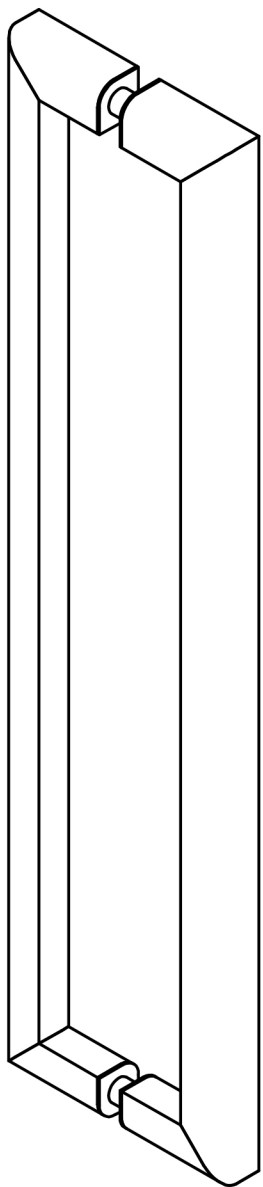

All information on the drawing is the property of Formani Holland B.V. and may not be copied, in any way whatsoever without obtaining the permission in writing from Formani Holland B.V.

PB423 PA

solid pull handle
back-to-back fixing
stainless steel

22

22

FORMANI®		Part number:	
		Description:	
Doc no.: 2701G003 PB423 PA V02.dwg	PB423 PA		Format:
Drawn by: Christian Brimbois Creation date: 27-3-2013			A3
Formani Holland B.V. · FROM TWO TEASE ARCHITECTURAL HARDWARE		www.twotease.com.au info@twotease.com.au	