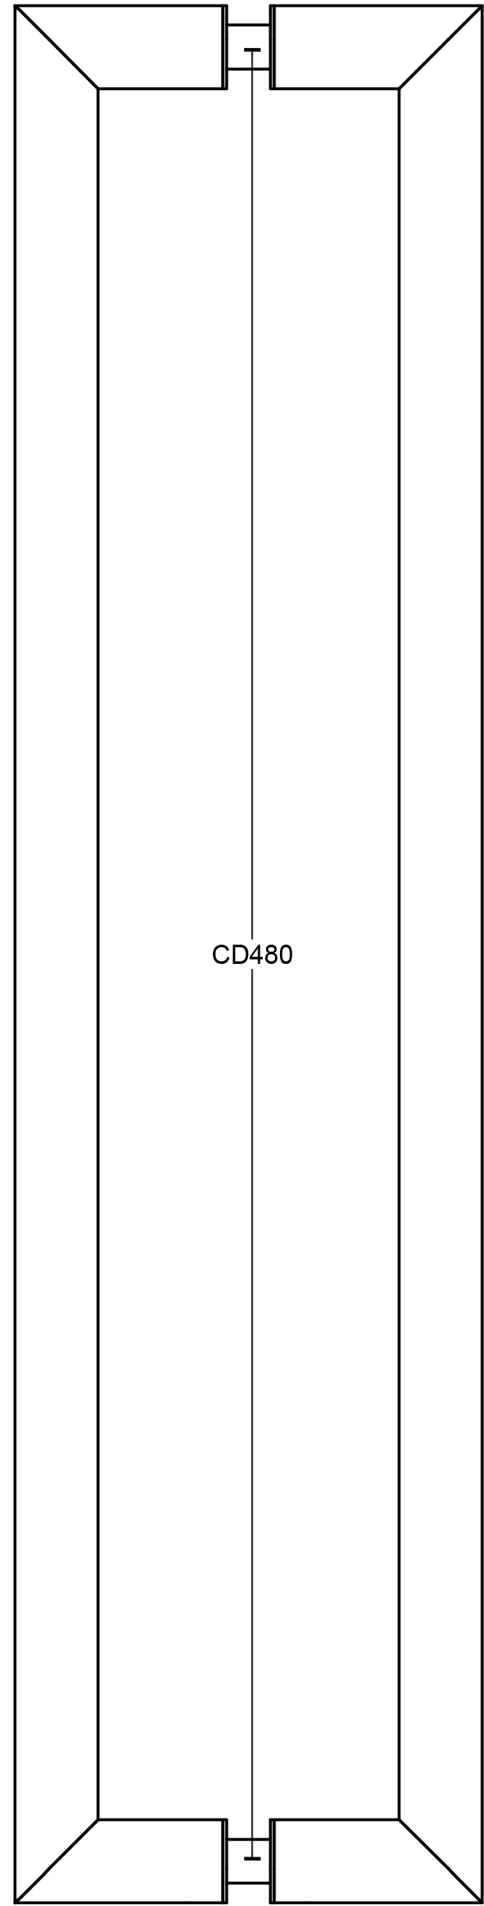

All information on the drawing is the property of Formani Holland B.V. and may not be copied, in any way whatsoever without obtaining the permission in writing from Formani Holland B.V.

PB423 PA

solid pull handle
back-to-back fixing
stainless steel

22

22

FORMANI®		Part number:	
		Description:	
Doc no.: 2701G003 PB423 PA V02.dwg	PB423 PA		Format:
Drawn by: Christian Brimbois Creation date: 27-3-2013			A3
Formani Holland B.V. · FROM TWO TEASE ARCHITECTURAL HARDWARE		www.twotease.com.au info@twotease.com.au	