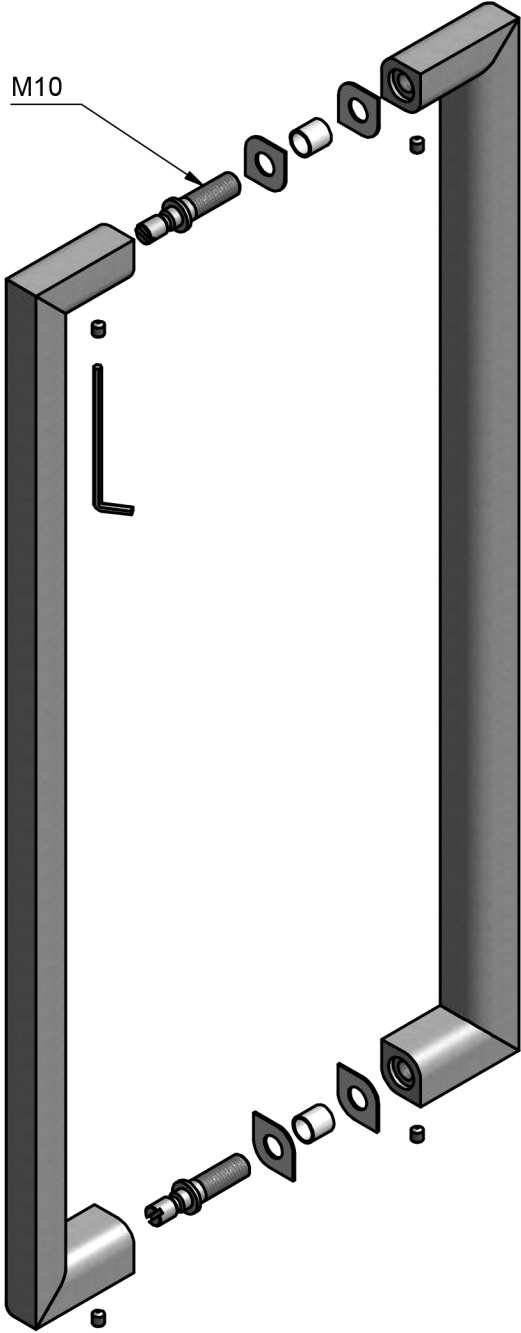

All information on the drawing is the property of Formani Holland B.V. and may not be copied, in any way whatsoever without obtaining the permission in writing from Formani Holland B.V.

PB423 PA

solid pull handle
back-to-back fixing
stainless steel

22

22

FORMANI®		Part number:	
		Description:	
Doc no.: 2701G003 PB423 PA V02.dwg	PB423 PA		Format:
Drawn by: Christian Brimbois Creation date: 27-3-2013			A3
Formani Holland B.V. · FROM TWO TEASE ARCHITECTURAL HARDWARE		www.twotease.com.au info@twotease.com.au	