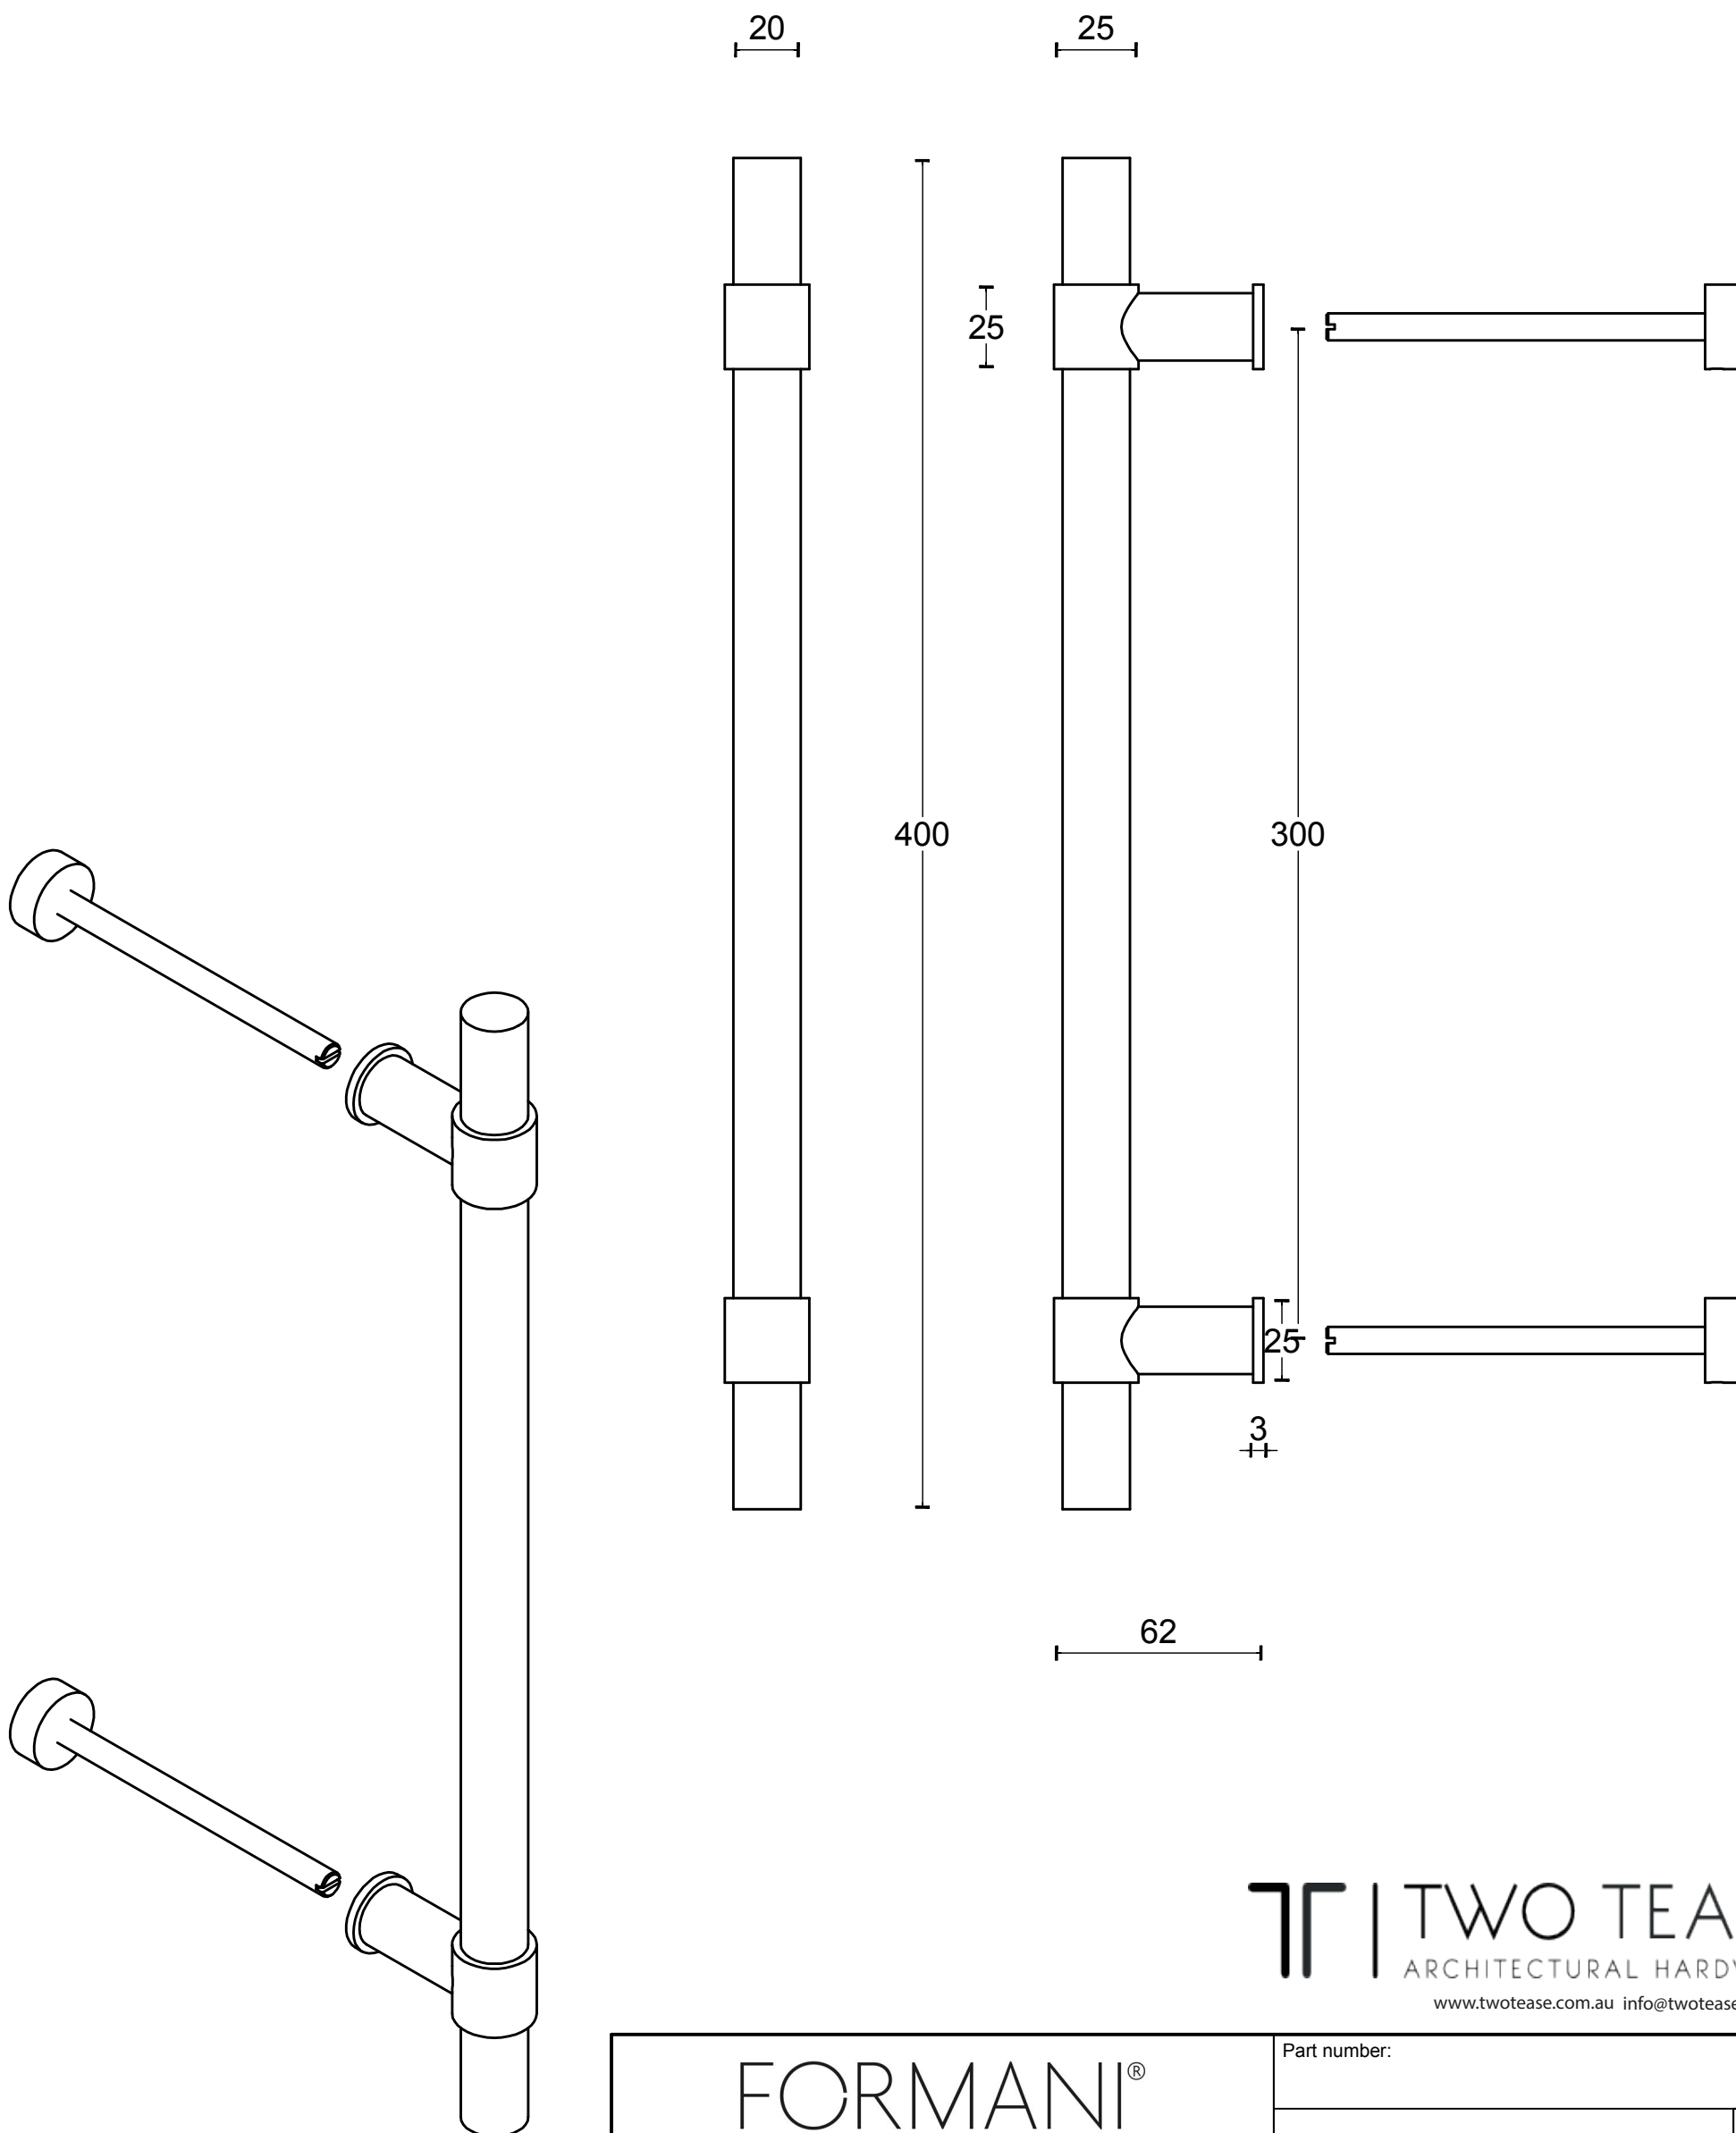

PB400 PS

pull handle
bolt through fixing
stainless steel

TWO TEASE
ARCHITECTURAL HARDWARE
www.twotease.com.au info@twotease.com.au

<h1>FORMANI®</h1>		Part number:	
		Description:	
Doc no.:	2701G001 PB400 PS V01.dwg	<h2>PB400 PS</h2>	Format:
Drawn by:	Christian Brimbois		Creation date:
Formani Holland B.V. · Amerikalaan 55 · 6199 AE Maastricht Airport · tel: +31 (0)43 308 90 00 · www.formani.nl · info@formani.nl			