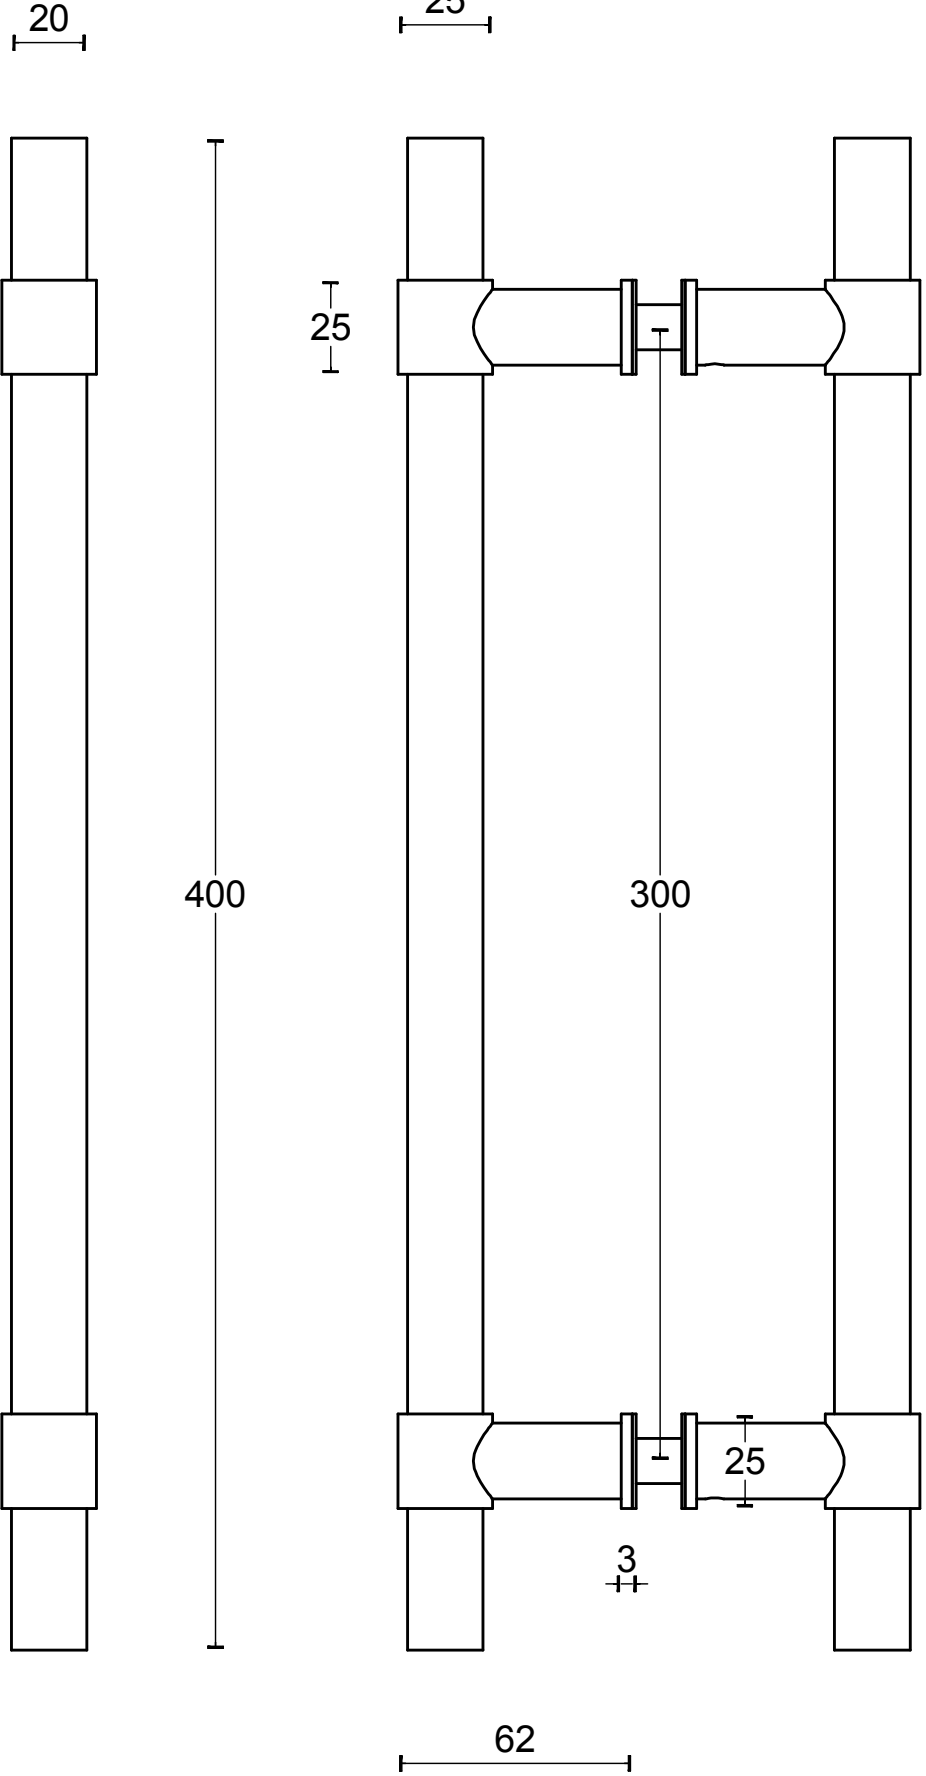

PB400 PA

pull handle
back-to-back fixing
stainless steel

TWO TEASE
ARCHITECTURAL HARDWARE
www.twotease.com.au info@twotease.com.au

<h1>FORMANI®</h1>		Part number:	
		Description:	
Doc no.:	2701G001 PB400 PA V01.dwg	<h2>PB400 PA</h2>	Format:
Drawn by:	Christian Brimbois		Creation date:
Formani Holland B.V. · Amerikalaan 55 · 6199 AE Maastricht Airport · tel: +31 (0)43 308 90 00 · www.formani.nl · info@formani.nl			