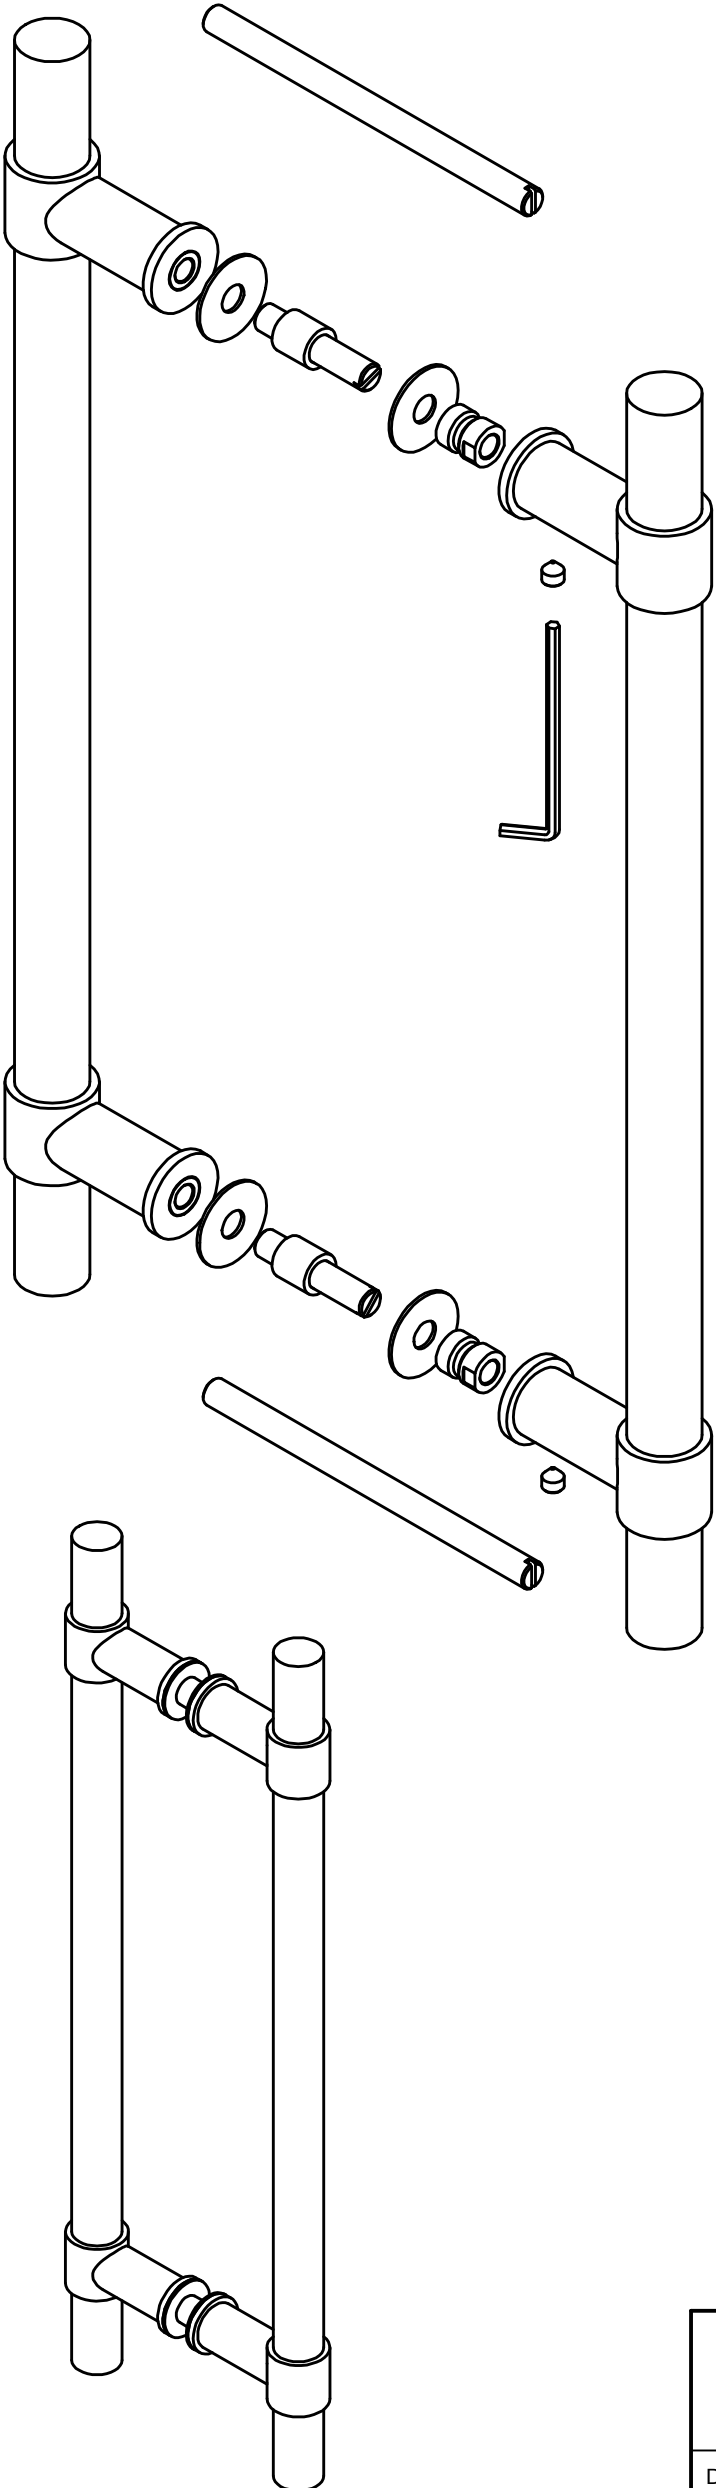

PB400 PA

pull handle
back-to-back fixing
stainless steel

TWO TEASE
ARCHITECTURAL HARDWARE
www.twotease.com.au info@twotease.com.au

<h1>FORMANI®</h1>		Part number:	
		Description:	
Doc no.:	2701G001 PB400 PA V01.dwg	<h2>PB400 PA</h2>	Format:
Drawn by:	Christian Brimbois		Creation date:
Formani Holland B.V. · Amerikalaan 55 · 6199 AE Maastricht Airport · tel: +31 (0)43 308 90 00 · www.formani.nl · info@formani.nl			

A3