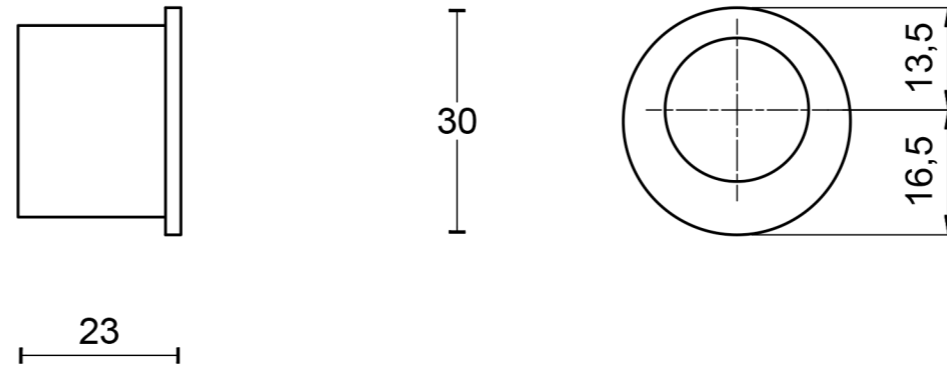

LB29

fingertip edge fitting
for glue fitting
stainless steel

FORMANI [®]		Part number:	
		LB29	
Doc no.: 2501Z072 LB29 V02.dwg		A3	Format:
Drawn by: Christian Brimbois	Creation date: 18-9-2017		
DISTRIBUTORS Two Tease Architectual Hardware 22/76 Reserve Rd Artarmon. NSW 2065 +(61) 2 9437 9876 info@twotease.com.au			