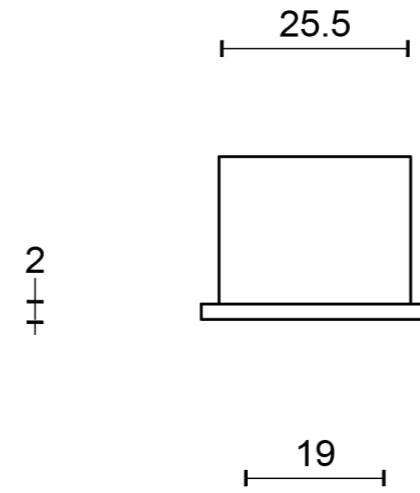

LB29

fingertip edge fitting
for glue fitting
stainless steel

FORMANI [®]		Part number:	
		LB29	
Doc no.: 2501Z072 LB29 V02.dwg		A3	Format:
Drawn by: Christian Brimbois	Creation date: 18-9-2017		
DISTRIBUTORS Two Tease Architectual Hardware 22/76 Reserve Rd Artarmon. NSW 2065 +(61) 2 9437 9876 info@twotease.com.au			