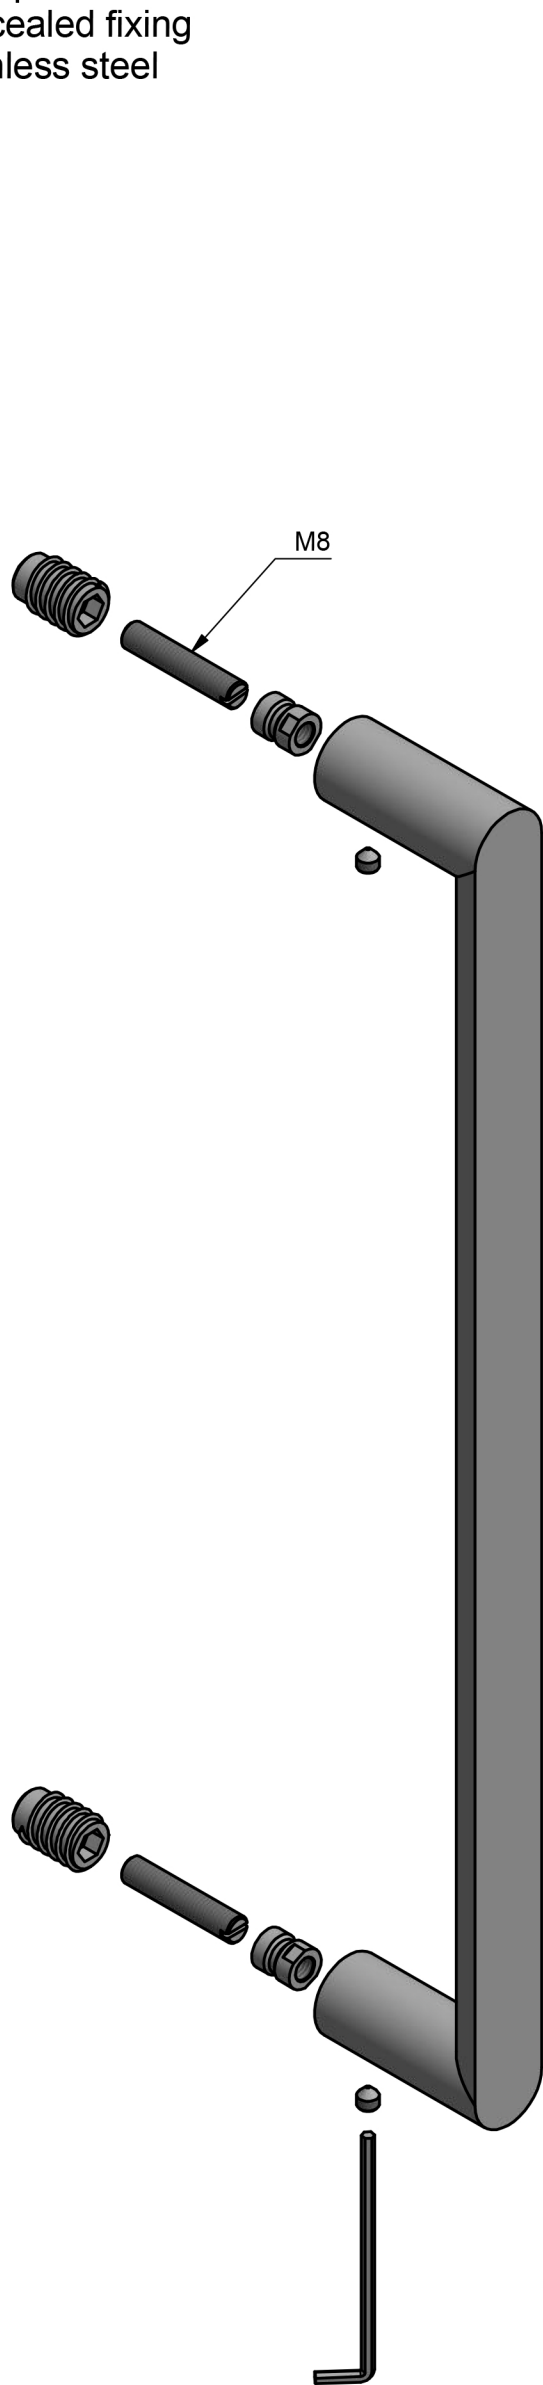

All information on the drawing is the property of Formani Holland B.V. and may not be copied, in any way whatsoever without obtaining the permission in writing from Formani Holland B.V.

PBA 400 NP

solid pull handle
concealed fixing
stainless steel

FORMANI®		Part number:	
Doc no.: 3701G001 PBA400 NP V01.dwg		PBA 400 NP	Format:
Drawn by: Christian Brimbois	Creation date: 5-10-2018		A3
FORMANI HOLLAND B.V.		FROM TWO TEASE ARCHITECTURAL HARDWARE www.twotease.com.au info@twotease.com.au	