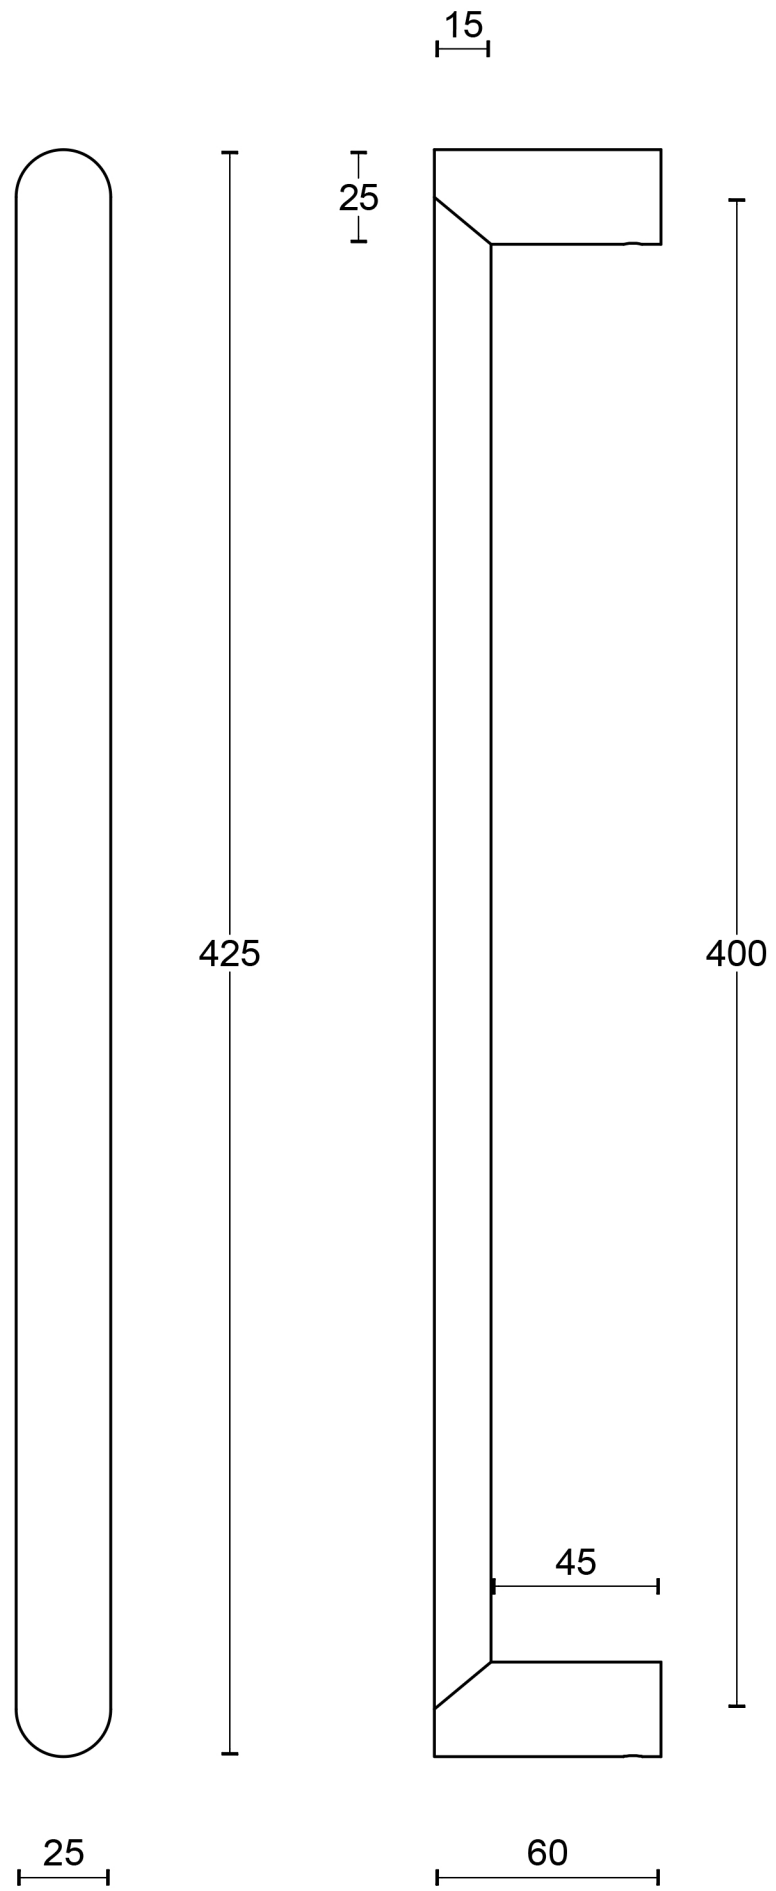

All information on the drawing is the property of Formani Holland B.V. and may not be copied, in any way whatsoever without obtaining the permission in writing from Formani Holland B.V.

PBA 400 NP

solid pull handle
concealed fixing
stainless steel

FORMANI®		Part number:	
Doc no.: 3701G001 PBA400 NP V01.dwg		PBA 400 NP	Format:
Drawn by: Christian Brimbois	Creation date: 5-10-2018		A3
FORMANI HOLLAND B.V.		FROM TWO TEASE ARCHITECTURAL HARDWARE www.twotease.com.au info@twotease.com.au	