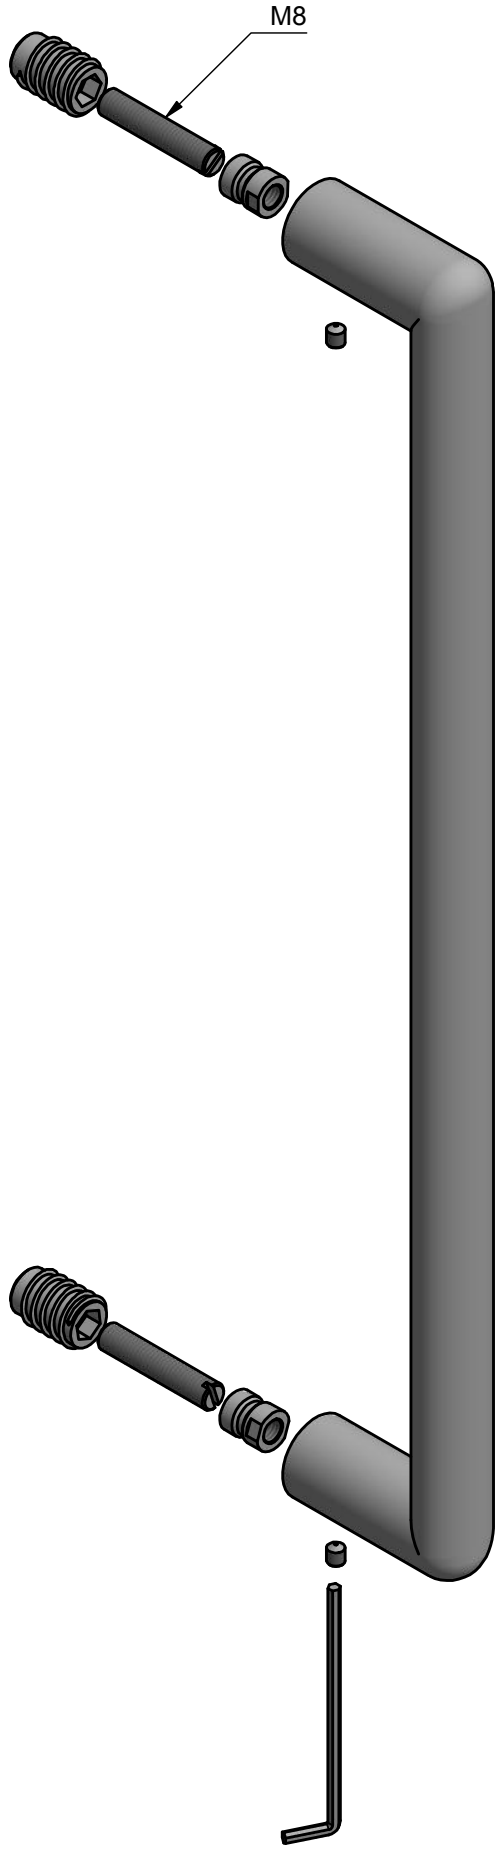

PBI400 NP

solid pull handle
concealed fixing
stainless steel

25

425

25

18

42

60

400

FORMANI®		Part number:	
Doc no.: 3601G001 PBI400NP V01.dwg	Drawn by: Christian Brimbois	PBI400 NP	Format:
Creation date: 4-12-2018			A3
FORMANI HOLLAND B.V.		Formani FROM TWO TEASE ARCHITECTURAL HARDWARE www.twotease.com.au info@twotease.com.au	