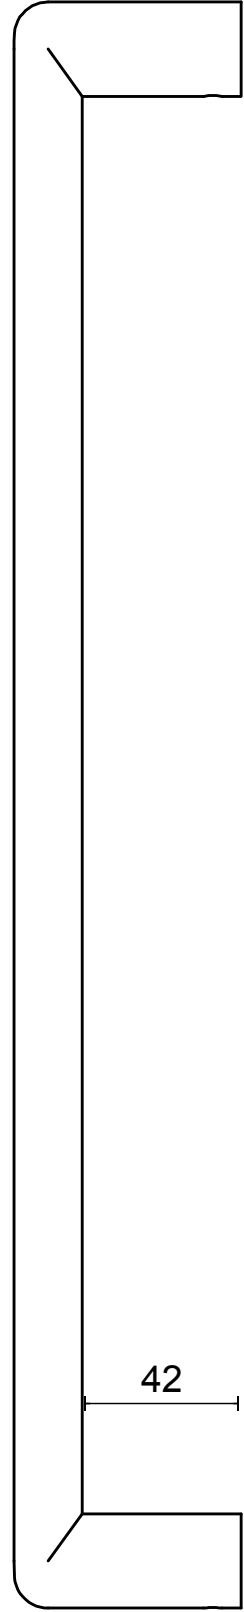

PBI400 NP

solid pull handle
concealed fixing
stainless steel

25

425

25

18

42

60

400

FORMANI®		Part number:	
Doc no.: 3601G001 PBI400NP V01.dwg	Drawn by: Christian Brimbois	PBI400 NP	Format:
Creation date: 4-12-2018			A3
FORMANI HOLLAND B.V.		Formani FROM TWO TEASE ARCHITECTURAL HARDWARE www.twotease.com.au info@twotease.com.au	