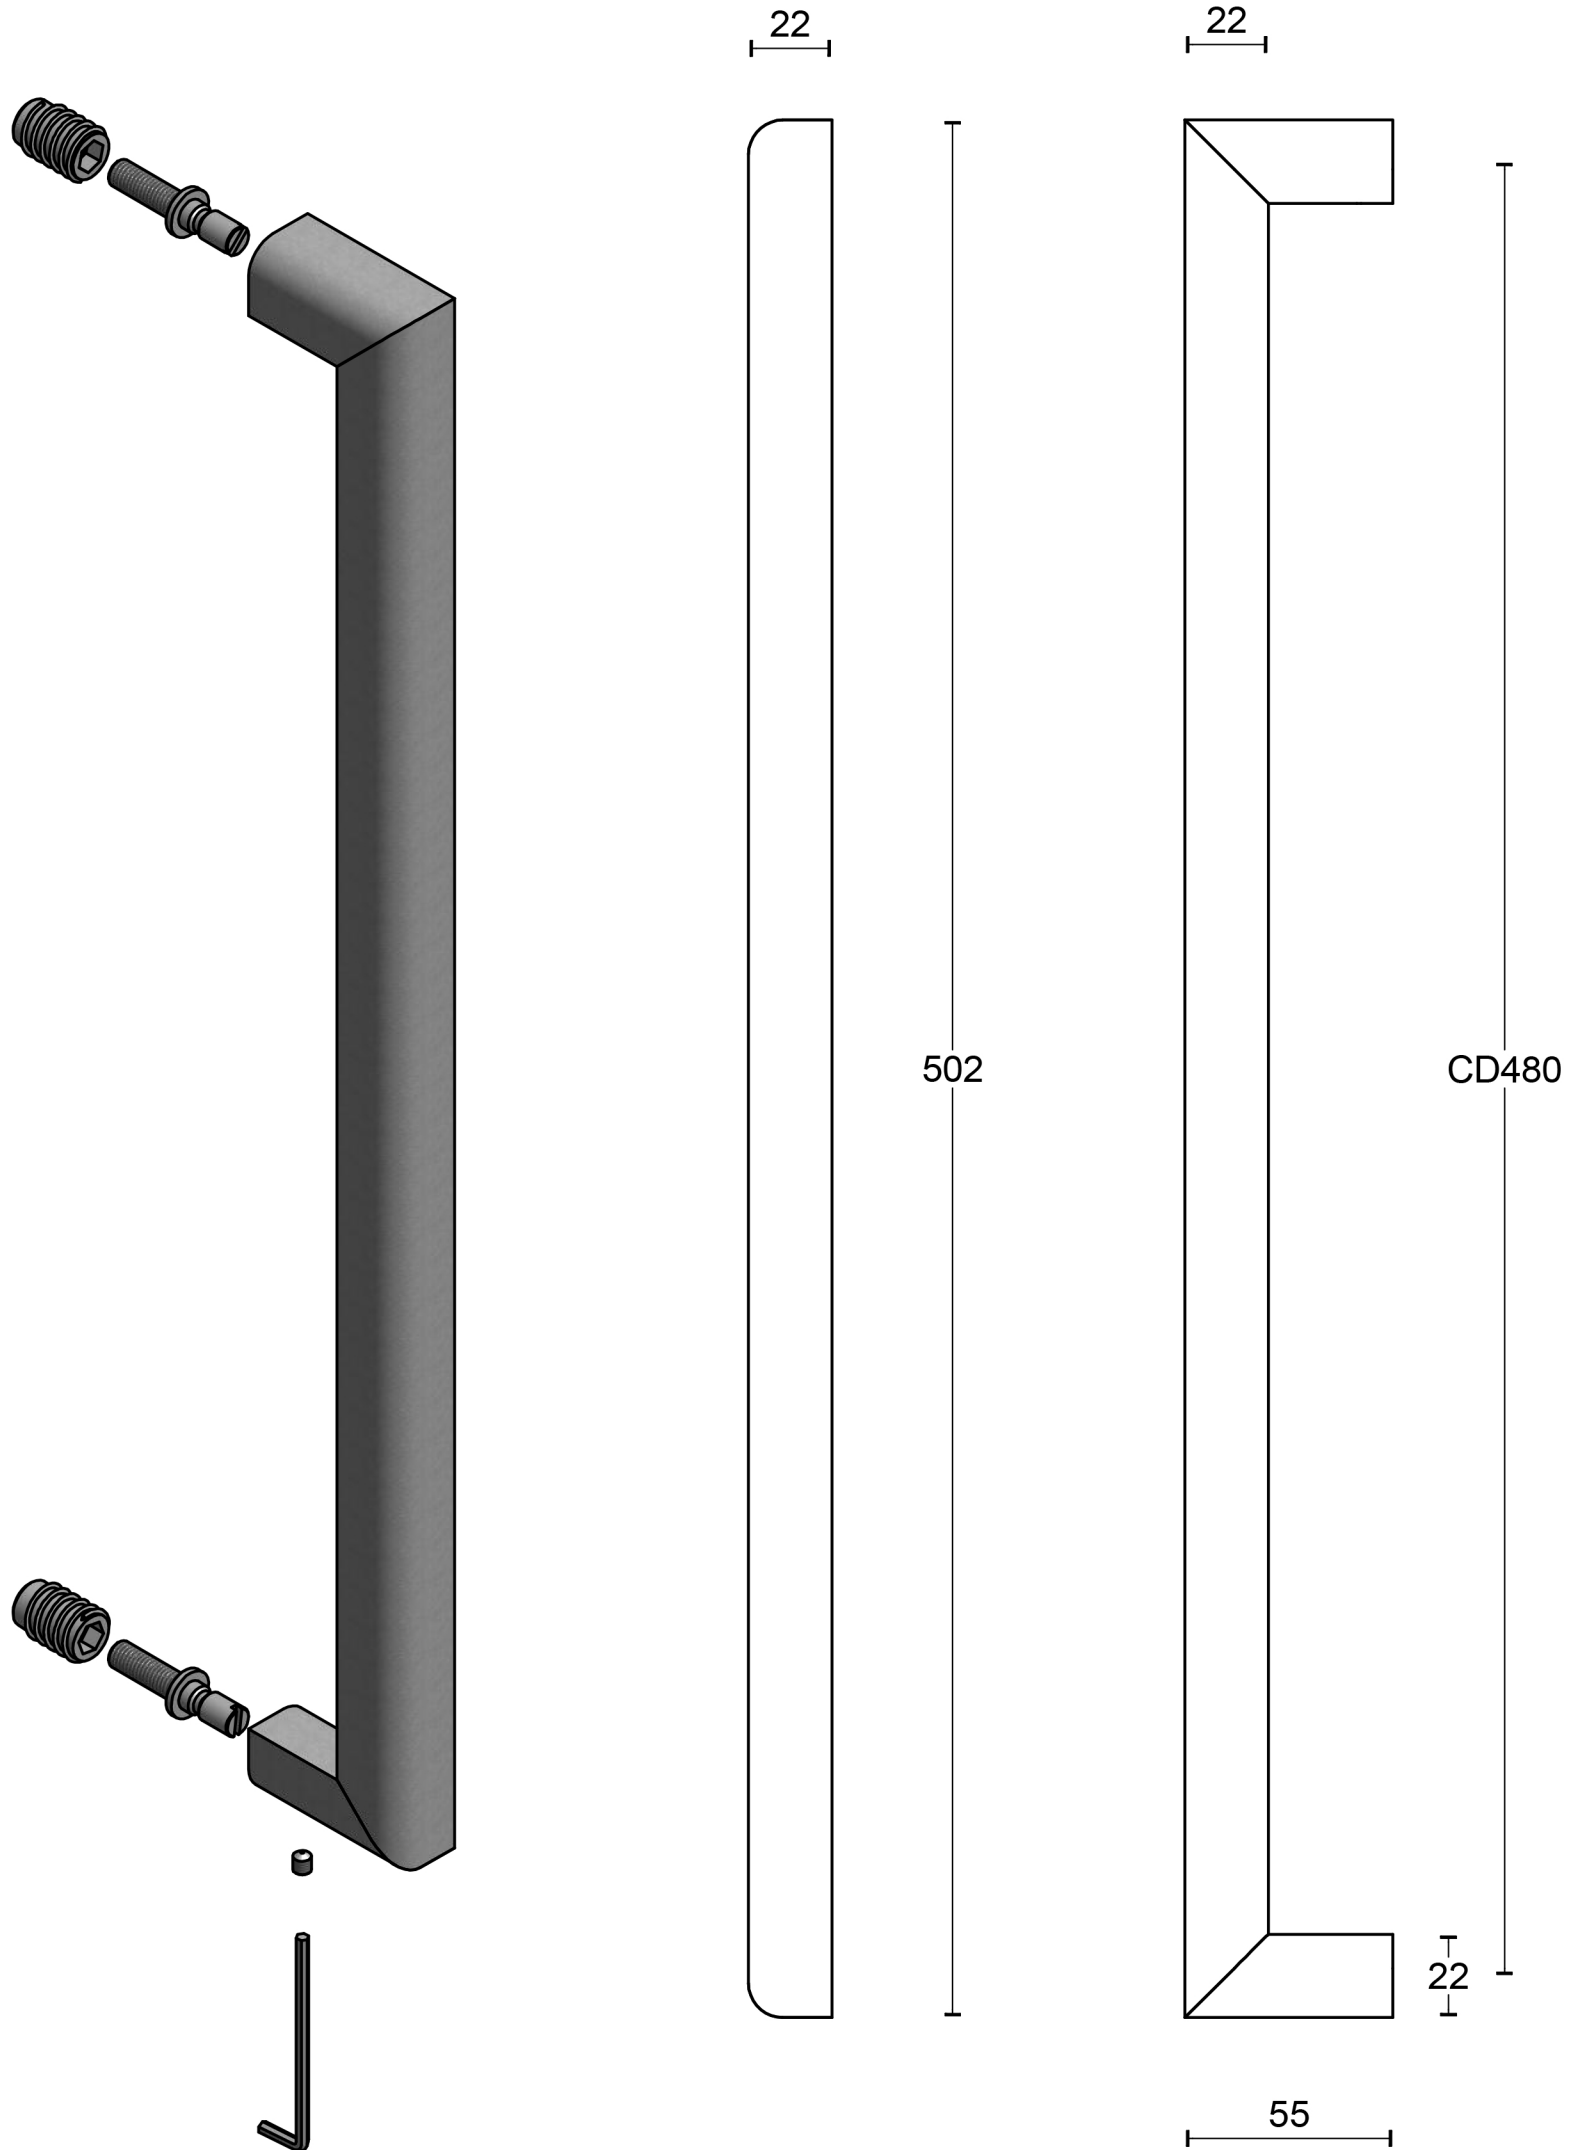

All information on the drawing is the property of Formani Holland B.V. and may not be copied, in any way whatsoever without obtaining the permission in writing from Formani Holland B.V.

PB423 NP

solid pull handle
concealed fixing
stainless steel

FORMANI®		Part number:	
Doc no.: 2701G003 PB423 NP V02.dwg		PB423 NP	Format:
Drawn by: Christian Brimbois	Creation date: 27-3-2013		A3
Formani Holland B.V.		FROM TWO TEASE ARCHITECTURAL HARDWARE www.twotease.com.au info@twotease.com.au	