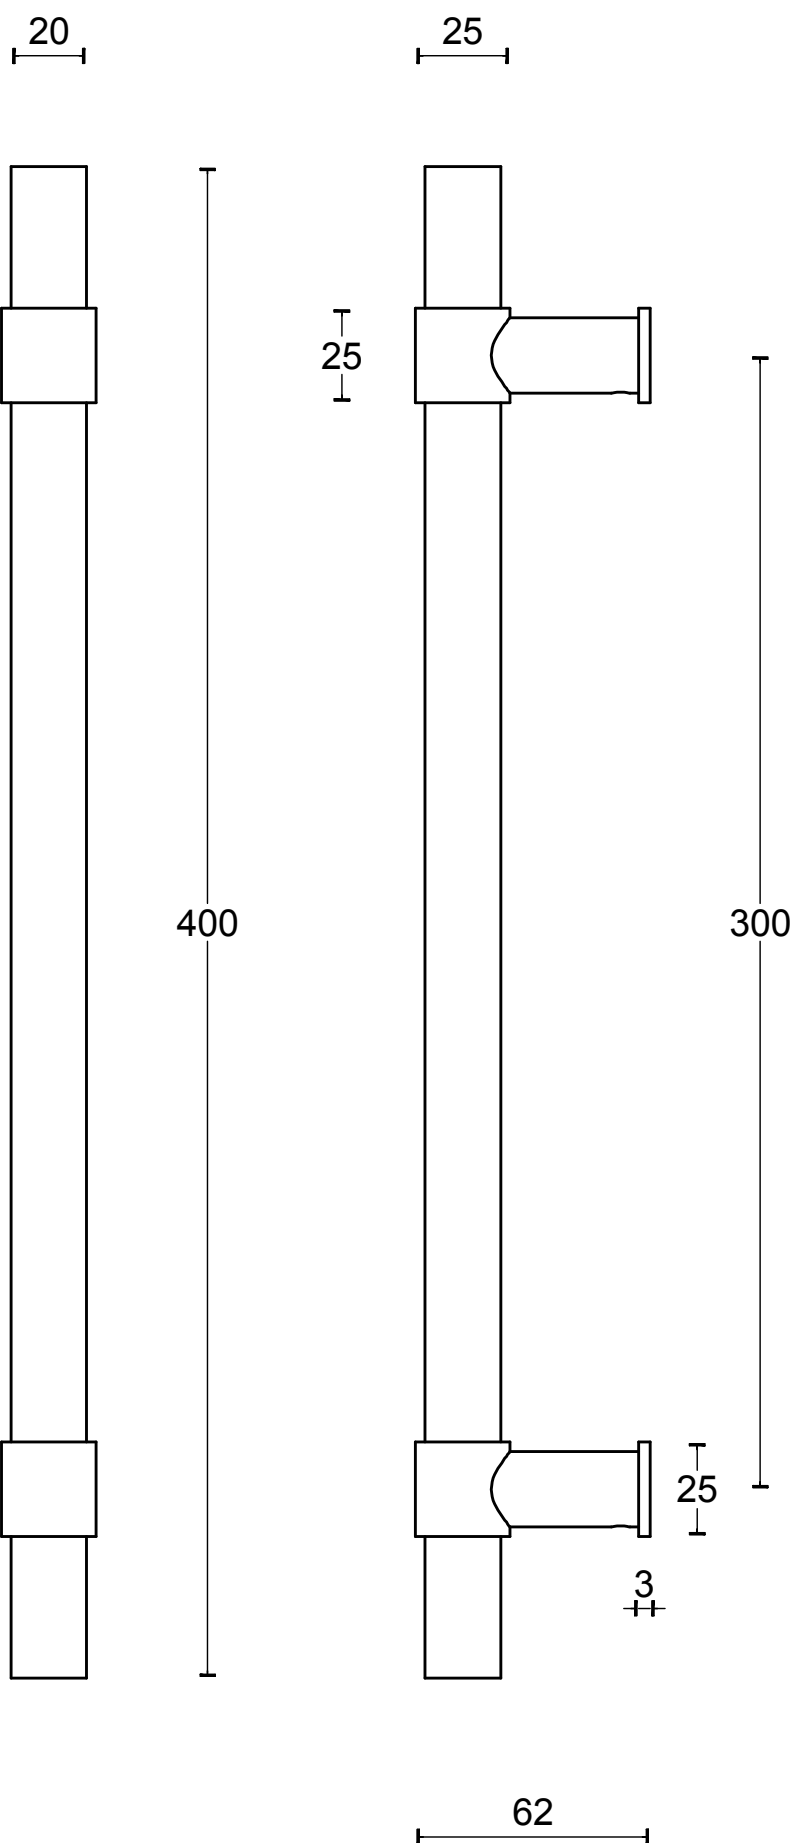

PB400 NP

pull handle
concealed fixing
stainless steel

TWO TEASE
ARCHITECTURAL HARDWARE
www.twotease.com.au info@twotease.com.au

<h1>FORMANI®</h1>		Part number:	
		Description:	
Doc no.:	2701G001 PB400 NP V01.dwg	<h2>PB400 NP</h2>	Format:
Drawn by:	Christian Brimbois		Creation date:
Formani Holland B.V. · Amerikalaan 55 · 6199 AE Maastricht Airport · tel: +31 (0)43 308 90 00 · www.formani.nl · info@formani.nl			