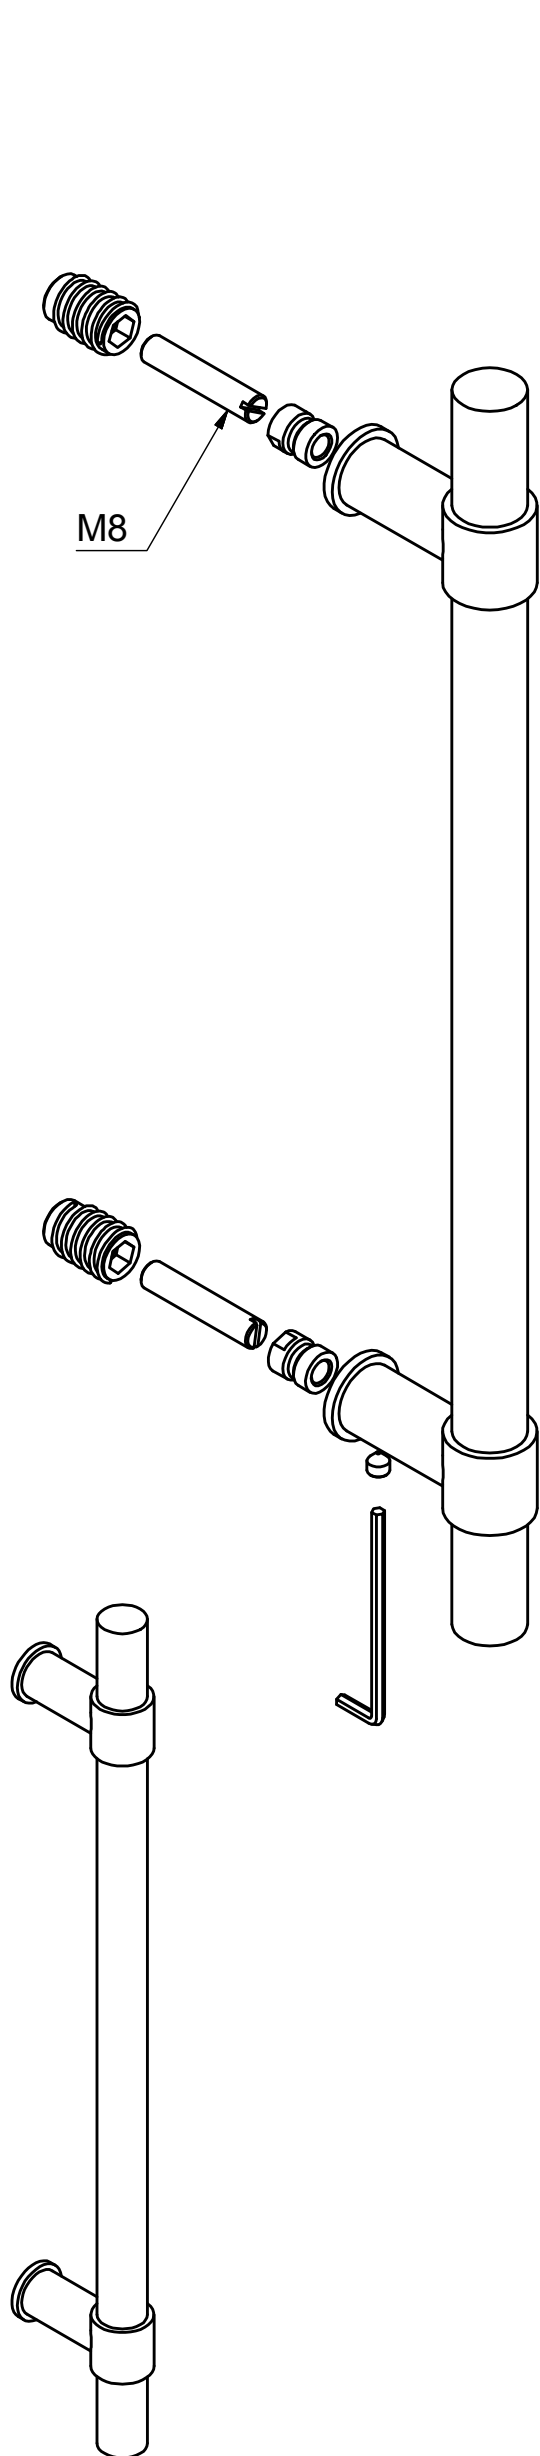

PB400 NP

pull handle
concealed fixing
stainless steel

TWO TEASE
ARCHITECTURAL HARDWARE
www.twotease.com.au info@twotease.com.au

<h1>FORMANI®</h1>		Part number:	
		Description:	
Doc no.:	2701G001 PB400 NP V01.dwg	<h2>PB400 NP</h2>	Format:
Drawn by:	Christian Brimbois		Creation date:
Formani Holland B.V. · Amerikalaan 55 · 6199 AE Maastricht Airport · tel: +31 (0)43 308 90 00 · www.formani.nl · info@formani.nl			