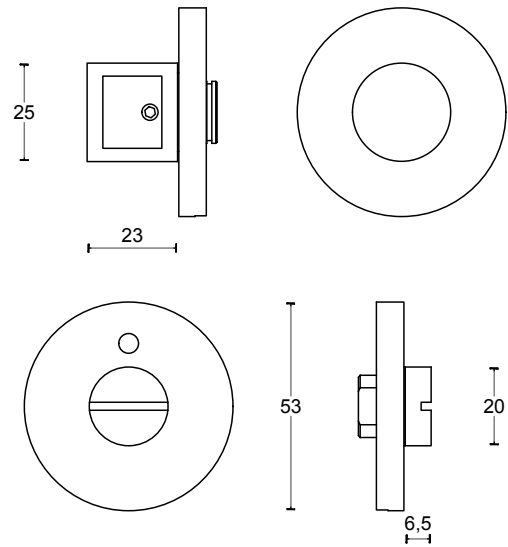

TENSE LEVER

FORMANI | Bertram Beerbaum

Shown Above: BB100-G - Satin Black (NM)

Lever Handle	Code	Privacy	Code
BB100-G 19x6mm, 148,5mm long sprung on a rose	3301D001NMXX0	BB-WC53 Turn and release round privacy set including 5/6/7/8mm pin.	3301T002NMXXU
BB101-G 19x6mm Lever, 147mm long sprung on a round rose	3301D002NMXX0	BB-WCQ50 Turn and release square privacy set including 5/6/7/8mm pin.	3301T002NMXXU
BB102-G 25x6 Lever, 132mm long sprung on a round rose	3301D003NMXX0		
BB103-G 25x6 Lever, 132mm long sprung on a round rose	3301D004NMXX0		
BB104-G 20x6 Lever, 245mm long sprung on a plate.	3301D005NMXX0		
		Escutcheons	Code
		BBY53 Round Key Escutcheons	3301Y001NMXX0
		LSQBY50 Square Key Escutcheons	1501Y062NMXX0

DRAWINGS

BB100-G

BB101-G

BB102-G

BB103-G

BB104-G

BB-WC53

BB-WCQ50

BBY53

LSQBY50

Two Tease offers a range of lock options for handles.
Click on the boxes to see more information.

AGB LOCKS

[Click Here](#)

TUBULAR LATCH & PRIVACY BOLTS

[Click Here](#)