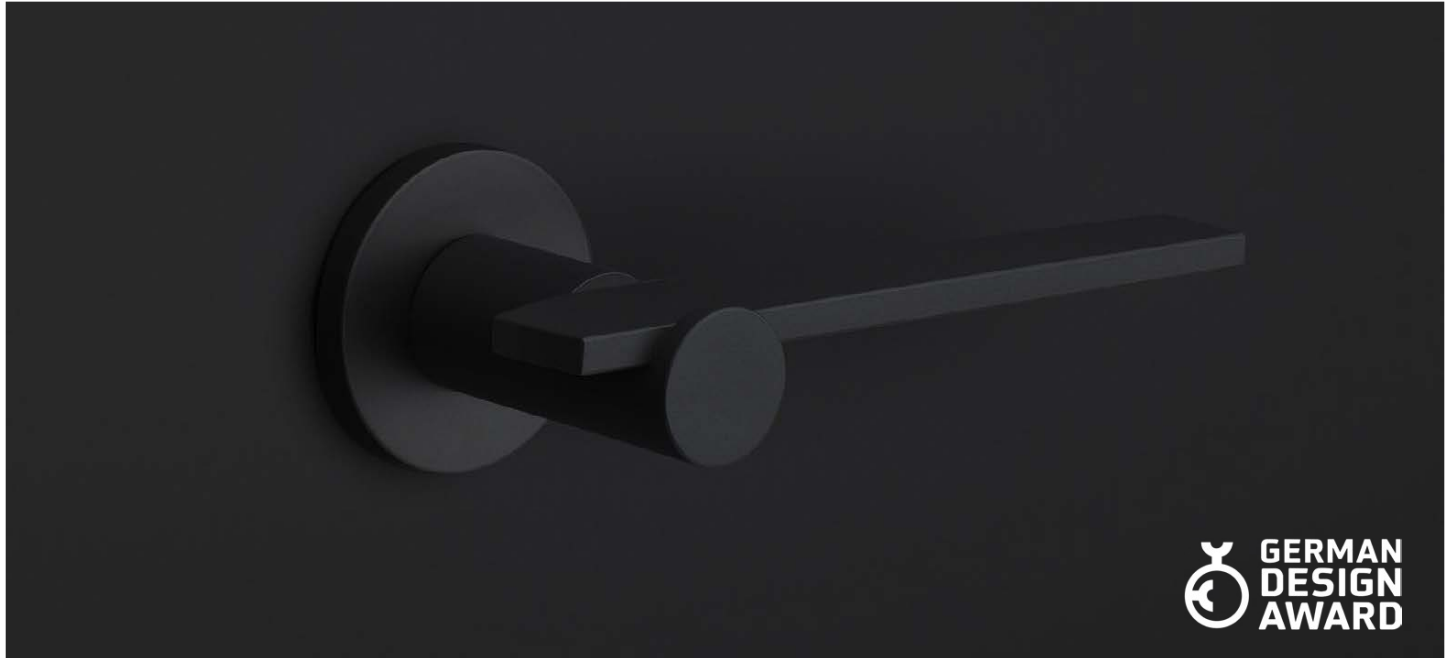

TENSE LEVER

FORMANI | Bertram Beerbaum

Shown Above: BB100-G - Satin Black (NM)

Lever Handle	Code	Privacy	Code
BB100-G 19x6mm, 148,5mm long sprung on a rose	3301D001NMXX0	BB-WC53 Turn and release round privacy set including 5/6/7/8mm pin.	3301T002NMXXU
BB101-G 19x6mm Lever, 147mm long sprung on a round rose	3301D002NMXX0	BB-WCQ50 Turn and release square privacy set including 5/6/7/8mm pin.	3301T002NMXXU
BB102-G 25x6 Lever, 132mm long sprung on a round rose	3301D003NMXX0		
BB103-G 25x6 Lever, 132mm long sprung on a round rose	3301D004NMXX0		
BB104-G 20x6 Lever, 245mm long sprung on a plate.	3301D005NMXX0		
		Escutcheons	Code
		BBY53 Round Key Escutcheons	3301Y001NMXX0
		LSQBY50 Square Key Escutcheons	1501Y062NMXX0

>> More finishes available on the next page.

BB100-G

AVAILABLE FINISHES	BB100-G HANDLES	BB-WC53 PRIVACY	BBY53 KEY ESCUTCHEON
Satin Stainless Steel IN	 3301D001INXX0	 3301T001INXXU	 3301Y001INXX0
PVD Satin Black NM	 3301D001NMXX0	 3301T001NMXXU	 3301Y001NMXX0
Bronze BR	 3301D001BRXX0	IMAGE UNAVAILABLE 3301T001BRXXU	 3301Y001BRXX0

BB103-G

Satin Stainless Steel | IN
3301D004INXX0

PVD Satin Black | NM
3301D004NMXX0

Bronze | BR
3301D004BRXX0

BB104-G

A lock with a 60mm backset is required for optimal use.

	BB104-G	BB-WCQ50	LSQBY50
AVAILABLE FINISHES	HANDLES	PRIVACY	KEY ESCUTCHEON
Satin Stainless Steel IN	 3301D005INXX0	 3301T002INXXU	 1501Y062INXX0
PVD Satin Black NM	 3301D005NMXX0	 3301T002NMXXU	 1501Y062NMXX0