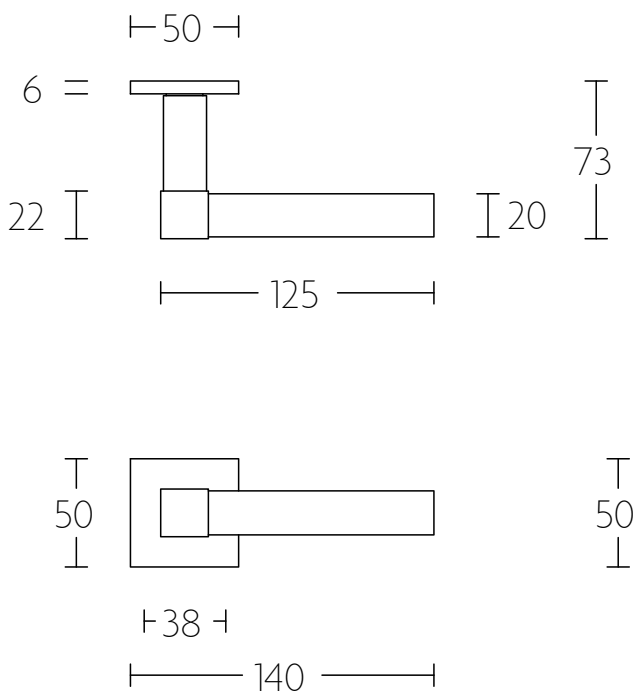

DRAWINGS

**LSQ1-G**

**LSQ2-G**

**LSQ3-G**

**LSQ4-G**

**LSQ5-G**

**LSQ7-G**

**VL125-G**

**LSQWC50**

**LSQBY50**

Two Tease offers a range of lock options for handles.  
Click on the boxes to see more information.

---

**AGB LOCKS**

[Click Here](#)

**TUBULAR LATCH & PRIVACY BOLTS**

[Click Here](#)