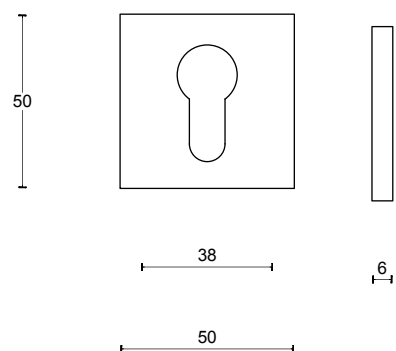

LSQ5-G

LSQ7-G

VL125-G

LSQWC50

LSQBY50