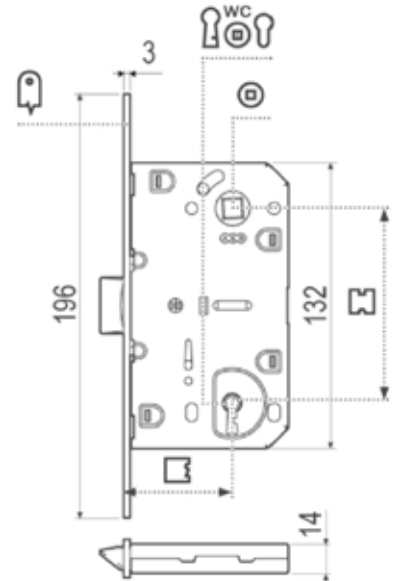

MEDIANA EVOLUTION

Backset

Euro Cylinder	50mm	B01103.50.XX
	60mm	B01103.60.XX
Passage / Bathroom	50mm	B01102.50.XX
	60mm	B01102.60.XX