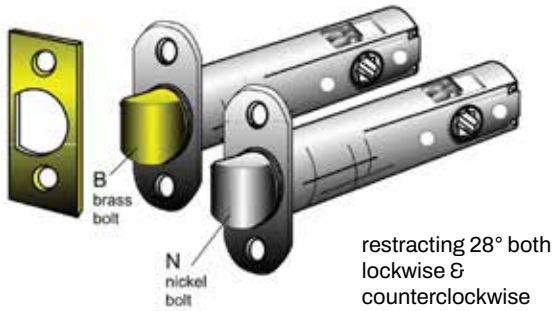

Model: LT843

Models L T843 Tubular Latch has a unique design - requiring only 28 degrees, both clockwise and counter-clockwise rotations on either side to retract the Bolt.

The forged solid brass Bolt is reversible to facilitate door handing; supplied with satin brass "B" or satin nickel "N" finishes.

The housing features with a pair of 38mm center to center holes, allowing trim / rosette through bolting mount horizontally. The 28 degree short retracting Latches are assembled with Knob strength only. Power Pack (L T-RS150) or a similar assist spring cage on each side is recommended for Lever application if the lever is of heavy construction/weight.

HUB SIZE: 8.0mm² | 7.3mm Diamond

FINISHES: 10B Oil Rubbed Bronze
15 Satin Nickel
3 Bright Brass

Universal Hub 8mm on square
& 7.3mm on diamond

LATCHES

Stock No.	Backset	Function	Retracting
LT843KS8B-10B	60mm	Passage	28°
LT843KS8N-15	60mm	Passage	28°
LT843KS8B-3	60mm	Passage	28°

BOLTS

Stock No.	Backset	Function
LT783MB-10B	60mm	Passage
LT783MB-15	60mm	Passage
LT783MB-3	60mm	Passage

Furnished with Faceplate,
LTST-182 'T' Strike,
mounting screws and
Dust Box as standard

LT-RS150
Power pack is recommended
when a pair of heavy
Lever is applied