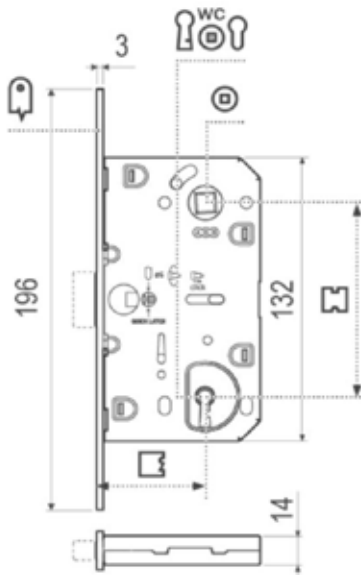

POLARIS 2XT

Backset

Euro Cylinder	50mm	B06103.50.XX
	60mm	B06103.60.XX
Passage / Bathroom	50mm	B06102.50.XX
	60mm	B06102.60.XX