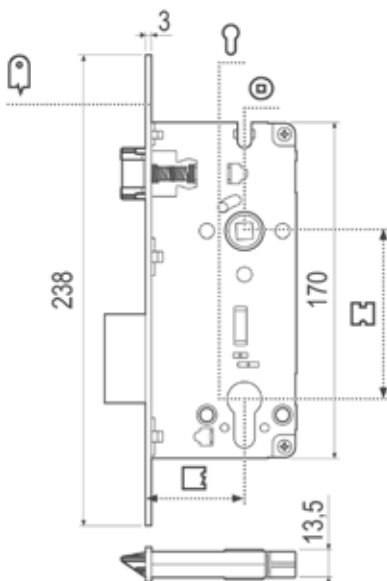

SICUREZZA 2.0

Backset

Euro Cylinder	50mm	B80851.50.XX
	60mm	B80851.60.XX