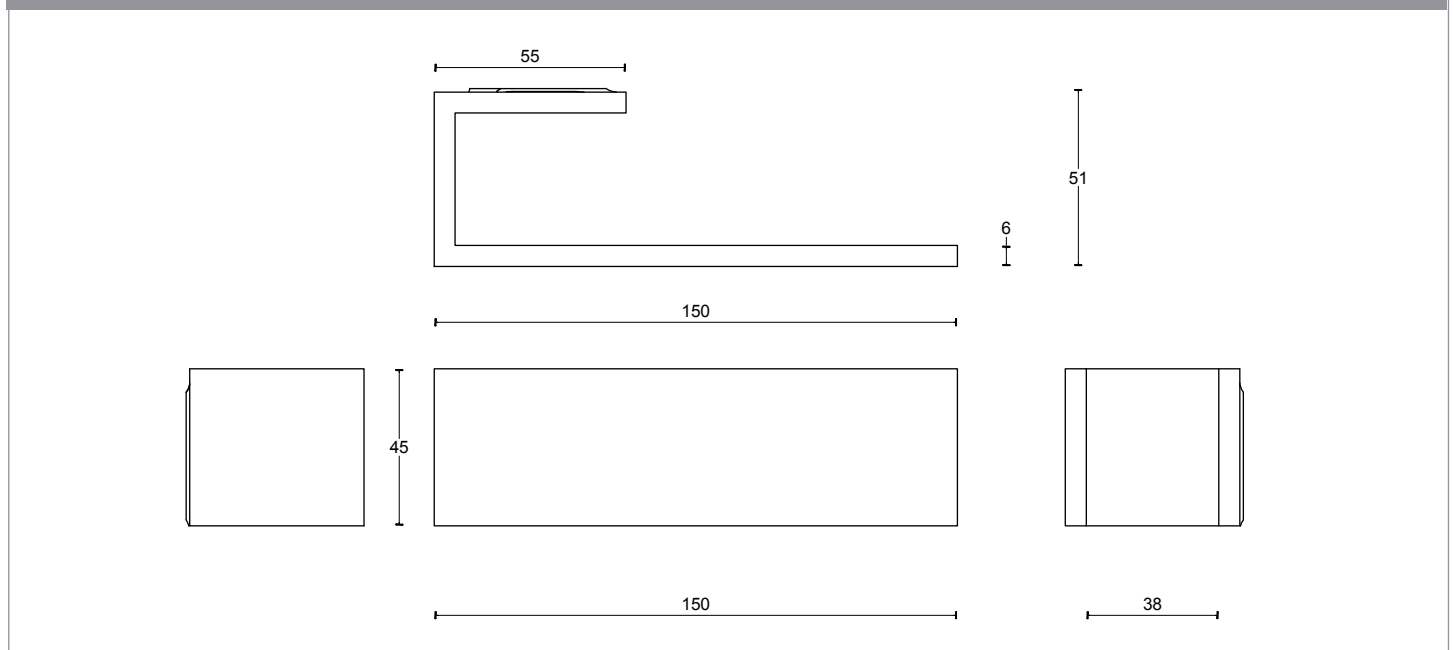

BM100

	BM100	LSQWC50	LSQBY50
Available Finishes	Handles	Privacy	Key Escutcheon
Satin Stainless Steel | IN	 3201D001INXX0	 1501T062INXXU	 1501Y062INXX0
Satin Black | NM	 3201D001NMXX0	 1501T062NMXXU	 1501Y062NMXX0

BM101

Satin Stainless Steel | IN
3201D002INXX0

PVD Satin Black | NM
3201D002NMXX0

DRAWINGS

BM100