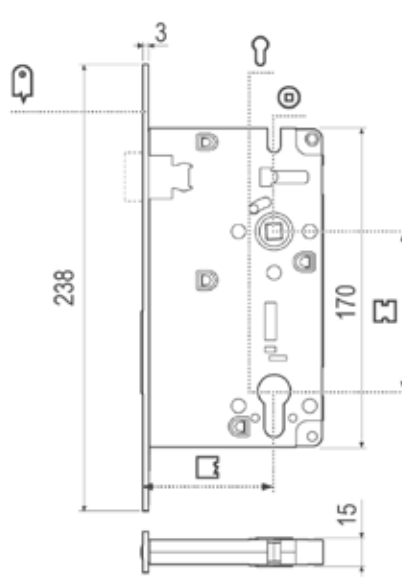

SICUREZZA XT

Backset

Euro Cylinder	50mm	B80861.50.XX
	60mm	B80861.50.XX

AGB FINISHES

- Enameled Brass | 03
- Nickel Plate | 06
- Antique Brass | 12
- Satin Nickel | 13
- Matt Chrome | 34
- Matt White | FM
- Matt Black | 93
- Matt Brass | 23