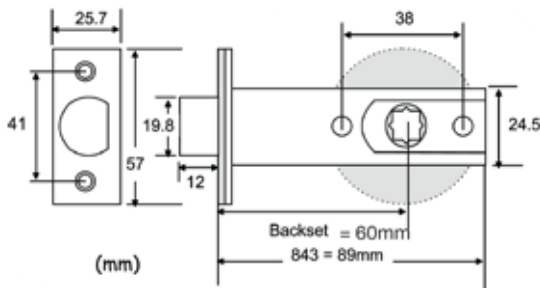

**SICUREZZA 2.0**

Backset

<b>Euro Cylinder</b>	<b>50mm</b>	B80851.50.XX
	<b>60mm</b>	B80851.60.XX

**SICUREZZA XT**

Backset

<b>Euro Cylinder</b>	<b>50mm</b>	B80861.50.XX
	<b>60mm</b>	B80861.50.XX

**AGB FINISHES**

**HUB SIZE:** 8.0mm<sup>2</sup> | 7.3mm Diamond

**FINISHES:** 10B Oil Rubbed Bronze  
15 Satin Nickel  
3 Bright Brass

Universal Hub 8mm on square  
& 7.3mm on diamond

**LATCHES**

Stock No.	Backset	Function	Retracting
LT843KS8B-10B	60mm	Passage	28°
LT843KS8N-15	60mm	Passage	28°
LT843KS8B-3	60mm	Passage	28°