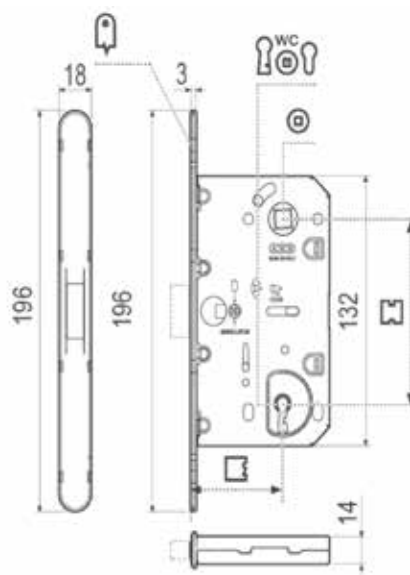

REVOLUTION XT

Backset

Euro Cylinder	60mm	B01109.60.01
	60mm	B01108.60.01
Passage / Bathroom	60mm	B01108.60.01