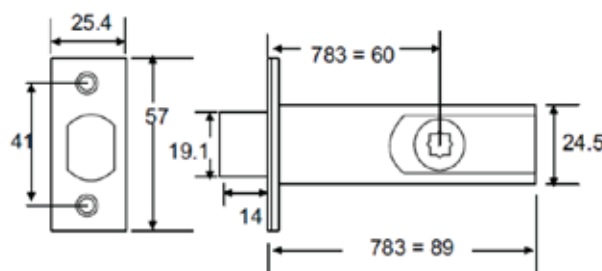

Models: LT783

MATCHING PRIVACY BOLTS

Star hub 5mm on
square and diamond

FINISHES:
Oil Rubbed Bronze 10B
Satin Nickel 15
Bright Brass 3