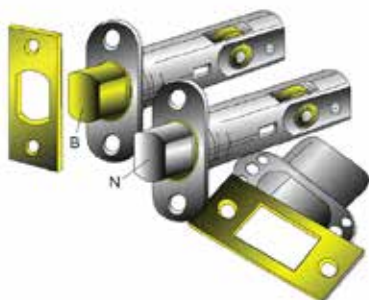

Models: LT783

MATCHING PRIVACY BOLTS

Star hub 5mm on
square and diamond

FINISHES:
Oil Rubbed Bronze 10B
Satin Nickel 15
Bright Brass 3