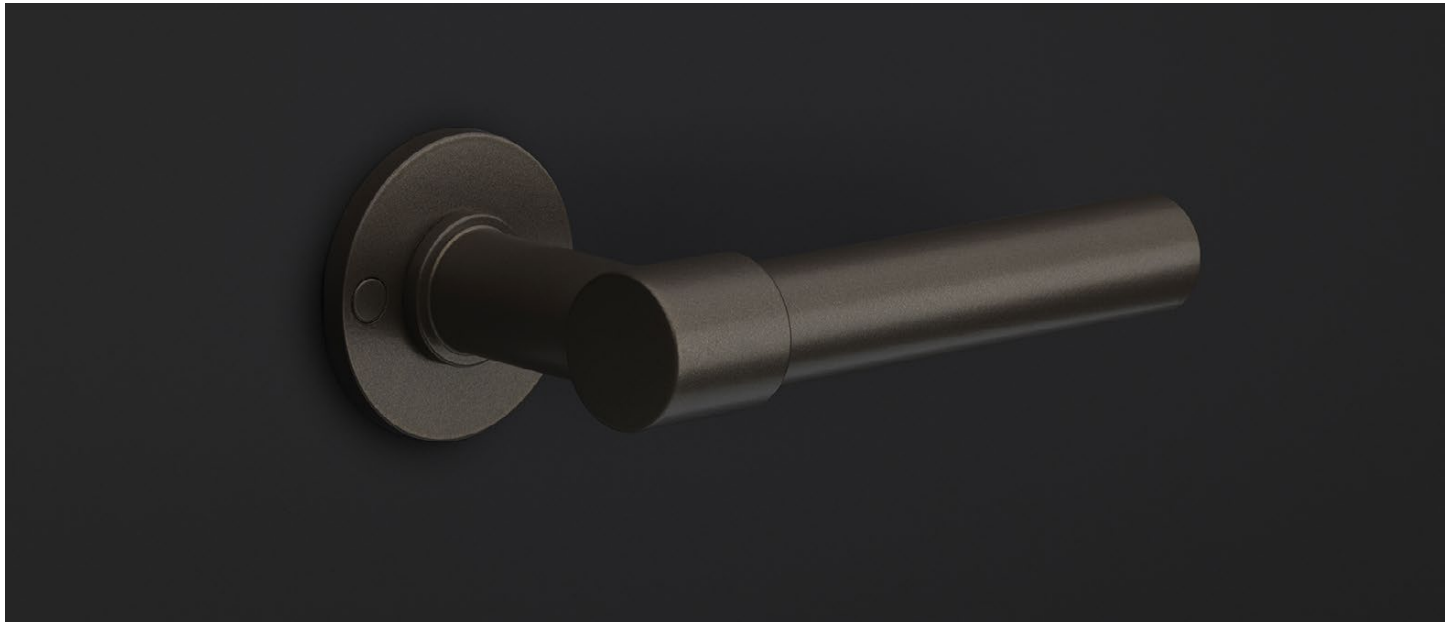

# ONE (L) LEVER

## FORMANI | Piet Boon

Shown Above: PBL15/50 | Bronze (BR)

	Lever Handle	Code
<b>PBL15/50</b>	Ø 15mm lever, 100mm long sprung on a rose	2701D002BR
<b>PBL15XL/50</b>	Ø 15mm Lever, 115mm long sprung on a round rose	2701D012BR
<b>PBL20/50</b>	Ø 20mm Lever, 100mm long sprung on a round rose	2701D004BR
<b>PBL20XL/50</b>	Ø 20mm Lever 125mm long sprung on a round rose	2701D0 14BR

	Privacy	
<b>PBWC50</b>	Round Turn and release privacy set including 5/6/7/8mm pin.	2701T001BR

	Escutcheons	
<b>PBY50</b>	Key Escutcheons	2701Y001BRXX0

	Doorstop	
<b>PB75</b>	Ø 25mm wall mounted doorstop	2701Z042BRXX0