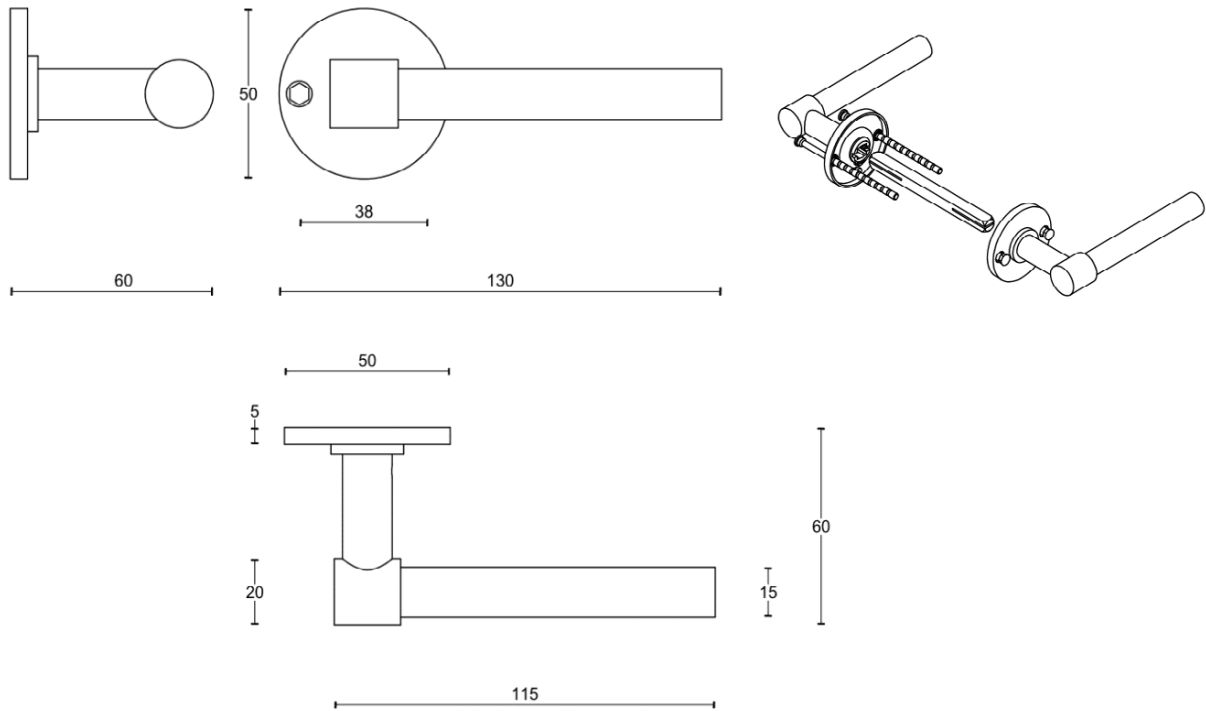

PBL15XL/50