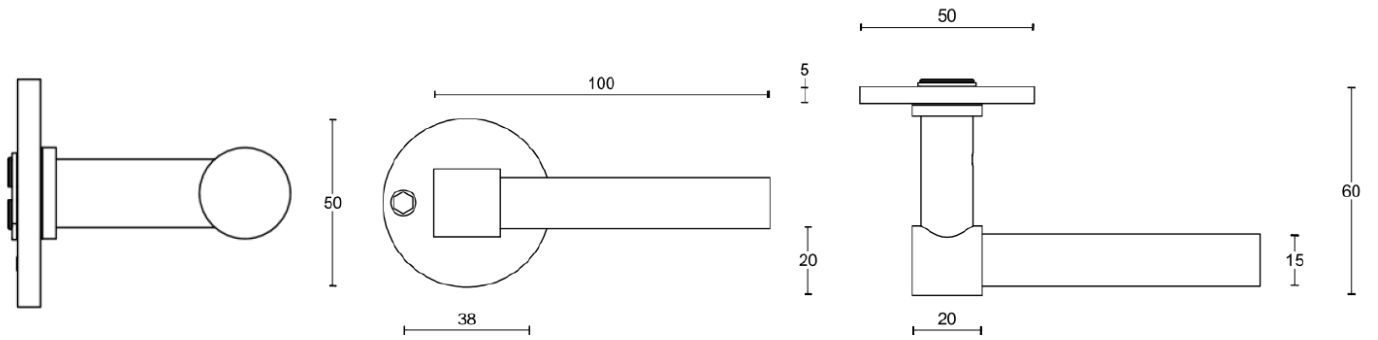

PBL15/50

PBL15XL/50

PBL20/50