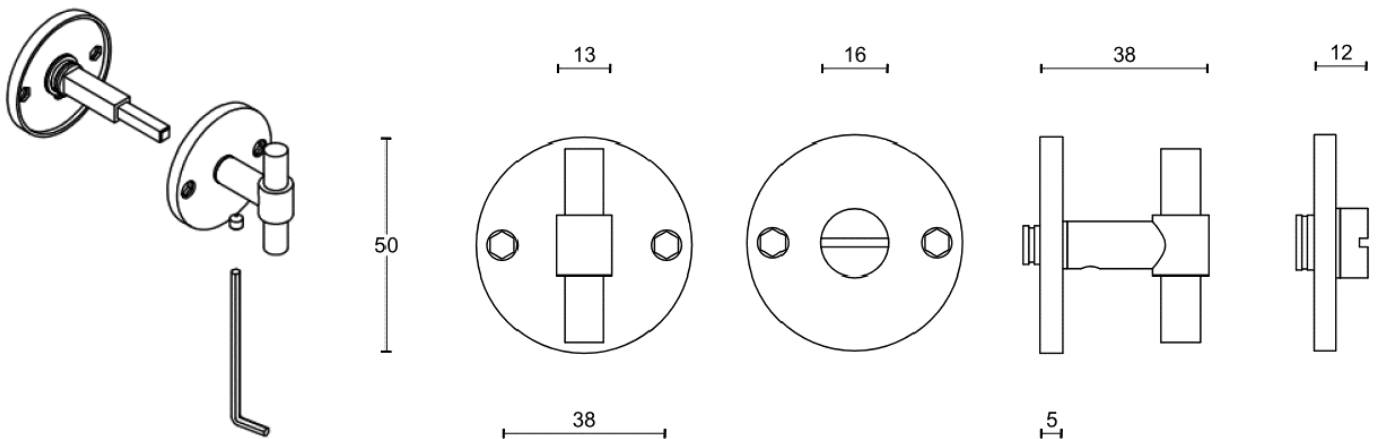

PBL20XL/50

PBWC50

PB75

PBY50