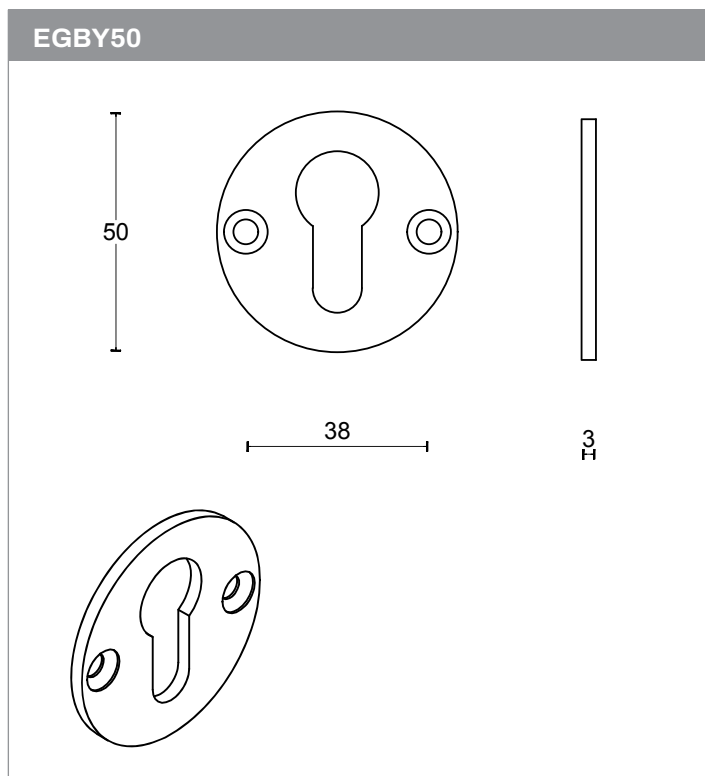

EDGY LEVER

FORMANI | Mathieu Bruls

Shown above: EGR50 - Satin Black Finish (NM)

| | Lever Handle | Code |
|----------------|---|----------------|
| EGR50 | 25X4mm lever, 145mm long sprung on a round rose | 1501D090NMXX0B |
| EGQ50 | 25X4mm lever, 145mm long sprung on a square rose | 1501D090NMXX0A |
| | Privacy | |
| EGWC50 | Round turn and release privacy set including 5/6/7/8mm pin | 1501T037NMXXU |
| EGWCQ50 | Square turn and release privacy set including 5/6/7/8mm pin | 1501T036NMXXU |
| | Escutcheons | |
| EGBY50 | Round Key Escutcheons | 1501Y090NMXX0 |
| LSQBY50 | Sqaure Key Escutcheons | 1501Y062NMXX0 |

More finishes available on the next page.

EGR50

| | EGR50 | EGWC50 | EGBY50 |
|-----------------------------------|--|---|--|
| Available Finishes | Door Handle | Privacy | Key Escutcheon |
| Satin Stainless Steel IN |  1501D090INXX0B |  1501T037INXXU |  1501Y090INXX0 |
| Satin Black NM |  1501D090NMXX0B | IMAGE UNAVAILABLE 1501T037NMXXU | IMAGE UNAVAILABLE 1501T036NMXXU |

EGCQ50

| | EGCQ50 | EGWCQ50 | LSQB50 |
|-----------------------------------|---|---|--|
| Available Finishes | Door Handle | Privacy | Key Escutcheon |
| Satin Stainless Steel IN |  1501D090INXX0A |  1501T036INXXU |  1501Y062INXX0 |
| Satin Black NM |  1501D090NMXX0A |  1501T036NMXXU |  1501Y062NMXX0 |

EGR50

EGCQ50

Two Tease offers a range of lock options for handles.
Click on the boxes to see more information.

AGB LOCKS

[Click Here](#)

TUBULAR LATCH & PRIVACY BOLTS

[Click Here](#)