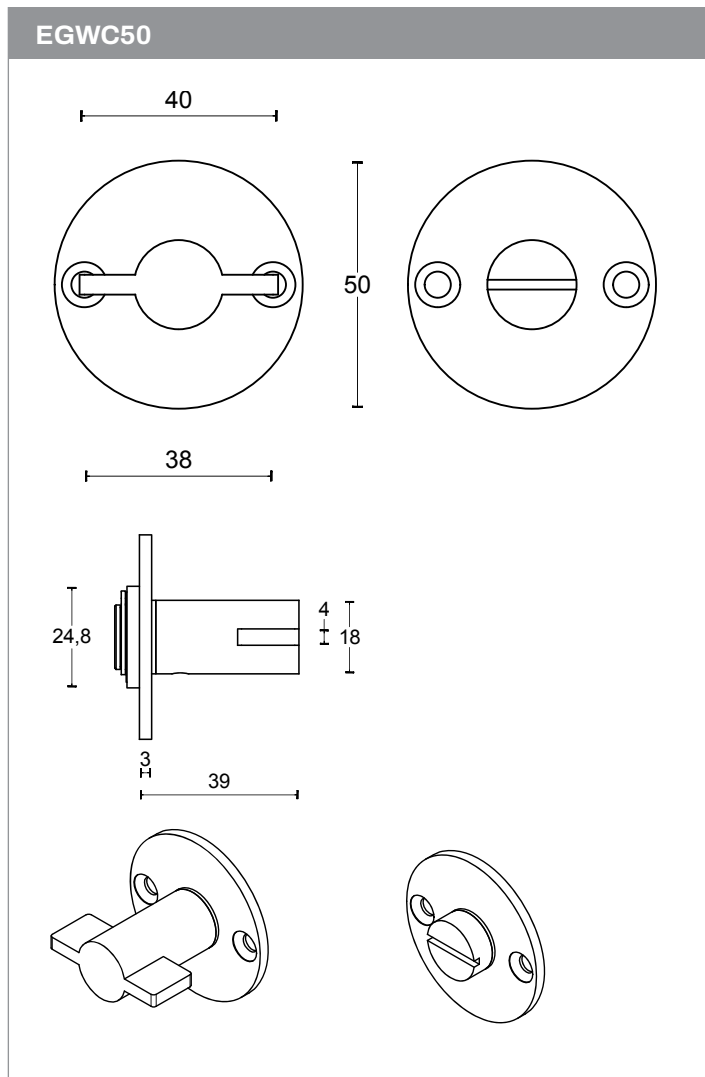

EDGY LEVER

FORMANI | Mathieu Bruls

Shown above: EGR50 - Satin Black Finish (NM)

| | Lever Handle | Code |
|----------------|---|----------------|
| EGR50 | 25X4mm lever, 145mm long sprung on a round rose | 1501D090NMXX0B |
| EGQ50 | 25X4mm lever, 145mm long sprung on a square rose | 1501D090NMXX0A |
| | Privacy | |
| EGWC50 | Round turn and release privacy set including 5/6/7/8mm pin | 1501T037NMXXU |
| EGWCQ50 | Square turn and release privacy set including 5/6/7/8mm pin | 1501T036NMXXU |
| | Escutcheons | |
| EGBY50 | Round Key Escutcheons | 1501Y090NMXX0 |
| LSQBY50 | Sqaure Key Escutcheons | 1501Y062NMXX0 |

More finishes available on the next page.

EGR50

| | EGR50 | EGWC50 | EGBY50 |
|-----------------------------------|--|---|--|
| Available Finishes | Door Handle | Privacy | Key Escutcheon |
| Satin Stainless Steel IN |  1501D090INXX0B |  1501T037INXXU |  1501Y090INXX0 |
| Satin Black NM |  1501D090NMXX0B | IMAGE UNAVAILABLE 1501T037NMXXU | IMAGE UNAVAILABLE 1501T036NMXXU |

EGCQ50

| | EGCQ50 | EGWCQ50 | LSQB50 |
|-----------------------------------|---|---|--|
| Available Finishes | Door Handle | Privacy | Key Escutcheon |
| Satin Stainless Steel IN |  1501D090INXX0A |  1501T036INXXU |  1501Y062INXX0 |
| Satin Black NM |  1501D090NMXX0A |  1501T036NMXXU |  1501Y062NMXX0 |

EGR50

EGCQ50

Two Tease offers a range of lock options for handles.
Click on the boxes to see more information.

AGB LOCKS

[Click Here](#)

TUBULAR LATCH & PRIVACY BOLTS

[Click Here](#)