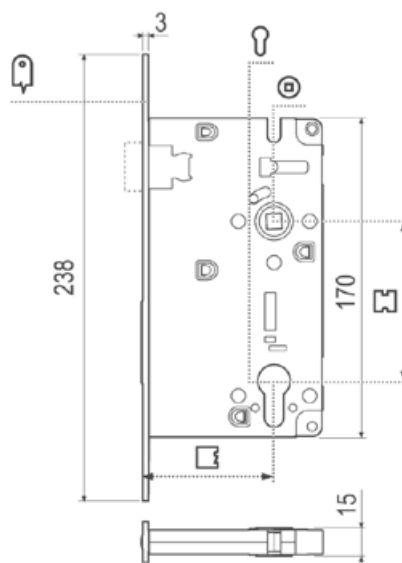

SICUREZZA XT

Backset

Euro Cylinder 60mm B80861.60.34

AGB FINISHES

- Enameled Brass | 03
- Nickel Plate | 06
- Antique Brass | 12
- Satin Nickel | 13
- Matt Chrome | 34
- Matt White | FM
- Matt Black | 93
- Matt Brass | 23