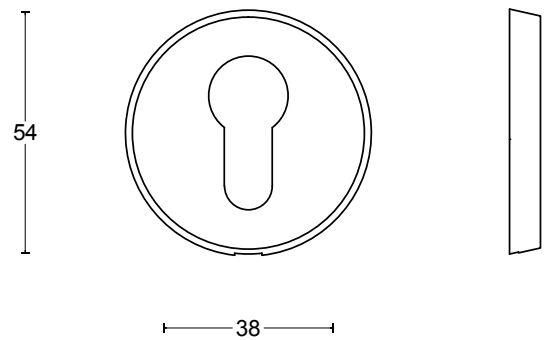

OH100-G

OH101-G

OHWC54

OHY54