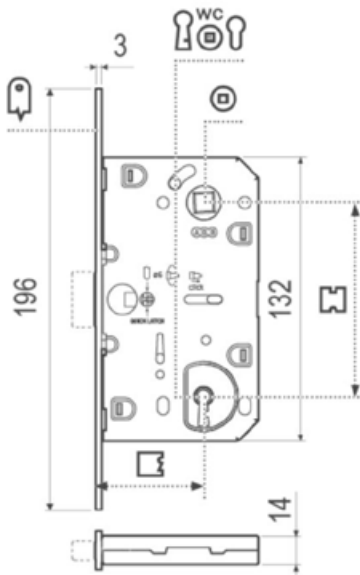

POLARIS 2XT

Backset

Euro Cylinder 60mm B06103.60.XX

Passage / Bathroom 60mm B06102.60.XX