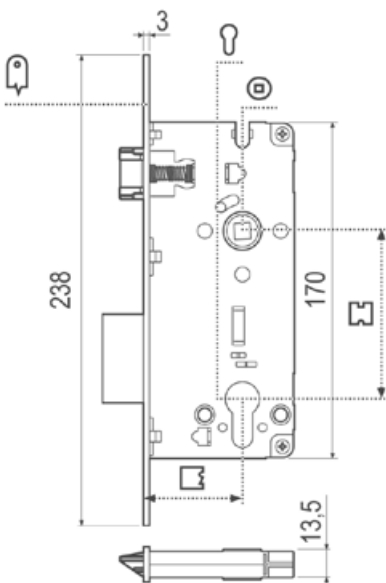

SICUREZZA 2.0

Backset

Euro Cylinder 60mm B80851.60.XX