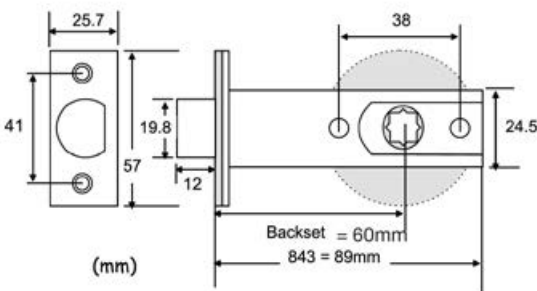

**HUB SIZE:** 8.0mm<sup>2</sup> | 7.3mm Diamond

**FINISHES:** 10B Oil Rubbed Bronze  
15 Satin Nickel  
3 Bright Brass

Universal Hub 8mm on square & 7.3mm on diamond

**LATCHES**

Stock No.	Backset	Function	Retracting
LT843KS8B-10B	60mm	Passage	28°
LT843KS8N-15	60mm	Passage	28°
LT843KS8B-3	60mm	Passage	28°