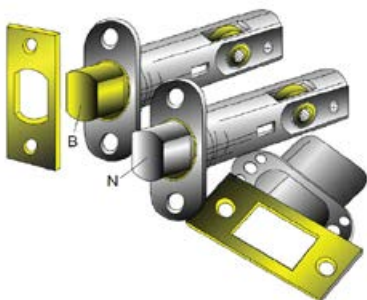

**Model: LT843**

Models L T843 Tubular Latch has a unique design - requiring only 28 degrees, both clockwise and counter-clockwise rotations on either side to retract the Bolt.

The forged solid brass Bolt is reversible to facilitate door handing; supplied with satin brass "B" or satin nickel "N" finishes.

**HUB SIZE:** 8.0mm<sup>2</sup> | 7.3mm Diamond

**FINISHES:** 10B Oil Rubbed Bronze  
15 Satin Nickel  
3 Bright Brass

Universal Hub 8mm on square & 7.3mm on diamond

**LATCHES**

Stock No.	Backset	Function	Retracting
LT843KS8B-10B	60mm	Passage	28°
LT843KS8N-15	60mm	Passage	28°
LT843KS8B-3	60mm	Passage	28°

Furnished with Faceplate, LTST-182 'T' Strike, mounting screws and Dust Box as standard

**BOLTS**

Stock No.	Backset	Function
LT783MB-10B	60mm	Passage
LT783MB-15	60mm	Passage
LT783MB-3	60mm	Passage

**LT-RS150**  
Power pack is recommended when a pair of heavy Lever is applied

**Models: LT783**

**MATCHING PRIVACY BOLTS**

Star hub 5mm on square and diamond

**FINISHES:**  
Oil Rubbed Bronze 10B  
Satin Nickel 15  
Bright Brass 3