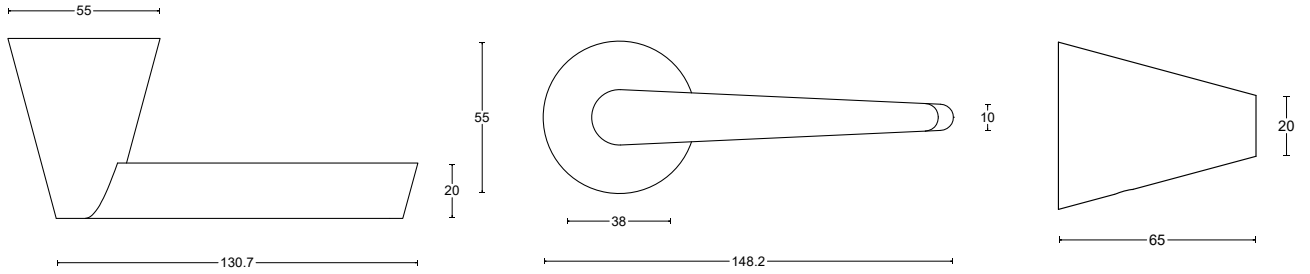

OH100-G

OH101-G

OHWC54

OHY54