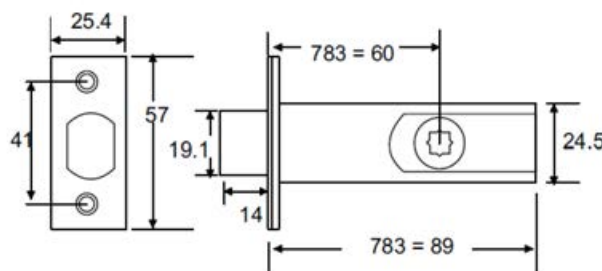

Models: LT783

MATCHING PRIVACY BOLTS

Star hub 5mm on square and diamond

FINISHES:
Oil Rubbed Bronze 10B
Satin Nickel 15
Bright Brass 3