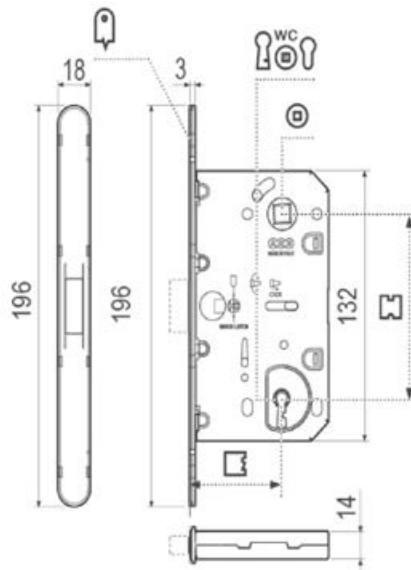

REVOLUTION XT

Backset

Euro Cylinder 60mm B01109.60.01

Passage / Bathroom 60mm B01108.60.01