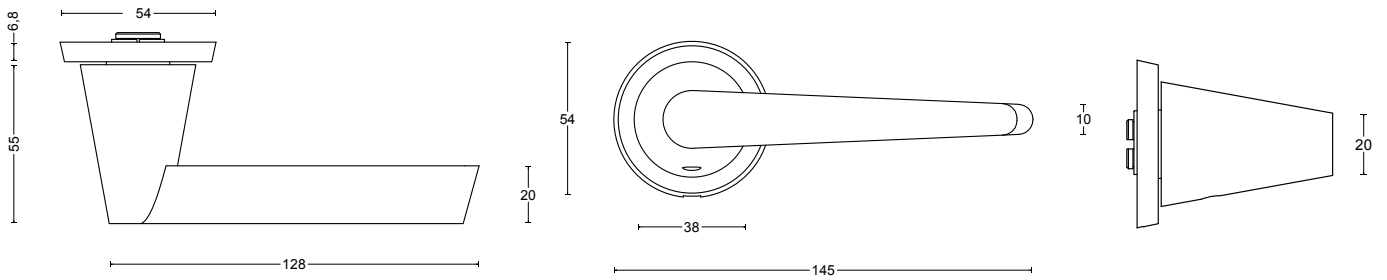

OH100-G

OH101-G

OHWC54

OHY54