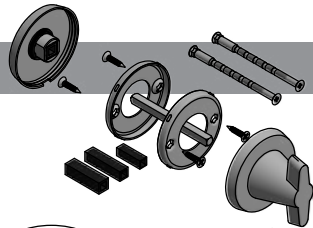

OH100-G

OH101-G

OHWC54

OHY54