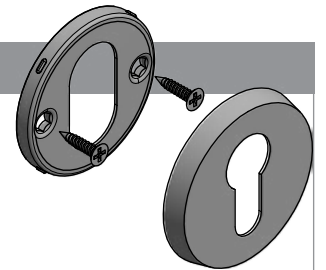

OH100-G

OH101-G

OHWC54

OHY54