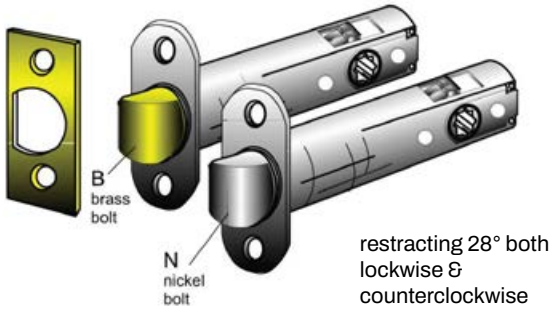

**SICUREZZA 2.0**

Backset

**Euro Cylinder 60mm B80851.60.XX**

**SICUREZZA XT**

Backset

**Euro Cylinder 60mm B80861.60.34**

**AGB FINISHES**

- Enameled Brass | 03
- Nickel Plate | 06
- Antique Brass | 12
- Satin Nickel | 13
- Matt Chrome | 34
- Matt White | FM
- Matt Black | 93
- Matt Brass | 23

**Model: LT843**

Models L T843 Tubular Latch has a unique design - requiring only 28 degrees, both clockwise and counter-clockwise rotations on either side to retract the Bolt.

The forged solid brass Bolt is reversible to facilitate door handing; supplied with satin brass "B" or satin nickel "N" finishes.