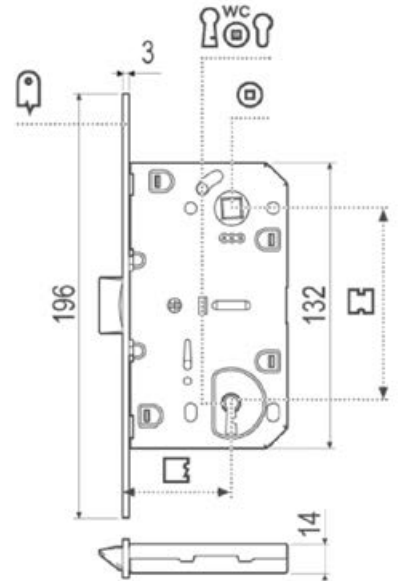

# CONE LEVER

FORMANI | Osiris Hertman

Shown above: OH100-G - Satin Stainless Steel (IN)

Lock with 60mm backset is recommended with CONE lever handle. See pg. 5 for lock options.

	Lever Handle	Code
<b>OH100-G</b>	Ø 54mm, 130.7mm long sprung on a round rose	3801D001INXX0
<b>OH101-G</b>	Ø 55mm, 128mm long sprung on a round rose	3801D002INXX0

**REVOLUTION XT**

Backset

**Euro Cylinder 60mm B01109.60.01**

**Passage / Bathroom 60mm B01108.60.01**

**MEDIANA EVOLUTION**

Backset

**Euro Cylinder 60mm B01103.60.XX**

**Passage / Bathroom 60mm B01102.60.XX**

**HUB SIZE:** 8.0mm<sup>2</sup> | 7.3mm Diamond

**FINISHES:** 10B Oil Rubbed Bronze  
15 Satin Nickel  
3 Bright Brass

Universal Hub 8mm on square & 7.3mm on diamond

**LATCHES**

Stock No.	Backset	Function	Retracting
LT843KS8B-10B	60mm	Passage	28°
LT843KS8N-15	60mm	Passage	28°
LT843KS8B-3	60mm	Passage	28°