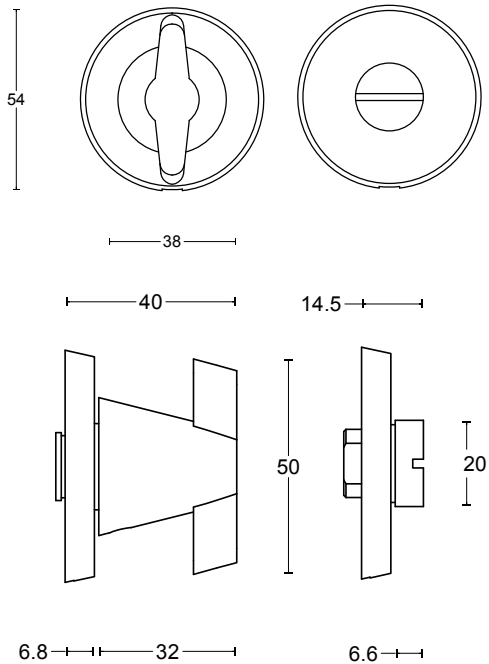

OH100-G

OH101-G

OHWC54

OHY54