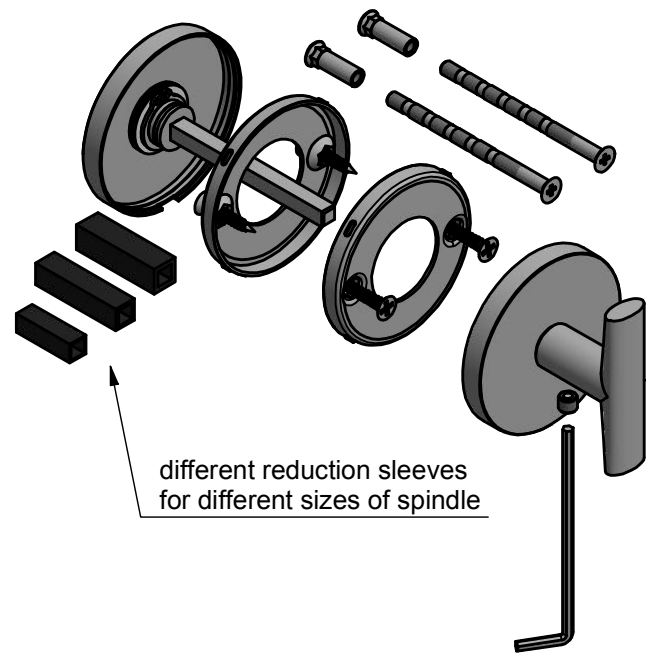

# PBI-WC53

lever handle accessory  
privacy set  
stainless steel

**T | TWO TEASE**  
ARCHITECTURAL HARDWARE

FORMANI®		Part number:	
Doc no.: 3601T001 PBIWC53 UNI V01.dwg		<b>PBI-WC53</b>	Format:
Drawn by: Christian Brimbois	Creation date: 7-11-2018		<b>A3</b>
FORMANI HOLLAND B.V. Formani FROM TWO TEASE ARCHITECTURAL HARDWARE www.twotease.com.au info@twotease.com.au			