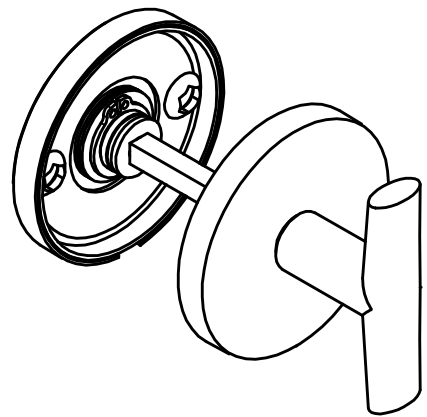

# PBI-WC53

lever handle accessory  
privacy set  
stainless steel

**T | TWO TEASE**  
ARCHITECTURAL HARDWARE

FORMANI®		Part number:	
Doc no.: 3601T001 PBIWC53 UNI V01.dwg		<b>PBI-WC53</b>	Format:
Drawn by: Christian Brimbois	Creation date: 7-11-2018		<b>A3</b>
FORMANI HOLLAND B.V. Formani FROM TWO TEASE ARCHITECTURAL HARDWARE www.twotease.com.au info@twotease.com.au			