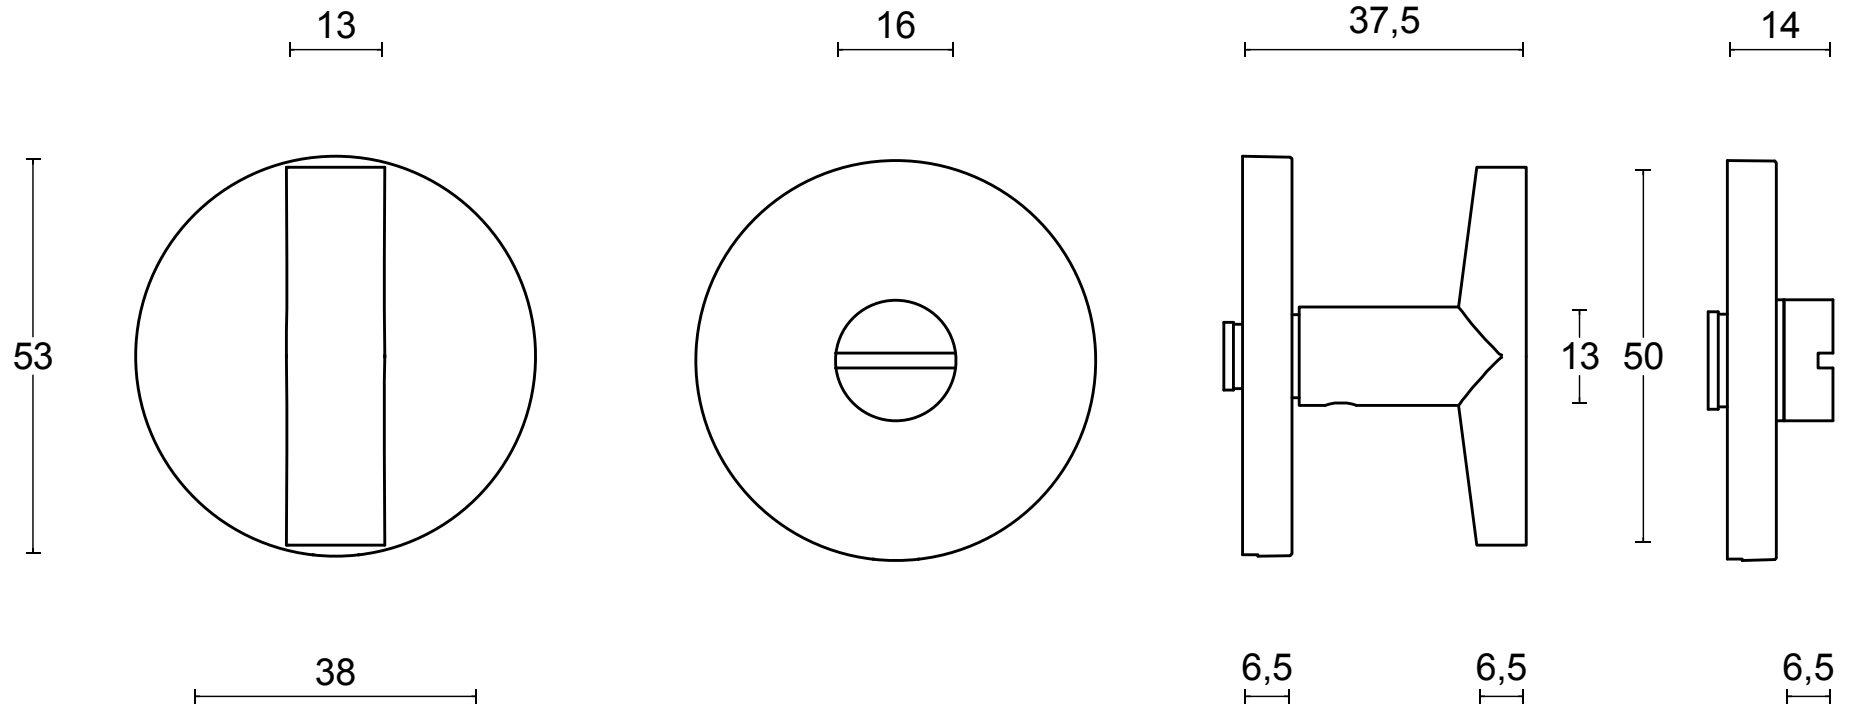

# PBI-WC53

lever handle accessory  
privacy set  
stainless steel

**T | TWO TEASE**  
ARCHITECTURAL HARDWARE

FORMANI®		Part number:	
Doc no.: 3601T001 PBIWC53 UNI V01.dwg		<b>PBI-WC53</b>	Format:
Drawn by: Christian Brimbois	Creation date: 7-11-2018		<b>A3</b>
FORMANI HOLLAND B.V. Formani FROM TWO TEASE ARCHITECTURAL HARDWARE www.twotease.com.au info@twotease.com.au			