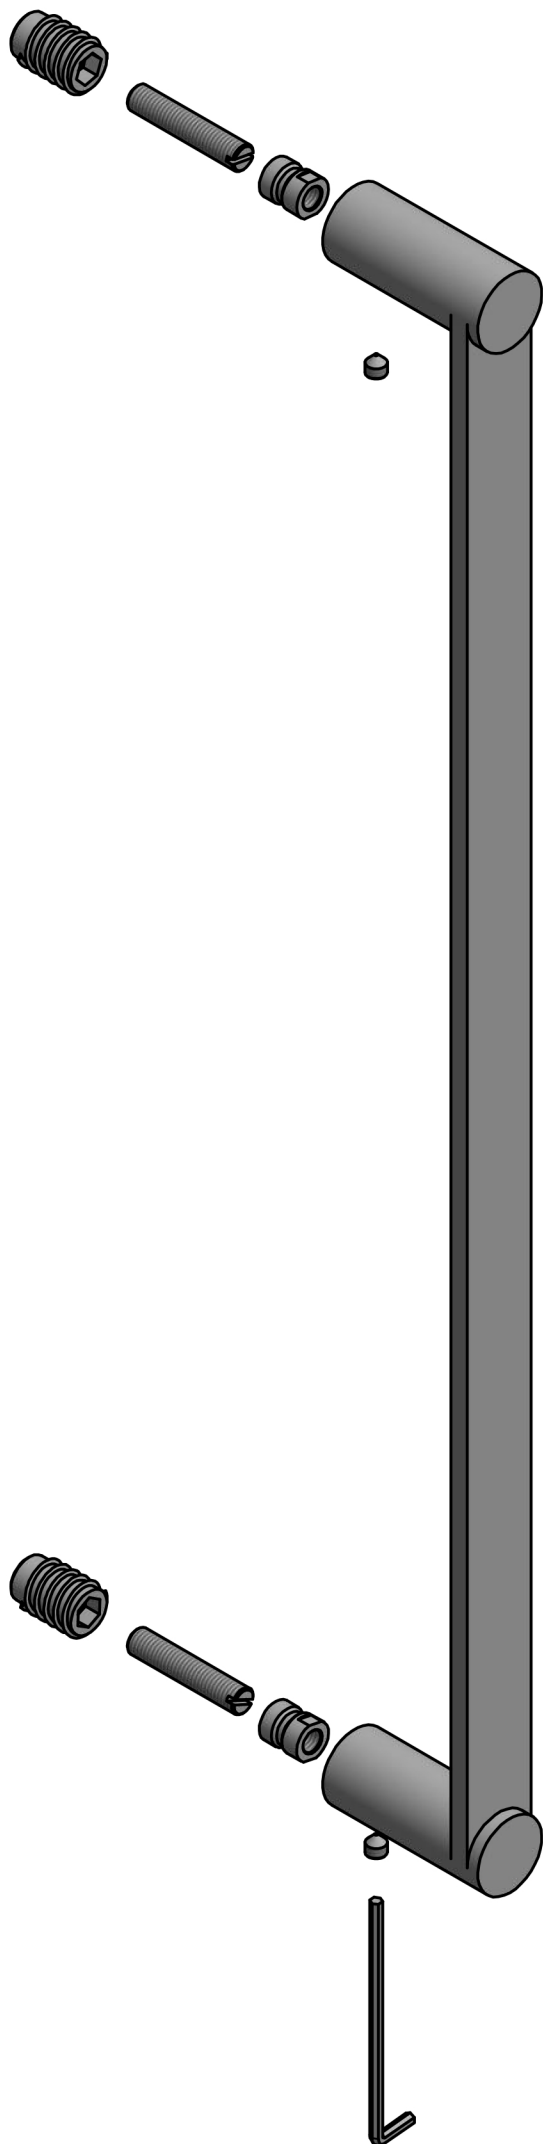

All information on the drawing is the property of Formani Holland B.V. and may not be copied, in any way whatsoever without obtaining the permission in writing from Formani Holland B.V.

TENSE BB501 NP

solid pull handle
concealed fixing
stainless steel

FORMANI®		Part number:	
Doc no.: 3301G002 TENSE BB501 NP V01.dwg		Description:	
Description:		Format:	
Drawn by: Christian Brimbois	Creation date: 5-1-2016	TENSE BB501 NP	
FORMANI HOLLAND B.V.		A3	
FROM TWO TEASE ARCHITECTURAL HARDWARE		www.twotease.com.au info@twotease.com.au	