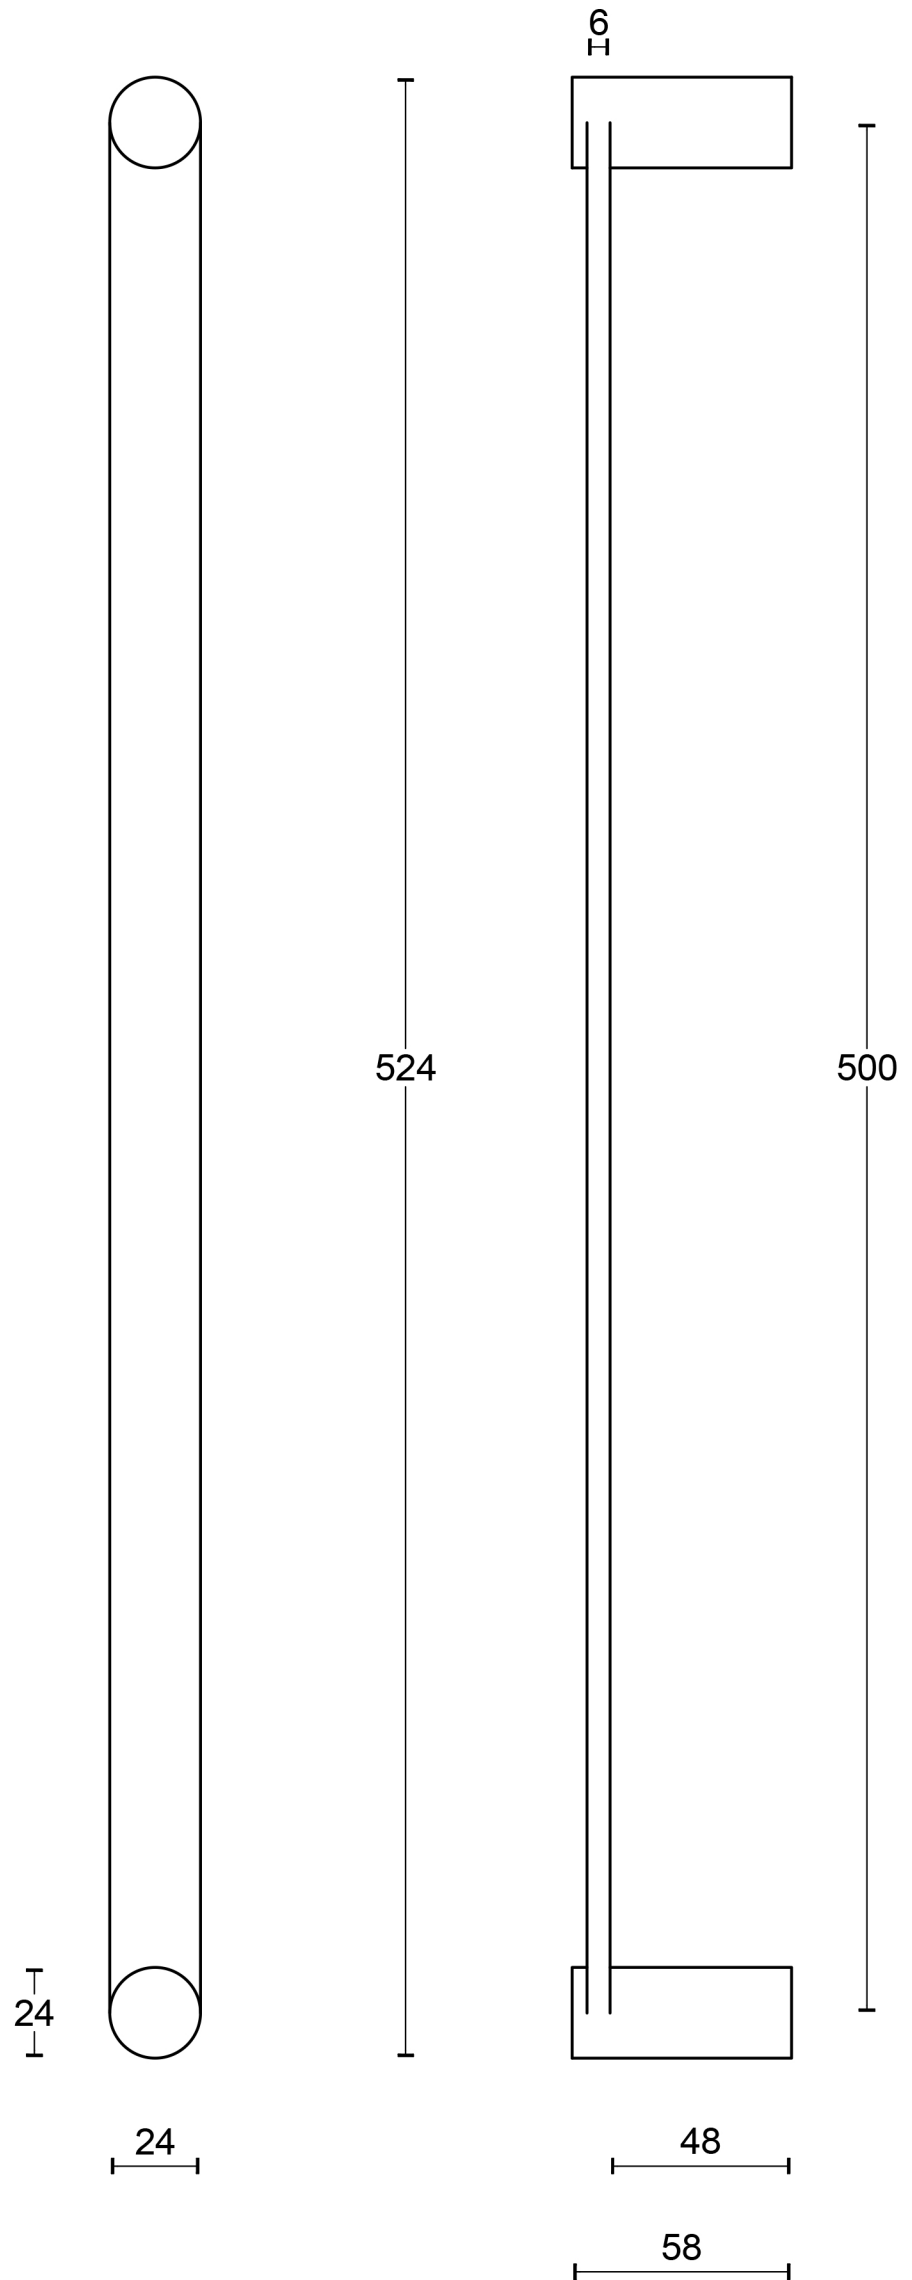

All information on the drawing is the property of Formani Holland B.V. and may not be copied, in any way whatsoever without obtaining the permission in writing from Formani Holland B.V.

TENSE BB501 NP

solid pull handle
concealed fixing
stainless steel

FORMANI®		Part number:	
Doc no.: 3301G002 TENSE BB501 NP V01.dwg		Description:	
Description:		Format:	
Drawn by: Christian Brimbois	Creation date: 5-1-2016	TENSE BB501 NP	
FORMANI HOLLAND B.V.		A3	
FROM TWO TEASE ARCHITECTURAL HARDWARE		www.twotease.com.au info@twotease.com.au	