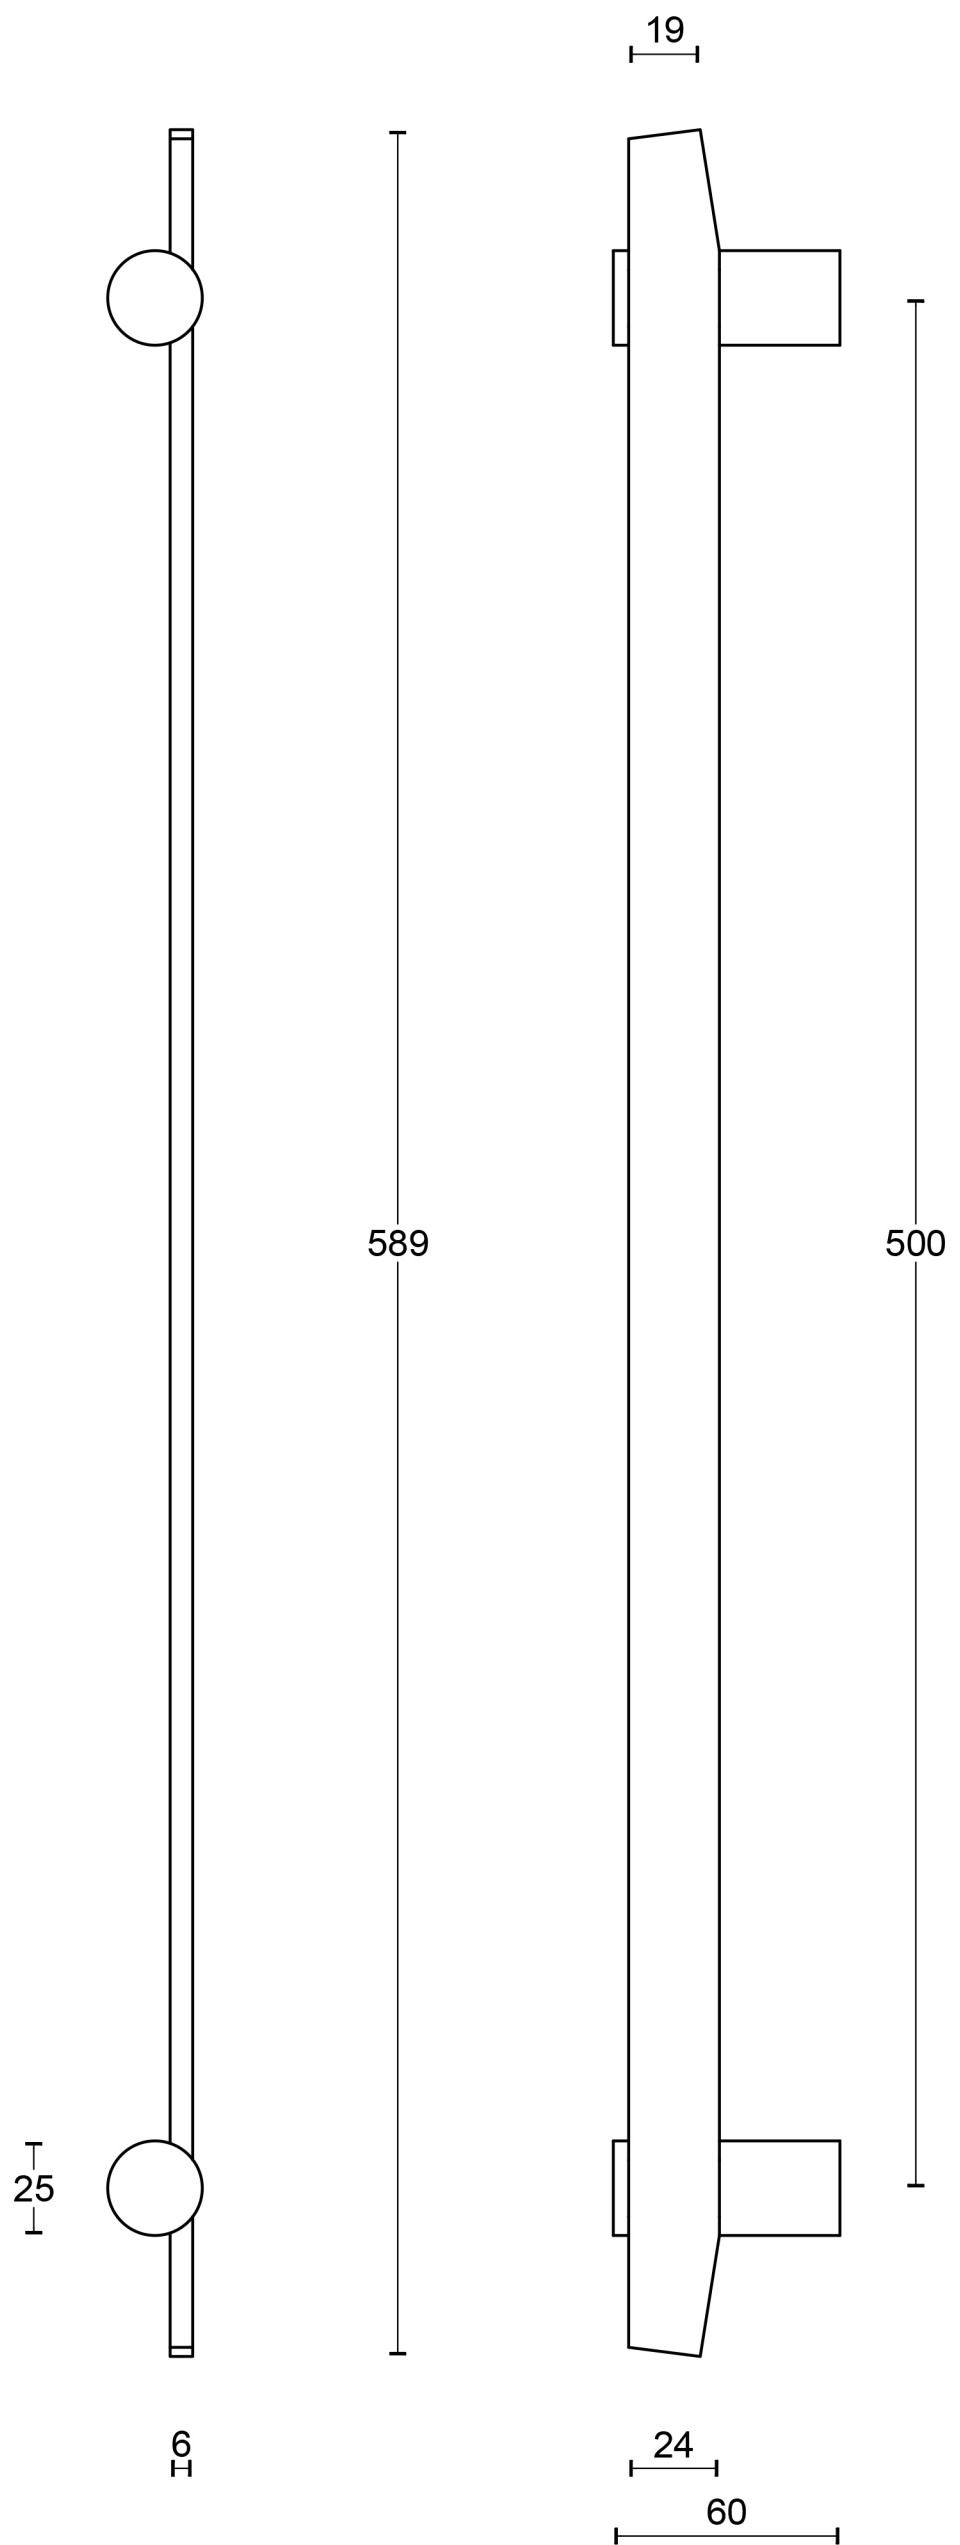

All information on the drawing is the property of Formani Holland B.V. and may not be copied, in any way whatsoever without obtaining the permission in writing from Formani Holland B.V.

TENSE BB500 NP

solid pull handle
concealed fixing
stainless steel

FORMANI®		Part number:	
Doc no.: 3301G001 TENSE BB500 NP V01.dwg		Description: TENSE BB500 NP	Format:
Drawn by: Christian Brimbois	Creation date: 5-1-2016		A3
FORMANI HOLLAND B.V.		FROM TWO TEASE ARCHITECTURAL HARDWARE www.twotease.com.au info@twotease.com.au	