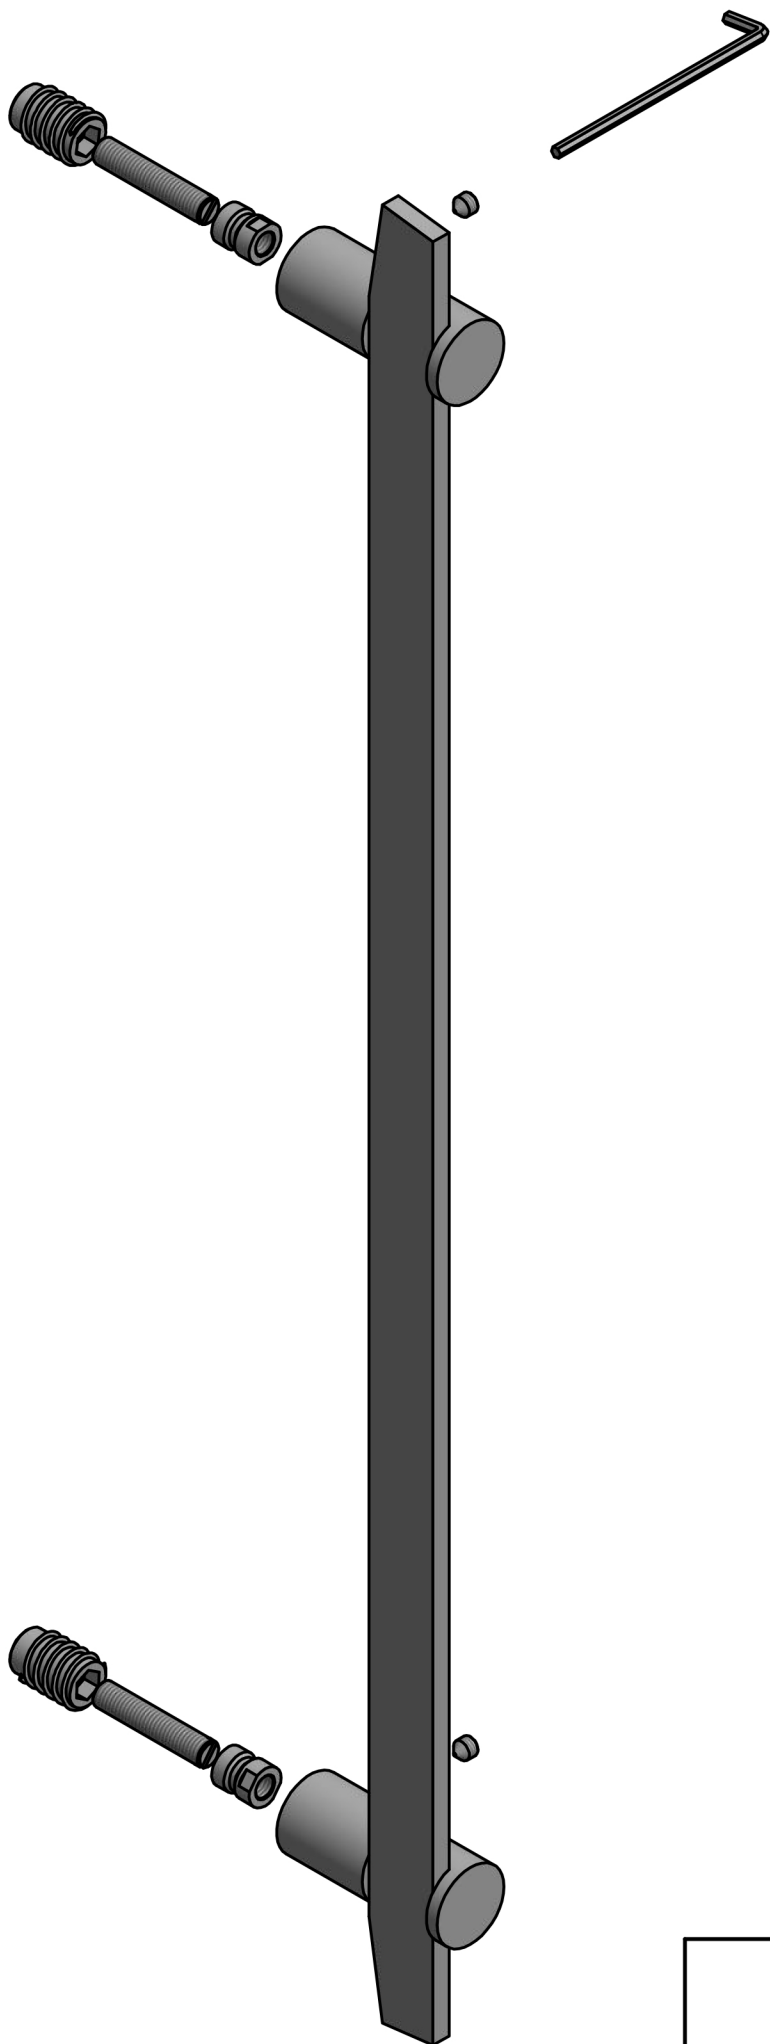

All information on the drawing is the property of Formani Holland B.V. and may not be copied, in any way whatsoever without obtaining the permission in writing from Formani Holland B.V.

TENSE BB500 NP

solid pull handle
concealed fixing
stainless steel

FORMANI®		Part number:	
Doc no.: 3301G001 TENSE BB500 NP V01.dwg		Description: TENSE BB500 NP	Format:
Drawn by: Christian Brimbois	Creation date: 5-1-2016		A3
FORMANI HOLLAND B.V.		FROM TWO TEASE ARCHITECTURAL HARDWARE www.twotease.com.au info@twotease.com.au	