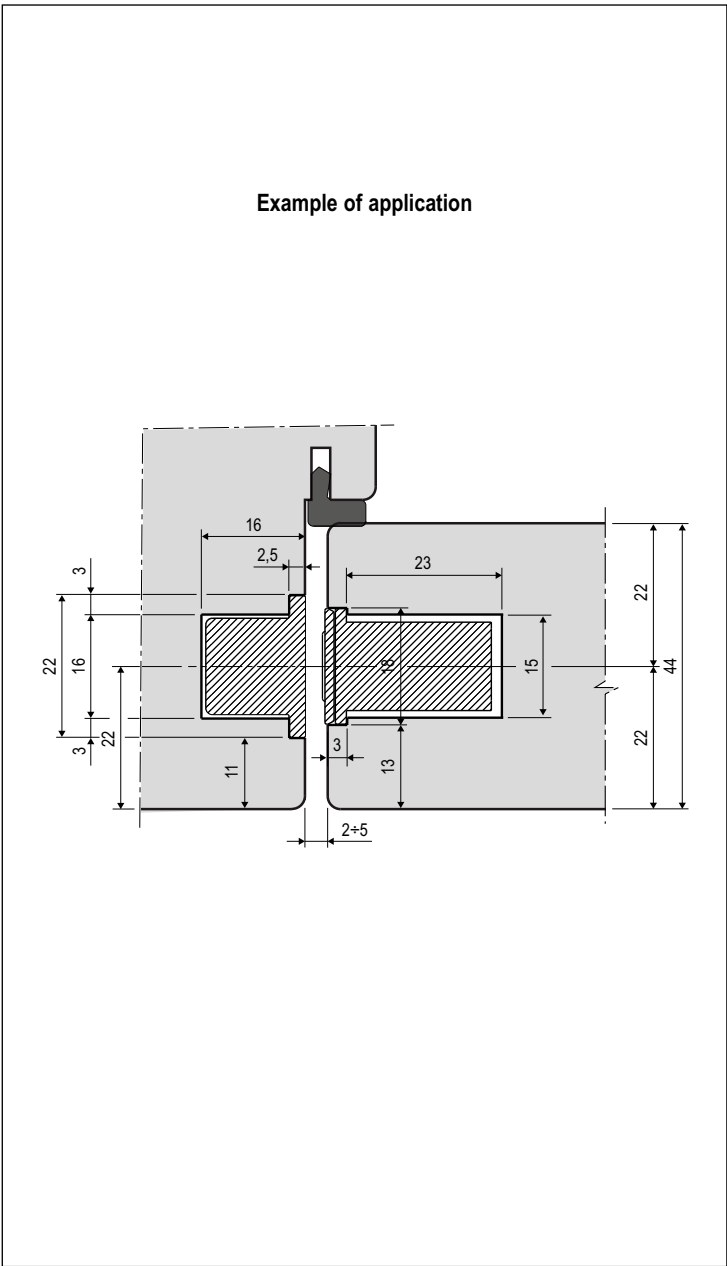

# Easy-Touch - Striker for wooden frame

**Description**

Magnetic striker in plastic material with round edges.  
 Easy-Touch is compatible with the milling of Easy-Matic and Easy-Fix 22x82 mm, 2,2 mm thickness.

**Use**

To be coupled with Touch installing it on the frame as indicated in the picture.

**Fastening**

With 2 screws 3,5x20 mm.

**Order Specifications**

Article	
B02404.31.XX	

**Note.** Refer to the price list in force to check the availability of the finishes.