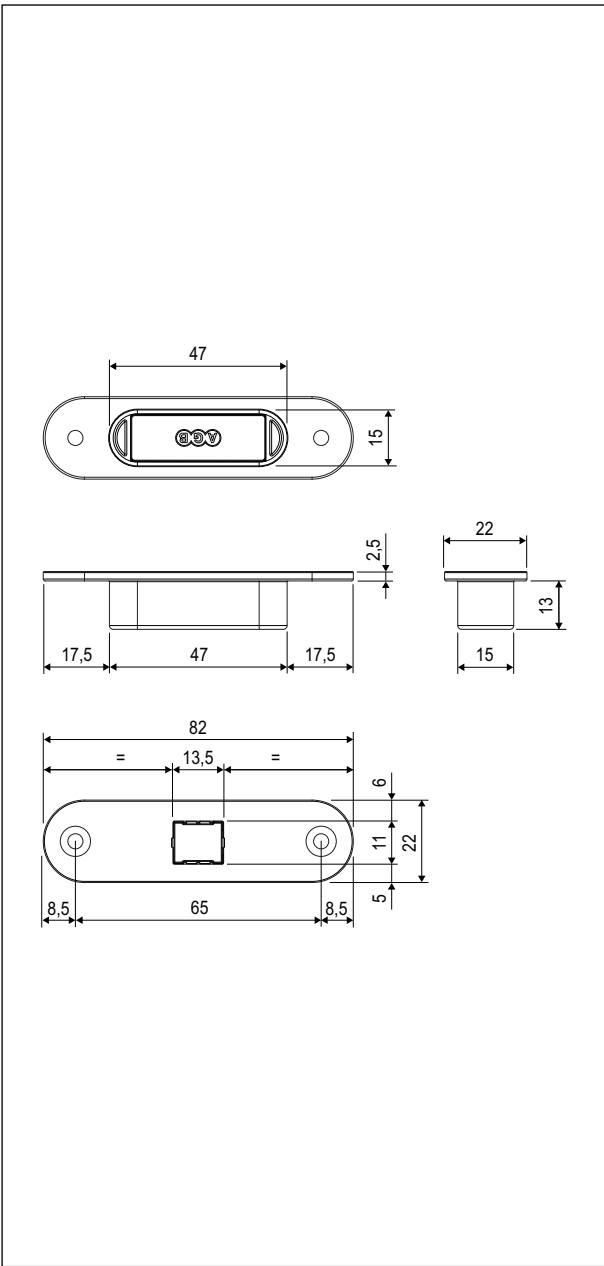

# Easy-Touch - Striker for wooden frame

**Description**

Magnetic striker in plastic material with round edges.  
 Easy-Touch is compatible with the milling of Easy-Matic and Easy-Fix 22x82 mm, 2,2 mm thickness.

**Use**

To be coupled with Touch installing it on the frame as indicated in the picture.

**Fastening**

With 2 screws 3,5x20 mm.

**Order Specifications**

Article	
B02404.31.XX	

**Note.** Refer to the price list in force to check the availability of the finishes.