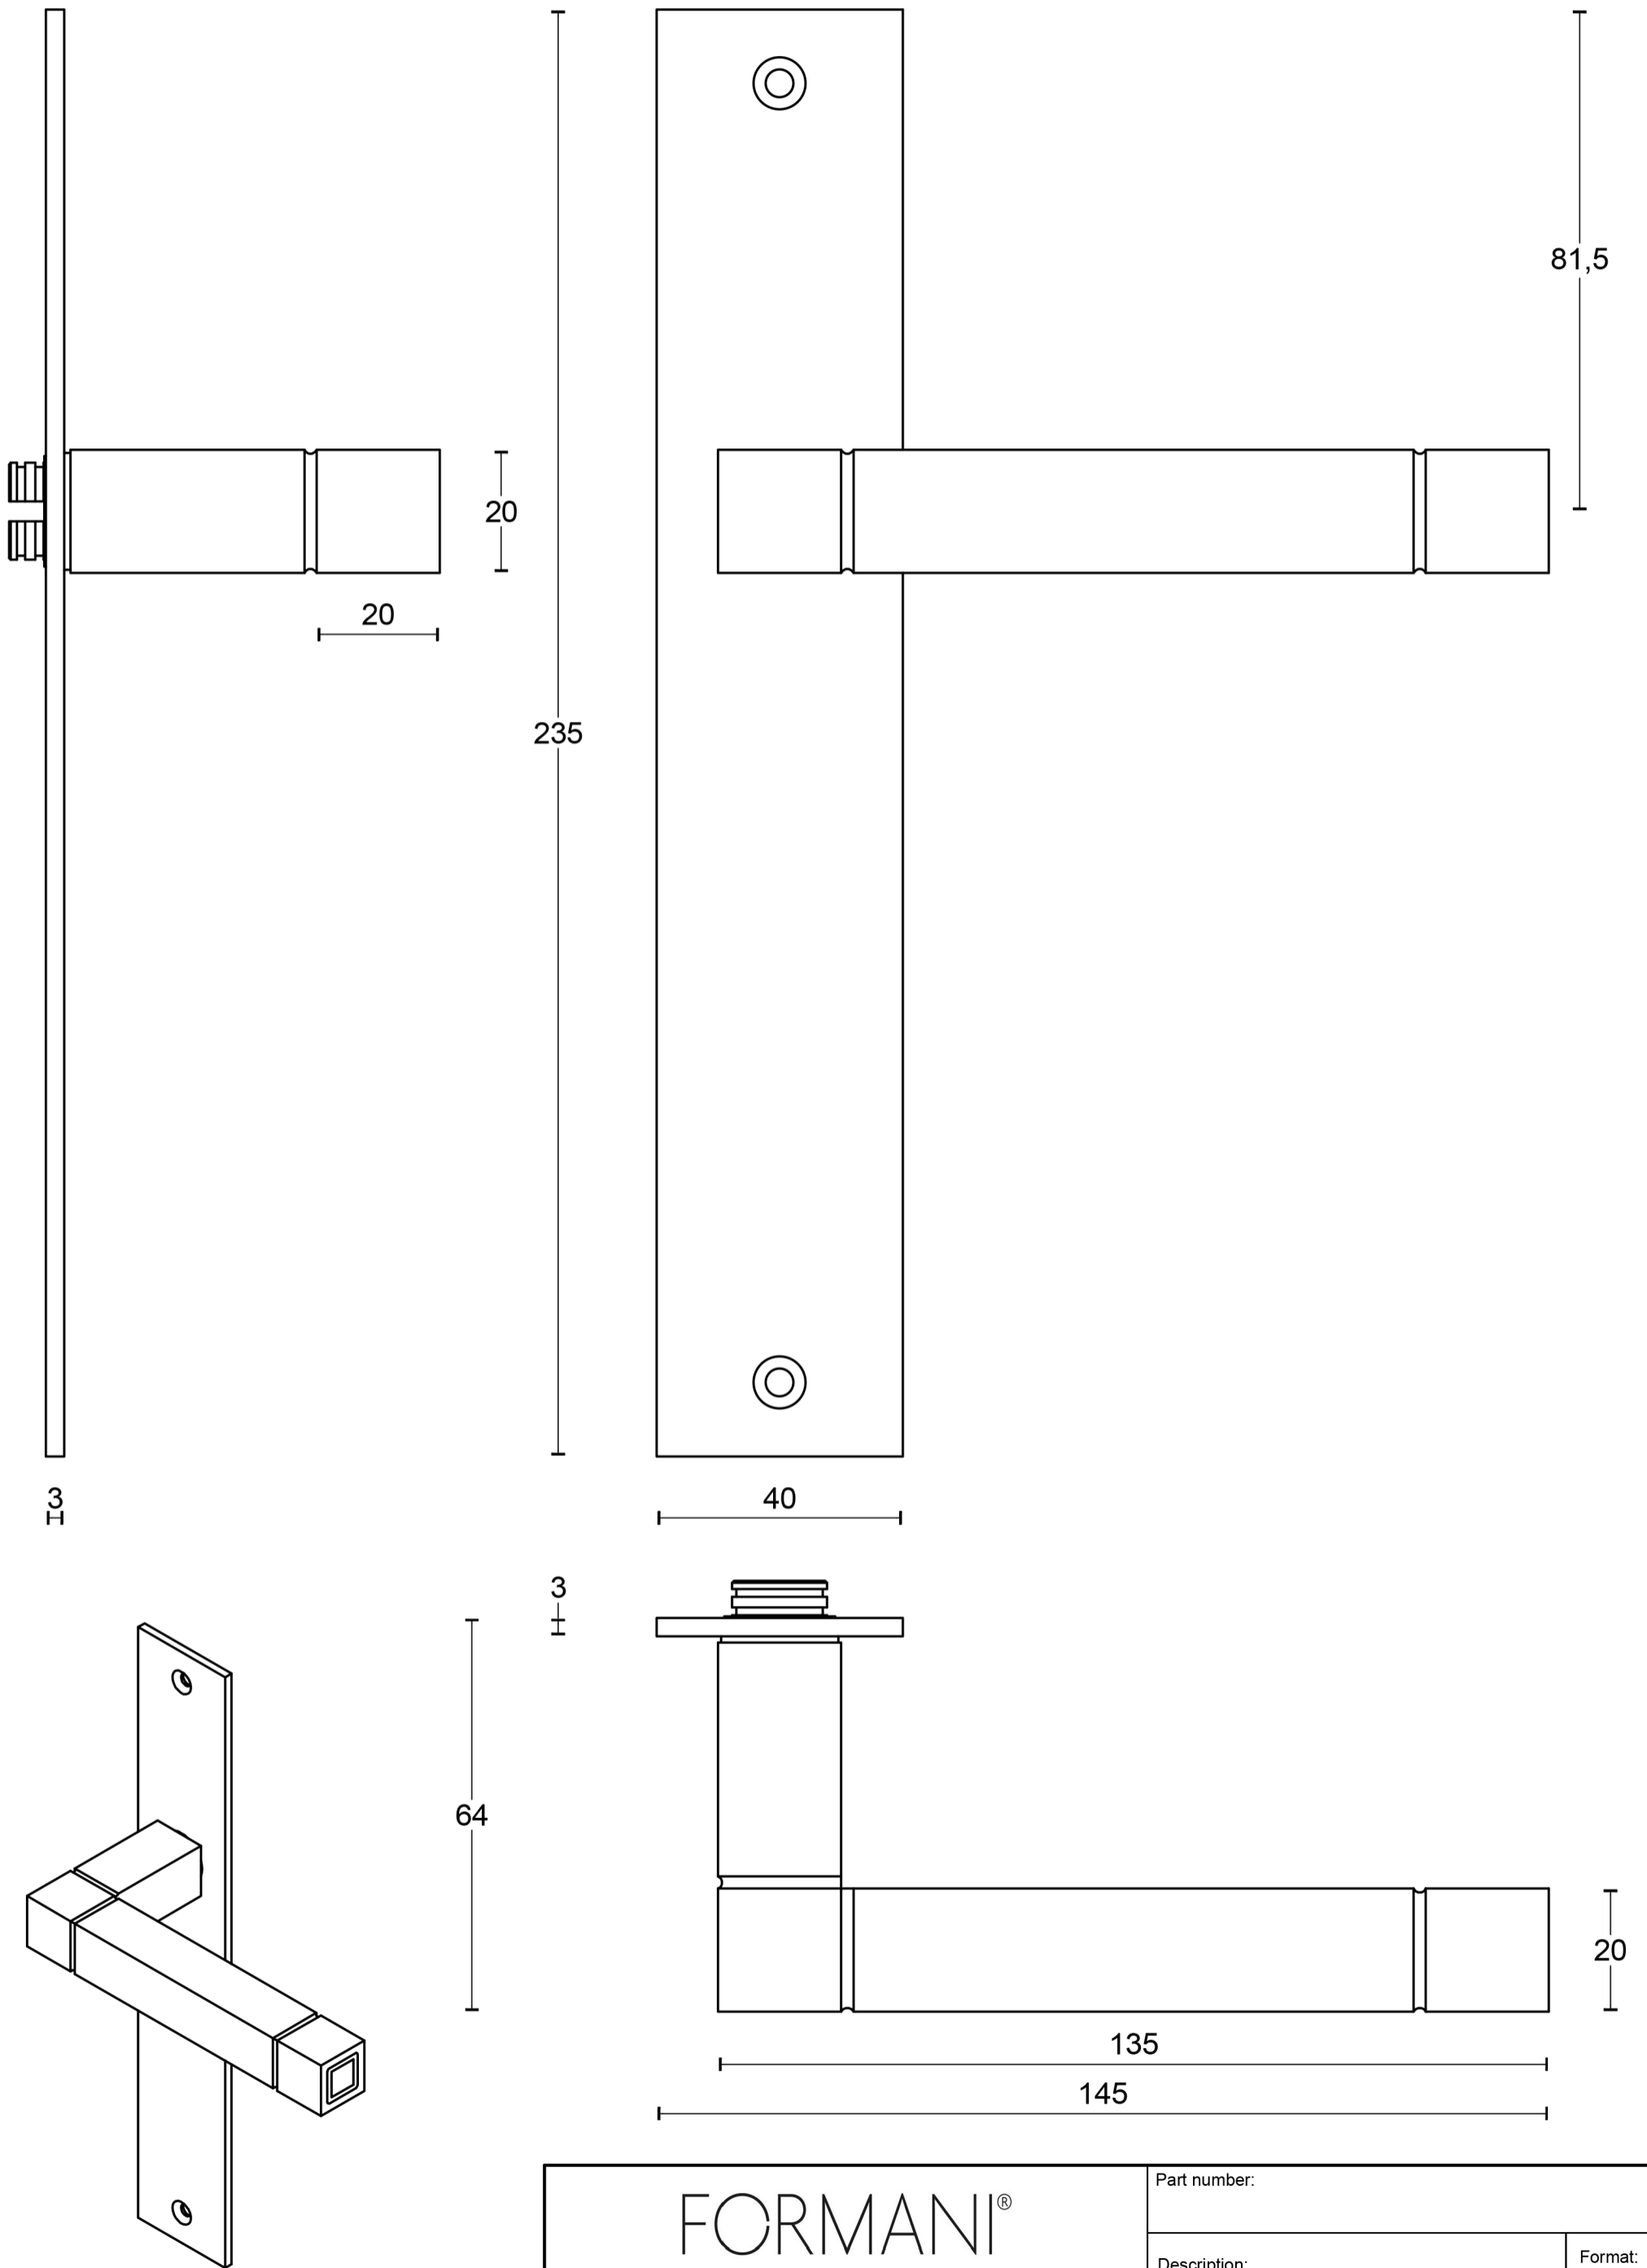

All information on the drawing is the property of Formani Holland B.V. and may not be copied, in any way whatsoever without obtaining the permission in writing from Formani Holland B.V.

<h1>FORMANI®</h1>		Part number:	
		JB100P236SFC	
Doc no.:	JB100P236SFC V01.dwg	Description:	Format:
Drawn by:	Christian Brimbois	Creation date:	15-9-2016
FORMANI HOLLAND B.V.		Formani FROM TWO TEASE ARCHITECTURAL HARDWARE	
		www.twotease.com.au info@twotease.com.au	