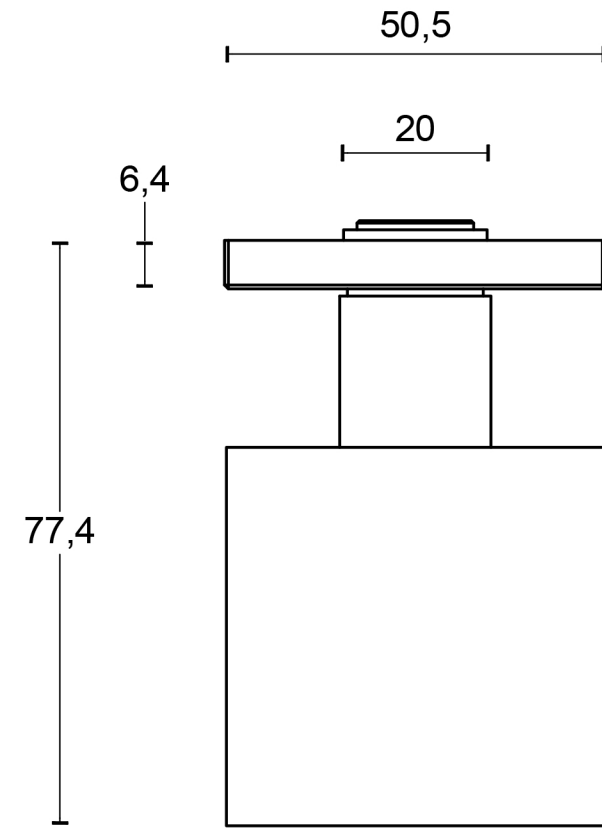

All information on the drawing is the property of Formani Holland B.V. and may not be copied, in any way whatsoever without obtaining the permission in writing from Formani Holland B.V.

**JB200D**

solid unsprung front door knob  
to operate on rose  
stainless steel

<b>FORMANI®</b>		Part number:	
Doc no.: 3502K001 4 JB200D V01.dwg	Drawn by: Christian Brimbois	Creation date: 29-8-2017	Format: A3
<b>JB200D</b>			
FORMANI HOLLAND B.V.		Formani FROM TWO TEASE ARCHITECTURAL HARDWARE <a href="http://www.twotease.com.au">www.twotease.com.au</a> <a href="mailto:info@twotease.com.au">info@twotease.com.au</a>	