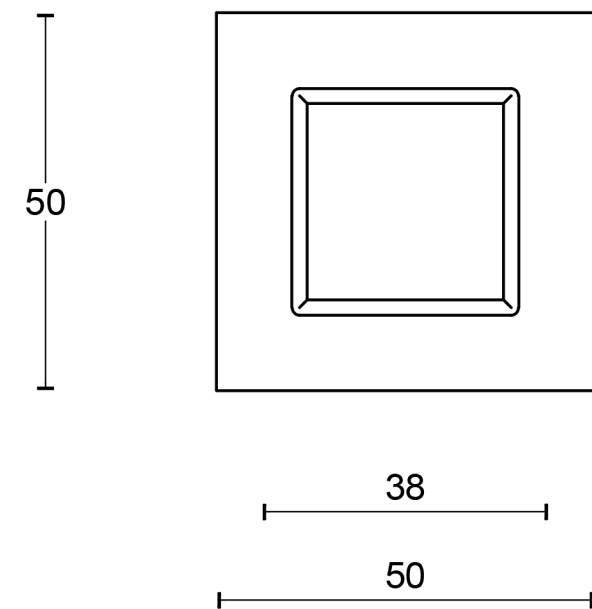

<b>FORMANI®</b>		Part number:	
Doc no.: 3502K001 4 JB200D V01.dwg	Drawn by: Christian Brimbois	Creation date: 29-8-2017	Format: A3
<b>JB200D</b>			
FORMANI HOLLAND B.V.		Formani FROM TWO TEASE ARCHITECTURAL HARDWARE <a href="http://www.twotease.com.au">www.twotease.com.au</a> <a href="mailto:info@twotease.com.au">info@twotease.com.au</a>	