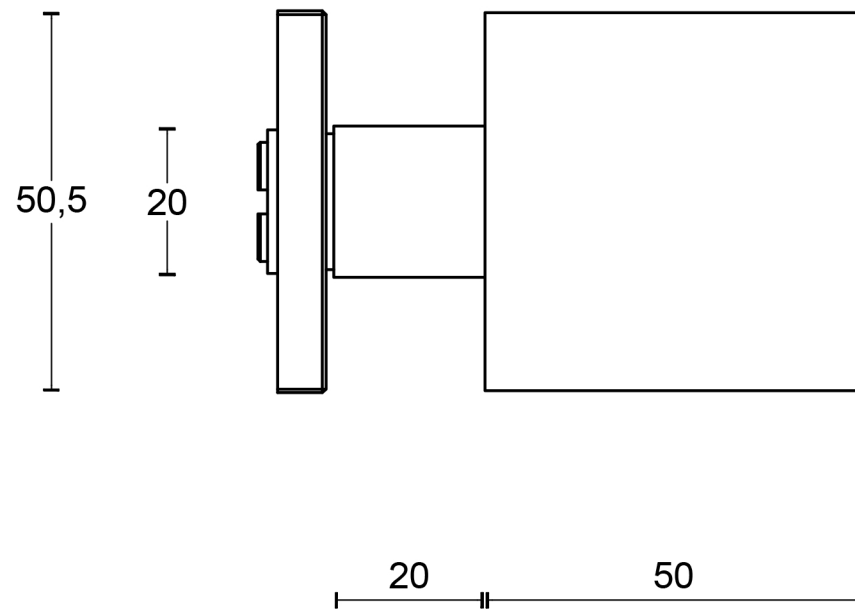

All information on the drawing is the property of Formani Holland B.V. and may not be copied, in any way whatsoever without obtaining the permission in writing from Formani Holland B.V.

**JB200D**

solid unsprung front door knob  
to operate on rose  
stainless steel