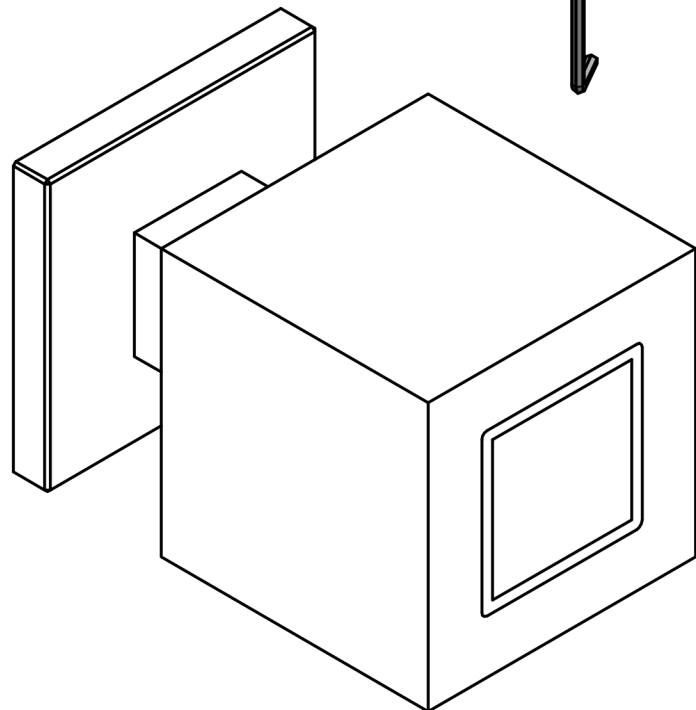

All information on the drawing is the property of Formani Holland B.V. and may not be copied, in any way whatsoever without obtaining the permission in writing from Formani Holland B.V.

**JB200D**

solid unsprung front door knob  
to operate on rose  
stainless steel

<b>FORMANI®</b>		Part number:	
Doc no.: 3502K001 4 JB200D V01.dwg	Drawn by: Christian Brimbois	Creation date: 29-8-2017	Format: A3
<b>JB200D</b>			
FORMANI HOLLAND B.V.		Formani FROM TWO TEASE ARCHITECTURAL HARDWARE <a href="http://www.twotease.com.au">www.twotease.com.au</a> <a href="mailto:info@twotease.com.au">info@twotease.com.au</a>	