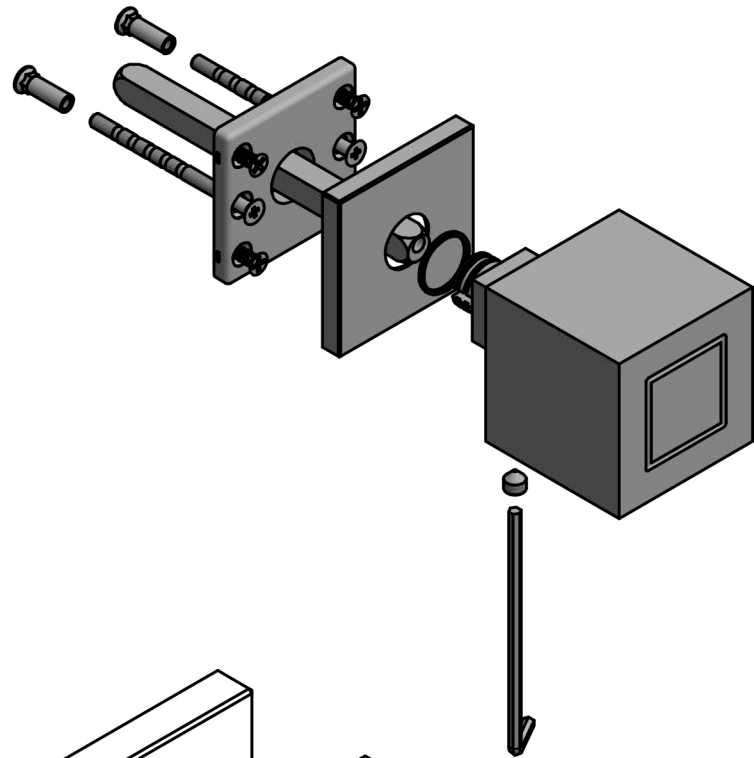

All information on the drawing is the property of Formani Holland B.V. and may not be copied, in any way whatsoever without obtaining the permission in writing from Formani Holland B.V.

**JB200D**

solid unsprung front door knob  
to operate on rose  
stainless steel

<b>FORMANI®</b>		Part number:	
Doc no.: 3502K001 4 JB200D V01.dwg	Drawn by: Christian Brimbois	Creation date: 29-8-2017	Format: A3
<b>JB200D</b>			
FORMANI HOLLAND B.V.		Formani FROM TWO TEASE ARCHITECTURAL HARDWARE <a href="http://www.twotease.com.au">www.twotease.com.au</a> <a href="mailto:info@twotease.com.au">info@twotease.com.au</a>	