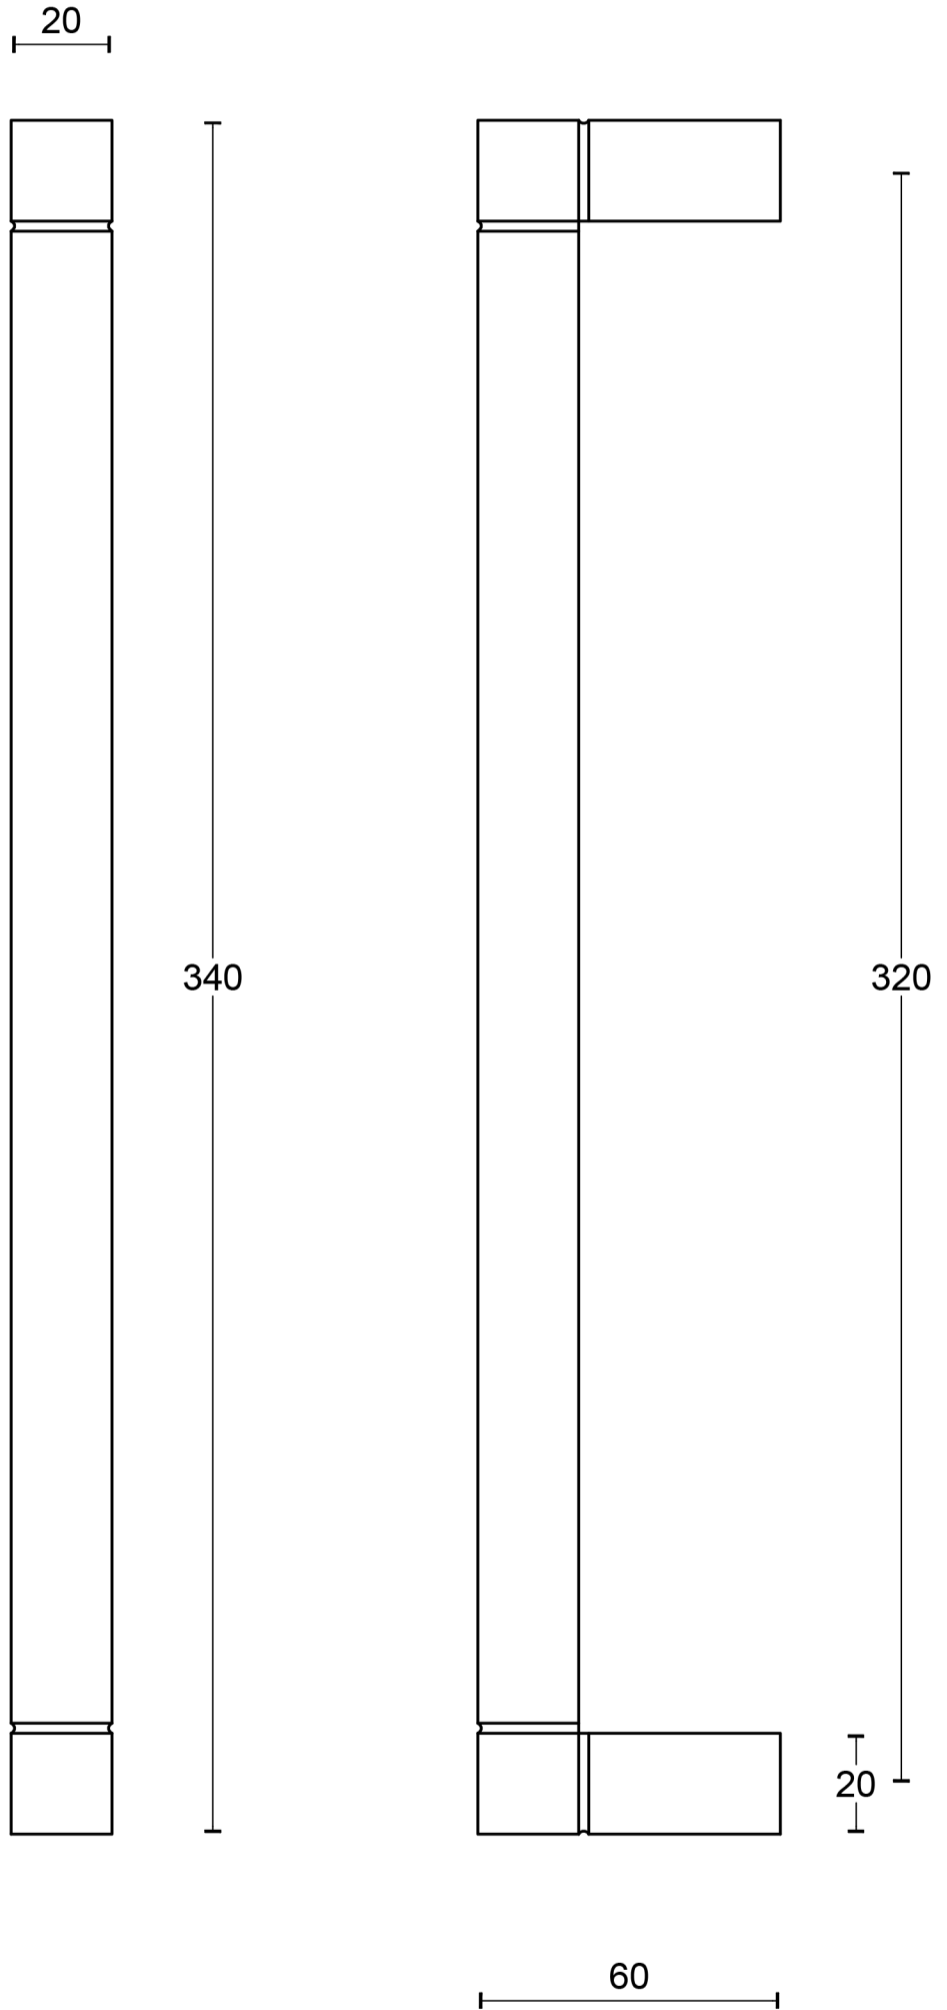

All information on the drawing is the property of Formani Holland B.V. and may not be copied, in any way whatsoever without obtaining the permission in writing from Formani Holland B.V.

JB320 NP

pull handle
concealed fixing
stainless steel

FORMANI®		Part number:	
		JB320 NP	
Doc no.: 3501G001 JB320 NP V01.dwg	Creation date: 15-9-2016	A3	Format:
Drawn by: Christian Brimbois			
Formani FROM TWO TEASE ARCHITECTURAL HARDWARE www.twotease.com.au info@twotease.com.au			