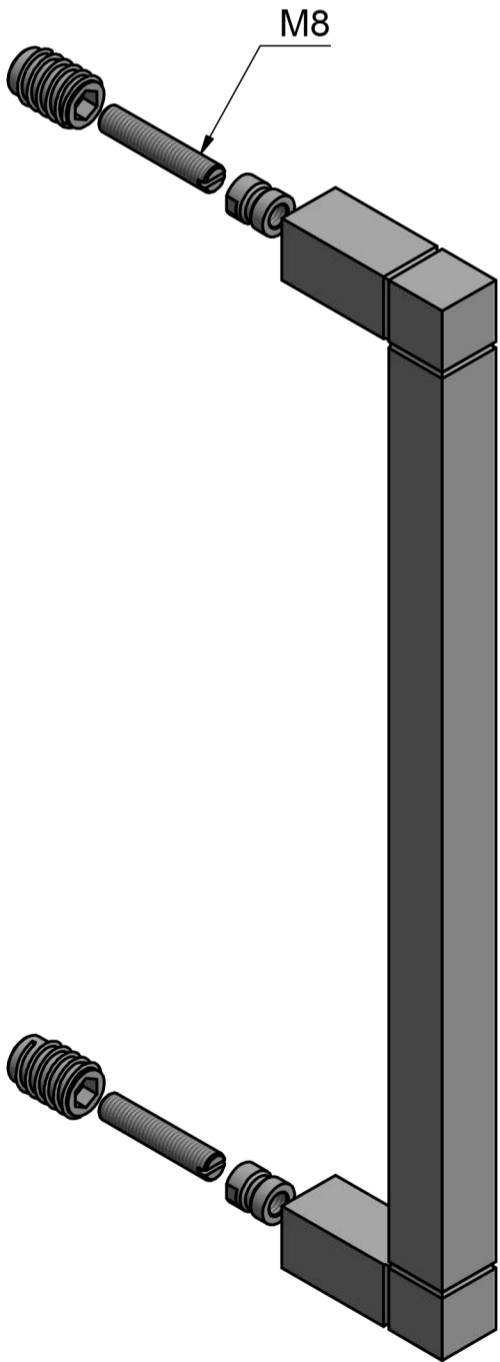

All information on the drawing is the property of Formani Holland B.V. and may not be copied, in any way whatsoever without obtaining the permission in writing from Formani Holland B.V.

JB320 NP

pull handle
concealed fixing
stainless steel

FORMANI®		Part number:	
		JB320 NP	
Doc no.: 3501G001 JB320 NP V01.dwg	Creation date: 15-9-2016	A3	Format:
Drawn by: Christian Brimbois			
Formani FROM TWO TEASE ARCHITECTURAL HARDWARE www.twotease.com.au info@twotease.com.au			