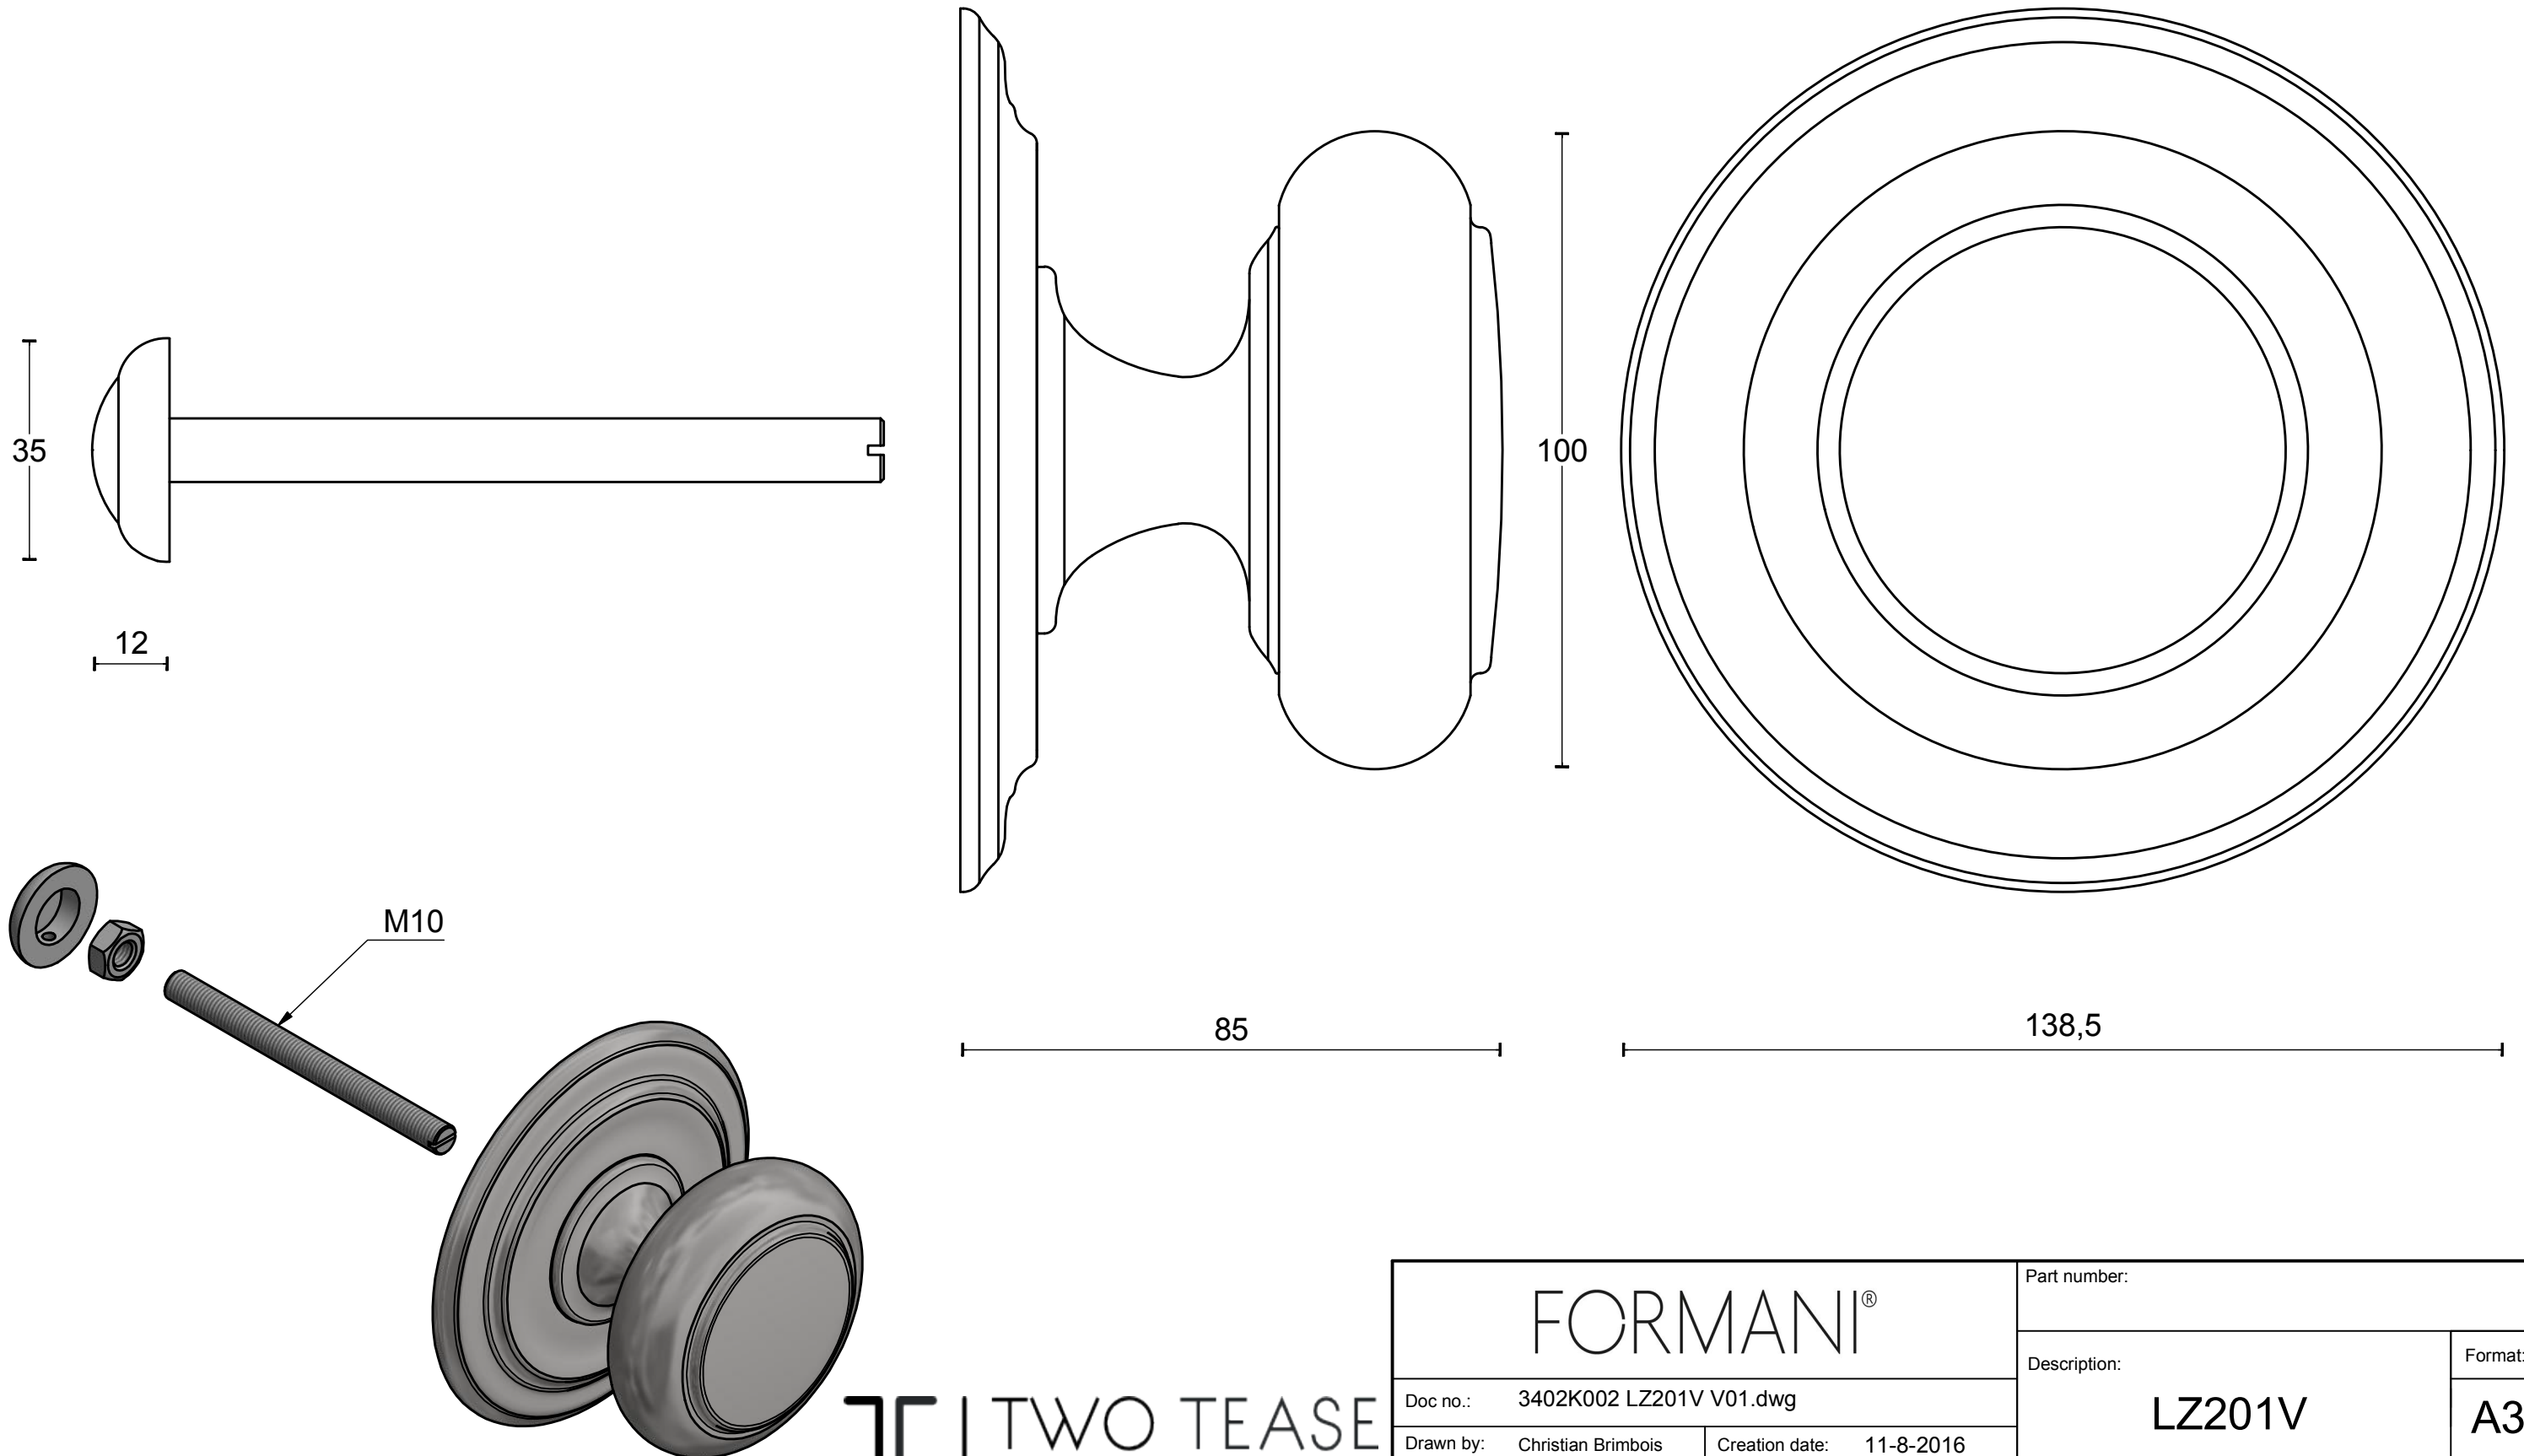

LZ201V

solide knop
fixed on rose
stainless steel or brass

FORMANI®		Part number:	
		Description:	
Doc no.: 3402K002 LZ201V V01.dwg	Drawn by: Christian Brimbois	Creation date: 11-8-2016	Format: A3
FORMANI HOLLAND B.V.		Formani FROM TWO TEASE ARCHITECTURAL HARDWARE	
www.twotease.com.au info@twotease.com.au			