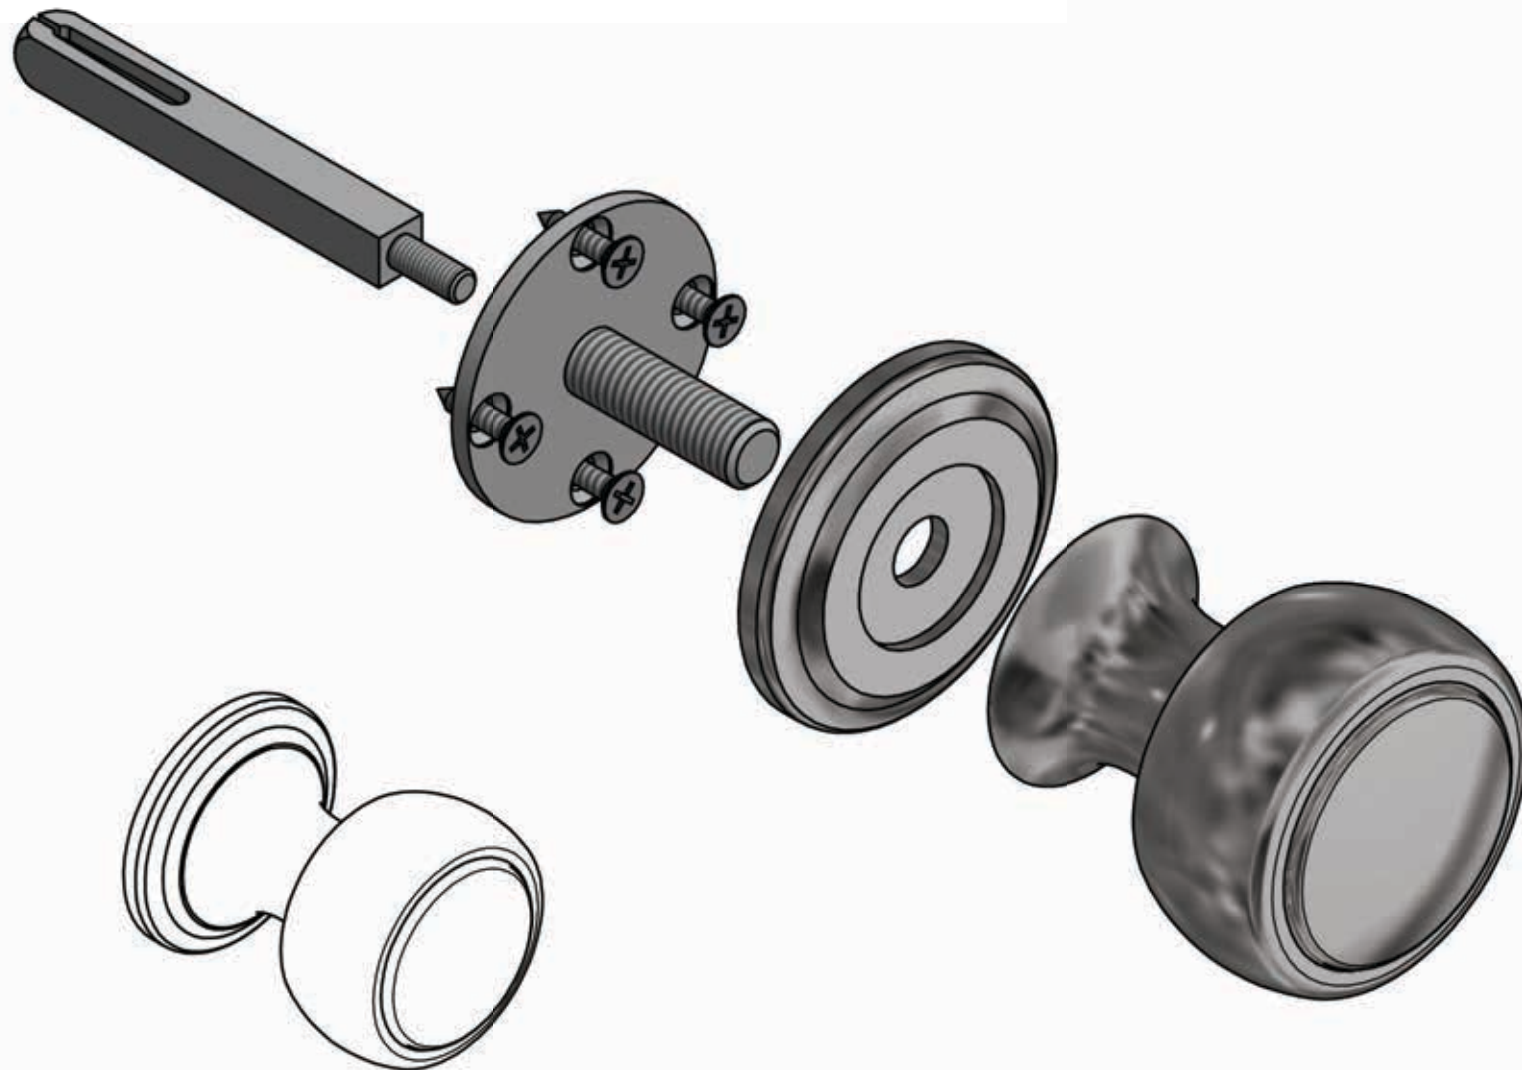

All information on the drawing is the property of Formani Holland B.V. and may not be copied, in any way whatsoever without obtaining the permission in writing from Formani Holland B.V.

LZ200V

solid knob fixed on rose
stainless steel or brass

FORMANI®		Part number:	
		LZ200V	
Doc no.: 3402K001 LZ200V V01.dwg		Description:	Format:
Drawn by: Christian Brimbois	Creation date: 2-8-2016		A3
FORMANI HOLLAND B.V.		Formani FROM TWO TEASE ARCHITECTURAL HARDWARE www.twotease.com.au info@twotease.com.au	