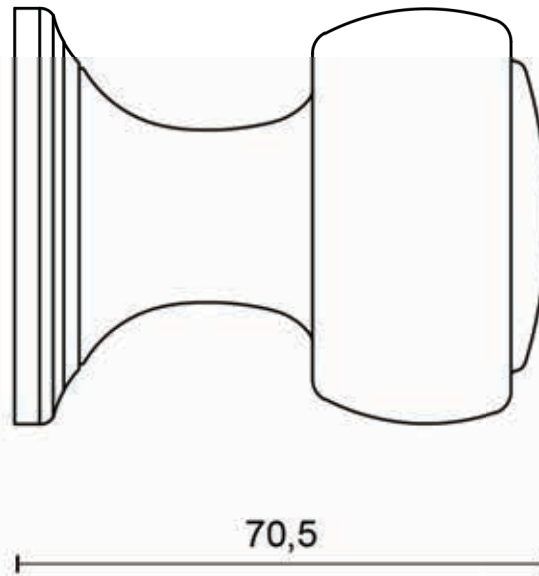

All information on the drawing is the property of Formani Holland B.V. and may not be copied, in any way whatsoever without obtaining the permission in writing from Formani Holland B.V.

LZ200V

solid knob fixed on rose
stainless steel or brass