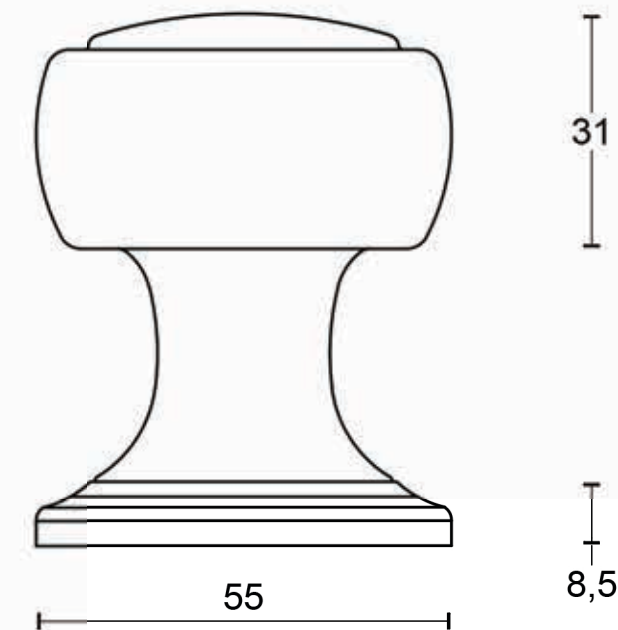

All information on the drawing is the property of Formani Holland B.V. and may not be copied, in any way whatsoever without obtaining the permission in writing from Formani Holland B.V.

LZ200V

solid knob fixed on rose
stainless steel or brass

FORMANI®		Part number:	
		LZ200V	
Doc no.: 3402K001 LZ200V V01.dwg		Description:	Format:
Drawn by: Christian Brimbois	Creation date: 2-8-2016		A3
FORMANI HOLLAND B.V.		Formani FROM TWO TEASE ARCHITECTURAL HARDWARE www.twotease.com.au info@twotease.com.au	