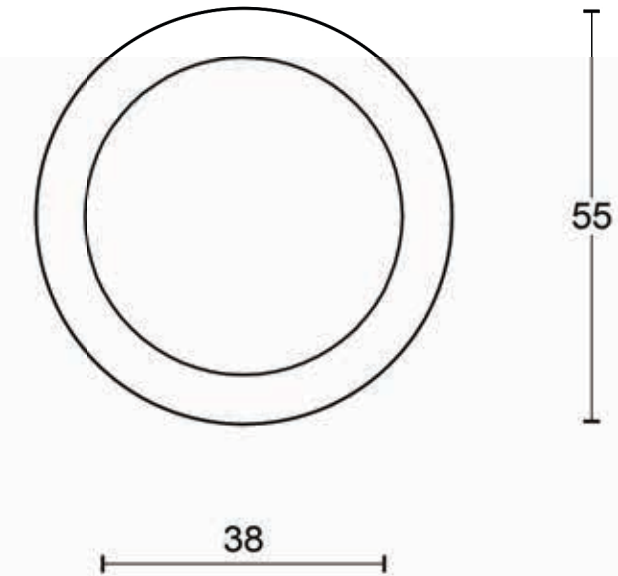

FORMANI®		Part number:	
		LZ200V	
Doc no.: 3402K001 LZ200V V01.dwg		Description:	Format:
Drawn by: Christian Brimbois	Creation date: 2-8-2016		A3
FORMANI HOLLAND B.V.		Formani FROM TWO TEASE ARCHITECTURAL HARDWARE www.twotease.com.au info@twotease.com.au	