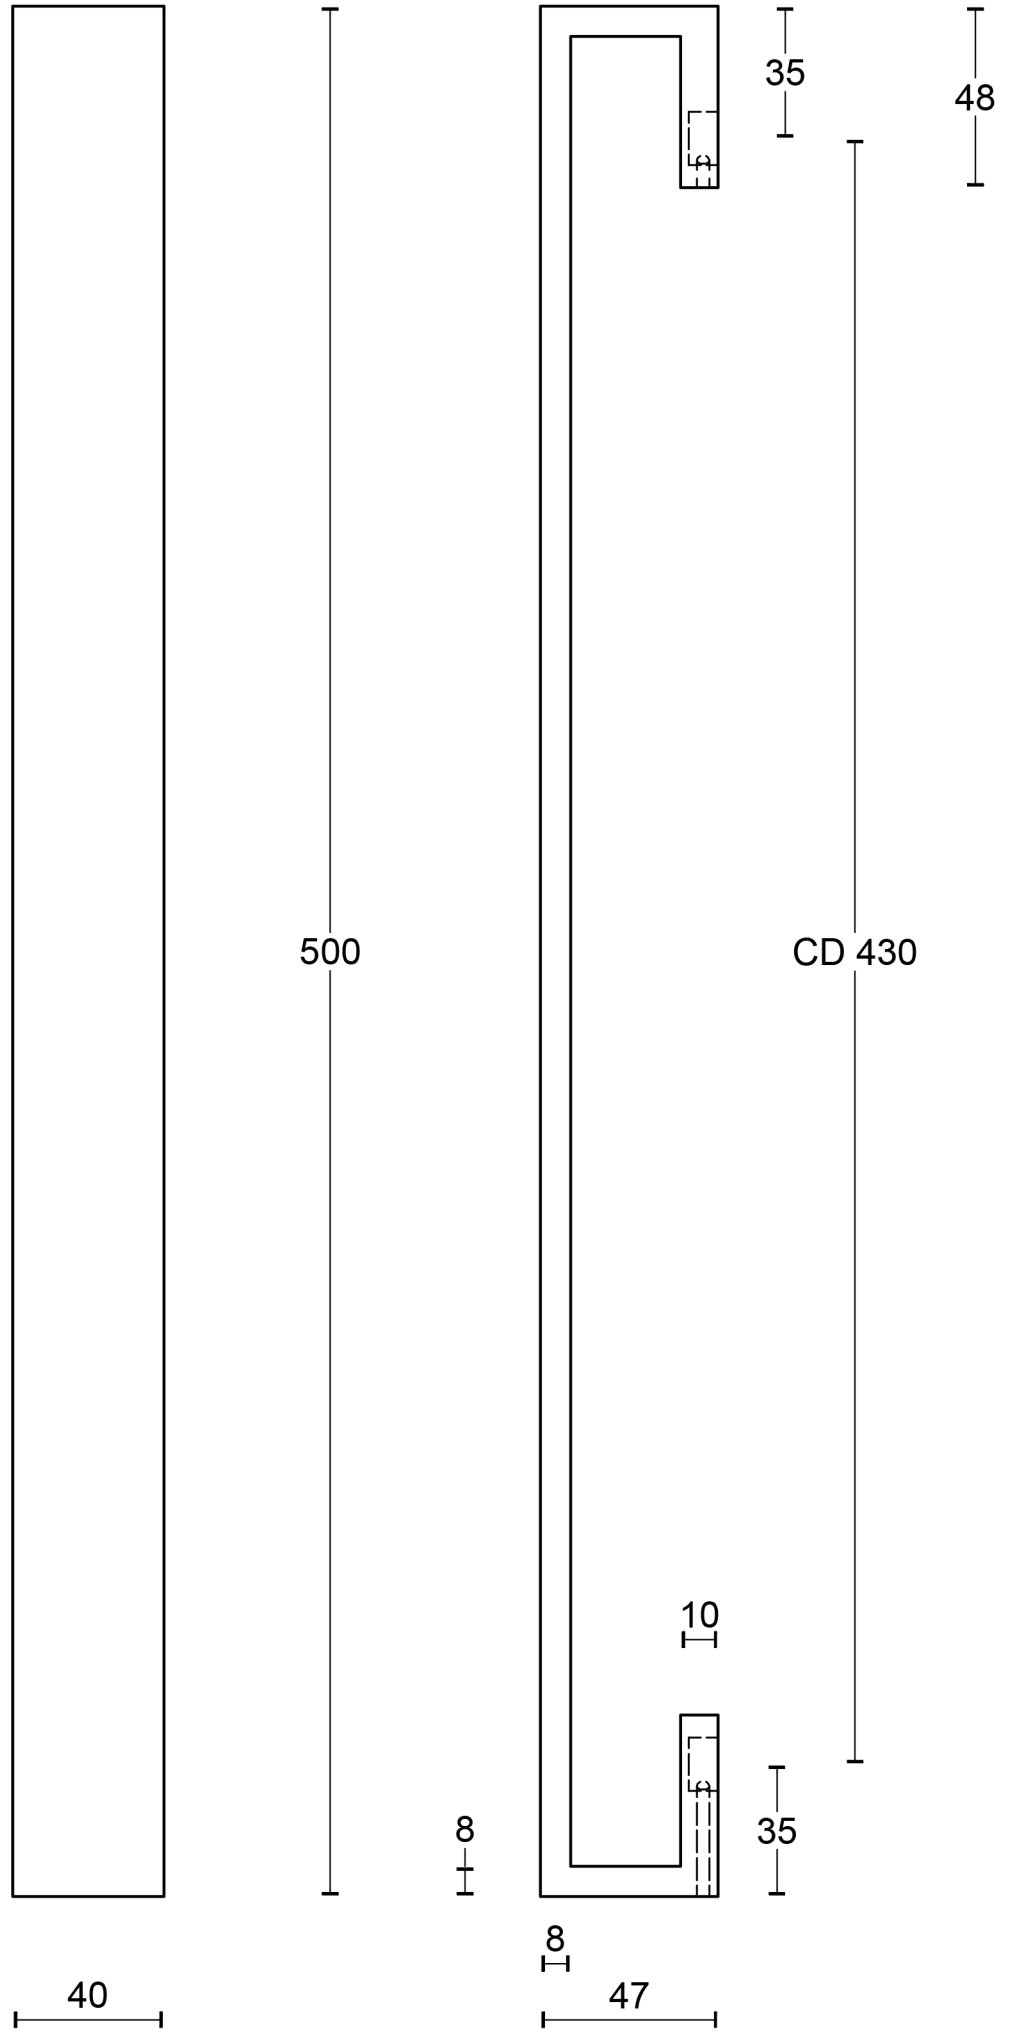

All information on the drawing is the property of Formani Holland B.V. and may not be copied, in any way whatsoever without obtaining the permission in writing from Formani Holland B.V.

BM500 NP

pull handle
concealed fixing
stainless steel

FORMANI[®]		Part number:	
		BM500 NP	
Doc no.: 3201G001 BM500 NP V02.dwg		BM500 NP	Format:
Drawn by: Christian Brimbois	Creation date: 10-2-2014		A3
Formani Holland B.V. * Formani FROM TWO TEASE ARCHITECTURAL HARDWARE		www.twotease.com.au info@twotease.com.au	