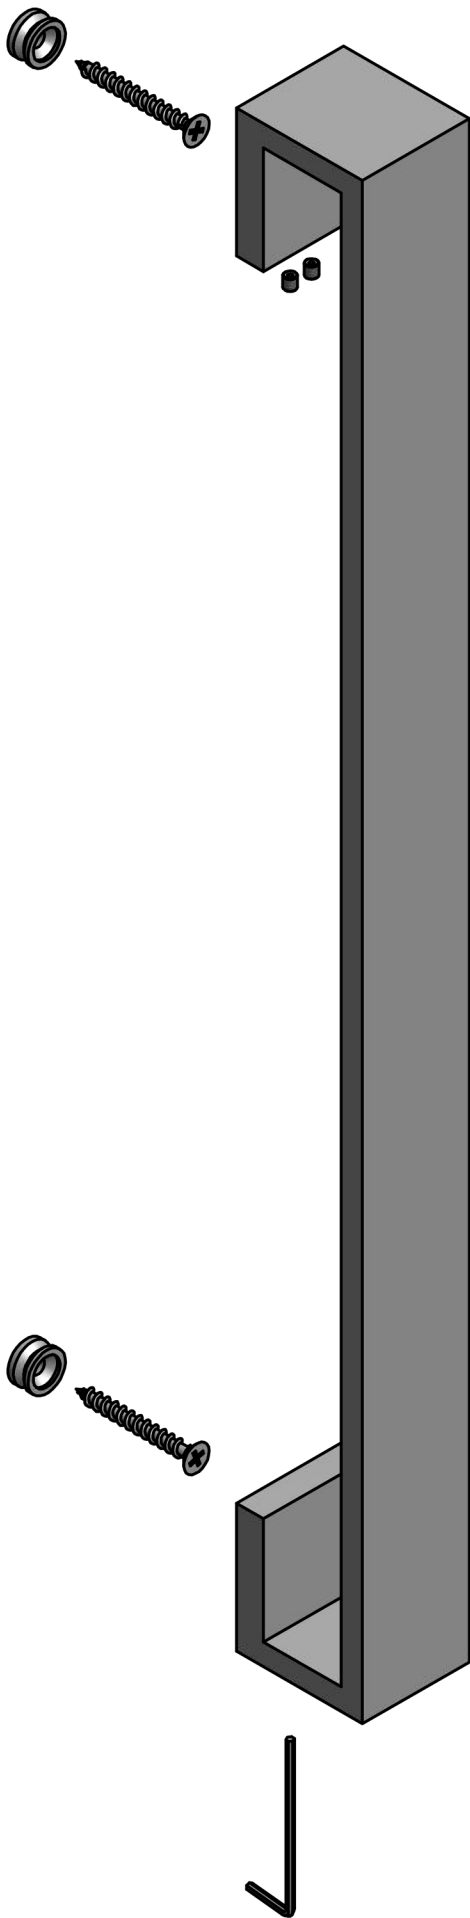

All information on the drawing is the property of Formani Holland B.V. and may not be copied, in any way whatsoever without obtaining the permission in writing from Formani Holland B.V.

BM500 NP

pull handle
concealed fixing
stainless steel

FORMANI[®]		Part number:	
		BM500 NP	
Doc no.: 3201G001 BM500 NP V02.dwg		BM500 NP	Format:
Drawn by: Christian Brimbois	Creation date: 10-2-2014		A3
Formani Holland B.V. * Formani FROM TWO TEASE ARCHITECTURAL HARDWARE		www.twotease.com.au info@twotease.com.au	