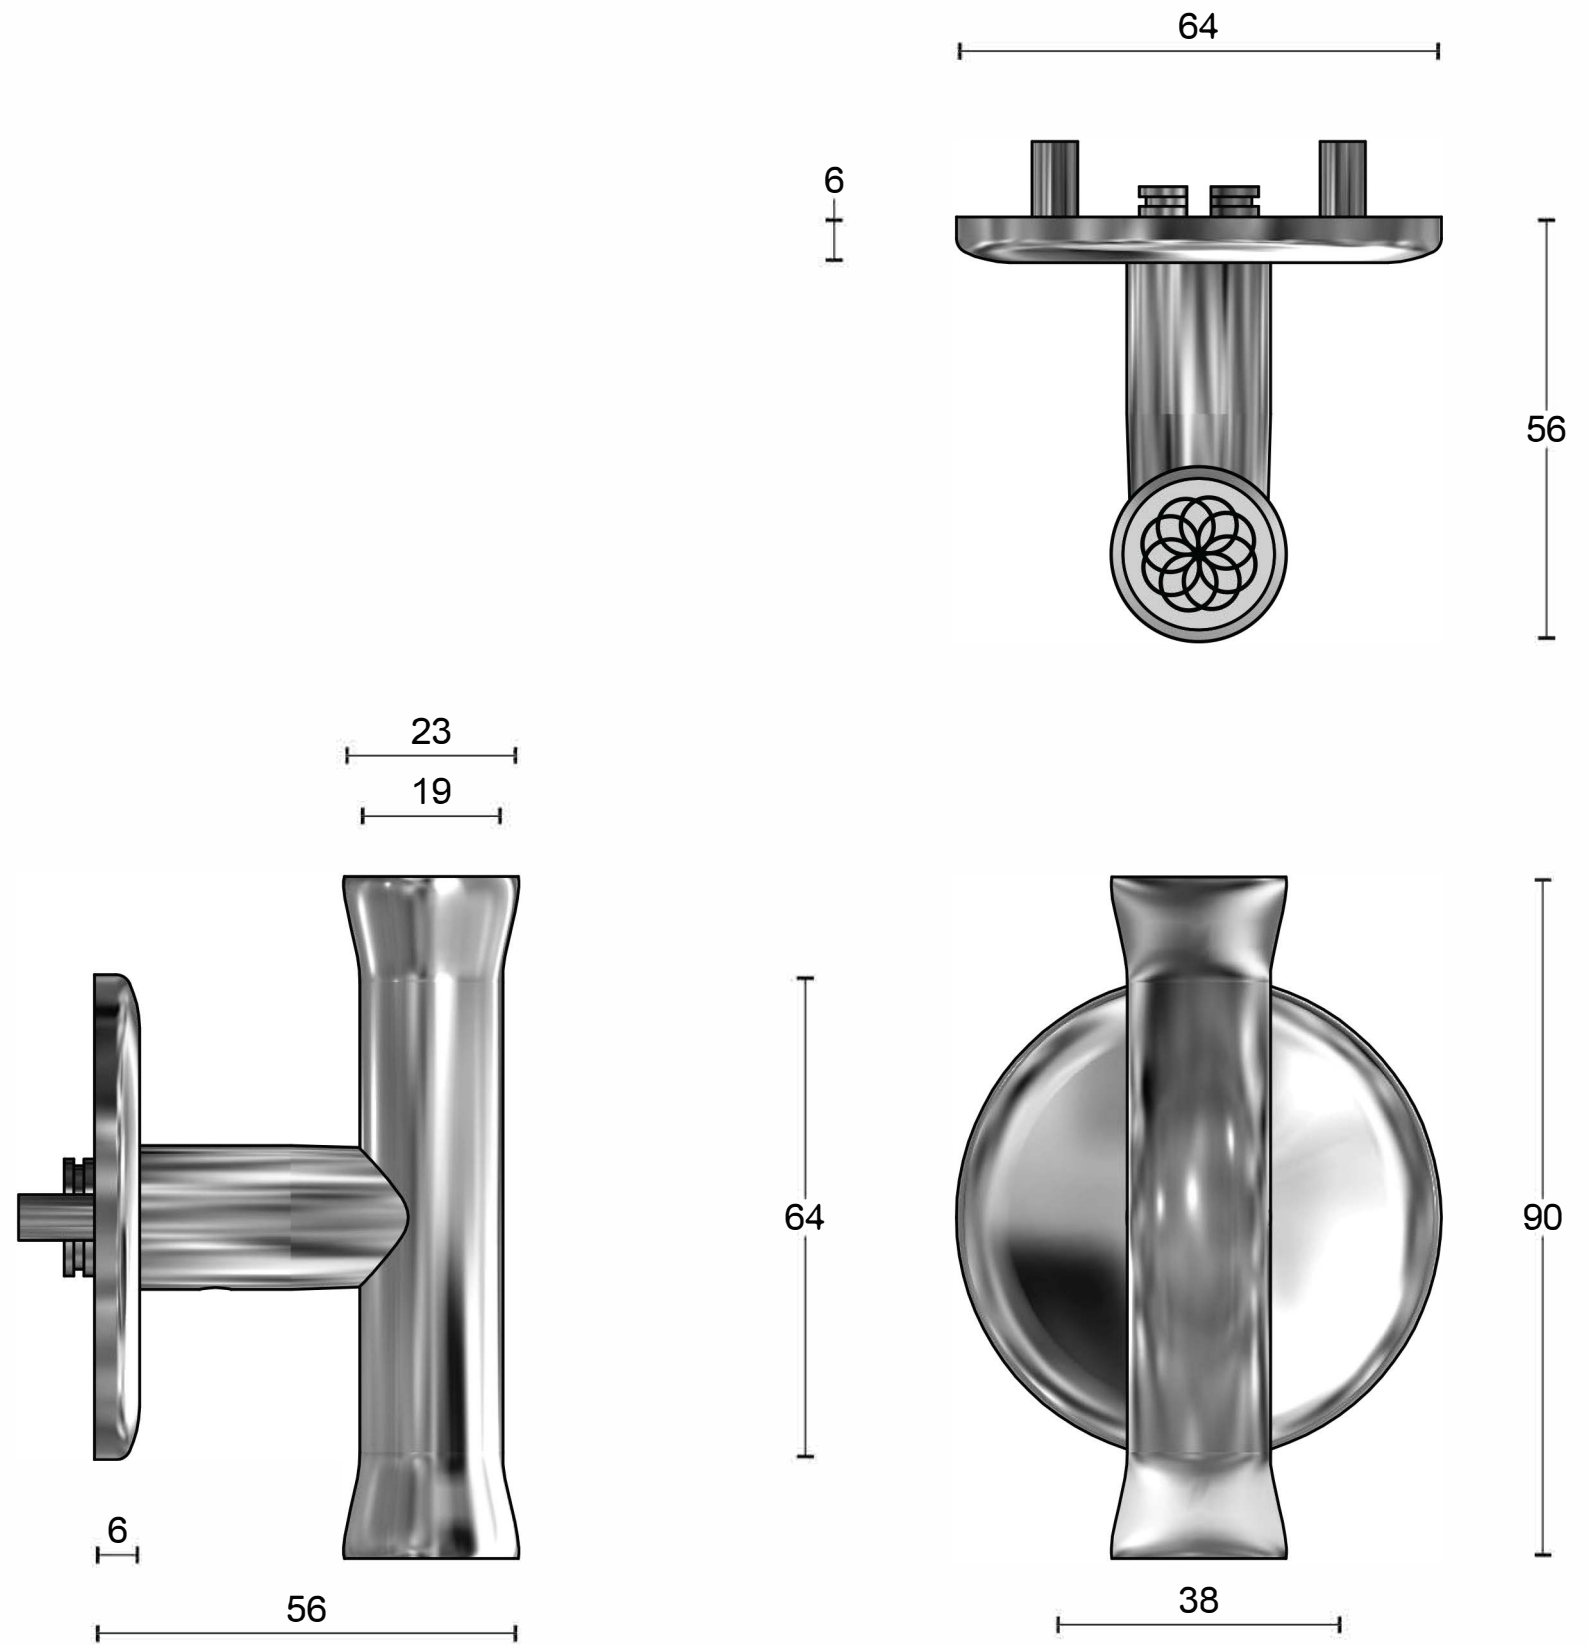

All information on the drawing is the property of Formani Holland B.V. and may not be copied, in any way whatsoever without obtaining the permission in writing from Formani Holland B.V.

EV200V

solid front door knob
fixed on rose
polished stainless steel

FORMANI [®]		Part number:	
		Description:	
Doc no.:	3102K001IPXX0 EV200V IP V01.dwg	EV200V IP	
Drawn by:	Christian Brimbois		
Formani Holland B.V.		Formani FROM TWO TEASE ARCHITECTURAL HARDWARE	
		www.twotease.com.au info@twotease.com.au	
			Format: A3