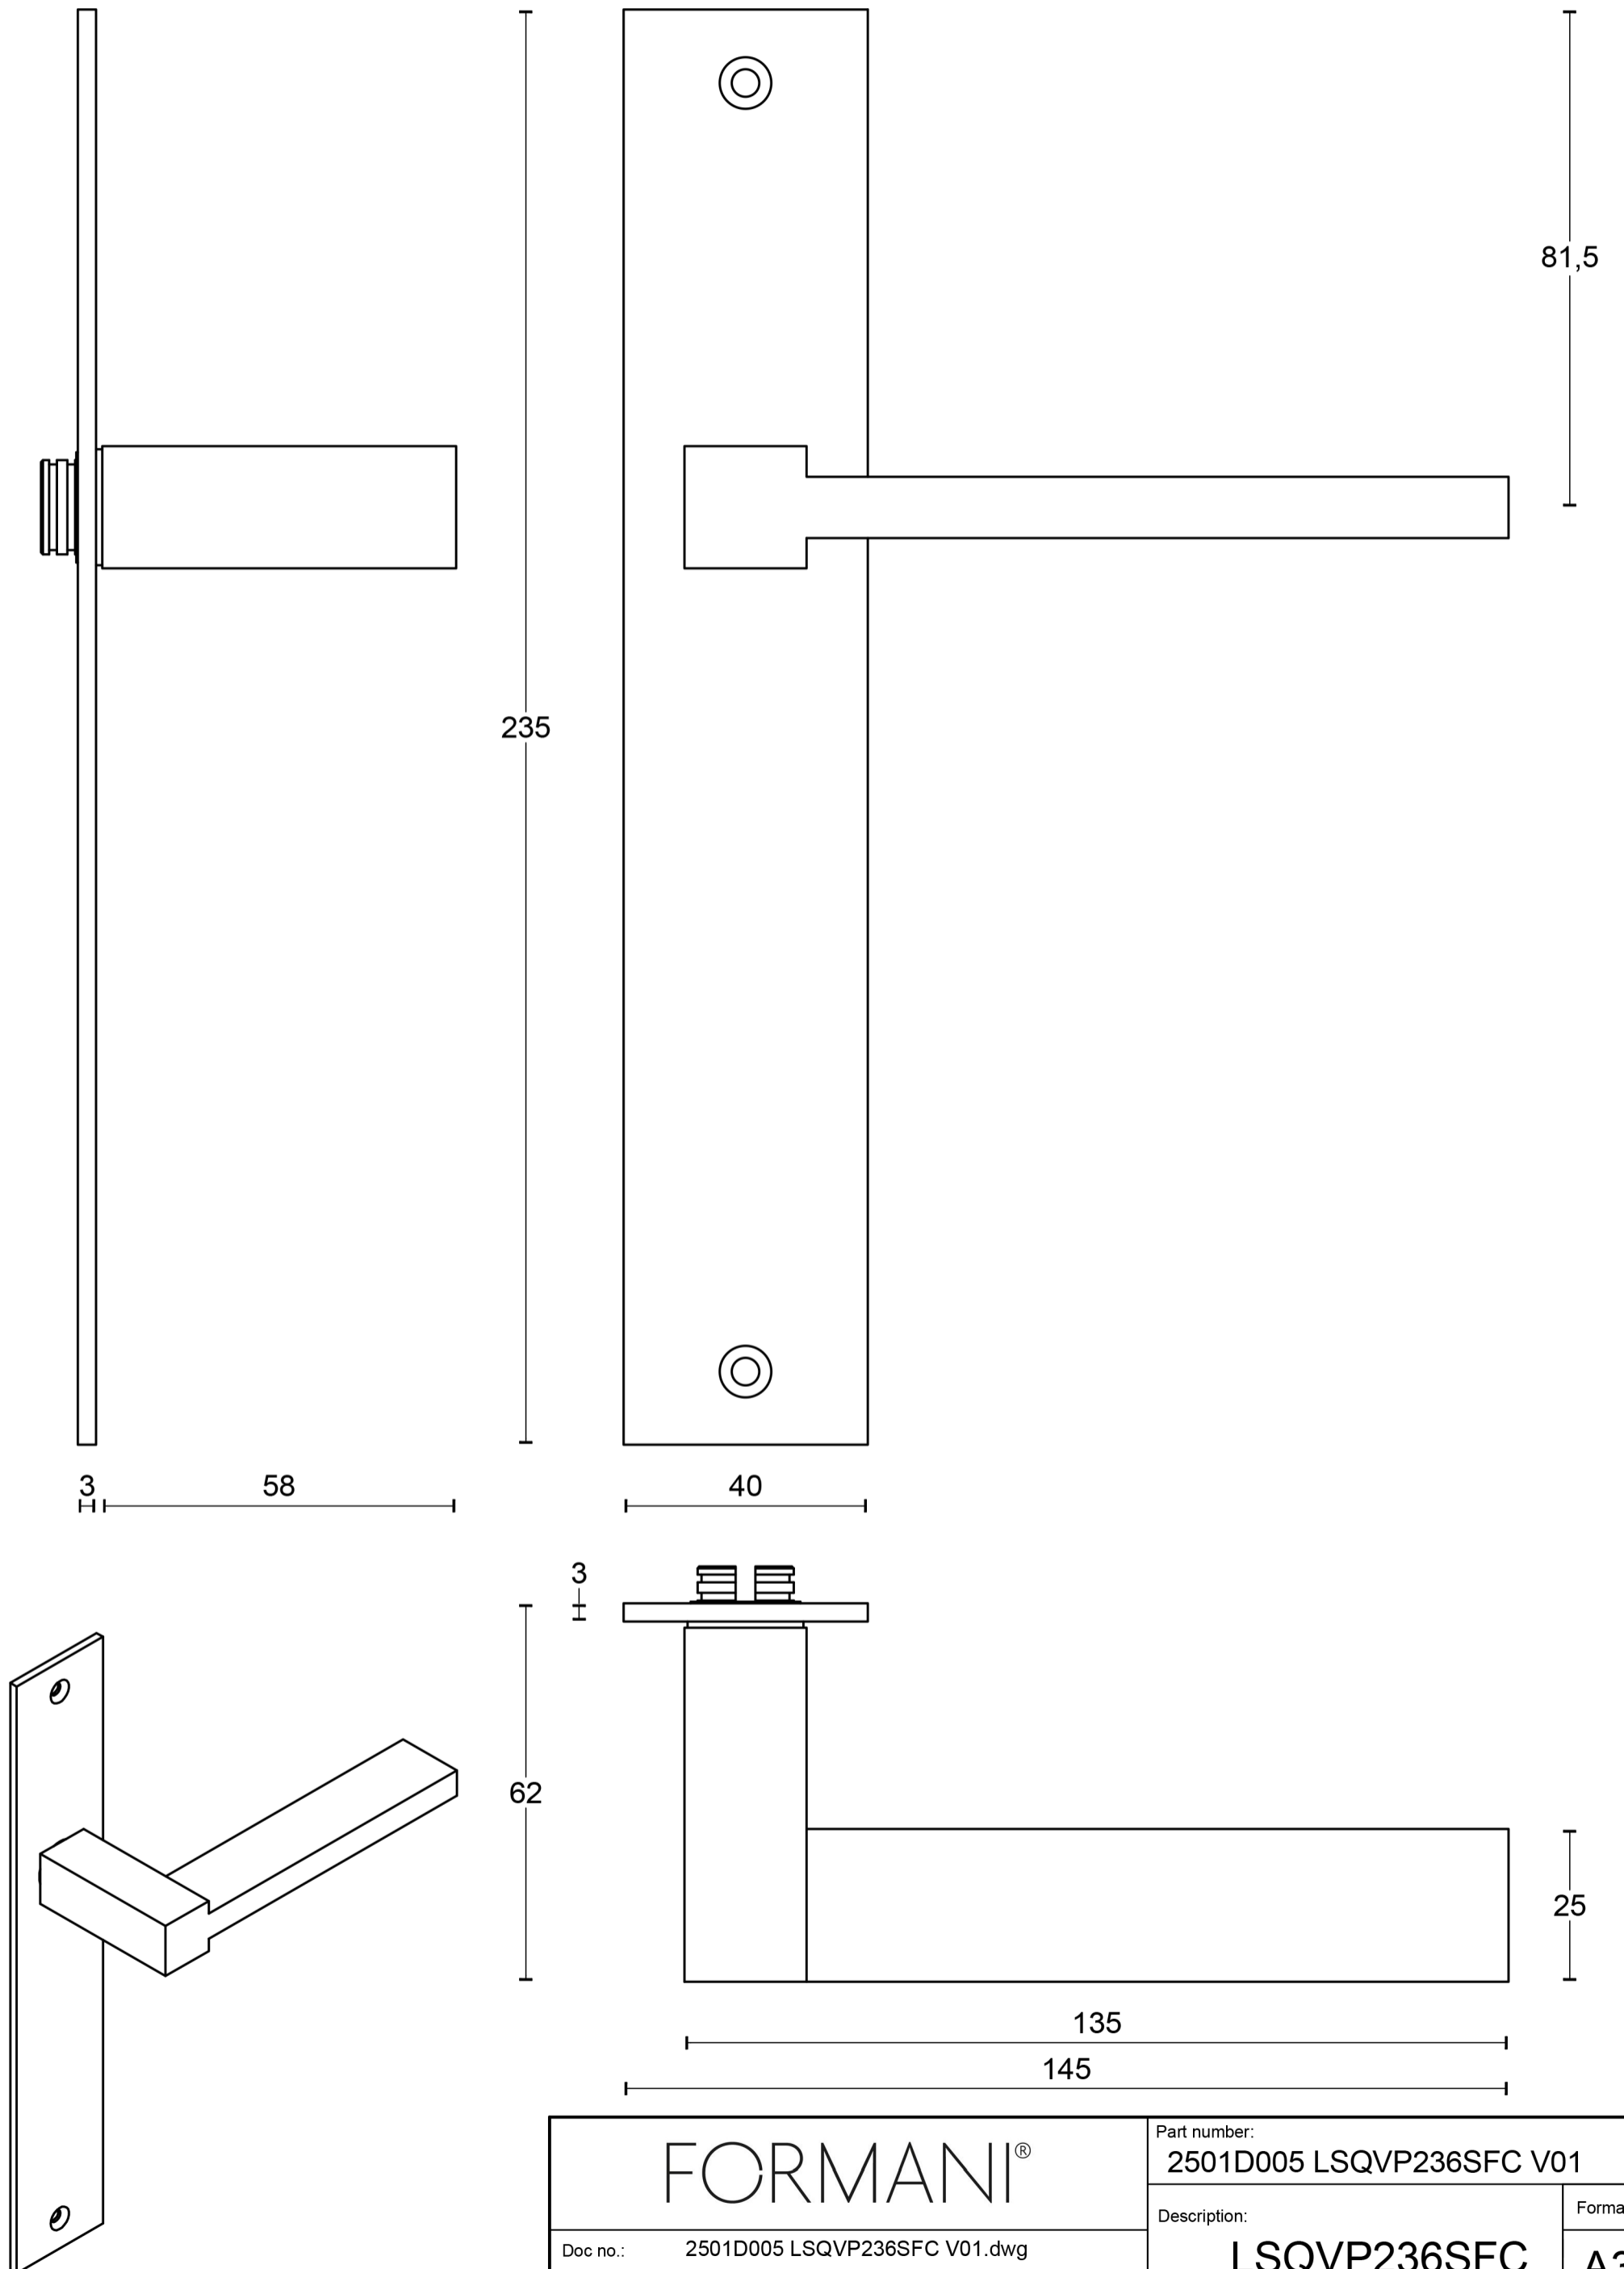

All information on the drawing is the property of Formani Holland B.V. and may not be copied, in any way whatsoever without obtaining the permission in writing from Formani Holland B.V.

<h1>FORMANI®</h1>		Part number: 2501D005 LSQVP236SFC V01	
		Description: LSQVP236SFC	
Doc no.: 2501D005 LSQVP236SFC V01.dwg	Drawn by: Christian	Creation date: 14-11-2011	Format: A3
Formani Holland B.V. • Formani FROM TWO TEASE ARCHITECTURAL HARDWARE www.twotease.com.au info@twotease.com.au			