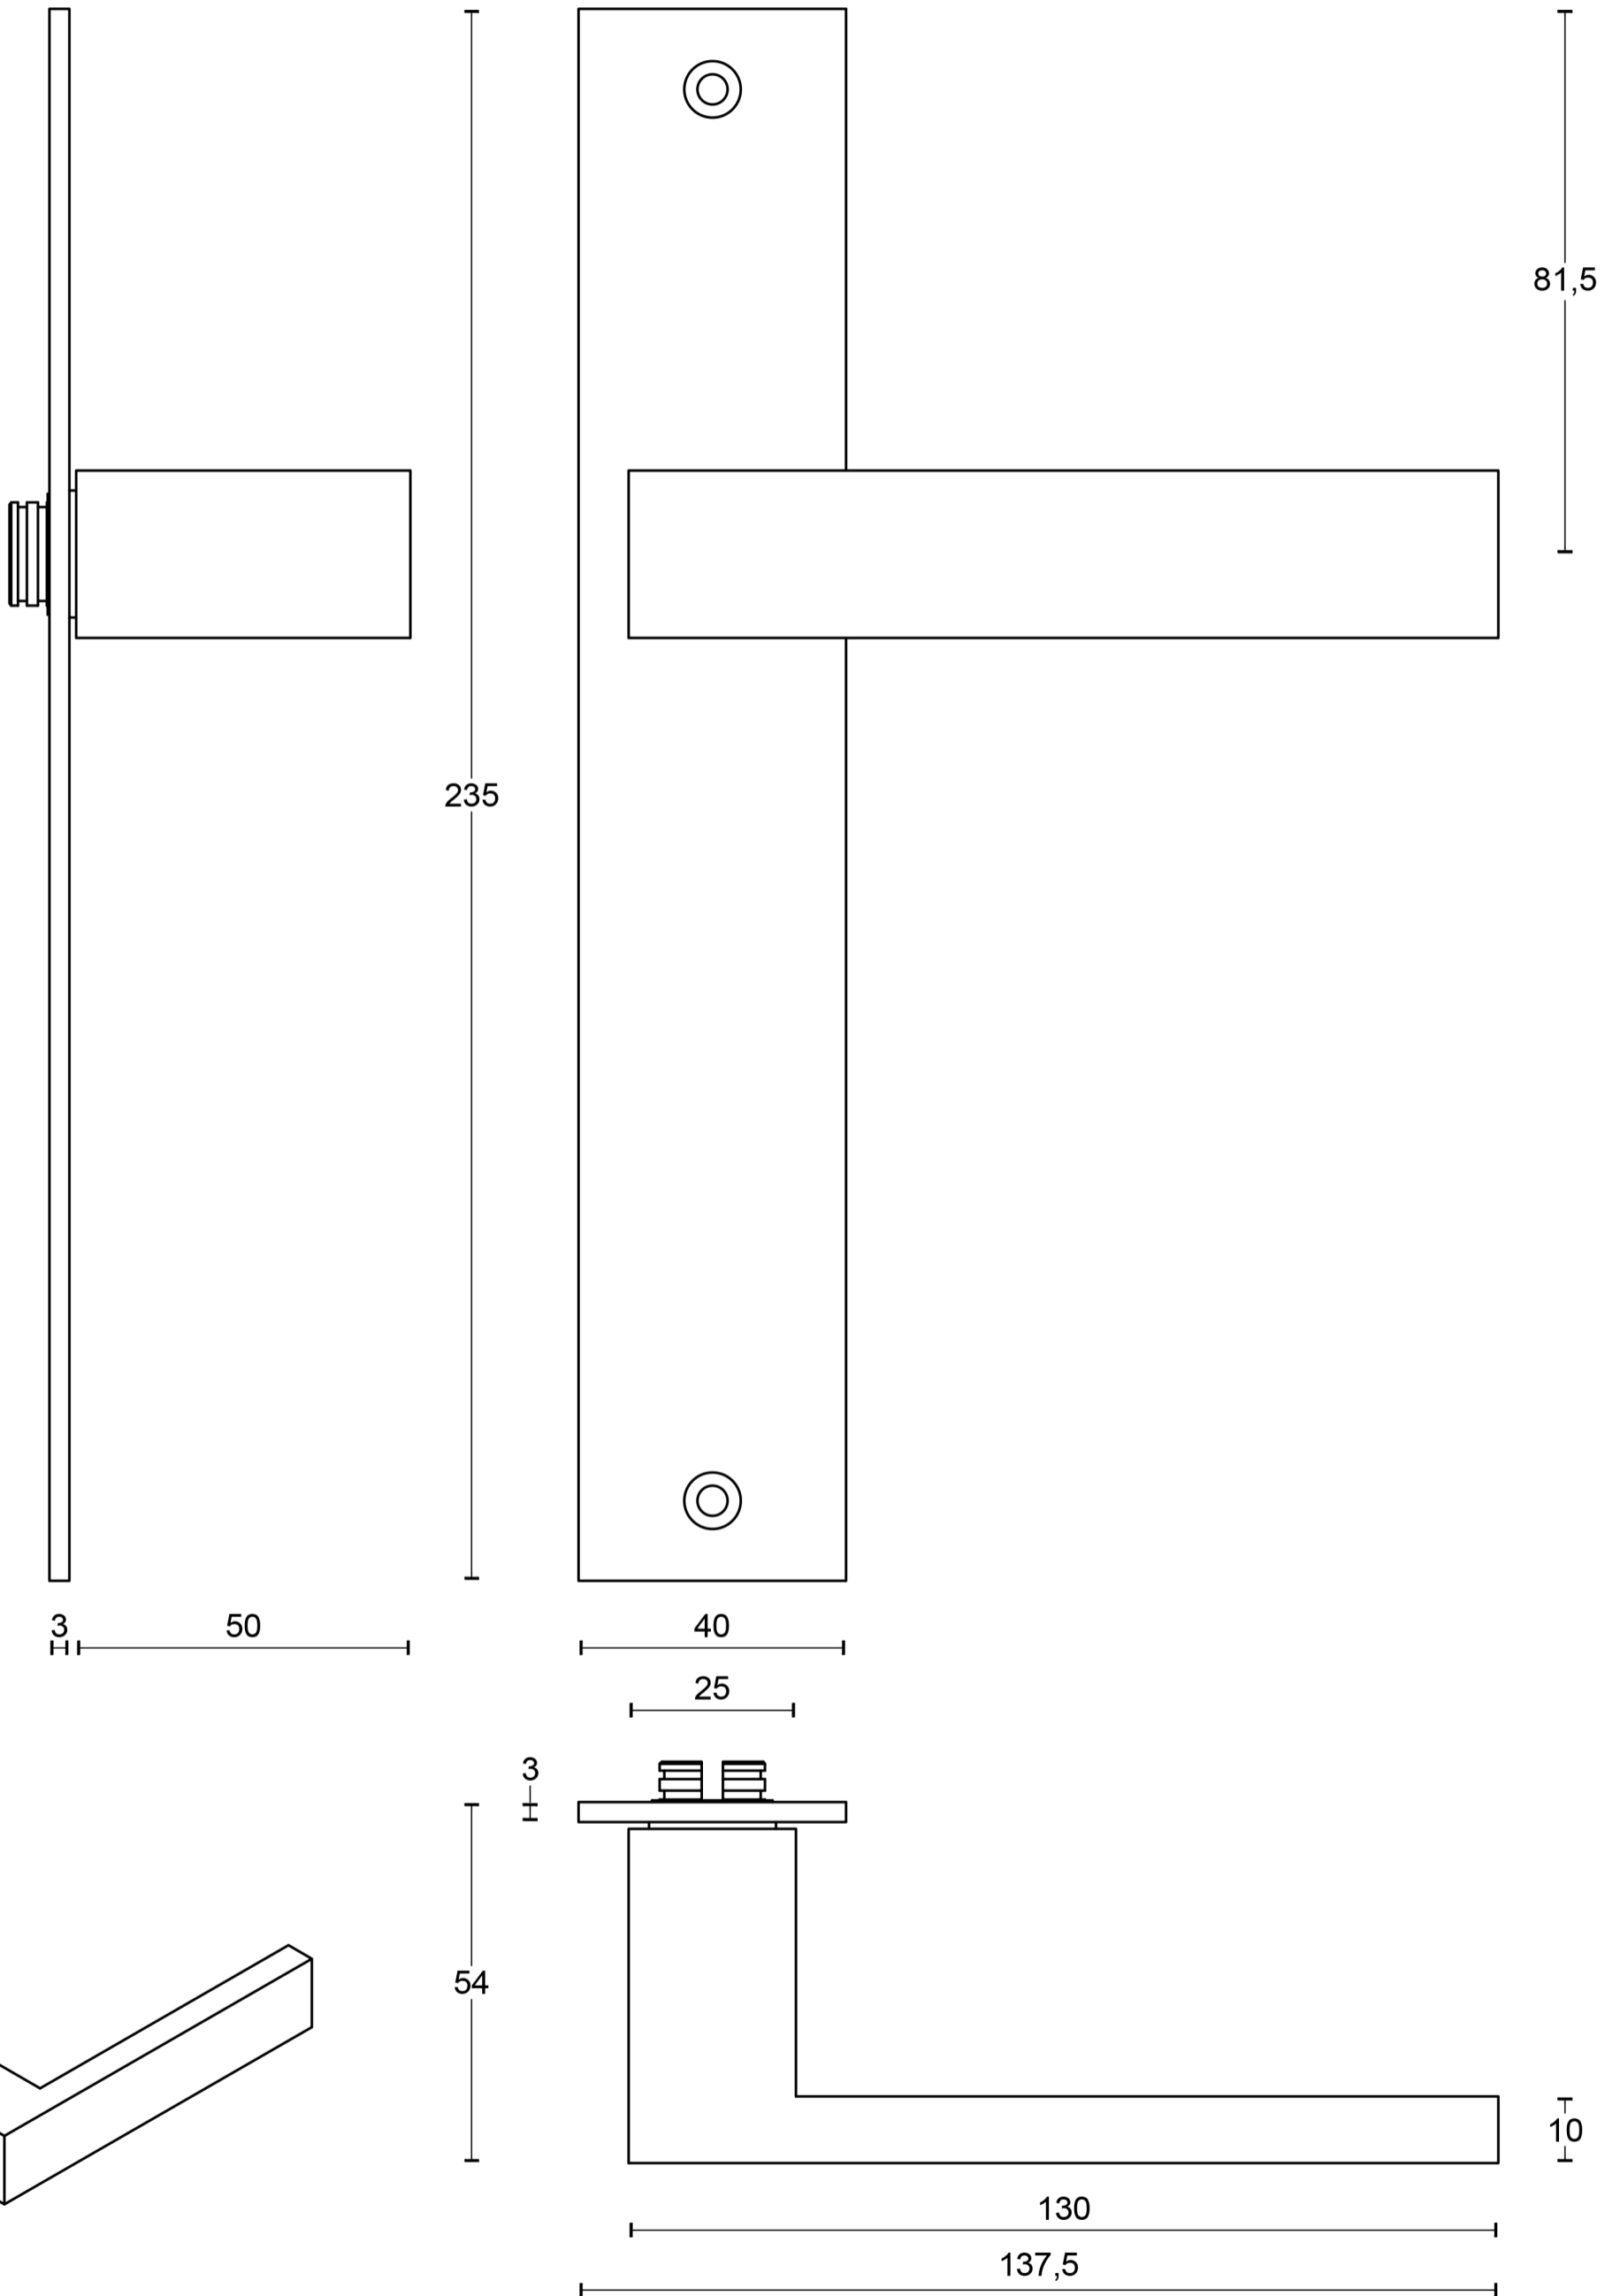

All information on the drawing is the property of Formani Holland B.V. and may not be copied, in any way whatsoever without obtaining the permission in writing from Formani Holland B.V.

<p>FORMANI[®]</p>		Part number: 2501D004 LSQIVP236SFC V01	
		Description: LSQIVP236SFC	
Doc no.: 2501D004 LSQIVP236SFC V01.dwg	Drawn by: Christian	Creation date: 12-11-2011	Format: A3
Formani Holland B.V. · Formani FROM TWO TEASE ARCHITECTURAL HARDWARE www.twotease.com.au info@twotease.com.au			