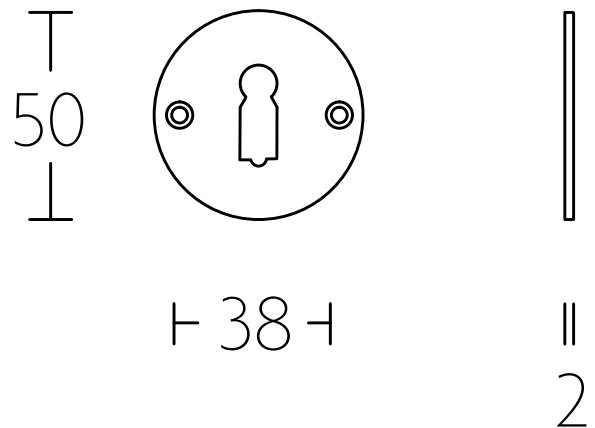

**1938GRR50**

**GRR-VBWC**

**MSY50**

**MSN50**

Two Tease offers a range of lock options for handles.  
Click on the boxes to see more information.

---