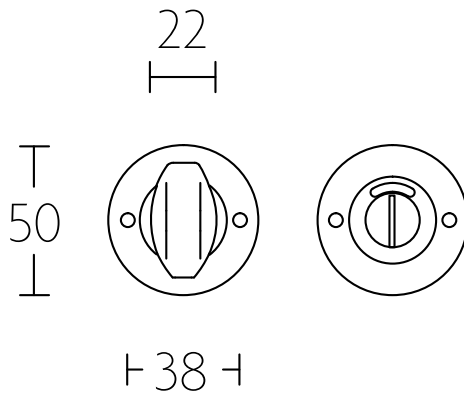

## FORMANI | Timeless collection

	Lever Handle	Code
<b>1938GRR50</b>	129mm long sprung on a round rose	0301D023NSXX0
<b>1938MRR50</b>	115mm long unsprung on a round rose	0301D009NSXX0C
<b>1938PR</b>	128mm long sprung on a round rose	0301D009NSXX0C

	Privacy	
<b>GRR-VBWC</b>	Round Turn and release privacy set including 5/6/7/8mm pin.	0301T020NSXXU

	Escutcheons	
<b>MSN50</b>	Round Key Escutcheons	0301N001NSXX0
<b>MSY50</b>	Round Key Escutcheons	0301Y001NSXX0

**1938GRR50**

**GRR-VBWC**

**MSY50**

**MSN50**

Two Tease offers a range of lock options for handles.  
Click on the boxes to see more information.

---