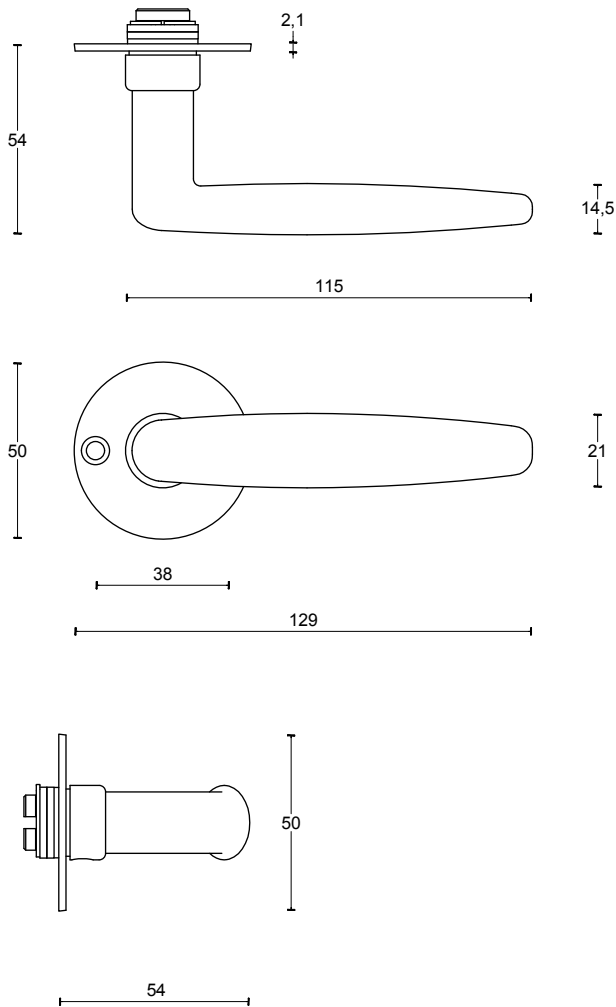

1938PR

PVD Satin Nickel | IC

0301D009ICXX0J

PVD Bright Nickel | IL

0301D009ILXX0J

DRAWINGS

1938GRR50