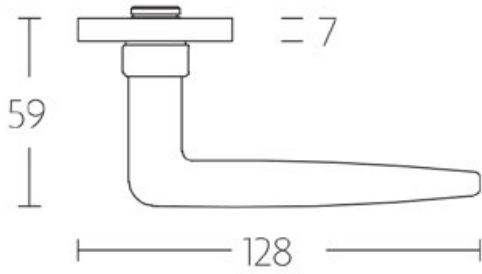

## FORMANI | Timeless collection

	Lever Handle	Code
<b>1938GRR50</b>	129mm long sprung on a round rose	0301D023NSXX0
<b>1938MRR50</b>	115mm long unsprung on a round rose	0301D009NSXX0C
<b>1938PR</b>	128mm long sprung on a round rose	0301D009NSXX0C

**1938GRR50**

**GRR-VBWC**

**MSY50**

**MSN50**

Two Tease offers a range of lock options for handles.  
Click on the boxes to see more information.

---