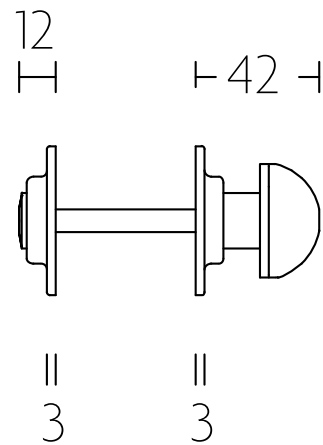

## FORMANI | Timeless collection

	Lever Handle	Code
<b>1938GRR50</b>	129mm long sprung on a round rose	0301D023NSXX0
<b>1938MRR50</b>	115mm long unsprung on a round rose	0301D009NSXX0C
<b>1938PR</b>	128mm long sprung on a round rose	0301D009NSXX0C

	Privacy	
<b>GRR-VBWC</b>	Round Turn and release privacy set including 5/6/7/8mm pin.	0301T020NSXXU

	Escutcheons	
<b>MSN50</b>	Round Key Escutcheons	0301N001NSXX0
<b>MSY50</b>	Round Key Escutcheons	0301Y001NSXX0

**1938GRR50**

**GRR-VBWC**

**MSY50**

**MSN50**

Two Tease offers a range of lock options for handles.  
Click on the boxes to see more information.

---