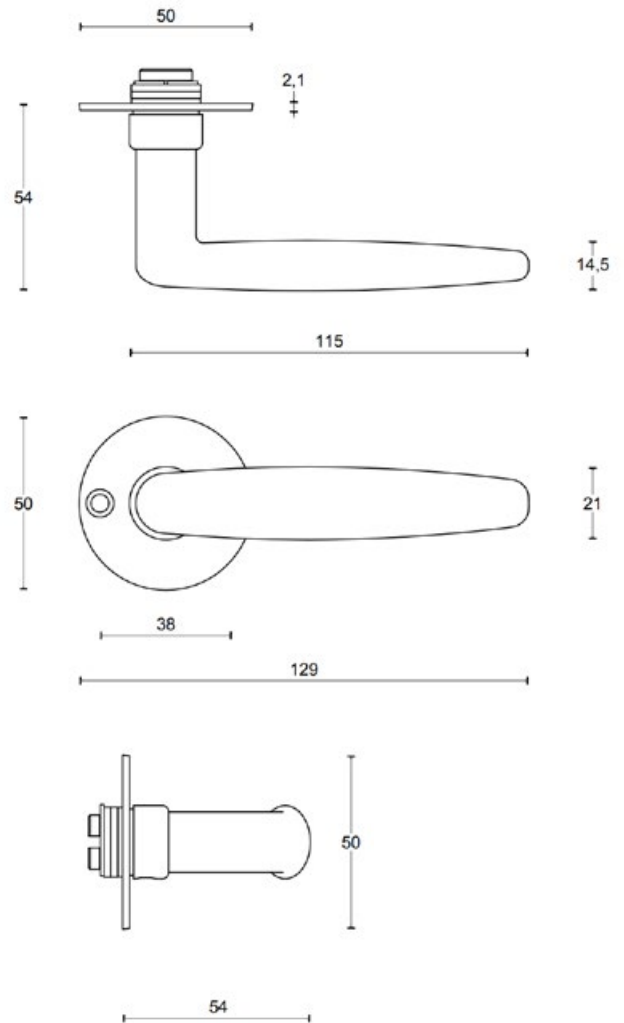

1938PR

PVD Satin Nickel | IC

0301D009ICXX0J

PVD Bright Nickel | IL

0301D009ILXX0J

DRAWINGS

1938GRR50

1938MRR50

>> Drawings continue onto next page