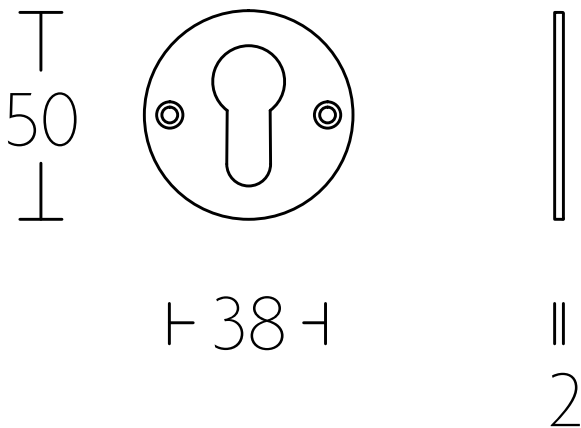

## FORMANI | Timeless collection

	Lever Handle	Code
<b>1938GRR50</b>	129mm long sprung on a round rose	0301D023NSXX0
<b>1938MRR50</b>	115mm long unsprung on a round rose	0301D009NSXX0C
<b>1938PR</b>	128mm long sprung on a round rose	0301D009NSXX0C

**1938GRR50**

**GRR-VBWC**

**MSY50**

**MSN50**

Two Tease offers a range of lock options for handles.  
Click on the boxes to see more information.

---