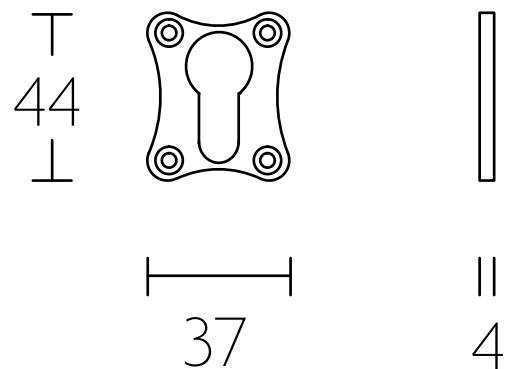

1934 LEVER

FORMANI | Timeless collection

Shown Above: 1934GRR50 - Satin Nickel | Ebony Wood (NSEB)

Lever Handle	Code
1934GRR50 23mm Ø lever, 132mm long sprung on a round rose	2001D007NSEB0QC
1934MMRR50 23mm Ø lever, 117mm long unsprung on a round rose	2001D007NSEB0C
1934GRK 23mm Ø lever, 126mm long sprung on a round rose	2001D030NSEB0

Privacy	Code
MRK37MWC Square turn and release privacy set including 5/6/7/8mm pin.	0301T013NSXXU
GRR-VBWC Round Turn and release privacy set including 5/6/7/8mm pin.	0301T020NSXXU

Escutcheons	Code
MSN50 Round Key Escutcheons	0301N001NSXX0
MSY50 Round Key Escutcheons	0301Y001NSXX0
MSYK37 Square Key Escutcheons	2001Y005NSXX0

1934MRR50

Satin Nickel NS	 2001D007NSEB0C	Brass Unlacquered OL 2001D007OLEB0C	IMAGE UNAVAILABLE
Bright Nickel NL	 2001D007NLEB0C		

1934GRK

1934GRK		MRK37MWC	MSYK37
AVAILABLE FINISHES	HANDLES	PRIVACY	KEY ESCUTCHEON
Satin Nickel NS	 2001D007NSEB0QC	IMAGE UNAVAILABLE 0301T020NSXXU	IMAGE UNAVAILABLE 2001Y005NSXX0
Bright Nickel NL	 2001D030NLEB0	 0301T020NLXXU	 2001Y005NLXX0
Brass Unlacquered OL	 2001D030OLEB0	IMAGE UNAVAILABLE 0301T020OLXXU	IMAGE UNAVAILABLE 2001Y005OLXX0
Satin Black NM	 2001D030NMEB0	IMAGE UNAVAILABLE 0301T020NMXXU	IMAGE UNAVAILABLE 2001Y005NMXX0

1934MRR50

1934GRR50

1934GRK

GRR-VBWC

MSN50

MSY50

MRK37MWC

MSYK37