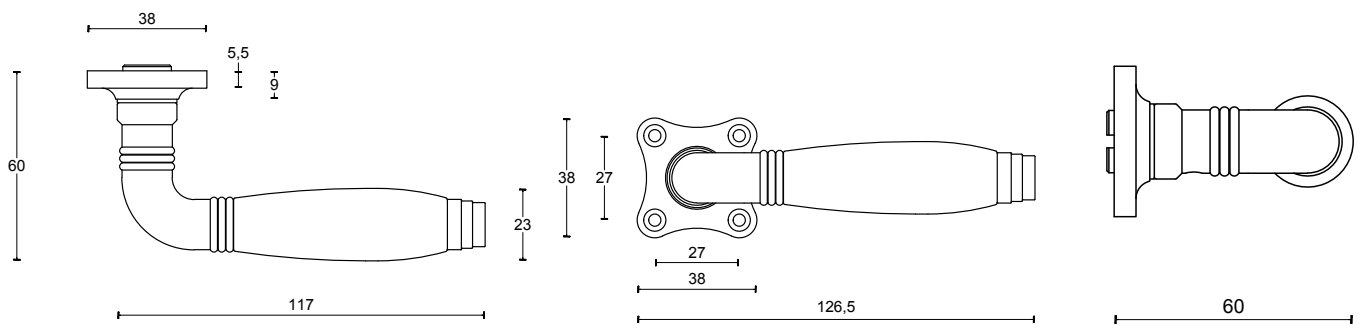

1934MRR50

1934GRR50

1934GRK