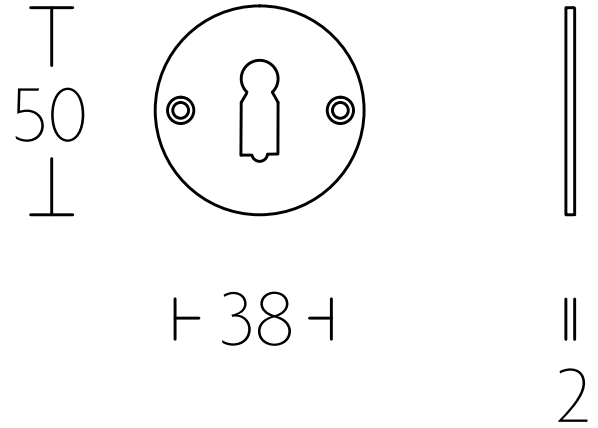

1934 LEVER

FORMANI | Timeless collection

Shown Above: 1934GRR50 - Satin Nickel | Ebony Wood (NSEB)

Lever Handle	Code
1934GRR50 23mm Ø lever, 132mm long sprung on a round rose	2001D007NSEB0QC
1934MMRR50 23mm Ø lever, 117mm long unsprung on a round rose	2001D007NSEB0C
1934GRK 23mm Ø lever, 126mm long sprung on a round rose	2001D030NSEB0

Privacy	Code
MRK37MWC Square turn and release privacy set including 5/6/7/8mm pin.	0301T013NSXXU
GRR-VBWC Round Turn and release privacy set including 5/6/7/8mm pin.	0301T020NSXXU

Escutcheons	Code
MSN50 Round Key Escutcheons	0301N001NSXX0
MSY50 Round Key Escutcheons	0301Y001NSXX0
MSYK37 Square Key Escutcheons	2001Y005NSXX0

1934MRR50

1934GRR50

1934GRK

GRR-VBWC

MSN50

MSY50

MRK37MWC

MSYK37