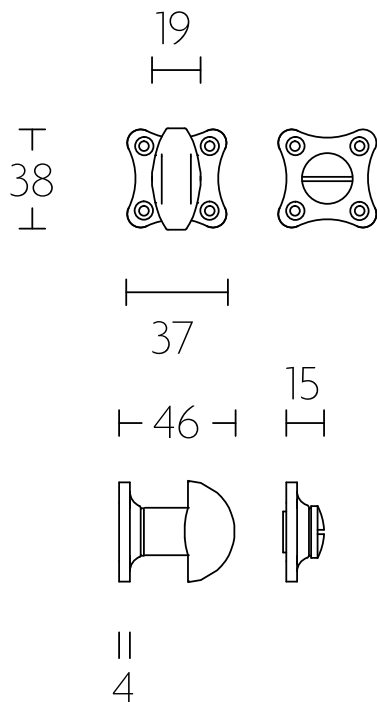

1934 LEVER

FORMANI | Timeless collection

Shown Above: 1934GRR50 - Satin Nickel | Ebony Wood (NSEB)

Lever Handle	Code
1934GRR50 23mm Ø lever, 132mm long sprung on a round rose	2001D007NSEB0QC
1934MMRR50 23mm Ø lever, 117mm long unsprung on a round rose	2001D007NSEB0C
1934GRK 23mm Ø lever, 126mm long sprung on a round rose	2001D030NSEB0

Privacy	Code
MRK37MWC Square turn and release privacy set including 5/6/7/8mm pin.	0301T013NSXXU
GRR-VBWC Round Turn and release privacy set including 5/6/7/8mm pin.	0301T020NSXXU

Escutcheons	Code
MSN50 Round Key Escutcheons	0301N001NSXX0
MSY50 Round Key Escutcheons	0301Y001NSXX0
MSYK37 Square Key Escutcheons	2001Y005NSXX0

1934MRR50

1934GRR50

1934GRK

GRR-VBWC

MSN50

MSY50

MRK37MWC

MSYK37

Two Tease offers a range of lock options for handles.
Click on the boxes to see more information.

AGB LOCKS

[Click Here](#)

TUBULAR LATCH & PRIVACY BOLTS

[Click Here](#)