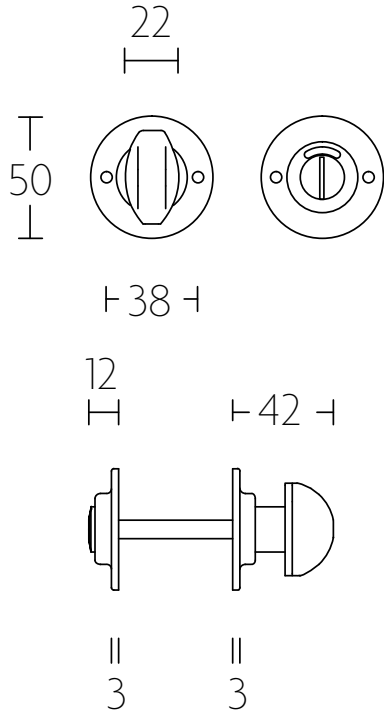

1934 LEVER

FORMANI | Timeless collection

Shown Above: 1934GRR50 - Satin Nickel | Ebony Wood (NSEB)

Lever Handle	Code
1934GRR50 23mm Ø lever, 132mm long sprung on a round rose	2001D007NSEB0QC
1934MMRR50 23mm Ø lever, 117mm long unsprung on a round rose	2001D007NSEB0C
1934GRK 23mm Ø lever, 126mm long sprung on a round rose	2001D030NSEB0

Privacy	Code
MRK37MWC Square turn and release privacy set including 5/6/7/8mm pin.	0301T013NSXXU
GRR-VBWC Round Turn and release privacy set including 5/6/7/8mm pin.	0301T020NSXXU

Escutcheons	Code
MSN50 Round Key Escutcheons	0301N001NSXX0
MSY50 Round Key Escutcheons	0301Y001NSXX0
MSYK37 Square Key Escutcheons	2001Y005NSXX0

1934MRR50

1934GRR50

1934GRK

GRR-VBWC

MSN50

MSY50

MRK37MWC

MSYK37

Two Tease offers a range of lock options for handles.
Click on the boxes to see more information.

AGB LOCKS

[Click Here](#)

TUBULAR LATCH & PRIVACY BOLTS

[Click Here](#)