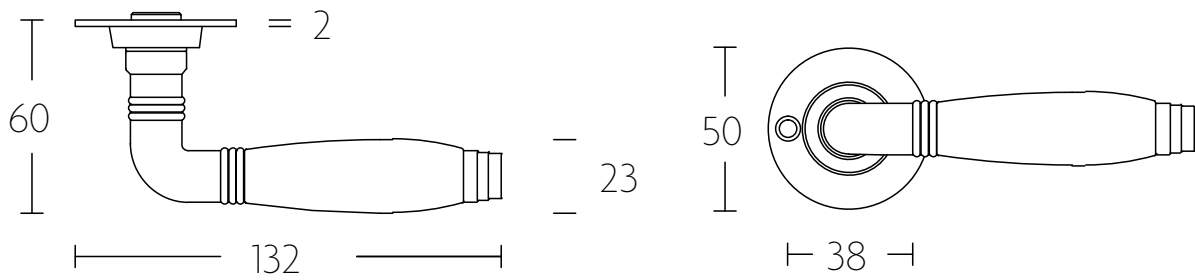

1934MRR50

1934GRR50

1934GRK