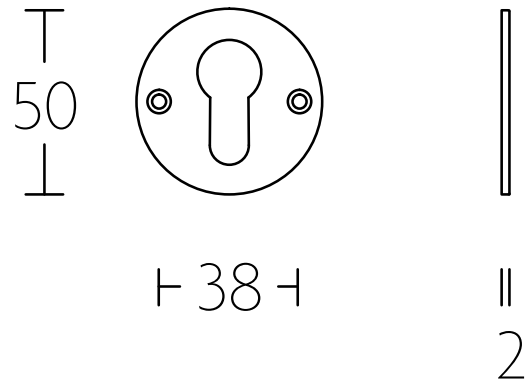

1934 LEVER

FORMANI | Timeless collection

Shown Above: 1934GRR50 - Satin Nickel | Ebony Wood (NSEB)

Lever Handle	Code
1934GRR50 23mm Ø lever, 132mm long sprung on a round rose	2001D007NSEB0QC
1934MMRR50 23mm Ø lever, 117mm long unsprung on a round rose	2001D007NSEB0C
1934GRK 23mm Ø lever, 126mm long sprung on a round rose	2001D030NSEB0

Privacy	Code
MRK37MWC Square turn and release privacy set including 5/6/7/8mm pin.	0301T013NSXXU
GRR-VBWC Round Turn and release privacy set including 5/6/7/8mm pin.	0301T020NSXXU

Escutcheons	Code
MSN50 Round Key Escutcheons	0301N001NSXX0
MSY50 Round Key Escutcheons	0301Y001NSXX0
MSYK37 Square Key Escutcheons	2001Y005NSXX0

1934MRR50

1934GRR50

1934GRK

GRR-VBWC

MSN50

MSY50

MRK37MWC

MSYK37