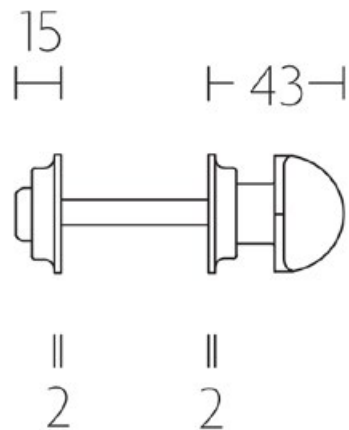

## FORMANI | Timeless collection

Shown Above: 1932GRV - Satin Nickel (NS)

	Lever Handle	Code
<b>1932GRV</b>	Ø 19mm lever, 120mm long sprung on a square rose	0301D022NSEB0
	<b>Privacy</b>	
<b>GRV-VBWC</b>	Round Turn and release privacy set including 5/6/7/8mm pin.	0301T020NLXXU
	<b>Escutcheons</b>	
<b>GSNV38</b>	Square Key Escutcheons	0301N020NSXX0
<b>GSYV38</b>	Square Key Escutcheons	0301Y020NSXX0

0301T020NLXXU

IMAGE  
UNAVAILABLE

(L) 0301N020NLXX0  
(R) 0301Y020NLXX0

Two Tease offers a range of lock options for handles.  
Click on the boxes to see more information.

**LOCK/LATCH OPTIONS**

**AGB LOCKS**

**TUBULAR LATCH & PRIVACY BOLTS**

[Click Here](#)

[Click Here](#)

1932GRV

GRV-VBWC

GSNV38

GSYV38