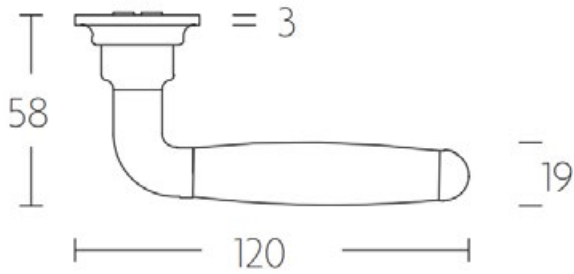

## FORMANI | Timeless collection

Shown Above: 1932GRV - Satin Nickel (NS)

	Lever Handle	Code
<b>1932GRV</b>	Ø 19mm lever, 120mm long sprung on a square rose	0301D022NSEB0
	<b>Privacy</b>	
<b>GRV-VBWC</b>	Round Turn and release privacy set including 5/6/7/8mm pin.	0301T020NLXXU
	<b>Escutcheons</b>	
<b>GSNV38</b>	Square Key Escutcheons	0301N020NSXX0
<b>GSYV38</b>	Square Key Escutcheons	0301Y020NSXX0

0301T020NLXXU

IMAGE  
UNAVAILABLE

(L) 0301N020NLXX0  
(R) 0301Y020NLXX0

Two Tease offers a range of lock options for handles.  
Click on the boxes to see more information.

**LOCK/LATCH OPTIONS**

**AGB LOCKS**

**TUBULAR LATCH & PRIVACY BOLTS**

[Click Here](#)

[Click Here](#)

1932GRV

GRV-VBWC

GSNV38

GSYV38