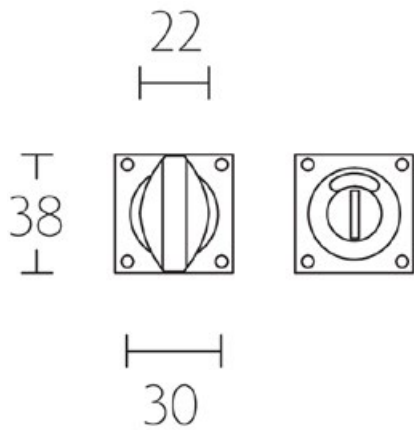

## FORMANI | Timeless collection

Shown Above: 1932GRV - Satin Nickel (NS)

	Lever Handle	Code
<b>1932GRV</b>	Ø 19mm lever, 120mm long sprung on a square rose	0301D022NSEB0
	<b>Privacy</b>	
<b>GRV-VBWC</b>	Round Turn and release privacy set including 5/6/7/8mm pin.	0301T020NLXXU
	<b>Escutcheons</b>	
<b>GSNV38</b>	Square Key Escutcheons	0301N020NSXX0
<b>GSYV38</b>	Square Key Escutcheons	0301Y020NSXX0

0301T020NLXXU

IMAGE  
UNAVAILABLE

(L) 0301N020NLXX0  
(R) 0301Y020NLXX0

Two Tease offers a range of lock options for handles.  
Click on the boxes to see more information.

**LOCK/LATCH OPTIONS**

**AGB LOCKS**

**TUBULAR LATCH & PRIVACY BOLTS**

[Click Here](#)

[Click Here](#)

1932GRV

GRV-VBWC

GSNV38

GSYV38