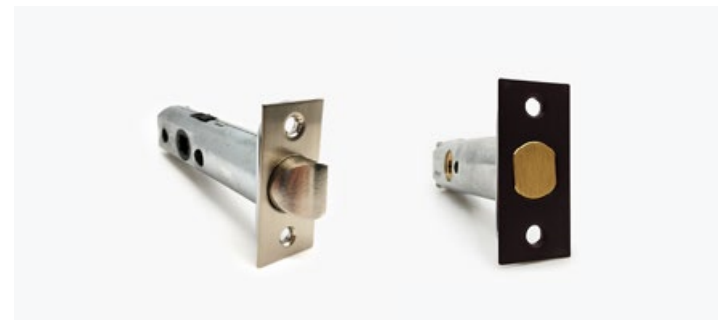

## FORMANI | Timeless collection

Shown Above: 1932GRV - Satin Nickel (NS)

	Lever Handle	Code
<b>1932GRV</b>	Ø 19mm lever, 120mm long sprung on a square rose	0301D022NSEB0
	<b>Privacy</b>	
<b>GRV-VBWC</b>	Round Turn and release privacy set including 5/6/7/8mm pin.	0301T020NLXXU
	<b>Escutcheons</b>	
<b>GSNV38</b>	Square Key Escutcheons	0301N020NSXX0
<b>GSYV38</b>	Square Key Escutcheons	0301Y020NSXX0

>> More finishes on next page.

**1932GRV**

**MRV45MWC**

**(L)GSNV38 (R)GSYV38**

AVAILABLE FINISHES

HANDLES

PRIVACY

KEY ESCUTCHEON

0301T020NLXXU

IMAGE  
UNAVAILABLE

(L) 0301N020NLXX0  
(R) 0301Y020NLXX0

Two Tease offers a range of lock options for handles.  
Click on the boxes to see more information.

**LOCK/LATCH OPTIONS**

**AGB LOCKS**

**TUBULAR LATCH & PRIVACY BOLTS**

[Click Here](#)

[Click Here](#)

1932GRV

GRV-VBWC

GSNV38

GSYV38