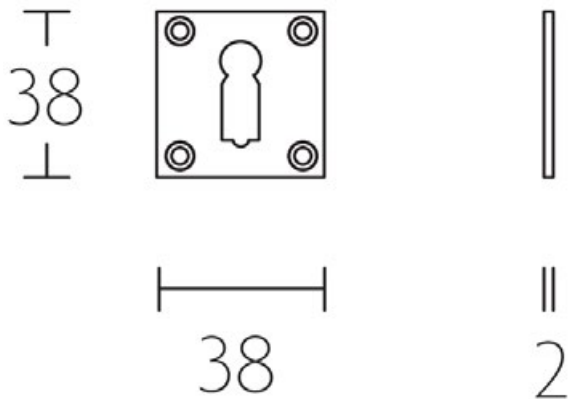

## FORMANI | Timeless collection

Shown Above: 1932GRV - Satin Nickel (NS)

	Lever Handle	Code
<b>1932GRV</b>	Ø 19mm lever, 120mm long sprung on a square rose	0301D022NSEB0
	<b>Privacy</b>	
<b>GRV-VBWC</b>	Round Turn and release privacy set including 5/6/7/8mm pin.	0301T020NLXXU
	<b>Escutcheons</b>	
<b>GSNV38</b>	Square Key Escutcheons	0301N020NSXX0
<b>GSYV38</b>	Square Key Escutcheons	0301Y020NSXX0

0301T020NLXXU

IMAGE  
UNAVAILABLE

(L) 0301N020NLXX0  
(R) 0301Y020NLXX0

Two Tease offers a range of lock options for handles.  
Click on the boxes to see more information.

**LOCK/LATCH OPTIONS**

**AGB LOCKS**

**TUBULAR LATCH & PRIVACY BOLTS**

[Click Here](#)

[Click Here](#)

1932GRV

GRV-VBWC

GSNV38

GSYV38