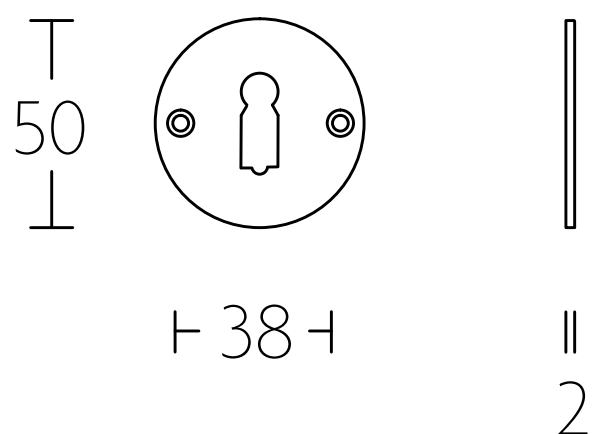

1932 'T' LEVER

FORMANI | Timeless collection

Shown Above: 1932TMRR38 | Satin Nickel - Ebony Wood (NSEB)

	Lever Handle	Code
1932TMRR38	Ø 15mm lever, 96mm long unsprung on a round rose	0301D021NSEB0
	Privacy	
GRR-VBWC	Round Turn and release privacy set including 5/6/7/8mm pin.	0301T020NSXXU
	Escutcheons	
MSN50	Round Key Escutcheons	0301N001NSXX0
MSY50	Round Key Escutcheons	0301Y001NSXX0

1932TMRR38

GRR-VBWC

MSY50

MSN50

Two Tease offers a range of lock options for handles.
Click on the boxes to see more information.

AGB LOCKS

[Click Here](#)

TUBULAR LATCH & PRIVACY BOLTS