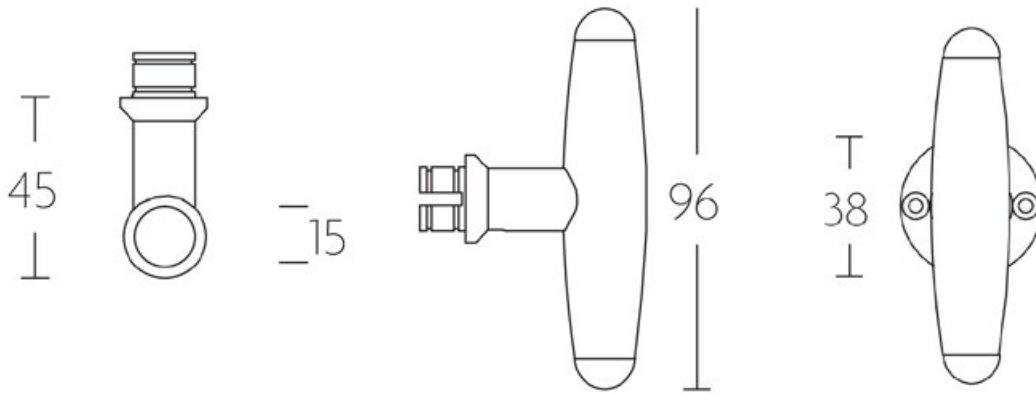

1932 'T' LEVER

FORMANI | Timeless collection

Shown Above: 1932TMRR38 | Satin Nickel - Ebony Wood (NSEB)

	Lever Handle	Code
1932TMRR38	Ø 15mm lever, 96mm long unsprung on a round rose	0301D021NSEB0
	Privacy	
GRR-VBWC	Round Turn and release privacy set including 5/6/7/8mm pin.	0301T020NSXXU
	Escutcheons	
MSN50	Round Key Escutcheons	0301N001NSXX0
MSY50	Round Key Escutcheons	0301Y001NSXX0

>> More finishes available on the next page.

AVAILABLE FINISHES	1932TMRR38	GRR-VBWC	(L)MSN50	(R)MSY50
	HANDLES	PRIVACY	KEY ESCUTCHEON	
<p>Satin Nickel NS/EB Combined with ebony wood</p>				
	2001D003NSEB0D	0301T020NSXXU	(L) 0301N001NSXX0 (R) 0301Y001NSXX0	
<p>Bright Nickel NL/EB Combined with ebony wood</p>			<p>IMAGE UNAVAILABLE</p>	
	2001D003NLEB0D	0301T020NLXXU	(L) 0301N001NLXX0 (R) 0301Y001NLXX0	
<p>Brass Unlacquered OL/EB</p>			<p>IMAGE UNAVAILABLE</p>	
	2001D003OLEB0D	0301T020OLXXU	(L) 0301N001OLXX0 (R) 0301Y001OLXX0	

1932TMRR38

GRR-VBWC

MSY50

MSN50

Two Tease offers a range of lock options for handles.
Click on the boxes to see more information.

AGB LOCKS

[Click Here](#)

TUBULAR LATCH & PRIVACY BOLTS