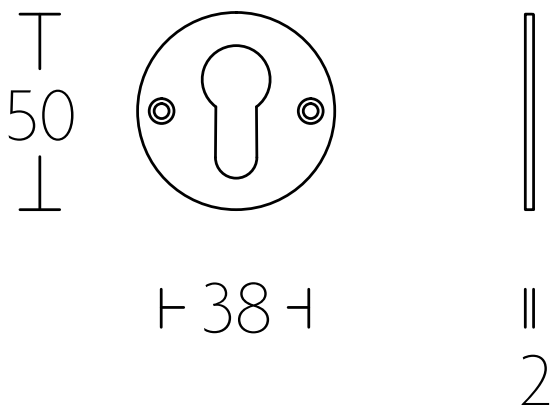

1932 'T' LEVER

FORMANI | Timeless collection

Shown Above: 1932TMRR38 | Satin Nickel - Ebony Wood (NSEB)

	Lever Handle	Code
1932TMRR38	Ø 15mm lever, 96mm long unsprung on a round rose	0301D021NSEB0
	Privacy	
GRR-VBWC	Round Turn and release privacy set including 5/6/7/8mm pin.	0301T020NSXXU
	Escutcheons	
MSN50	Round Key Escutcheons	0301N001NSXX0
MSY50	Round Key Escutcheons	0301Y001NSXX0

>> More finishes available on the next page.

AVAILABLE FINISHES	1932TMRR38	GRR-VBWC	(L)MSN50	(R)MSY50
	HANDLES	PRIVACY	KEY ESCUTCHEON	
<p>Satin Nickel NS/EB Combined with ebony wood</p>				
	2001D003NSEB0D	0301T020NSXXU	(L) 0301N001NSXX0 (R) 0301Y001NSXX0	
<p>Bright Nickel NL/EB Combined with ebony wood</p>			<p>IMAGE UNAVAILABLE</p>	
	2001D003NLEB0D	0301T020NLXXU	(L) 0301N001NLXX0 (R) 0301Y001NLXX0	
<p>Brass Unlacquered OL/EB</p>			<p>IMAGE UNAVAILABLE</p>	
	2001D003OLEB0D	0301T020OLXXU	(L) 0301N001OLXX0 (R) 0301Y001OLXX0	

1932TMRR38

GRR-VBWC

MSY50

MSN50

Two Tease offers a range of lock options for handles.
Click on the boxes to see more information.

AGB LOCKS

[Click Here](#)

TUBULAR LATCH & PRIVACY BOLTS