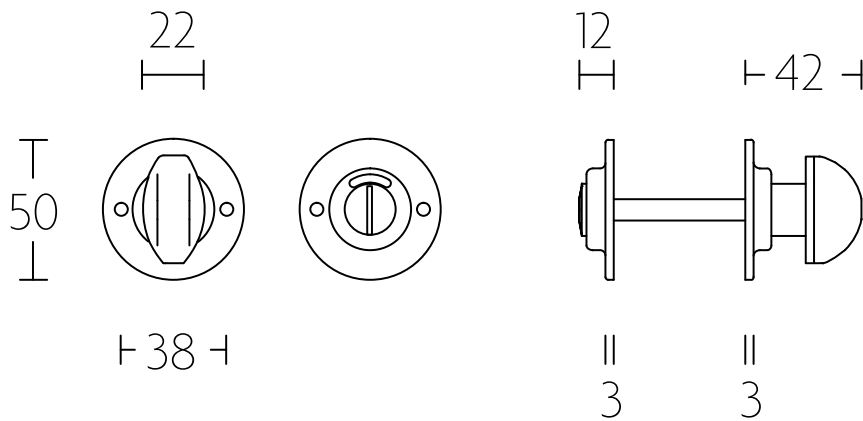

1932 'T' LEVER

FORMANI | Timeless collection

Shown Above: 1932TMRR38 | Satin Nickel - Ebony Wood (NSEB)

	Lever Handle	Code
1932TMRR38	Ø 15mm lever, 96mm long unsprung on a round rose	0301D021NSEB0
	Privacy	
GRR-VBWC	Round Turn and release privacy set including 5/6/7/8mm pin.	0301T020NSXXU
	Escutcheons	
MSN50	Round Key Escutcheons	0301N001NSXX0
MSY50	Round Key Escutcheons	0301Y001NSXX0

>> More finishes available on the next page.

AVAILABLE FINISHES	1932TMRR38	GRR-VBWC	(L)MSN50	(R)MSY50
	HANDLES	PRIVACY	KEY ESCUTCHEON	
<p>Satin Nickel NS/EB Combined with ebony wood</p>				
	2001D003NSEB0D	0301T020NSXXU	(L) 0301N001NSXX0 (R) 0301Y001NSXX0	
<p>Bright Nickel NL/EB Combined with ebony wood</p>			<p>IMAGE UNAVAILABLE</p>	
	2001D003NLEB0D	0301T020NLXXU	(L) 0301N001NLXX0 (R) 0301Y001NLXX0	
<p>Brass Unlacquered OL/EB</p>			<p>IMAGE UNAVAILABLE</p>	
	2001D003OLEB0D	0301T020OLXXU	(L) 0301N001OLXX0 (R) 0301Y001OLXX0	

1932TMRR38

GRR-VBWC

MSY50

MSN50

Two Tease offers a range of lock options for handles.
Click on the boxes to see more information.

AGB LOCKS

[Click Here](#)

TUBULAR LATCH & PRIVACY BOLTS